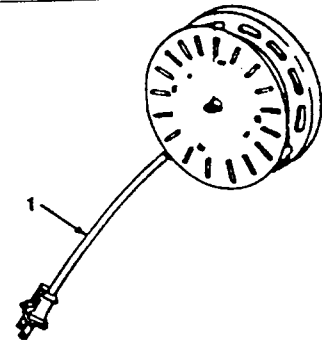

## Closure Plates

N/A White - 1 Spd. - Toggle Switch  
 42227098 White - 1 Spd. - Slide Switch  
 42227090 White - 2 Spd. - Slide Switch

37226052 White - Toggle Switch & Slide Switch

N/A Toggle Switch & Power Nozzle  
 42227098 White - Slide Switch & Power Nozzle

## Cord Reels

**Dimension**  
**46831025 Cord Reel**  
 1. 46383308 Attachment Cord

**Portable & Celebrity I & II**  
**46831015 Cord Reel Comp.**  
 1. N/A Cord Reel Ratchet  
 2. 46383303 Attachment Cord  
 3. N/A Detent Spring

**Spirit, Celebrity III & IV & Concept**  
**46831106 Cord Reel Comp.**  
 1. 46383308 Attachment Cord  
 2. 46831076 Commutator Block

**Spectrum/Futura/PowerMAX**  
**41911014 Cord Reel Comp.**  
 46383288 Attachment Cord