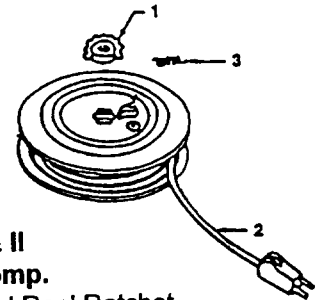

## Closure Plates

N/A White - 1 Spd. - Toggle Switch  
 42227098 White - 1 Spd. - Slide Switch  
 42227090 White - 2 Spd. - Slide Switch

37226052 White - Toggle Switch & Slide Switch

N/A Toggle Switch & Power Nozzle  
 42227098 White - Slide Switch & Power Nozzle

## Cord Reels

**Dimension**  
**46831025 Cord Reel**  
 1. 46383308 Attachment Cord

**Portable & Celebrity I & II**  
**46831015 Cord Reel Comp.**  
 1. N/A Cord Reel Ratchet  
 2. 46383303 Attachment Cord  
 3. N/A Detent Spring

**Spirit, Celebrity III & IV & Concept**  
**46831106 Cord Reel Comp.**  
 1. 46383308 Attachment Cord  
 2. 46831076 Commutator Block

**Spectrum/Futura/PowerMAX**  
**41911014 Cord Reel Comp.**  
 46383288 Attachment Cord