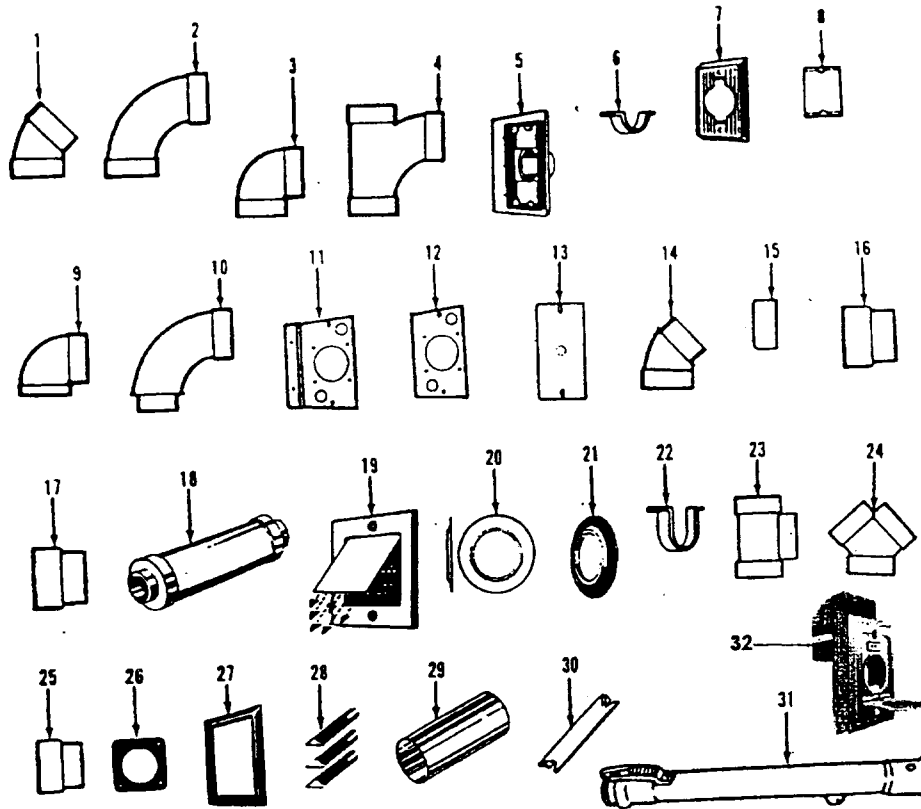

## Central Vac Fittings

Ref No.	Part No.	Description	Ref No.	Part No.	Description
1	33211001	45° Elbow	22	36171019	Fitting Strap
2	33215002	Sweep 90° Elbow	23	38681009	Short Tee
3	33215003	Short 90° Elbow	24	38681008	Double Y Fitting
4	38681006	Sweep 90° Tee	25	32175021	Valve Extension
5	38719005	Mounting Plate	26	38783016	Flanged Fitting Gasket
6	48615015	Pipe Strap	27	38719015	Valve Trim Plate/ White
7	43526001	Inlet Valve/ Ivory		38719018	Valve Trim Plate / Ivory
	43526007	Inlet Valve/ White		38719019	Valve Trim Plate / Brown
	43526014	Inlet Valve/ Black	28	59133226	Pipe/Cutter Blades
8	32286011	Stop Coupling	29	31745005	6" Metal Fire wall Pipe
9	10141001	Special Short 90° Elbow	30	59133225	Nail Guard
10	10096001	Sweep 90° Spigot	31	43453038	Cl. Tool Ext. Tube - Fit All
11	N/A	Steel Mounting Plate - Wide	32	43526013	Inlet Valve / White - 120V
12	10121002	Steel Mounting Plate - Narrow		43526015	Inlet Valve / Ivory - 120V
13	10141003	Plaster Guard		40300055	Inlet Valve / White - 120V -10 Pk (Whse)
14	10096002	45° Spigot		40300056	Inlet Valve / Ivory - 120V -10 Pk (Whse)
15	10019002	Vac Cap	ITEMS NOT ILLUSTRATED		
16	10129001	Pipe Adjuster ( 1 3/4" to 2" )	21416011	Screw- Painted (CVS Inlet)	
17	10129002	Pipe Adjuster ( 1 13/16" to 2" )	31748028	PVC Pipe (2" OD x 5 Feet Long - White)	
18	10098001	Vac Muffler	65613003	Thermostat Wire - 500 Ft. roll	
19	10102001	Exhaust Vent Cap	40300066	Vac Pan	
20	N/A	Pipe Collar			
21	32162010	Pipe Collar (Cored for wire)			