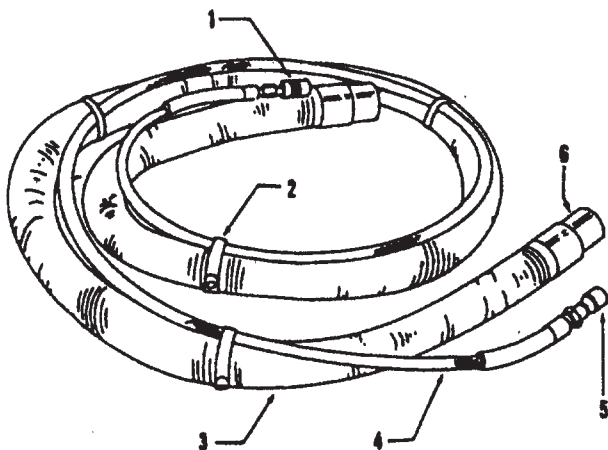

Ref. No.	Part No.	Description
1	42271005	+ Dome Comp.
2	21846154	Acorn Nut
3	36233030	Dome Protector
4	21774003	* Screw
5	38784011	+ Dome Seal
8	38781009	+ Tank Gasket - NM
7	42272017	+ Top Cover - LU
8	1105520	Screw
9	21868101	U- Nut
10	36951006	Top Stanchion
11	33253003	Handle
12	21774004	Screw
13	1105527	Screw
14	36953008	Lower Stanchion
15	34144008	+ Handle Plate - Lower
16	164929	+ Washer
17	21841655	* Nut
18	34154003	+ Handle Plate - Upper
19	43536005	Discharge Valve
20	31748031	Axle
21	41431024	Axle Plate
22	43247021	Wheel
23	21312726	Washer
24	1105541	Bolt
25	1105501	Bolt
26	1116005	Washer
27	1107602	Nut

Pump 43587003

Ref. No.	Part No.	Description
1	43582001	Housing & Switch
2	40300008	Repair Kit

Base Assembly

Ref. No.	Part No.	Description
1	21854103	* Nut
2	1107605	Washer
3	43577026	Motor
4	31724026	Spacer
5	25156508	O-Ring
6	41312023	+ Motor Bracket
7	21811020	Bolt
8	1114083	+ Hose Clamp
9	43431021	+ Hose - 33
10	38671012	Exhaust Hose -1 5
11	15854 EF	* Nut
12	27764001	Receptacle
13	28164278	Rocker Switch - 2 Position (Red Button)
14	27482134	Strain Relief
15	46583157	Cord
16	1105520	Screw
17	42912020	Control Panel
18	21781157	* Screw
19	21312796	+* Washer
20	38631021	+ Hose 41
21	25411049	+ Hose Clamp
22	33215006	+ Elbow
23	43587003	Pump
24	1107602	Nut
25	1107627	Washer
26	1105501	Bolt
27	1502002	Caster - 2
28	1512200	Slip Fitting
29	21851005	Nut
30	42987029	Base Plate
31	1114203	Hose Clamp

Hose Assembly

Ref. No.	Part No.	Description
1	1308061	Quick Connect - Female - Small
2	1539057	Hose Tie
3	1538181	Vacuum Hose - 20
4	43446007	Solution Hose - 20
5	1308062	Quick Connect - Female - Large
6	33283002	Cuff- 1-1/2'