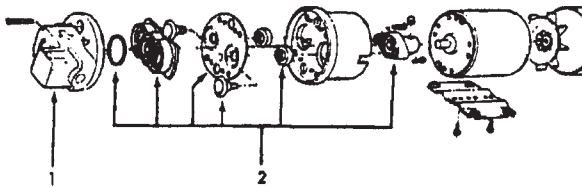

Ref. No.	Part No.	Description
1	42271005	+ Dome Comp.
2	21846154	Acorn Nut
3	36233030	Dome Protector
4	21774003	* Screw
5	38784011	+ Dome Seal
8	38781009	+ Tank Gasket - NM
7	42272017	+ Top Cover - LU
8	1105520	Screw
9	21868101	U- Nut
10	36951006	Top Stanchion
11	33253003	Handle
12	21774004	Screw
13	1105527	Screw
14	36953008	Lower Stanchion
15	34144008	+ Handle Plate - Lower
16	164929	+ Washer
17	21841655	* Nut
18	34154003	+ Handle Plate - Upper
19	43536005	Discharge Valve
20	31748031	Axle
21	41431024	Axle Plate
22	43247021	Wheel
23	21312726	Washer
24	1105541	Bolt
25	1105501	Bolt
26	1116005	Washer
27	1107602	Nut

Ref. No.	Part No.	Description
28	1105533	Screw
29	36231032	+ Furniture Guard -AG
30	1528027	Elbow
31	1105536	Screw
32	36431019	Bracket
33	21854103	* Nut
34	32191005	+ Bushing
35	1207616	Nut - Zinc
36	43457017	+ Adapter
37	1308006	Quick - Connect - Male
38	1107604	+ Washer
39	1309007	Barb Fitting
40	43611014	+ Filter
41	43431152	+ Hose - Intake -1 -1 /2 x 19
42	1114083	+ Hose Clamp
43	43431021	+ Hose Vacuum-1-1/2 x 33
44	42272042	Tank - LA
45	43461025	+ Elbow
46		See Item - 47 & 49 Adapter
47	43457025	+ Exhaust Pipe Assm. (incl. Item 46)
48	43471004	+ Elbow
49	43457022	Suction Pipe Assm. (incl. Items 46 & 50)
50		See Item 49 Coupler
51	43611012	Filter
52	36231088	Gasket - 55

Pump 43587003

Ref. No.	Part No.	Description
1	43582001	Housing & Switch
2	40300008	Repair Kit