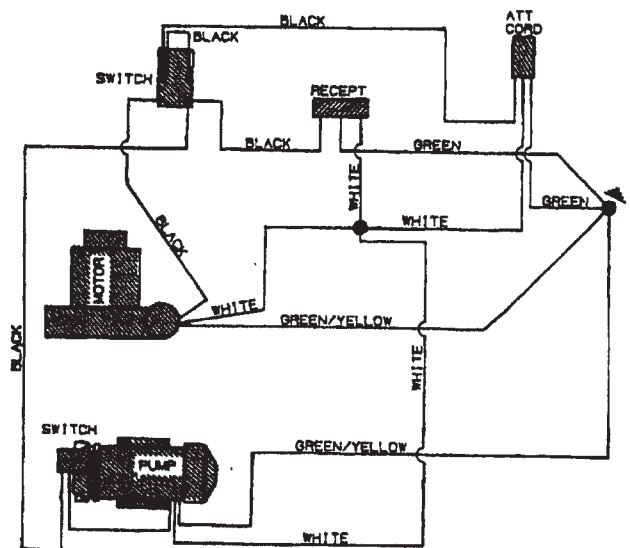

Ref. No.	Part No.	Description
1	42271005	+ Dome Comp.
2	21846154	Acorn Nut
3	36233030	Dome Protector
4	21774003	* Screw
5	38784011	+ Dome Seal
8	38781009	+ Tank Gasket - NM
7	42272017	+ Top Cover - LU
8	1105520	Screw
9	21868101	U- Nut
10	36951006	Top Stanchion
11	33253003	Handle
12	21774004	Screw
13	1105527	Screw
14	36953008	Lower Stanchion
15	34144008	+ Handle Plate - Lower
16	164929	+ Washer
17	21841655	* Nut
18	34154003	+ Handle Plate - Upper
19	43536005	Discharge Valve
20	31748031	Axle
21	41431024	Axle Plate
22	43247021	Wheel
23	21312726	Washer
24	1105541	Bolt
25	1105501	Bolt
26	1116005	Washer
27	1107602	Nut

Ref. No.	Part No.	Description
28	1105533	Screw
29	36231032	+ Furniture Guard -AG
30	1528027	Elbow
31	1105536	Screw
32	36431019	Bracket
33	21854103	* Nut
34	32191005	+ Bushing
35	1207616	Nut - Zinc
36	43457017	+ Adapter
37	1308006	Quick - Connect - Male
38	1107604	+ Washer
39	1309007	Barb Fitting
40	43611014	+ Filter
41	43431152	+ Hose - Intake -1 -1 /2 x 19
42	1114083	+ Hose Clamp
43	43431021	+ Hose Vacuum-1-1/2 x 33
44	42272042	Tank - LA
45	43461025	+ Elbow
46		See Item - 47 & 49 Adapter
47	43457025	+ Exhaust Pipe Assm. (incl. Item 46)
48	43471004	+ Elbow
49	43457022	Suction Pipe Assm. (incl. Items 46 & 50)
50		See Item 49 Coupler
51	43611012	Filter
52	36231088	Gasket - 55

Pump 43587003

Ref. No.	Part No.	Description
1	43582001	Housing & Switch
2	40300008	Repair Kit