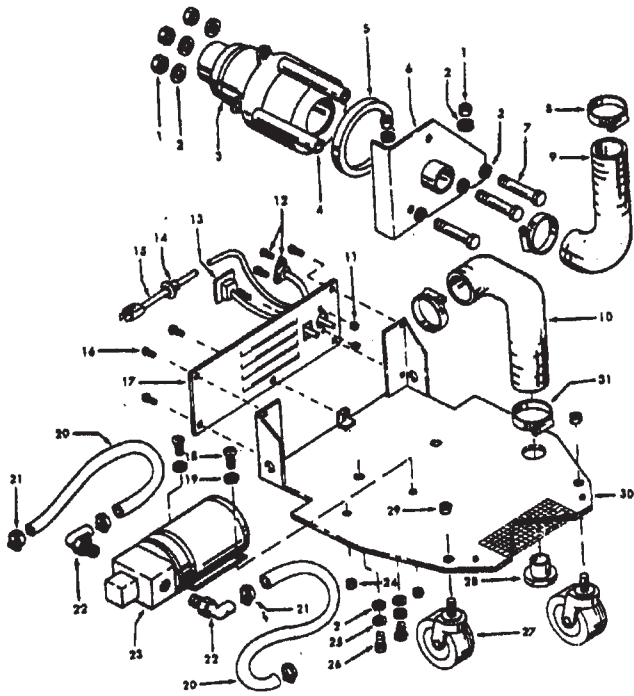

Ref. No.	Part No.	Description
1	42271005	+ Dome Comp.
2	21846154	Acorn Nut
3	36233030	Dome Protector
4	21774003	* Screw
5	38784011	+ Dome Seal
8	38781009	+ Tank Gasket - NM
7	42272017	+ Top Cover - LU
8	1105520	Screw
9	21868101	U- Nut
10	36951006	Top Stanchion
11	33253003	Handle
12	21774004	Screw
13	1105527	Screw
14	36953008	Lower Stanchion
15	34144008	+ Handle Plate - Lower
16	164929	+ Washer
17	21841655	* Nut
18	34154003	+ Handle Plate - Upper
19	43536005	Discharge Valve
20	31748031	Axle
21	41431024	Axle Plate
22	43247021	Wheel
23	21312726	Washer
24	1105541	Bolt
25	1105501	Bolt
26	1116005	Washer
27	1107602	Nut

Pump 43587003

Ref. No.	Part No.	Description
1	43582001	Housing & Switch
2	40300008	Repair Kit

Base Assembly

Ref. No.	Part No.	Description
1	21854103	* Nut
2	1107605	Washer
3	43577026	Motor
4	31724026	Spacer
5	25156508	O-Ring
6	41312023	+ Motor Bracket
7	21811020	Bolt
8	1114083	+ Hose Clamp
9	43431021	+ Hose - 33
10	38671012	Exhaust Hose -1 5
11	15854 EF	* Nut
12	27764001	Receptacle
13	28164278	Rocker Switch - 2 Position (Red Button)
14	27482134	Strain Relief
15	46583157	Cord
16	1105520	Screw
17	42912020	Control Panel
18	21781157	* Screw
19	21312796	+* Washer
20	38631021	+ Hose 41
21	25411049	+ Hose Clamp
22	33215006	+ Elbow
23	43587003	Pump
24	1107602	Nut
25	1107627	Washer
26	1105501	Bolt
27	1502002	Caster - 2
28	1512200	Slip Fitting
29	21851005	Nut
30	42987029	Base Plate
31	1114203	Hose Clamp