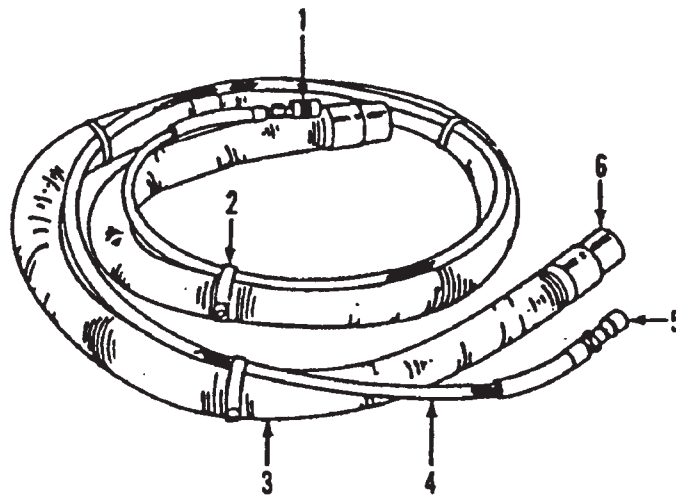

Tank Assembly

Ref. No.	Part No.	Description	Ref. No.	Part No.	Description
1	42271005	+ Dome	28	1105533	Screw
2	21846154	Nut	29	36231032	+ Furniture Guard
3	36233030	Dome Protector	30	1528027	Elbow
4	21774003	* Screw	31	1105536	Bolt
5	38784011	+ Dome Seal	32	41947005	Bracket
6	38781009	+ Gasket - NM	33	21854103	* Nut
7	42272017	+ Top Cover - LU	34	32191005	+ Bushing
8	1105520	Screw	35	1207616	* Nut
10	36951006	Top Stanchion	36	43457017	+ Adapter - w/#35
11	33253003	Handle	37	1308006	Quick - Connect - Male
12	21774004	Screw	38	1107604	+ Washer
13	1105527	Screw	39	1309007	Barb Fitting
14	36953008	Lower Stanchion	40	43611014	+ Filter
15	34144008	+ Handle Plate - Lower	41	43431152	+ Hose - Intake
16	164929	+* Washer	42	1114083	+ Hose Clamp
17	21841655	* Nut	43	43431160	Hose - Vacuum
18	34154003	+ Handle Plate - Top	44	42272042	Tank - LA
19	43536005	Discharge Valve	46		See Item 47 & 49 Adapter
20	31748030	Axle	47	43457025	+ Exhaust Pipe Assm. (Incl. Item 46)
21	41431024	Axle Plate	48	43471004	+ Elbow
22	38522009	+ Wheel	49	43457022	Suction Pipe Assm. (Incl. Items 46 & 50)
23	21312726	Washer	50		See Item 49 Coupler
24	1105541	Bolt	51	43611012	Filter
25	31166010	+ Spacer - Nylon	52	36231088	Gasket - 55
26	1116005	Washer			
27	1107602	Nut			

WIRING DIAGRAM

Pump 43585008

Ref. No.	Part No.	Description
1	1535697	Housing
2		Seal Ring
3		Check Valve
4	1549696	Piston - Inner & Outer
5	1535699	+ Bearing Cover
6		Bearing
9		Diaphragm
10	1524734	Pressure Switch
	1000052	Repair Kit (Includes 2,3,6,9)

Hose Assembly

Ref. No.	Part No.	Description
1	1308061	Quick Connect - Female - Small
2	1539057	Hose Tie
3	1538181	Vacuum Hose - 20
4	43446007	Solution Hose - 20
5	1308062	Quick Connect - Female - Large
6	33283002	Cuff - 1-1/2"