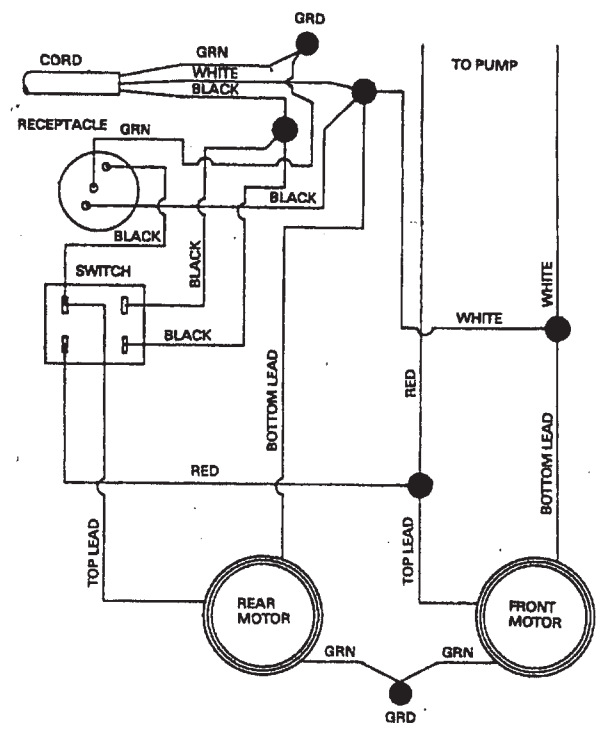

Tank Assembly

Ref. No.	Part No.	Description	Ref. No.	Part No.	Description
1	42271005	+ Dome	28	1105533	Screw
2	21846154	Nut	29	36231032	+ Furniture Guard
3	36233030	Dome Protector	30	1528027	Elbow
4	21774003	* Screw	31	1105536	Bolt
5	38784011	+ Dome Seal	32	41947005	Bracket
6	38781009	+ Gasket - NM	33	21854103	* Nut
7	42272017	+ Top Cover - LU	34	32191005	+ Bushing
8	1105520	Screw	35	1207616	* Nut
10	36951006	Top Stanchion	36	43457017	+ Adapter - w/#35
11	33253003	Handle	37	1308006	Quick - Connect - Male
12	21774004	Screw	38	1107604	+ Washer
13	1105527	Screw	39	1309007	Barb Fitting
14	36953008	Lower Stanchion	40	43611014	+ Filter
15	34144008	+ Handle Plate - Lower	41	43431152	+ Hose - Intake
16	164929	+* Washer	42	1114083	+ Hose Clamp
17	21841655	* Nut	43	43431160	Hose - Vacuum
18	34154003	+ Handle Plate - Top	44	42272042	Tank - LA
19	43536005	Discharge Valve	46		See Item 47 & 49 Adapter
20	31748030	Axle	47	43457025	+ Exhaust Pipe Assm. (Incl. Item 46)
21	41431024	Axle Plate	48	43471004	+ Elbow
22	38522009	+ Wheel	49	43457022	Suction Pipe Assm. (Incl. Items 46 & 50)
23	21312726	Washer	50		See Item 49 Coupler
24	1105541	Bolt	51	43611012	Filter
25	31166010	+ Spacer - Nylon	52	36231088	Gasket - 55
26	1116005	Washer			
27	1107602	Nut			

Hose Assembly

Ref. No.	Part No.	Description
1	1308061	Quick Connect - Female - Small
2	1539057	Hose Tie
3	1538181	Vacuum Hose - 20
4	43446007	Solution Hose - 20
5	1308062	Quick Connect - Female - Large
6	33283002	Cuff - 1-1/2"