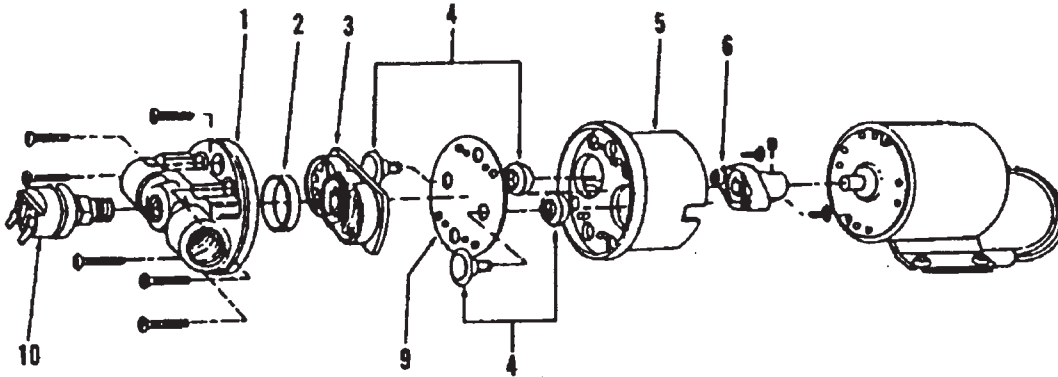

Tank Assembly

Ref. No.	Part No.	Description	Ref. No.	Part No.	Description
1	42271005	+ Dome	28	1105533	Screw
2	21846154	Nut	29	36231032	+ Furniture Guard
3	36233030	Dome Protector	30	1528027	Elbow
4	21774003	* Screw	31	1105536	Bolt
5	38784011	+ Dome Seal	32	41947005	Bracket
6	38781009	+ Gasket - NM	33	21854103	* Nut
7	42272017	+ Top Cover - LU	34	32191005	+ Bushing
8	1105520	Screw	35	1207616	* Nut
10	36951006	Top Stanchion	36	43457017	+ Adapter - w/#35
11	33253003	Handle	37	1308006	Quick - Connect - Male
12	21774004	Screw	38	1107604	+ Washer
13	1105527	Screw	39	1309007	Barb Fitting
14	36953008	Lower Stanchion	40	43611014	+ Filter
15	34144008	+ Handle Plate - Lower	41	43431152	+ Hose - Intake
16	164929	+* Washer	42	1114083	+ Hose Clamp
17	21841655	* Nut	43	43431160	Hose - Vacuum
18	34154003	+ Handle Plate - Top	44	42272042	Tank - LA
19	43536005	Discharge Valve	46		See Item 47 & 49 Adapter
20	31748030	Axle	47	43457025	+ Exhaust Pipe Assm. (Incl. Item 46)
21	41431024	Axle Plate	48	43471004	+ Elbow
22	38522009	+ Wheel	49	43457022	Suction Pipe Assm. (Incl. Items 46 & 50)
23	21312726	Washer	50		See Item 49 Coupler
24	1105541	Bolt	51	43611012	Filter
25	31166010	+ Spacer - Nylon	52	36231088	Gasket - 55
26	1116005	Washer			
27	1107602	Nut			

WIRING DIAGRAM

Pump 43585008

Ref. No.	Part No.	Description
1	1535697	Housing
2		Seal Ring
3		Check Valve
4	1549696	Piston - Inner & Outer
5	1535699	+ Bearing Cover
6		Bearing
9		Diaphragm
10	1524734	Pressure Switch
	1000052	Repair Kit (Includes 2,3,6,9)

Hose Assembly

Ref. No.	Part No.	Description
1	1308061	Quick Connect - Female - Small
2	1539057	Hose Tie
3	1538181	Vacuum Hose - 20
4	43446007	Solution Hose - 20
5	1308062	Quick Connect - Female - Large
6	33283002	Cuff - 1-1/2"