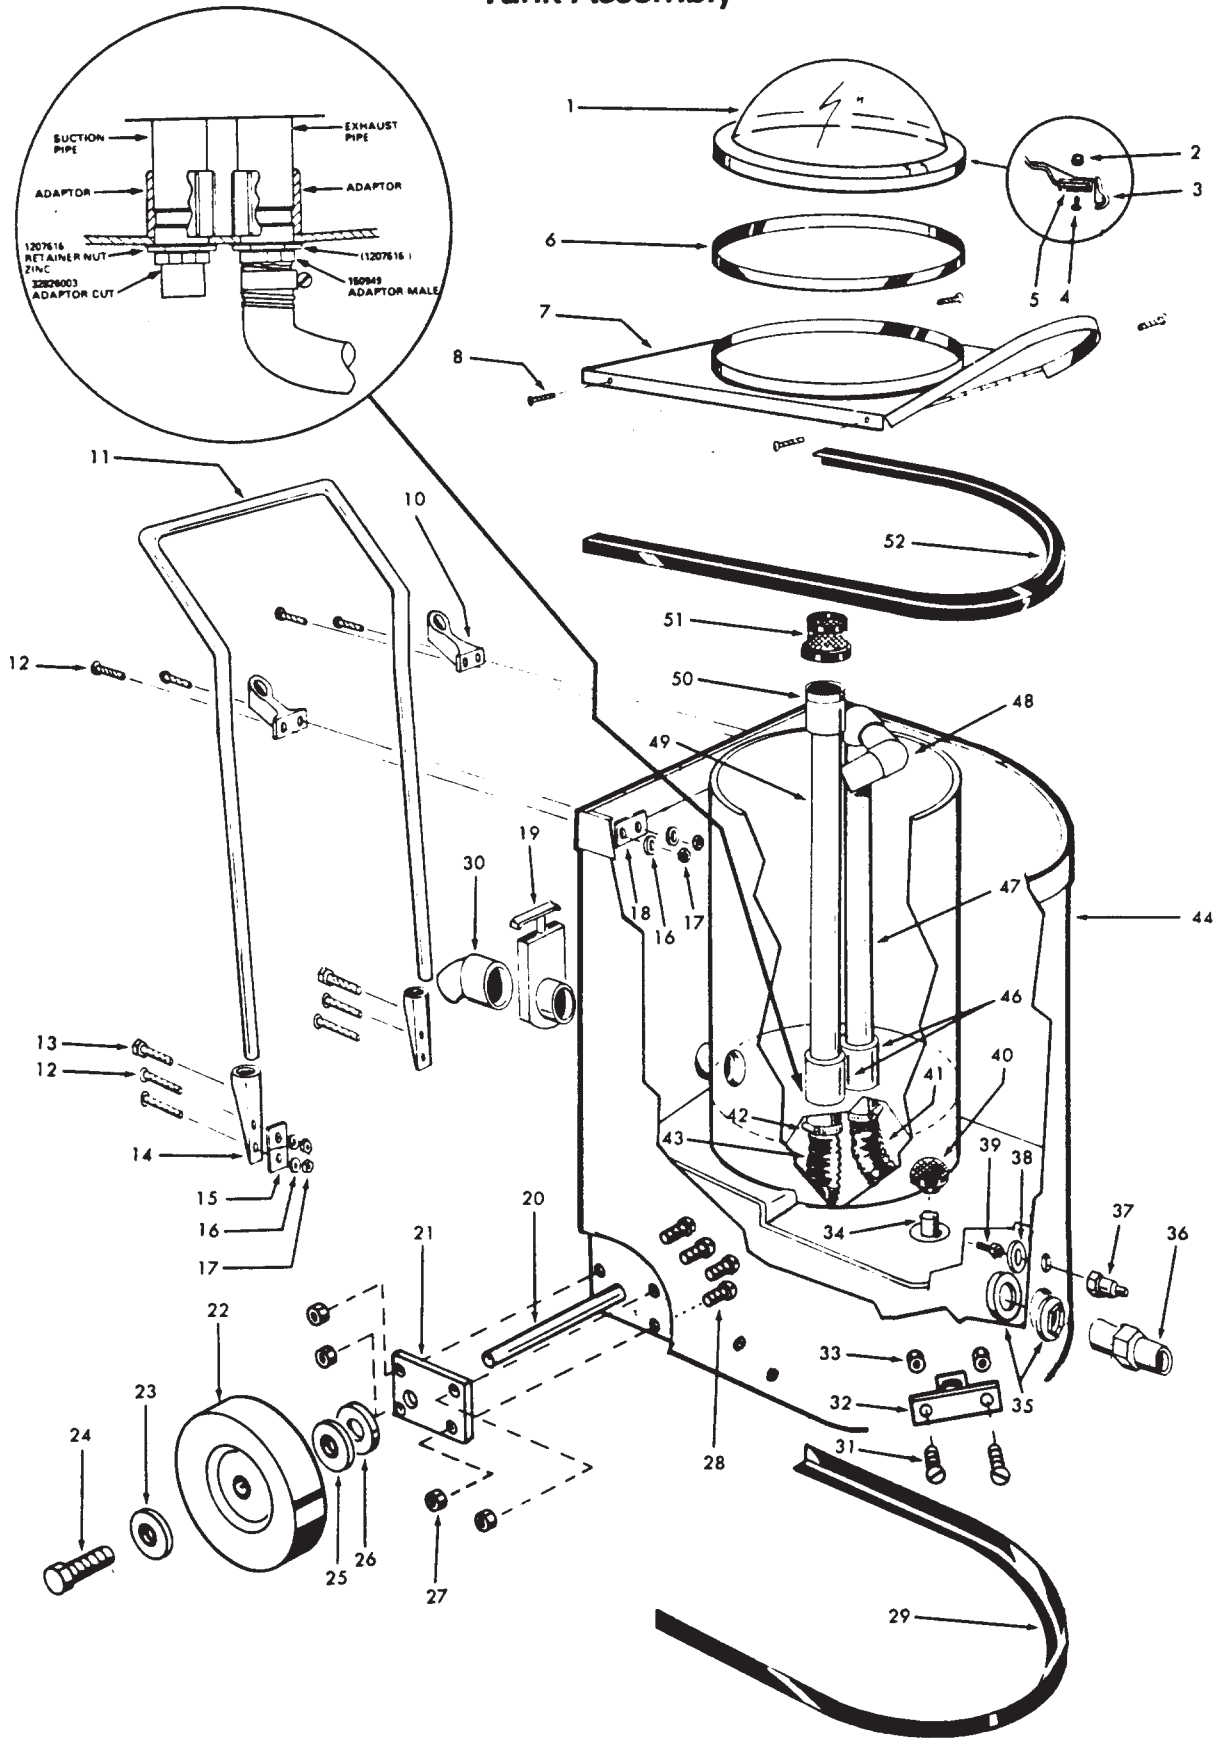

Tank Assembly

Ref. No.	Part No.	Description	Ref. No.	Part No.	Description
1	42271005	+ Dome	28	1105533	Screw
2	21846154	Nut	29	36231032	+ Furniture Guard
3	36233030	Dome Protector	30	1528027	Elbow
4	21774003	* Screw	31	1105536	Bolt
5	38784011	+ Dome Seal	32	41947005	Bracket
6	38781009	+ Gasket - NM	33	21854103	* Nut
7	42272017	+ Top Cover - LU	34	32191005	+ Bushing
8	1105520	Screw	35	1207616	* Nut
10	36951006	Top Stanchion	36	43457017	+ Adapter - w/#35
11	33253003	Handle	37	1308006	Quick - Connect - Male
12	21774004	Screw	38	1107604	+ Washer
13	1105527	Screw	39	1309007	Barb Fitting
14	36953008	Lower Stanchion	40	43611014	+ Filter
15	34144008	+ Handle Plate - Lower	41	43431152	+ Hose - Intake
16	164929	+* Washer	42	1114083	+ Hose Clamp
17	21841655	* Nut	43	43431160	Hose - Vacuum
18	34154003	+ Handle Plate - Top	44	42272042	Tank - LA
19	43536005	Discharge Valve	46		See Item 47 & 49 Adapter
20	31748030	Axle	47	43457025	+ Exhaust Pipe Assm. (Incl. Item 46)
21	41431024	Axle Plate	48	43471004	+ Elbow
22	38522009	+ Wheel	49	43457022	Suction Pipe Assm. (Incl. Items 46 & 50)
23	21312726	Washer	50		See Item 49 Coupler
24	1105541	Bolt	51	43611012	Filter
25	31166010	+ Spacer - Nylon	52	36231088	Gasket - 55
26	1116005	Washer			
27	1107602	Nut			

WIRING DIAGRAM

Pump 43585008

Ref. No.	Part No.	Description
1	1535697	Housing
2		Seal Ring
3		Check Valve
4	1549696	Piston - Inner & Outer
5	1535699	+ Bearing Cover
6		Bearing
9		Diaphragm
10	1524734	Pressure Switch
	1000052	Repair Kit (Includes 2,3,6,9)

Hose Assembly

Ref. No.	Part No.	Description
1	1308061	Quick Connect - Female - Small
2	1539057	Hose Tie
3	1538181	Vacuum Hose - 20
4	43446007	Solution Hose - 20
5	1308062	Quick Connect - Female - Large
6	33283002	Cuff - 1-1/2"