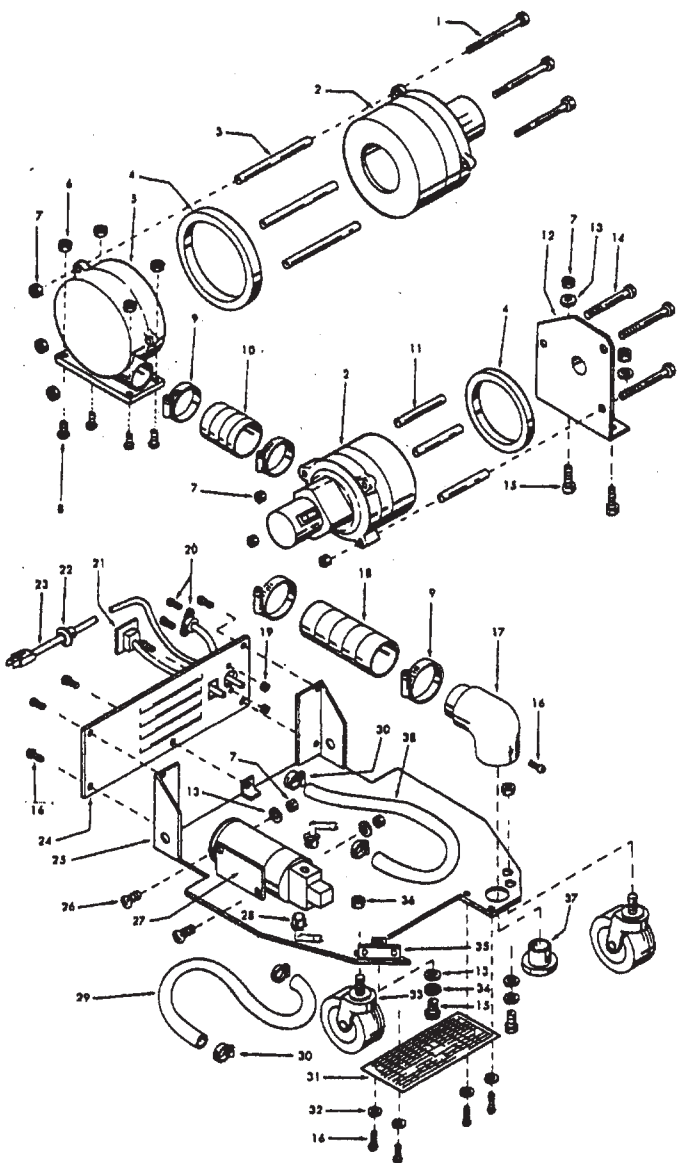

Tank Assembly

Ref. No.	Part No.	Description	Ref. No.	Part No.	Description
1	42271005	+ Dome	28	1105533	Screw
2	21846154	Nut	29	36231032	+ Furniture Guard
3	36233030	Dome Protector	30	1528027	Elbow
4	21774003	* Screw	31	1105536	Bolt
5	38784011	+ Dome Seal	32	41947005	Bracket
6	38781009	+ Gasket - NM	33	21854103	* Nut
7	42272017	+ Top Cover - LU	34	32191005	+ Bushing
8	1105520	Screw	35	1207616	* Nut
10	36951006	Top Stanchion	36	43457017	+ Adapter - w/#35
11	33253003	Handle	37	1308006	Quick - Connect - Male
12	21774004	Screw	38	1107604	+ Washer
13	1105527	Screw	39	1309007	Barb Fitting
14	36953008	Lower Stanchion	40	43611014	+ Filter
15	34144008	+ Handle Plate - Lower	41	43431152	+ Hose - Intake
16	164929	+* Washer	42	1114083	+ Hose Clamp
17	21841655	* Nut	43	43431160	Hose - Vacuum
18	34154003	+ Handle Plate - Top	44	42272042	Tank - LA
19	43536005	Discharge Valve	46		See Item 47 & 49 Adapter
20	31748030	Axle	47	43457025	+ Exhaust Pipe Assm. (Incl. Item 46)
21	41431024	Axle Plate	48	43471004	+ Elbow
22	38522009	+ Wheel	49	43457022	Suction Pipe Assm. (Incl. Items 46 & 50)
23	21312726	Washer	50		See Item 49 Coupler
24	1105541	Bolt	51	43611012	Filter
25	31166010	+ Spacer - Nylon	52	36231088	Gasket - 55
26	1116005	Washer			
27	1107602	Nut			

WIRING DIAGRAM

Pump 43585008

Ref. No.	Part No.	Description
1	1535697	Housing
2		Seal Ring
3		Check Valve
4	1549696	Piston - Inner & Outer
5	1535699	+ Bearing Cover
6		Bearing
9		Diaphragm
10	1524734	Pressure Switch
	1000052	Repair Kit (Includes 2,3,6,9)

Hose Assembly

Ref. No.	Part No.	Description
1	1308061	Quick Connect - Female - Small
2	1539057	Hose Tie
3	1538181	Vacuum Hose - 20
4	43446007	Solution Hose - 20
5	1308062	Quick Connect - Female - Large
6	33283002	Cuff - 1-1/2"