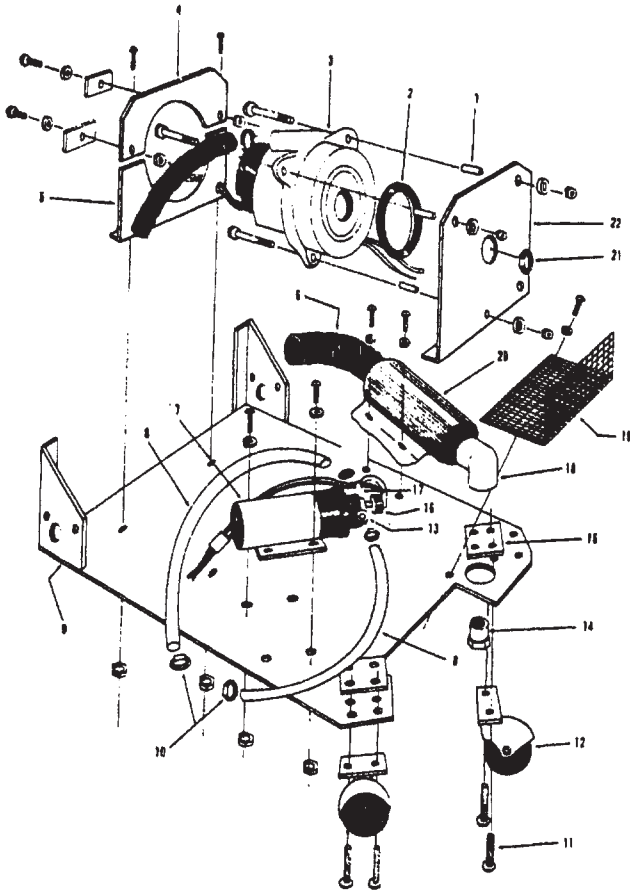

**Model C3007 (Single Motor)**  
**Model C3007-001(Dual Motor) (17 Gal.)**  
**Model SG007-001**

**Base Plate Assembly**  
**Model C3007**

Ref. No.	Part No.	Description
1	1216693	Spacer
2	1055451	Gasket
3	43576027	+ Vacuum Motor
4	36321016	Top Support
5	41312019	Bottom Support
6	1538202	Hose
7	43585015	Pump
8	38631011	+ Hose
9	41431018	+ Base Plate
10	25411049	+ Hose Clamp
11	1105533	Screw
12	1502241	+ Caster
13	1509009	Barb Fitting
14	1512200	Bushing
15	1120218	+ Plate
16	1524734	Pressure Switch
17	1509010	Barb Fitting - 90
18	1528199	Elbow
19	38766012	+ Screen
20	1000140	+ Muffler
21	1114083	+ Hose Clamp
22	41312010	Motor Mount