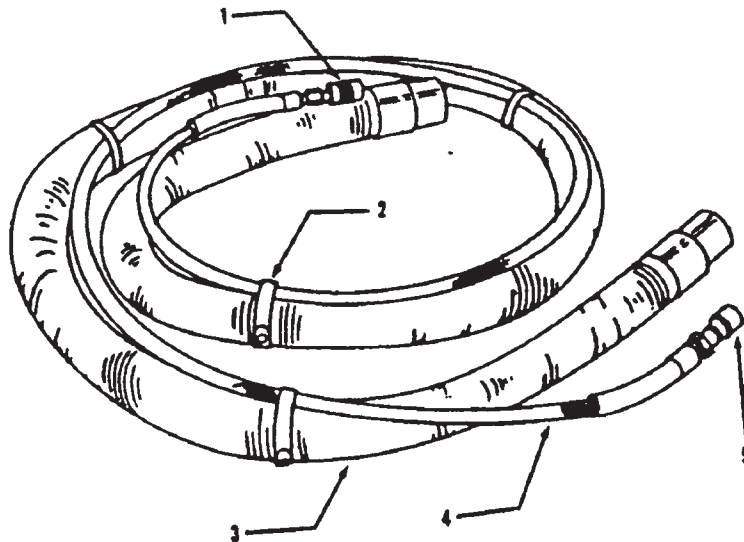

**Model C3007 (Single Motor)**  
**Model C3007-001(Dual Motor) (17 Gal.)**  
**Model SG007-001**

**Base Plate Assembly**  
**Model C3007**

Ref. No.	Part No.	Description
1	1216693	Spacer
2	1055451	Gasket
3	43576027	+ Vacuum Motor
4	36321016	Top Support
5	41312019	Bottom Support
6	1538202	Hose
7	43585015	Pump
8	38631011	+ Hose
9	41431018	+ Base Plate
10	25411049	+ Hose Clamp
11	1105533	Screw
12	1502241	+ Caster
13	1509009	Barb Fitting
14	1512200	Bushing
15	1120218	+ Plate
16	1524734	Pressure Switch
17	1509010	Barb Fitting - 90
18	1528199	Elbow
19	38766012	+ Screen
20	1000140	+ Muffler
21	1114083	+ Hose Clamp
22	41312010	Motor Mount

**Motor Assembly**

**Models C3007-001, SG007-001**

Ref. No.	Part No.	Description
1	43177038	+ Vacuum Motor
2	38784032	Gasket
3	1216013	Spacer
4	31734013	Spacer
5	43551025	Vacuum Chamber
6	1101204	+ Base Plate
7	41312010	Motor Mount
8	1114203	Hose Clamp

**Model C3007 (Single Motor)  
C3007-001, SG007-001(Dual Motor) (17 Gal.)**

**Pump 43585015**

Ref. No.	Part No.	Description
1	1535697	Housing
2		Seal Ring
3		Check Valve
4	1549696	Piston - Inner & Outer
5	1535699	+ Bearing Cover
6		Bearing
9		Diaphragm
10	1524734	Pressure Switch
	1000052	Repair Kit (Includes 2,3,6,9)

**Hose Assembly**

Ref. No.	Part No.	Description
1	1308061	Quick Connect - Female - Small
2	1539057	Hose Tie
3	1538181	Vacuum Hose - 20
4	43446007	Solution Hose - 20
5	1308062	Quick Connect - Female - Large