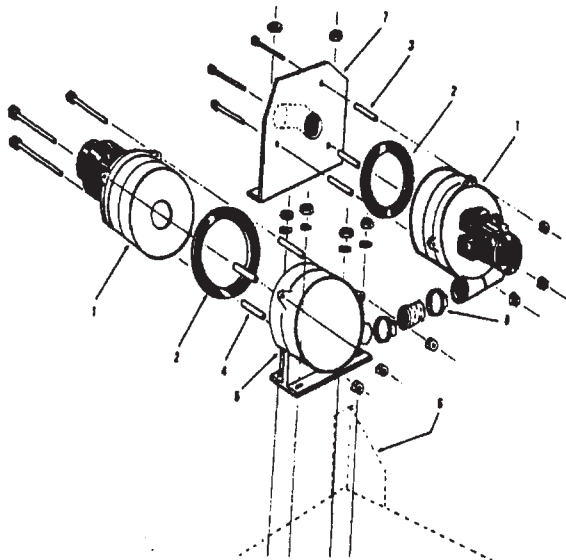

**Model C3007 (Single Motor)**  
**Model C3007-001(Dual Motor) (17 Gal.)**  
**Model SG007-001**

**Base Plate Assembly**  
**Model C3007**

Ref. No.	Part No.	Description
1	1216693	Spacer
2	1055451	Gasket
3	43576027	+ Vacuum Motor
4	36321016	Top Support
5	41312019	Bottom Support
6	1538202	Hose
7	43585015	Pump
8	38631011	+ Hose
9	41431018	+ Base Plate
10	25411049	+ Hose Clamp
11	1105533	Screw
12	1502241	+ Caster
13	1509009	Barb Fitting
14	1512200	Bushing
15	1120218	+ Plate
16	1524734	Pressure Switch
17	1509010	Barb Fitting - 90
18	1528199	Elbow
19	38766012	+ Screen
20	1000140	+ Muffler
21	1114083	+ Hose Clamp
22	41312010	Motor Mount

**Motor Assembly**

**Models C3007-001, SG007-001**

Ref. No.	Part No.	Description
1	43177038	+ Vacuum Motor
2	38784032	Gasket
3	1216013	Spacer
4	31734013	Spacer
5	43551025	Vacuum Chamber
6	1101204	+ Base Plate
7	41312010	Motor Mount
8	1114203	Hose Clamp