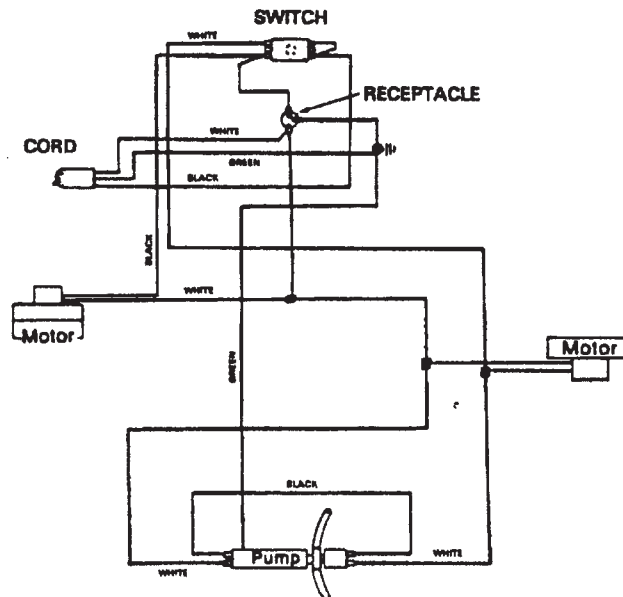

**Model C3007 (Single Motor)**  
**Model C3007-001(Dual Motor) (17 Gal.)**  
**Model SG007-001**

**Base Plate Assembly**  
**Model C3007**

Ref. No.	Part No.	Description
1	1216693	Spacer
2	1055451	Gasket
3	43576027	+ Vacuum Motor
4	36321016	Top Support
5	41312019	Bottom Support
6	1538202	Hose
7	43585015	Pump
8	38631011	+ Hose
9	41431018	+ Base Plate
10	25411049	+ Hose Clamp
11	1105533	Screw
12	1502241	+ Caster
13	1509009	Barb Fitting
14	1512200	Bushing
15	1120218	+ Plate
16	1524734	Pressure Switch
17	1509010	Barb Fitting - 90
18	1528199	Elbow
19	38766012	+ Screen
20	1000140	+ Muffler
21	1114083	+ Hose Clamp
22	41312010	Motor Mount