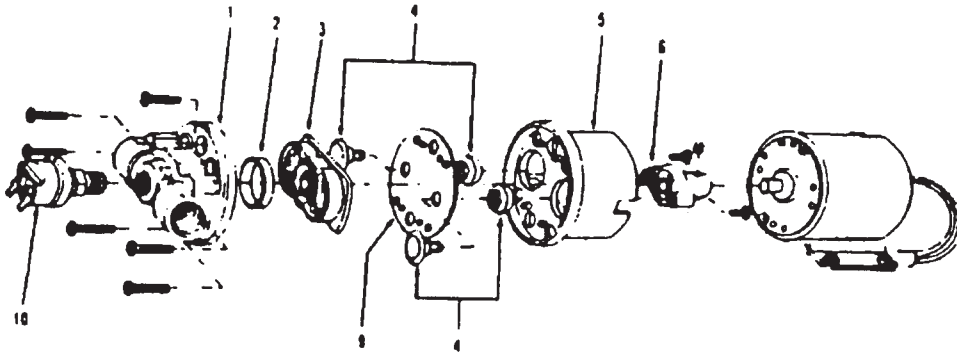

**Model C3007 (Single Motor)**  
**Model C3007-001(Dual Motor) (17 Gal.)**  
**Model SG007-001**

**Base Plate Assembly**  
**Model C3007**

Ref. No.	Part No.	Description
1	1216693	Spacer
2	1055451	Gasket
3	43576027	+ Vacuum Motor
4	36321016	Top Support
5	41312019	Bottom Support
6	1538202	Hose
7	43585015	Pump
8	38631011	+ Hose
9	41431018	+ Base Plate
10	25411049	+ Hose Clamp
11	1105533	Screw
12	1502241	+ Caster
13	1509009	Barb Fitting
14	1512200	Bushing
15	1120218	+ Plate
16	1524734	Pressure Switch
17	1509010	Barb Fitting - 90
18	1528199	Elbow
19	38766012	+ Screen
20	1000140	+ Muffler
21	1114083	+ Hose Clamp
22	41312010	Motor Mount

**Motor Assembly**

**Models C3007-001, SG007-001**

Ref. No.	Part No.	Description
1	43177038	+ Vacuum Motor
2	38784032	Gasket
3	1216013	Spacer
4	31734013	Spacer
5	43551025	Vacuum Chamber
6	1101204	+ Base Plate
7	41312010	Motor Mount
8	1114203	Hose Clamp

**Model C3007 (Single Motor)  
C3007-001, SG007-001(Dual Motor) (17 Gal.)**

**Pump 43585015**

Ref. No.	Part No.	Description
1	1535697	Housing
2		Seal Ring
3		Check Valve
4	1549696	Piston - Inner & Outer
5	1535699	+ Bearing Cover
6		Bearing
9		Diaphragm
10	1524734	Pressure Switch
	1000052	Repair Kit (Includes 2,3,6,9)