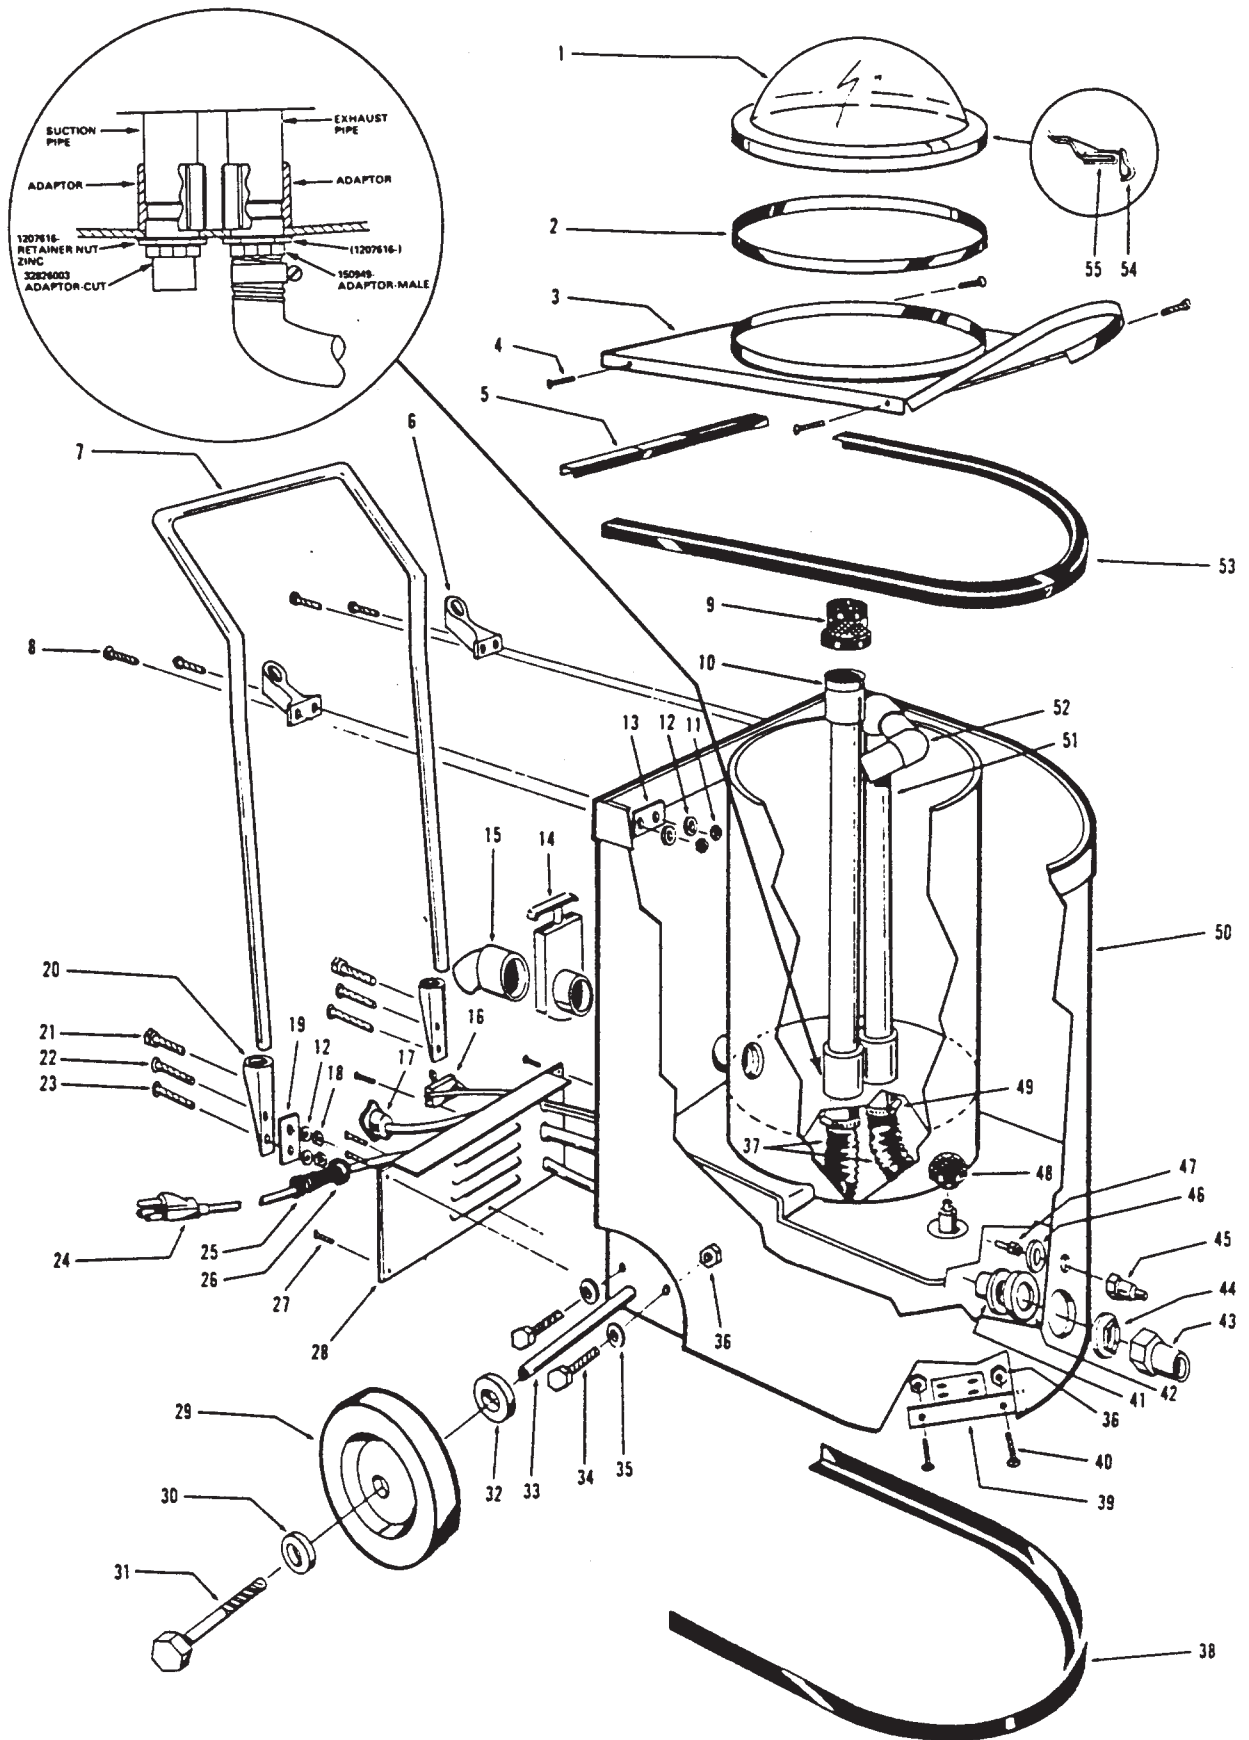

Carpet Soil Extractor

Model C3007 (Single Motor)
Model C3007-001 (Dual Motor) (17 gal.)
Model SG007-001

Carpet Soil Extractor

Model C3007 (Single Motor)
Model C3007-001(Dual Motor) (17 Gal.)
Model SG007-001

Ref. No.	Part No.	Description	Ref. No.	Part No.	Description
1	42271005	+ Dome Cover	29	38522009	+ Wheel
2	38781009	+ Gasket	30	1107635	Washer
3	42272017	+ Cover	31	1105541	Bolt
4	1105542	+ Screw	32	31166010	+ Spacer
5	36231089	+ Gasket	33	1163231	+ Axle
6	36951006	Center Stanchion	34	1105551	Bolt
7	33253003	Handle	35	1107605	Washer
8	1305001-	+ Bolt	36	21854103	* Nut
9	43611012	Filter	37	1538228	Vacuum Hose
10	43457022	Suction Pipe Assm.	38	36231032	+ Furniture Guard
11	1307683	Nut	39	36431022	+ Bracket - RH
12	1307682	Washer	40	1105536	Bolt
13	36951006	Plate	41	1511224	Male Adapter
14	43536005	Discharge Valve	42	1207616	Nut
15	1528027	Elbow	43	43457017	+ Suction Hose Fiffing
16	1524214	+ Toggle Switch	44	1207616	Nut
17	27764001	Receptacle	45	1308006	Quick Connect - Male
18	1307684	Nut	46	1107604	+ Washer
19	34144008	+ Plate	47	1309007	Barbed Fiffing
20	36953008	End Stanchion	48	43611014	+ Filter
21	1105527	Screw	49	1114083	Hose Clamp
22	1305001-	+ Screw	50	42272042	Tank Assm.
23	21774004	Screw	51	43457025	+ Exhaust Pipe Assm.
24	46583157	Power Cord	52	43471004	+ Elbow
25	1122115	Spring	53	36231088	Gasket
26	27482302	Strain Relief - 5/8	54	36233030	Dome Protector
	27482134	Strain Relief - 3/4	55	38784011	+ Dome Seal
27	1105542	+ Screw			
28	1223247	Panel