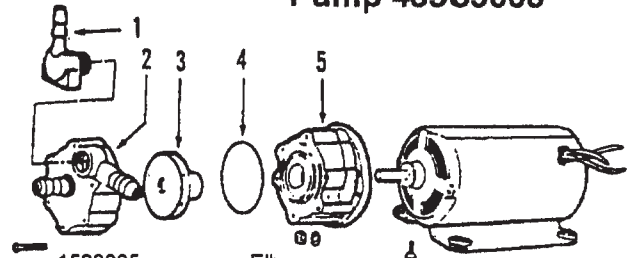

Pump 43585003