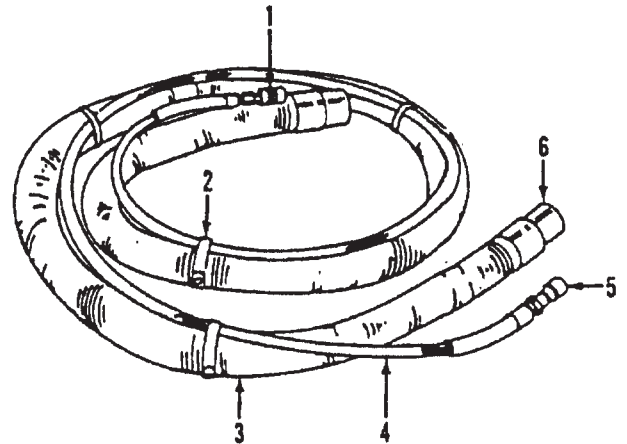

Hose Assembly