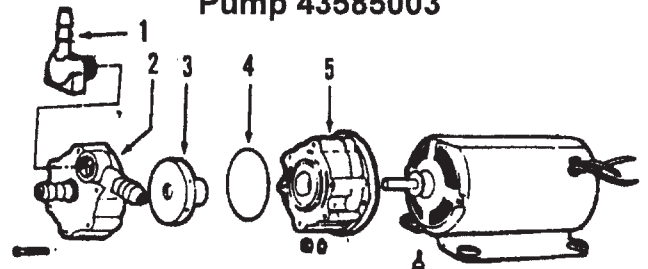

Carpet Soil Extractor

Model C3005-001 (9.5 Gal.)

Ref. No.	Part No.	Description
1	43611014	+ Filter Screen
2	1328433	Elbow
3	1307631	Nut
4	42272076	Solution Tank Lid
5	1305527	+ Screw
6	41133001	Hinge
7	43431020	+ Vacuum Hose
8	42987035	Motor Housing
11	31753002	Handle Tube
12	1204122	Stanchion
13	1105512	+ Screw
14	42987041	+ Manifold Plate
15	25411049	+ Hose Clamp
16	1114083	+ Hose Clamp
17	1309141	Barbed Fitting
18	1114477	Hose Clamp
19	1511145	+ Bypass Hose
20	38631012	+ Hose
21	25411049	+ Hose Clamp
22	43585003	Pump
23	21781154	+ Screw
24	33283002	Cuff
25	1105567	Screw
26	1107602	Nut
28	1105503	Screw
29	21854103	* Nut
30	42272020	+ Solution Tank
31	1105501	Bolt
32	43152001	+ Cord Wrap
33	1107605	Washer
34	21854103	* Nut
35	27482134	Strain Relief - 3/4
37	46583157	Power Cord
38	1107605	Washer
39	23737106	Swivel Wheel
40	1524106	+ Rocker Switch - 3 - Position (White Button)
41	27764001	Receptacle
42	42275004	+ Carrying Case - LU
43	1305527	+ Screw
44	41132003	Hinge
45	1107612	Nut
46	41427033	Chassis Extension - LU
47	1557125	Drain Plug
48	42272051	Vac Tank - LA
49	1512102	Bushing
50	34555038	Chamber Separator - LU
51	1512200	Slip Bushing
52	1114203	Hose Clamp
53	1538121	Exhaust Hose
54	43443005	Solution Hose
55	21312794	Washer
56	1308006	Quick Connect - Male
57	1305527	+ Screw
58	43177038	+ Vac Motor
59	1216015	Spacer
60	43461017	+ Intake Tube
61	1207616	Nut
62	1307617	Nut
63	43611018	Screen
64	38785007	Gasket - 2 Pc.
65	1105522	Screw
66	42272075	+ Vac Tank Lid
67	34557001	Deflector Plate
69	1105501	Bolt
70	1107605	Washer
71	41423005	Bracket
72	21854103	* Nut
73	1307631	Nut
74	1509049	Adapter

Hose Assembly

1	1308061	Quick Connect - Female - Small
2	1539057	Hose Tie
3	1538181	Vacuum Hose - 20
4	43446007	Solution Hose - 20
5	1308062	Quick Connect - Female - Large
6	33283002	Cuff

Pump 43585003

1	1528005	Bypass Elbow
2	1535006	+ Body
3	40300009	+ Repair Kit (inc. items 3,4,5)
4	40300009	+ Repair Kit (inc. items 3,4,5)
5	40300009	+ Repair Kit (inc. items 3,4,5)