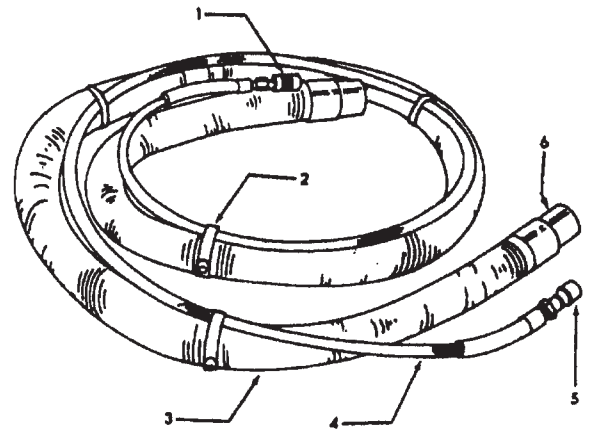

Carpet Soil Extractor

Model C3005-001 (9.5 Gal.)

Ref. No.	Part No.	Description
1	43611014	+ Filter Screen
2	1328433	Elbow
3	1307631	Nut
4	42272076	Solution Tank Lid
5	1305527	+ Screw
6	41133001	Hinge
7	43431020	+ Vacuum Hose
8	42987035	Motor Housing
11	31753002	Handle Tube
12	1204122	Stanchion
13	1105512	+ Screw
14	42987041	+ Manifold Plate
15	25411049	+ Hose Clamp
16	1114083	+ Hose Clamp
17	1309141	Barbed Fitting
18	1114477	Hose Clamp
19	1511145	+ Bypass Hose
20	38631012	+ Hose
21	25411049	+ Hose Clamp
22	43585003	Pump
23	21781154	+ Screw
24	33283002	Cuff
25	1105567	Screw
26	1107602	Nut
28	1105503	Screw
29	21854103	* Nut
30	42272020	+ Solution Tank
31	1105501	Bolt
32	43152001	+ Cord Wrap
33	1107605	Washer
34	21854103	* Nut
35	27482134	Strain Relief - 3/4
37	46583157	Power Cord
38	1107605	Washer
39	23737106	Swivel Wheel
40	1524106	+ Rocker Switch - 3 - Position (White Button)
41	27764001	Receptacle
42	42275004	+ Carrying Case - LU
43	1305527	+ Screw
44	41132003	Hinge
45	1107612	Nut
46	41427033	Chassis Extension - LU
47	1557125	Drain Plug
48	42272051	Vac Tank - LA
49	1512102	Bushing
50	34555038	Chamber Separator - LU
51	1512200	Slip Bushing
52	1114203	Hose Clamp
53	1538121	Exhaust Hose
54	43443005	Solution Hose
55	21312794	Washer
56	1308006	Quick Connect - Male
57	1305527	+ Screw
58	43177038	+ Vac Motor
59	1216015	Spacer
60	43461017	+ Intake Tube
61	1207616	Nut
62	1307617	Nut
63	43611018	Screen
64	38785007	Gasket - 2 Pc.
65	1105522	Screw
66	42272075	+ Vac Tank Lid
67	34557001	Deflector Plate
69	1105501	Bolt
70	1107605	Washer
71	41423005	Bracket
72	21854103	* Nut
73	1307631	Nut
74	1509049	Adapter

Hose Assembly

1	1308061	Quick Connect - Female - Small
2	1539057	Hose Tie
3	1538181	Vacuum Hose - 20
4	43446007	Solution Hose - 20
5	1308062	Quick Connect - Female - Large
6	33283002	Cuff

Pump 43585003

1	1528005	Bypass Elbow
2	1535006	+ Body
3	40300009	+ Repair Kit (inc. items 3,4,5)
4	40300009	+ Repair Kit (inc. items 3,4,5)
5	40300009	+ Repair Kit (inc. items 3,4,5)