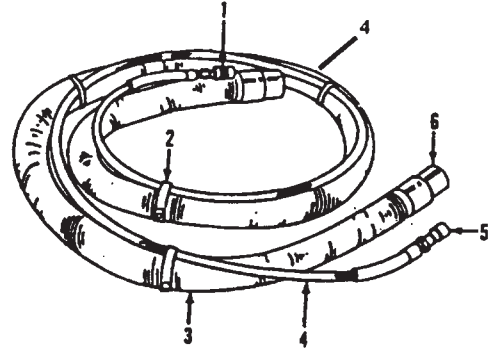

Ref. No.	Part No.	Description
63	41312014	Base Plate Weldment
64	27764001	Receptacle
65	42275040	Carrying Case C3003-055
	42275042	Carrying Case C3005-100
66	41132003	Hinge
67	1305527	+ Screw
68	21811020	Bolt - C3005-100
	21811016	+ Bolt- C3003-055

Hose Assembly

1	1308061	Quick Connect - Female - Small
2	1539057	Hose Retainer
3	43433048	Vacuum Hose -10 - C3003-055
	1538181	Vacuum Hose - 20 - C3005-100
4	43443003	Solution Hose -10 - C3003-055
	43446007	Solution Hose - 20 - C3005-100
5	1308062	Quick Connect - Female - Large Cuff
6	33283002