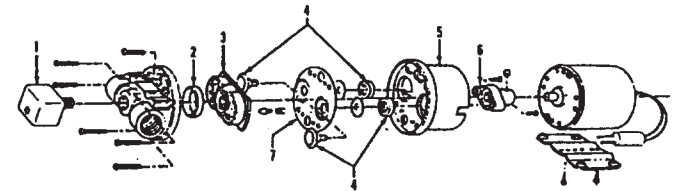

Pump

43587003 - C3005-100
43585015 - C3003-055

1	43582001	Housing & Switch - C3005-1 00
	1535697	Housing C3003-055
	1524734	Pressure Switch C3003-055
2		Seal Ring
3		Check Valve
4	1549696	Piston - Inner & Outer - C3003-055
5	1535699	+ Bearing Cover- C3003-055
6		Bearing
7		Diaphragm
	40300008	Repair Kit (Incl. 2,3,4,6,7)-C3005-100
	1000052	Repair Kit Incl. 2,3,6,7)-C3003-055