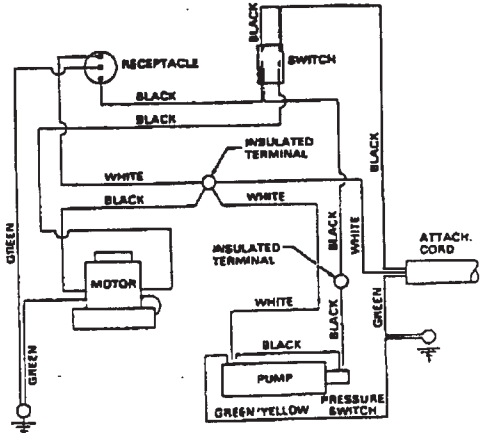

WIRING DIAGRAM - C3005-100

WIRING DIAGRAM - C3003-055

Ref. No.	Part No.	Description
1	42272076	Solution Tank Lid
2	1305527	+ Screw
3	41133001	Hinge
4	43611014	+ Filter Screen
5	1105517	Screw
6	1307631	Nut
7	43431020	+ Vacuum Hose - C3003-055
8	1114083	+ Hose Clamp
9	37196084	+ Motor Housing
10	41943002	Strut- C3003-055
11	33123010	Handle- C3003-055
12	1204122	Stanchion - C3005-1 00
13	31753002	Handle Tube - C3005-100
14	1105522	Screw - C3005- 1 00
15	1107612	Nut - C3005-1 00
16	1307617	Nut- Brass
17	43611018	Screen
18	42272075	+ Vac Tank Lid
19	38785007	Gasket Kit - 2 pc.
20	1107610	Washer- C3005-1 00
21	43461017	+ Intake Tube - C3005-100
	43461012	Intake Tube - C3003-055
22	34557001	Deflector Plate
23	1207616	Nut - Zinc
24	1509049	Adapter
25	42272053	+ Vac Tank - C3003-055
	42272010	+ Vac Tank - C3005-1 00
26	1557125	Drain Plug
27	1512413	Grommet
28	21781154	+ Screw
29	164929	+ Washer
30	1107602	Nut
31	43577029	Vac Motor - C3003-055
	43577030	Vac Motor- C3005-100
32	41312008	Mounting Plate - C3003-055
	41312032	Mounting Plate - C3005-100
33	1216015	Spacer- C3003-055
	21157004	Spacer - C3005-1 00
34	25435013	+ Adapter- C3003-055
	25435011	+ Adapter- C3005-1 00
35	1308006	Quick Connect - Male
36	21312794	Washer
37	43443005	Solution Hose
38	34227011	+ Air Inlet Separator - C3003-055
39	38784032	Motor Fan Gasket - C3003-055
	25156508	O-Ring
40	43585015	Pump - C3003-055
	43587003	Pump - C3005-100
41	1107602	Nut
42	25411049	+ Hose Clamp
43	38631012	+ Solution Hose
44	15854	Hex Nut
45	1107699	Washer
46	43431154	Hose - C3003-055
47	1114203	Hose Clamp - C3003-055
48	42272061	+ Solution Tank - C3003-055
	42272062	Solution Tank - C3005-1 00
49	1105501	Bolt
50	43152001	+ Cord Wrap
51	1107605	Washer
52	21854103	* Nut
53	27482134	Strain Relief - 3/4
54	21312796	+* Washer
55	46583157	Power Cord
56	1105567	Screw
57	28164278	Rocker Switch - 2 Position (Red Button)
58	23737106	Swivel Wheel
59	21312798	* Washer
60	21854103	* Nut
61	160845	+ Screw
62	21312710	* Washer- C3005-100