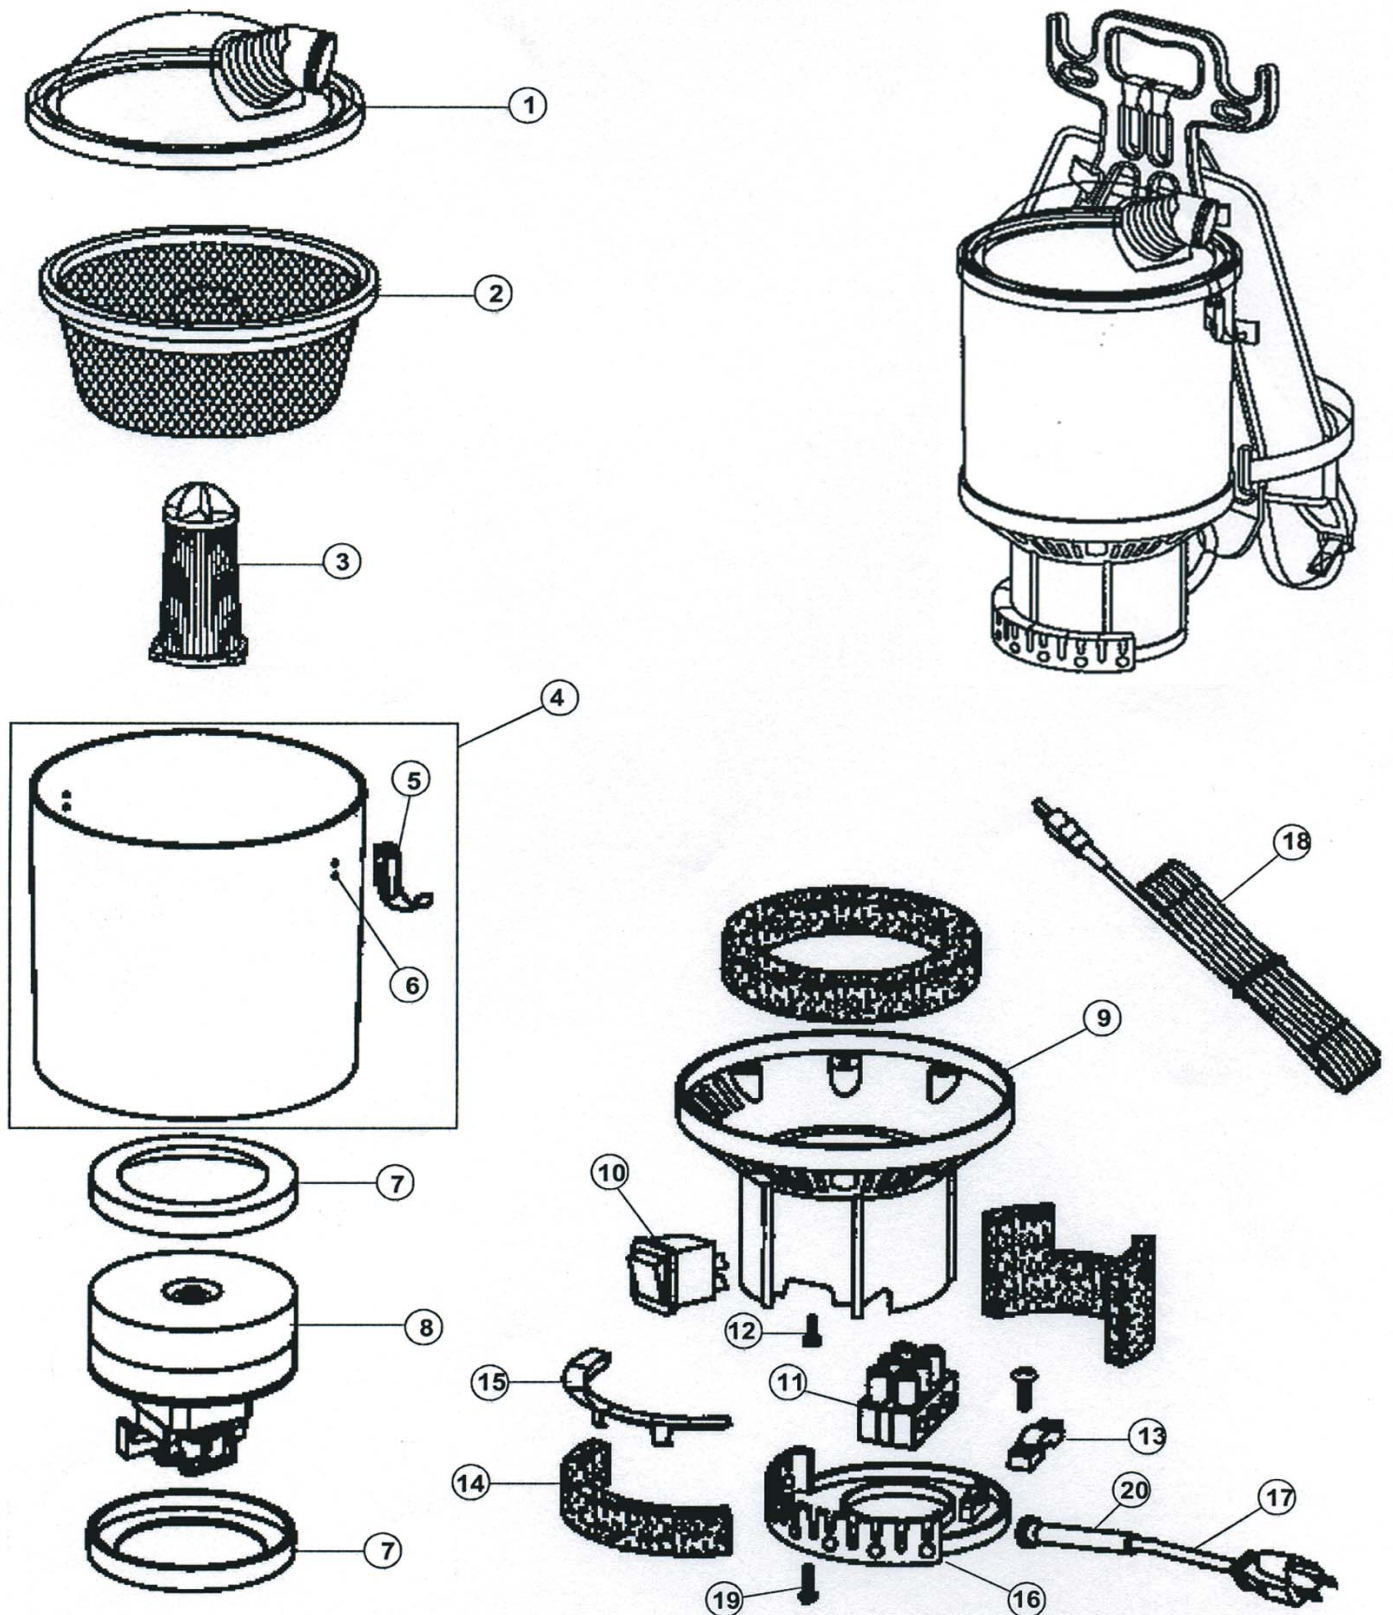

Model: C2401

BODY ASSEMBLY

BODY ASSEMBLY

Index	Part #	Models to Fit	Description
1	H-2KE2100000	C2401, C2401010	Top Dome Lid Assembly
2	H-2KE2105000	C2401, C2401010	Dust Bag with Rubber Ring
3	H-2KE2110000	C2401, C2401010	HEPA Filter
4	H-12401100	C2401, C2401010	Main Canister Body Complete
5	H-1KE0205000	C2401, C2401010	Toggle Latch
6	H-1KE0206000	C2401, C2401010	Rivet
7	H-1KE0210000	C2401, C2401010	Motor Gasket
8	H-2KE0210000	C2401, C2401010	Motor Assembly
9	H-1KE0225BG0	C2401, C2401010	Intermediate Housing
10	H-1KE2140000	C2401, C2401010	Rocker Switch
11	H-1KE0275000	C2401, C2401010	Wiring Loom - Includes Thermal
12	H-1KE0245000	C2401, C2401010	Screw - 5mm X 20mm
13	H-1KE0260600	C2401, C2401010	Cable Clamp
14	H-1KE2155000	C2401, C2401010	External Motor Filter
15	H-1KE2150000	C2401, C2401010	External Motor Filter Cage
16	H-1KE0281600	C2401, C2401010	Bottom Cap
17	H-12401200	C2401, C2401010	Power Cord Pigtail - 10 AMP
18	H-12401300	C2401, C2401010	Extension Cord
19	H-1KE0285000	C2401, C2401010	Screw - Bottom Cap
20	H-1KE1255000	C2401, C2401010	Strain Relief Grommet
	H-1KE210300	C2401, C2401010	Type BP Paper Bag - Bulk
	H-401000BP	C2401, C2401010	Type BP Paper Bag - 7 Pack