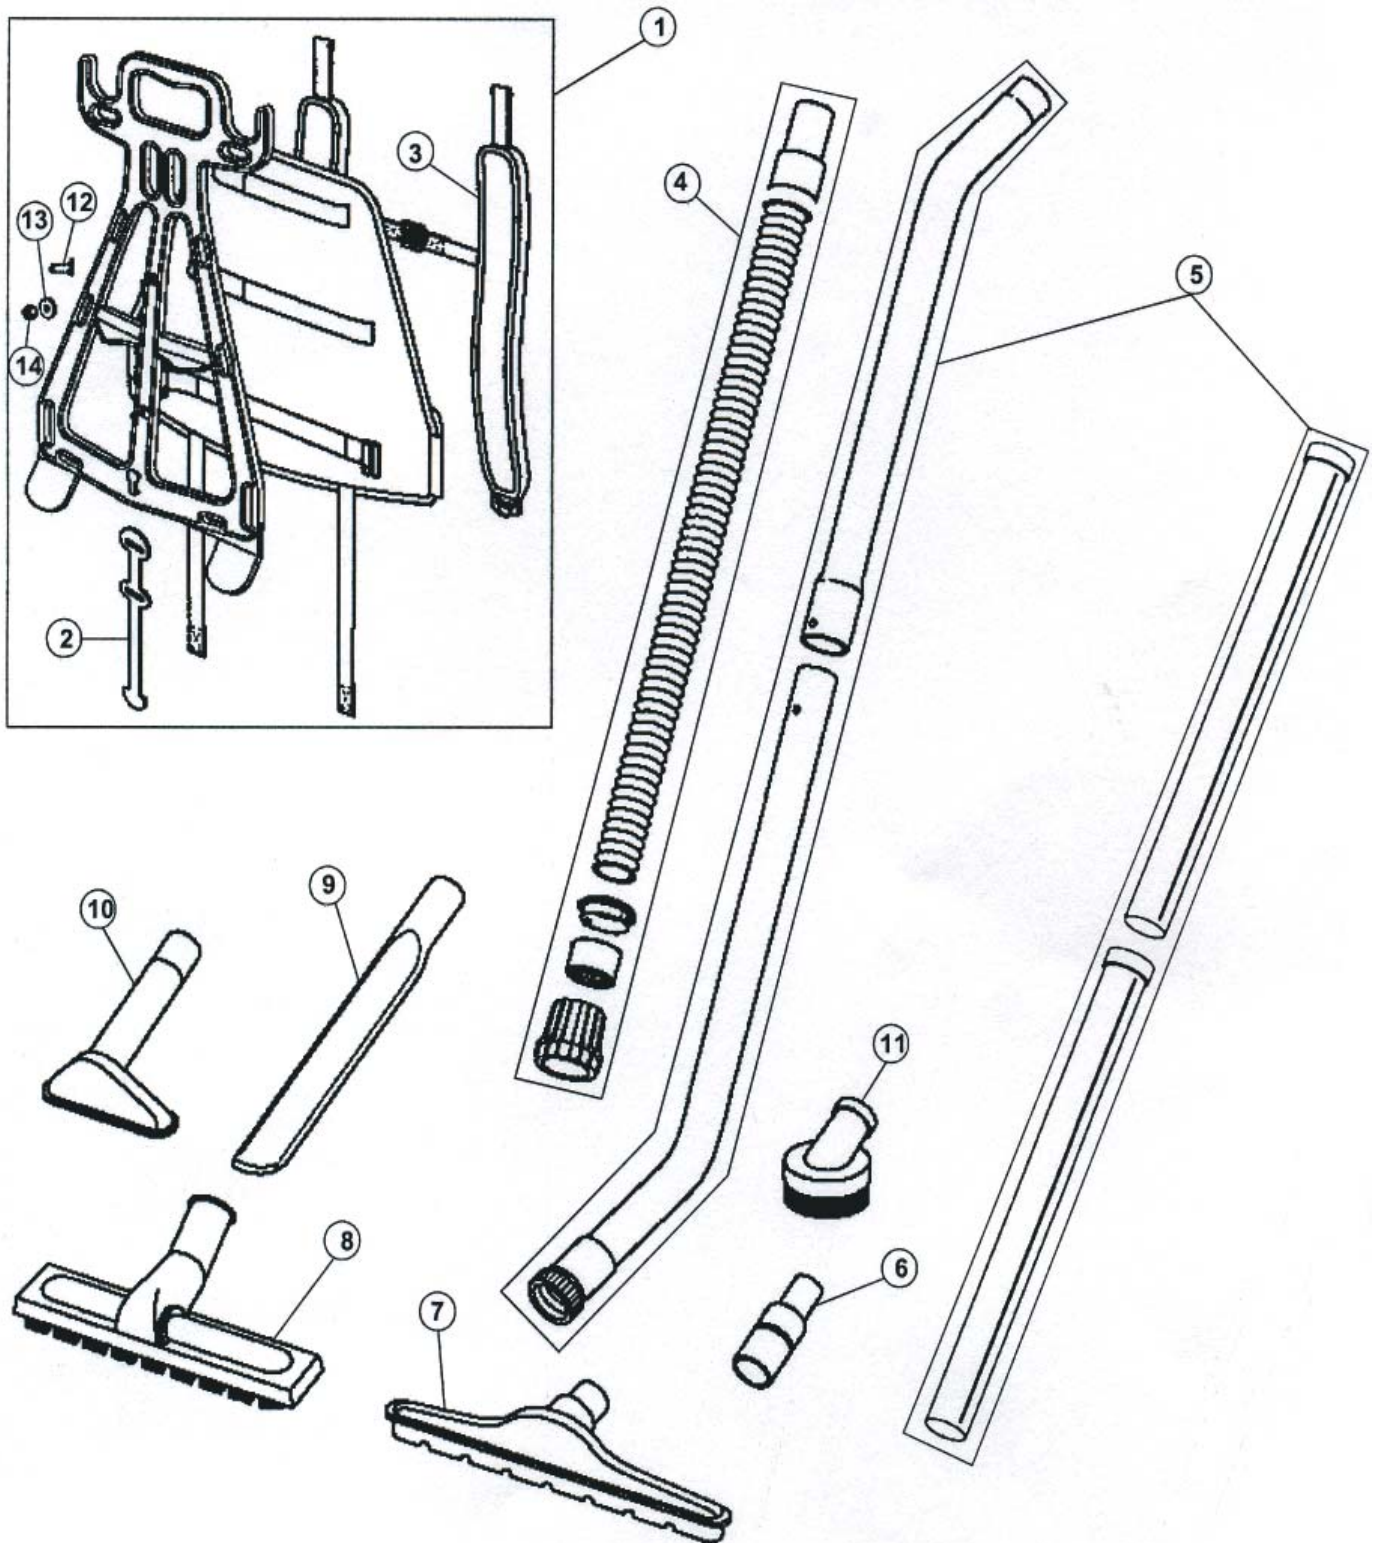

ATTACHMENTS

ATTACHMENTS

Index	Part #	Models to Fit	Description
1	H-2KE2185000	C2401, C2401010	Harness Assembly Complete
2	H-1KE0425600	C2401, C2401010	Cord Restraint
3	H-1KE0430600	C2401, C2401010	Shoulder Strap
4	H-2KE2200000	C2401, C2401010	Hose Assembly Complete
	H-2KE0600000	C2401010	
5	H-2KE2225000	C2401	Curved Metal Wands - 2 PC
	H-2KE06356600	C2401010	
6	H-1KE2255000	C2401	Connector
7	H-2KE2235000	C2401	Floor Tool 1-1/2
	H-2KE0640600	C2401010	Floor Tool 1-1/4
8	H-2KE2410000	C2401	Floor Brush Tool 1-1/2
	H-2KE8100000	C2401010	Floor Brush Tool 1-1/4
9	H-1KE2250000	C2401	Long Crevice Tool 1-1/2
	H-1KE0645600	C2401010	Long Crevice Tool 1-1/4
10	H-2KE2240000	C2401	Upholstrey Tool 1-1/2
	H-2KE0655600	C2401010	Upholstrey Tool 1-1/4
11	H-2KE2245000	C2401	Dusting Brush 1-1/2
	H-2KE0650600	C2401010	Dusting Brush 1-1/4
12	H-1KE0405000	C2401, C2401010	Bolt Screw - Harness Hardware
13	H-1KE0420000	C2401, C2401010	Small Washer - Harness Hardware
14	H-1KE0410000	C2401, C2401010	Nut - Harness Hardware