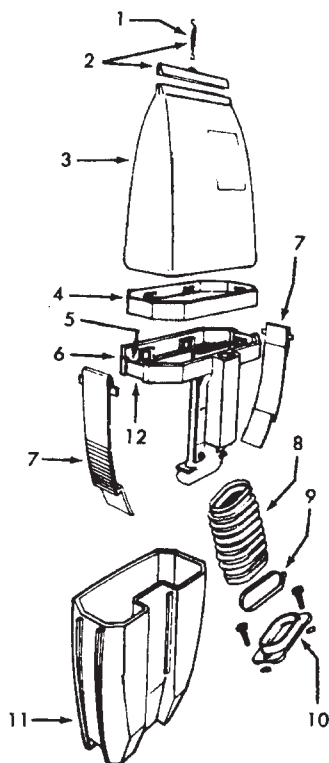

Conquest Cleaner

Cloth Bag Assm. 40201060 (Warehouse)

Ref. No.	Part No.	Description
	43678060	Cloth Bag Assm. AG (Inc. items 1-16)
1	43674055	Outer Cloth Bag - AG
2	38657012	Top Fill Tube
3	36425026	Bag Closure Clip - AG
4	38336019	Spring
5	41128016	Bag Spring/Clip Assm.
6	31746020	Liner
7	34133005	Foam Muffler
8	37257083	Housing
9	43667037	Inner Cloth Bag - Early Style
	43667054	Inner Cloth Bag - Late Style with clip on bottom (pictured)
10	17206	Screw
11	38673010	Bellows
12	36112002	Screw
13	36425005	Bag Flange
14	13759	Lock Ring
15	15854EF	Nut
16	42256012	Muller Assm.
	4010001A	Paper Bag - (3 Pk.) (Optional)
	4010100A	Paper Bag - (3 Pk.) Allergen Filtration (Optional)

Ref. Part
No. No. Description

Agitator 48416036 - 18"

1	41435066	Thread Guard
2	24152807	Bearing
3	21345113	* Wave Spring Washer
4	36422004	AgitatorEnd
5	48416017	Agitator Body w/Ends
6	41435061	Thread Guard
7	32873004	Agitator Shaft

Ref. Part
No. No. Description

Agitator 48416035 - 14"

1	41435066	Thread Guard
2	24152807	Bearing
3	21345113	* Wave Spring Washer
4	36422004	AgitatorEnd
5	48416013	Agitator Body w/Ends
6	41435061	Thread Guard
7	32873007	Agitator Shaft