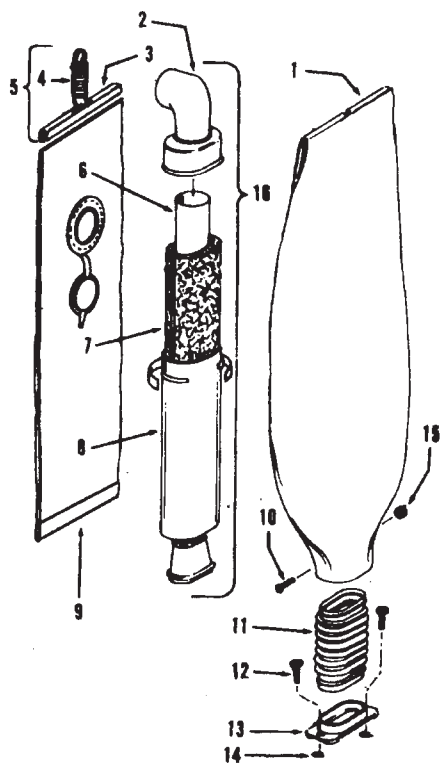

Conquest Cleaner

Cloth Bag Assm. 40201060 (Warehouse)

Ref. No.	Part No.	Description
	43678060	Cloth Bag Assm. AG (Inc. items 1-16)
1	43674055	Outer Cloth Bag - AG
2	38657012	Top Fill Tube
3	36425026	Bag Closure Clip - AG
4	38336019	Spring
5	41128016	Bag Spring/Clip Assm.
6	31746020	Liner
7	34133005	Foam Muffler
8	37257083	Housing
9	43667037	Inner Cloth Bag - Early Style
	43667054	Inner Cloth Bag - Late Style with clip on bottom (pictured)
10	17206	Screw
11	38673010	Bellows
12	36112002	Screw
13	36425005	Bag Flange
14	13759	Lock Ring
15	15854EF	Nut
16	42256012	Muller Assm.
	4010001A	Paper Bag - (3 Pk.) (Optional)
	4010100A	Paper Bag - (3 Pk.) Allergen Filtration (Optional)

Dust Cup Kit 58642015 (Warehouse)

Ref. No.	Part No.	Description
1	38336019	Spring
2	41128016	Bag Spring/Clip Assm.
3	43667040	Cloth Bag - Orange
	43667056	Cloth Bag - Black
4	35173001	Bag Expander
5	34112015	Seal
6	41427012	Cup Support & Bellows - LY
7	36155011	Latch - AG
8	38673001	Bellows - AG
9	49044	Clamp
	17206	Screw
	15854EF	Nut
10	41424018	Bag Flange
11	38775001	Dust Cup
12	34123020	Seal

Ref. Part
No. No. Description

Agitator 48416036 - 18"

1	41435066	Thread Guard
2	24152807	Bearing
3	21345113	* Wave Spring Washer
4	36422004	AgitatorEnd
5	48416017	Agitator Body w/Ends
6	41435061	Thread Guard
7	32873004	Agitator Shaft

Ref. Part
No. No. Description

Agitator 48416035 - 14"

1	41435066	Thread Guard
2	24152807	Bearing
3	21345113	* Wave Spring Washer
4	36422004	AgitatorEnd
5	48416013	Agitator Body w/Ends
6	41435061	Thread Guard
7	32873007	Agitator Shaft