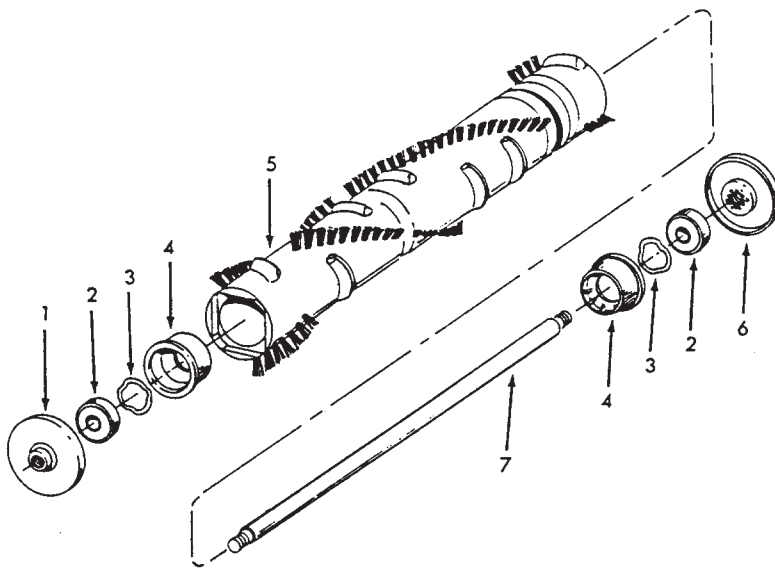

Ref. Part
No. No. Description

Agitator 48416036 - 18"

1	41435066	Thread Guard
2	24152807	Bearing
3	21345113	* Wave Spring Washer
4	36422004	AgitatorEnd
5	48416017	Agitator Body w/Ends
6	41435061	Thread Guard
7	32873004	Agitator Shaft

Ref. Part
No. No. Description

Agitator 48416035 - 14"

1	41435066	Thread Guard
2	24152807	Bearing
3	21345113	* Wave Spring Washer
4	36422004	AgitatorEnd
5	48416013	Agitator Body w/Ends
6	41435061	Thread Guard
7	32873007	Agitator Shaft

Ref. No.	Part No.	Description
1	39454060	Handle Grip
2	39442017	Cord Hook - AG
3	21479254	* Screw
4	46583148	Attach. Cord - AAW - 50
5	36215025	Cord Protector - AAW
6	36172040	Cord Clamp
7	13704	* Washer
8		
9	21765140	* Screw
10	21631301	Handle Bolt
11	34797008	Clamp Band
12	48631149	Handle Assembly (Inc. item 6, 10, 25)
	39467069	+ Handle - Only - AX
13	21831024	Handle Bolt
15	38335008	Spring
16	38426030	Foot Pad - AG
17	43151006	Handle Control Lever (Inc. item 16)
18	21447003	* Screw
19	32215002	Shaft
20	35214009	Lever Support
22	41416022	Bail - AX
24	36172015	Cord Retainer
25	32277008	Handle Nut
26	32512001	Rear Axle
27	163110	* Washer
28	162143	Bearing
29	38522036	Rear Wheel - AG
30	160017	* Lock Ring
31	36231084	Furn. Guard - AG - Short - U7069-080
	36231154	Furniture Guard - BU - Short - C1800
32	32563009	Bail Shaft
33	42256106	Exhaust Flange
36	36216008	Cord Protector
37	27478611	+ Strain Relief
38	37257074	Cap - LY - U7069-080
	37257282	Cap - AFA - C1800
39	38657020	Air Duct
40	162961	Insulating Pod
41	28212009	Push Switch
42	27479307	* Lead Wire Tie
43	38426047	Switch Pedal - AG
44	36222017	Wear Strip - RH - U7069-080
	36222021	Wear Strip - RH - AG - C1800
45	21364102	* Speed Nut
46		Note: All Hoods include items 44, 45, 49
	37252016	Hood - AAW - U7069-080
	37252024	Hood - AG - C1800
47	38783005	Gasket
48	52115108	Nameplate - U7069-080
	51353002	Nameplate - C1800
49	36222012	Wear Strip - LH - U7069-080
	36222014	Wear Strip - LH - C1800