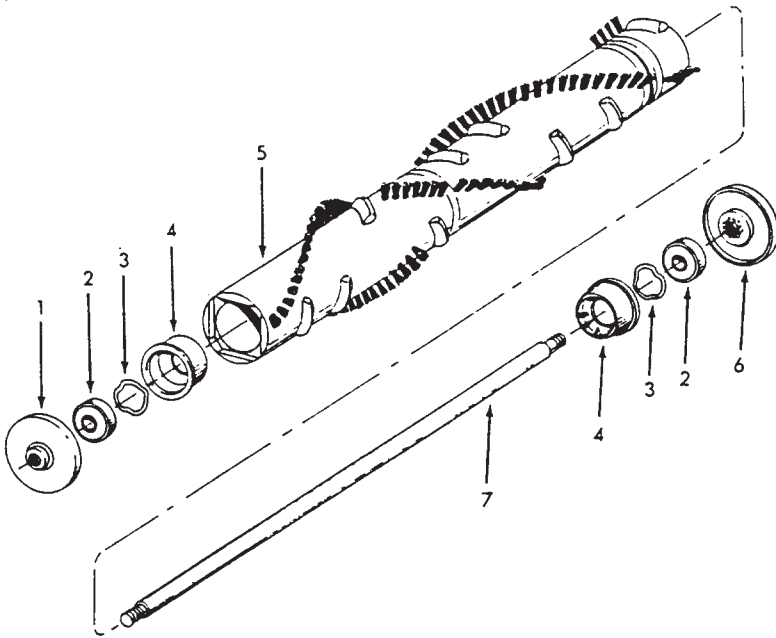

Conquest Cleaner

Cloth Bag Assm. 40201060 (Warehouse)

Ref. No.	Part No.	Description
	43678060	Cloth Bag Assm. AG (Inc. items 1-16)
1	43674055	Outer Cloth Bag - AG
2	38657012	Top Fill Tube
3	36425026	Bag Closure Clip - AG
4	38336019	Spring
5	41128016	Bag Spring/Clip Assm.
6	31746020	Liner
7	34133005	Foam Muffler
8	37257083	Housing
9	43667037	Inner Cloth Bag - Early Style
	43667054	Inner Cloth Bag - Late Style with clip on bottom (pictured)
10	17206	Screw
11	38673010	Bellows
12	36112002	Screw
13	36425005	Bag Flange
14	13759	Lock Ring
15	15854EF	Nut
16	42256012	Muller Assm.
	4010001A	Paper Bag - (3 Pk.) (Optional)
	4010100A	Paper Bag - (3 Pk.) Allergen Filtration (Optional)

Dust Cup Kit 58642015 (Warehouse)

Ref. No.	Part No.	Description
1	38336019	Spring
2	41128016	Bag Spring/Clip Assm.
3	43667040	Cloth Bag - Orange
	43667056	Cloth Bag - Black
4	35173001	Bag Expander
5	34112015	Seal
6	41427012	Cup Support & Bellows - LY
7	36155011	Latch - AG
8	38673001	Bellows - AG
9	49044	Clamp
	17206	Screw
	15854EF	Nut
10	41424018	Bag Flange
11	38775001	Dust Cup
12	34123020	Seal

Ref. Part
No. No. Description

Agitator 48416036 - 18"

1	41435066	Thread Guard
2	24152807	Bearing
3	21345113	* Wave Spring Washer
4	36422004	AgitatorEnd
5	48416017	Agitator Body w/Ends
6	41435061	Thread Guard
7	32873004	Agitator Shaft

Ref. Part
No. No. Description

Agitator 48416035 - 14"

1	41435066	Thread Guard
2	24152807	Bearing
3	21345113	* Wave Spring Washer
4	36422004	AgitatorEnd
5	48416013	Agitator Body w/Ends
6	41435061	Thread Guard
7	32873007	Agitator Shaft