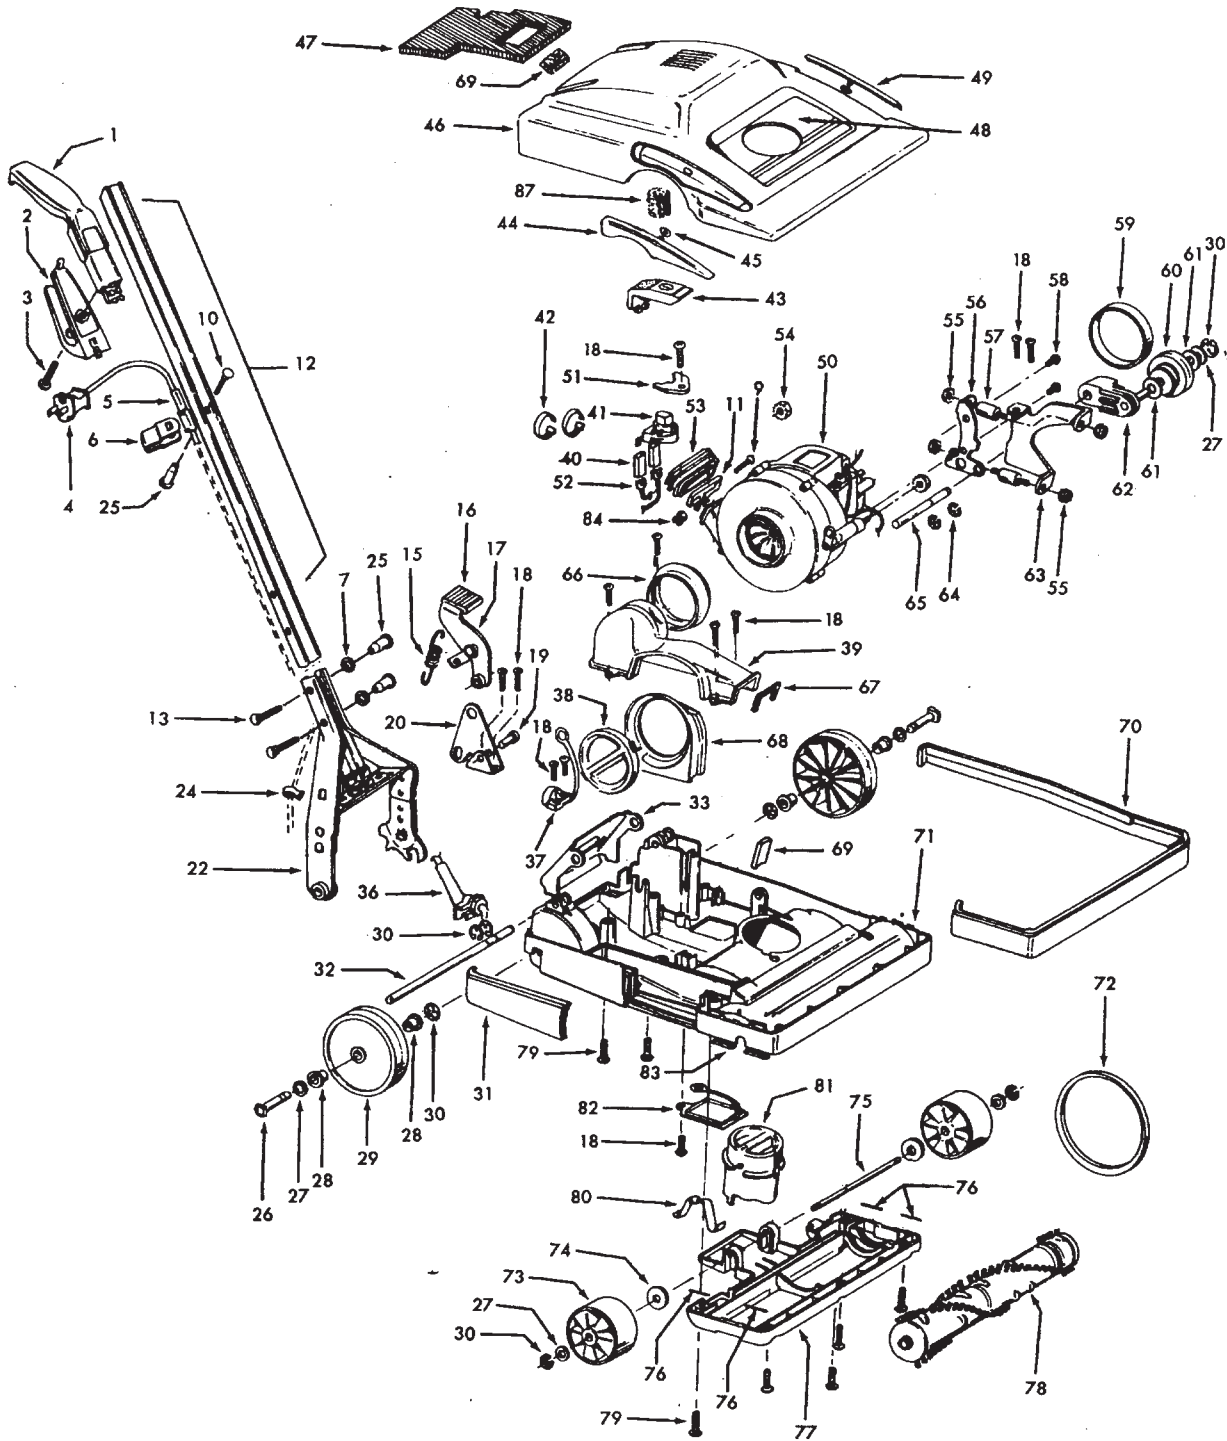

Ref. Part
No. No. Description

Agitator 48416036 - 18"

1	41435066	Thread Guard
2	24152807	Bearing
3	21345113	* Wave Spring Washer
4	36422004	AgitatorEnd
5	48416017	Agitator Body w/Ends
6	41435061	Thread Guard
7	32873004	Agitator Shaft

Ref. Part
No. No. Description

Agitator 48416035 - 14"

1	41435066	Thread Guard
2	24152807	Bearing
3	21345113	* Wave Spring Washer
4	36422004	AgitatorEnd
5	48416013	Agitator Body w/Ends
6	41435061	Thread Guard
7	32873007	Agitator Shaft

Ref. No.	Part No.	Description
1	39454060	Handle Grip
2	39442017	Cord Hook - AG
3	21479254	* Screw
4	46583148	Attach. Cord - AAW - 50
5	36215025	Cord Protector - AAW
6	36172040	Cord Clamp
7	13704	* Washer
8		
9	21765140	* Screw
10	21631301	Handle Bolt
11	34797008	Clamp Band
12	48631149	Handle Assembly (Inc. item 6, 10, 25)
	39467069	+ Handle - Only - AX
13	21831024	Handle Bolt
15	38335008	Spring
16	38426030	Foot Pad - AG
17	43151006	Handle Control Lever (Inc. item 16)
18	21447003	* Screw
19	32215002	Shaft
20	35214009	Lever Support
22	41416022	Bail - AX
24	36172015	Cord Retainer
25	32277008	Handle Nut
26	32512001	Rear Axle
27	163110	* Washer
28	162143	Bearing
29	38522036	Rear Wheel - AG
30	160017	* Lock Ring
31	36231084	Furn. Guard - AG - Short - U7069-080
	36231154	Furniture Guard - BU - Short - C1800
32	32563009	Bail Shaft
33	42256106	Exhaust Flange
36	36216008	Cord Protector
37	27478611	+ Strain Relief
38	37257074	Cap - LY - U7069-080
	37257282	Cap - AFA - C1800
39	38657020	Air Duct
40	162961	Insulating Pod
41	28212009	Push Switch
42	27479307	* Lead Wire Tie
43	38426047	Switch Pedal - AG
44	36222017	Wear Strip - RH - U7069-080
	36222021	Wear Strip - RH - AG - C1800
45	21364102	* Speed Nut
46		Note: All Hoods include items 44, 45, 49
	37252016	Hood - AAW - U7069-080
	37252024	Hood - AG - C1800
47	38783005	Gasket
48	52115108	Nameplate - U7069-080
	51353002	Nameplate - C1800
49	36222012	Wear Strip - LH - U7069-080
	36222014	Wear Strip - LH - C1800