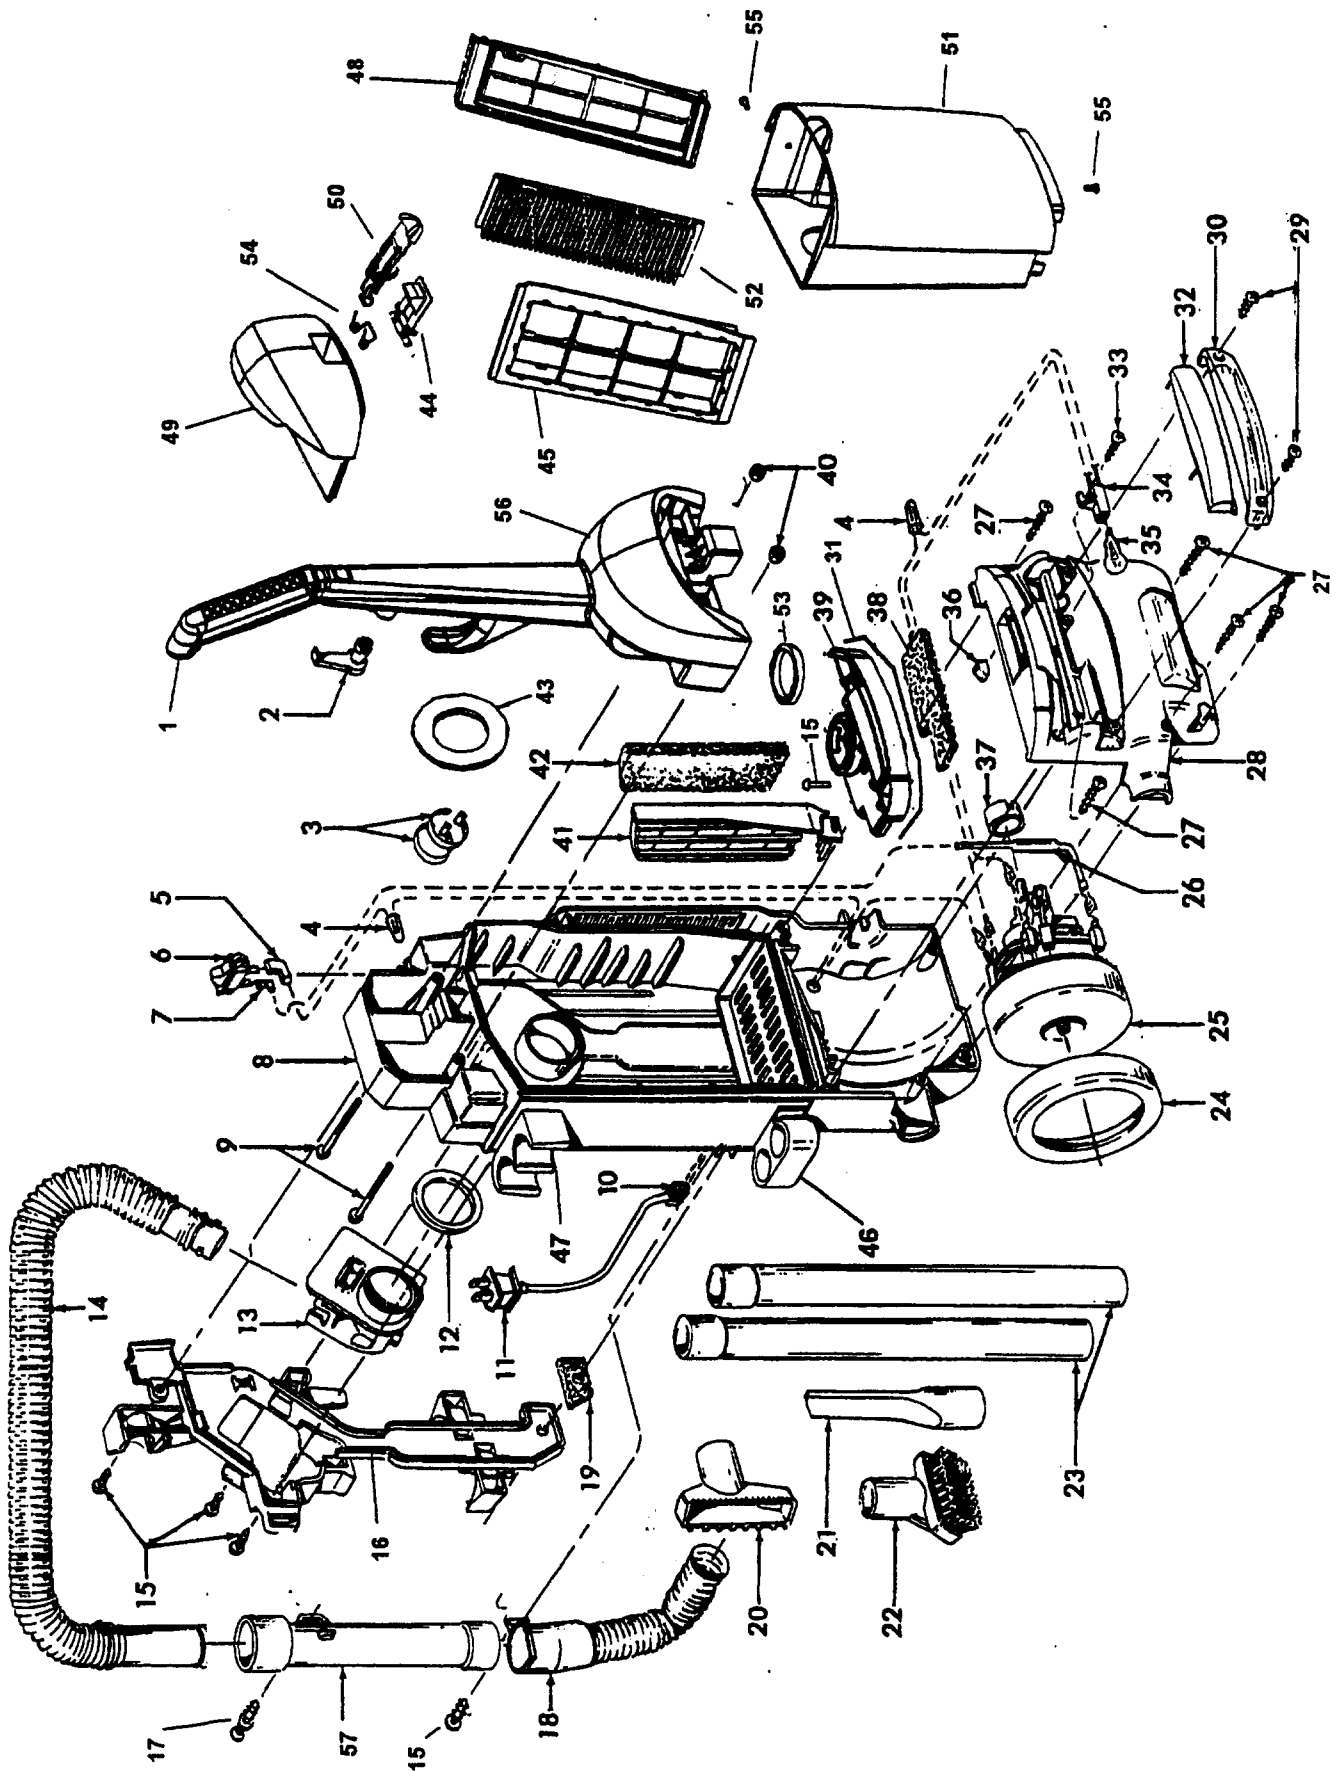

Ref. No.	Part No.	Description
1	37253292	Hood - AG - 15" - C1705-900
	37253291	Hood - AG - 13" - C1703-900, C1703-920
2	43431005	Angled Hose Conn. Assem.
3	38458043	Handle Release Lever
4	40309004	Nozzle Adj. Lever - (Inc. item 13)
5	21447072 *	Screw Self Tapping
6	36131094	Trunnion Cover - ABE
7	36171044	Hose Clamp - ABE
8	160017 *	Retaining Ring
9	43244004	Rear Wheel
10	32434008	Rear Axle - AAX
11	37242123	Main Body - ABE -15" - C1705-900
	37242124	Main Body - ABE -13" C1703-900, C1703-920
12	21447228 *	Screw Self Tapping
13	40309004	Nozzle Adj. Cam - (Inc. item 4)
14	38355010	Torsion Spring
15	36432027	Front Wheel Support
	43248057	Front Wheel Assembly - (Inc. items 15, 16, 17, 18)
16	32541003	Wheel Shaft
17	38521004	Front Wheel
18	36131056 *	Wheel Retainer
19	40309034	Bottom Plate / Duct Cover - 15" C1705-900 - Labrynth Design
	40309026	Bottom Plate / Duct Cover - 15" C1705-900
	40309025	Bottom Plate / Duct Cover - 13" C1703-900, C1703-920
20	38781053 *	Agitator Pulley Seal
21	48414063	Agitator Assem. Comp. - 15"
	48414110	Agitator Assem. Comp - 13"
22	40309034	Bottom Plate / Duct Cover - 15" C1705-900 - Labrynth Design
	40309026	Bottom Plate / Duct Cover - 15" C1705-900
	40309025	Bottom Plate / Duct Cover - 13" C1703-900, C1703-920
23	39511006	Litter Picker (2)
24	21447121 +*	Screw Self Tapping
25	13261AY *	Rug Nozzle Rib Shoe
26	38528033	Belt

Ref. No.	Part No.	Description
52	40110008	Primary Filter
53	38784084	Exhaust Seal - Dirt Cup
54	38355015	Spring
55	21447041	Screw
56	39458027	Carry Handle - AG
57	43457024	Hose Door Assembly

Items not illustrated