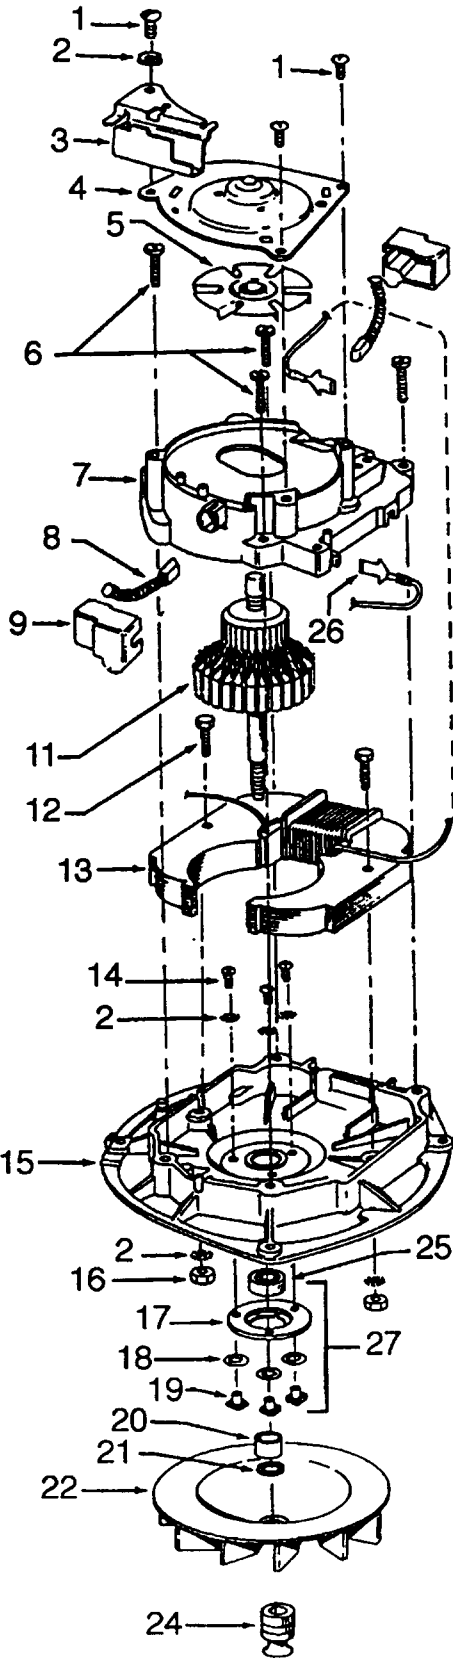

Motor

**Models C1065, C1067, C1069, C1085, C1401
C1405, C1425, C1429, U7021, U7063, U7077, U7079**

Motor #43574192

1-Speed w/ Guide

Motor #43574193

1-Speed w/o Guide

Ref. No.	Part No.	Description
1	45533AY	* Screw
2	14062	* Washer
3	41961009	Indicator Guide
4	42934002	Upper Bearing
5	38755004	Vent Fan
6	161535	* Screw
7	19857	+ Upper Motor Casing
8	47318012	Carbon Brush
9	36315003	Brush Insulator
11	44768051	Armature
12	45118	* Bolt
13	45412015	Field Coil
14	21772501	* Screw
15	42193006	Lower Motor Case
16	15673	* Nut
17	32184003	Retainer
18	19772	* Washer
19	45251	Nut
20	31731002	Spacer
21	166563	* Washer
22	38755011	Fan - Poly
24	43251003	Motor Pulley
25	24152807	Bearing
26	14320	* Terminal
27	43267006	Bearing Kit

ITEMS NOT ILLUSTRATED

35276006	Indicator Guide Spring