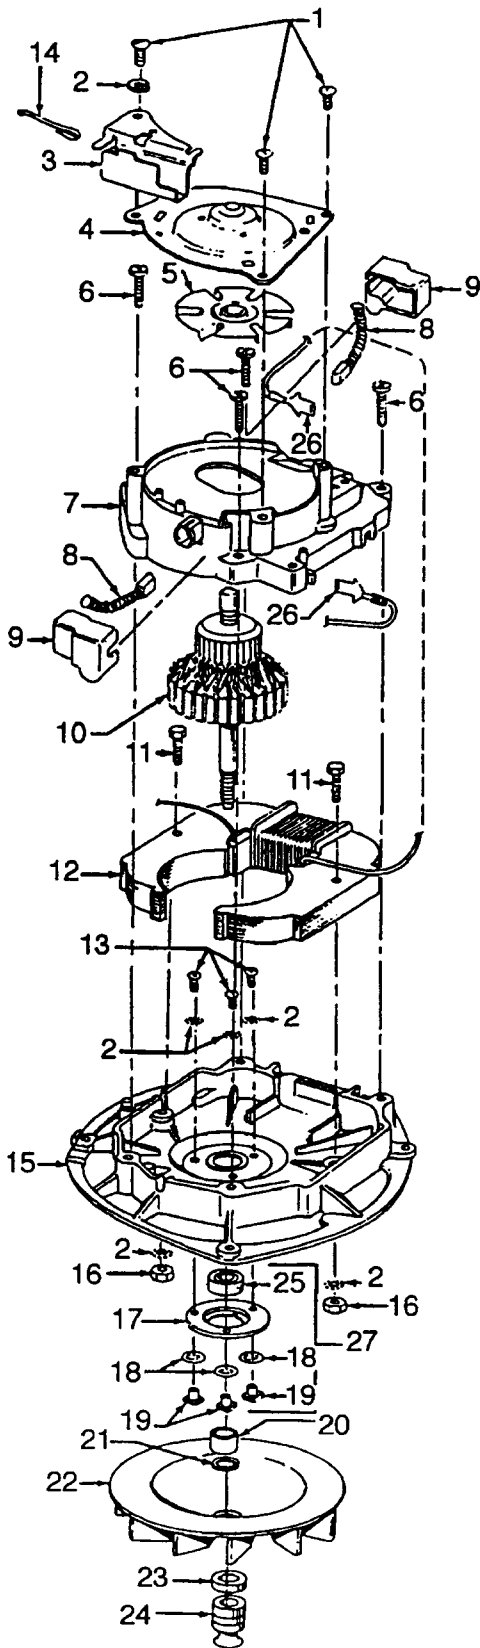

Motor 40309020
1 - Speed w/ Guide

Ref. No.	Part No.	Description
1	45533AY	+* Screw
2	14062	* Washer
3	41961009	Indicator Guide
4	42934002	Motor Casing Cap Assm.
5	38755005	Vent Fan
6	161535	* Screw
7	42195003	Upper Motor Casing
8	47318012	Carbon Brush
9	36315003	Brush Insulator
10	44768049	Armature
11	45118	* Bolt
12	45412035	Field Coil
13	21772501	* Screw
14	35276006	Indicator Guide Spring
15	42193006	Lower Motor Case
16	15673	* Nut
17	32184003	Retainer
18	19772	Washer
19	45251	Nut
20	31731002	Spacer
21	166563	* Washer
22	38755011	Fan
23	31162004	* Washer - Heat Insulating
24	38532009	Motor Pulley
25	24152807	Bearing
26	14320	* Terminal
27	43267006	Bearing Kit