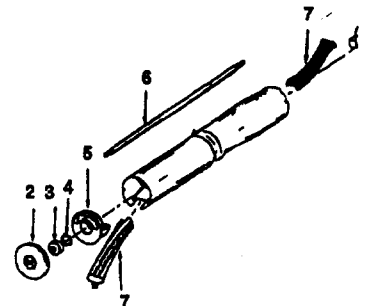

Agitator 48414021

Ref. No.	Part No.	Description
1	12985AY	Thread Guard - RH
2	48495AY	Thread Guard - LH
3	43267002	Bearing
4	21347003	* Washer
5	41435070	End
6	32724008	Shaft
7	48445001	Agitator Brush

Ref. No.	Part No.	Description
47	12954	+* Screw
48	47450AY	Pivot Pin
49	11735	Roller Kit
50	48409FW	Spring
51	19907	Bag Flange Clamp Lever
52	161513	Spring
53	34252005	* Yoke
54	32182001	* Wheel Retainer
55	38521019	Rear Wheel - AG
56	43263003	Cam Follower
57	33152003	Wheel Shaft
58	21312806	* Washer
59	35434040	Axle Retainer
60	21447229	Screw
61	47457AY	Wheel Shaft
62	37245081	Bottom Plate - AG
63	21312724	* Washer
64	34791AG	Carrier Wheel
65	21447020	* Screw
66	48422	* Rivet
67	21312781	* Washer
68	36153006	Latch
69	21447229	Screw
70	N/A	* Support Pad
71	48414021	Agitator - 2B
72	44783AG	Belt
73	34784021	Agitator Retainer Spring
74	N/A	
75	N/A	
76	42242269	Main Body - AG
77	12559FW	Spring
78	34665007	Pin Retainer
79	21631302	Handle Bolt
80	38673001	Bellows - AG
81	38657004	Top Fill Tube
82	4010001A	Throw Away Bag

PACKAGING MATERIAL

56711150	Assembly Inst. Sheet
56711151	Oper. Inst. Folder
58175135	Carton - C1431
58175176	Carton - C1439
58343033	Front Support
58366098	Rear Support