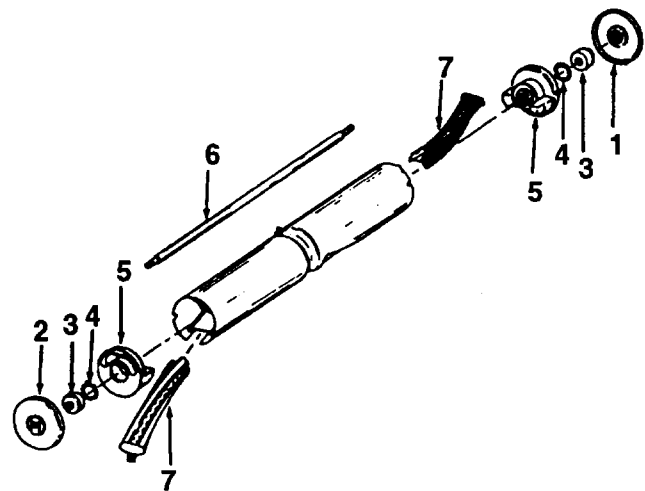

Ref. No.	Part No.	Description
69	21447229	* Screw
70	34111001	* Support Pad
71	48414021	Agitator - 2B
72	44783AG	Belt
73	34784021	Agitator Retainer Spring
74	21631302	Handle Bolt
75	N/A	
76	42242269	Main Body - AG
77	12559FW	Spring
78	34665007	Pin Retainer
79	21447229	* Screw
80	32242004	* Rivet
81	36231042	Furniture Guard - BU
82	41119009	Retainer & Sleeve
83	34287012	Baffle
84	21447211	* Screw
85	42251325	Hood - AAW
86	43574193	Motor- 1 Speed - (P - 22)

PACKAGING MATERIAL

56711069	+	Assembly Inst. Sheet
56711070	+	Instruction Book
58174080		Carton
58343025		Front Support
58366012		Rear Support
58216006		Dirt Cup Middle Pad

Agitator 48414021

Ref. No.	Part No.	Description
1	12985AY	Thread Guard - RH
2	48495AY	Thread Guard - LH
3	43267002	Bearing
4	21347003	* Conical Washer
5	41435070	End
6	32724008	Shaft
7	48445001	Agitator Brush