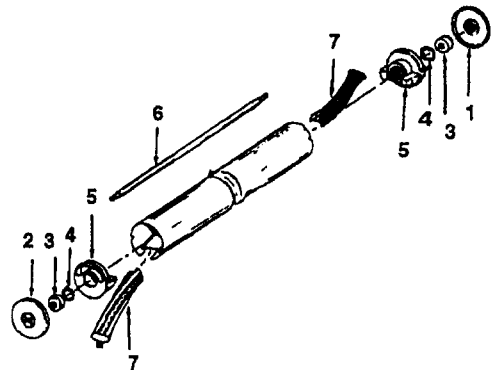

Agitator 48414021

Ref. No.	Part No.	Description
1	12985AY	Thread Guard - RH
2	48495AY	Thread Guard - LH
3	43267002	Bearing
4	21347003	* Washer
5	41435070	End
6	32724008	Shaft
7	48445001	Agitator Brush

Ref. No.	Part No.	Description
47	21481273	* Screw
48	47450AY	Pivot Pin
49	11735	Roller Kit
50	48409FW	Spring
51	19907	Bag Flange Clamp Lever
52	161513	Spring
53	34252005	* Yoke
54	32182001	* Wheel Retainer
55	38521019	Rear Wheel - AG
56	43263003	Cam Follower
57	41431013	Wheel Shaft
58	21312806	* Washer
59	35434040	Axle Retainer
60	21447229	* Screw
61	47457AY	Wheel Shaft
62	37245081	Bottom Plate - AG
63	21312724	* Washer
64	34791AG	Carrier Wheel
65	21447020	* Screw
66	48422	* Rivet
67	21312781	* Washer
68	36153006	Latch
69	21447229	Screw
70	34111001	* Support Pad
71	48414021	Agitator - 2B
72	44783AG	Belt
73	34784021	Agitator Retainer Spring
74	N/A	
75	N/A	
76	42242269	Main Body - AG
77	12559FW	Spring
78	34665007	Pin Retainer
79	21631302	Handle Bolt

PACKAGING MATERIAL

56711134	+ Assembly Inst. Sheet
56711136	+ Oper. Inst. Folder
59814067	Carton
58343025	Front Support
58366012	Rear Support