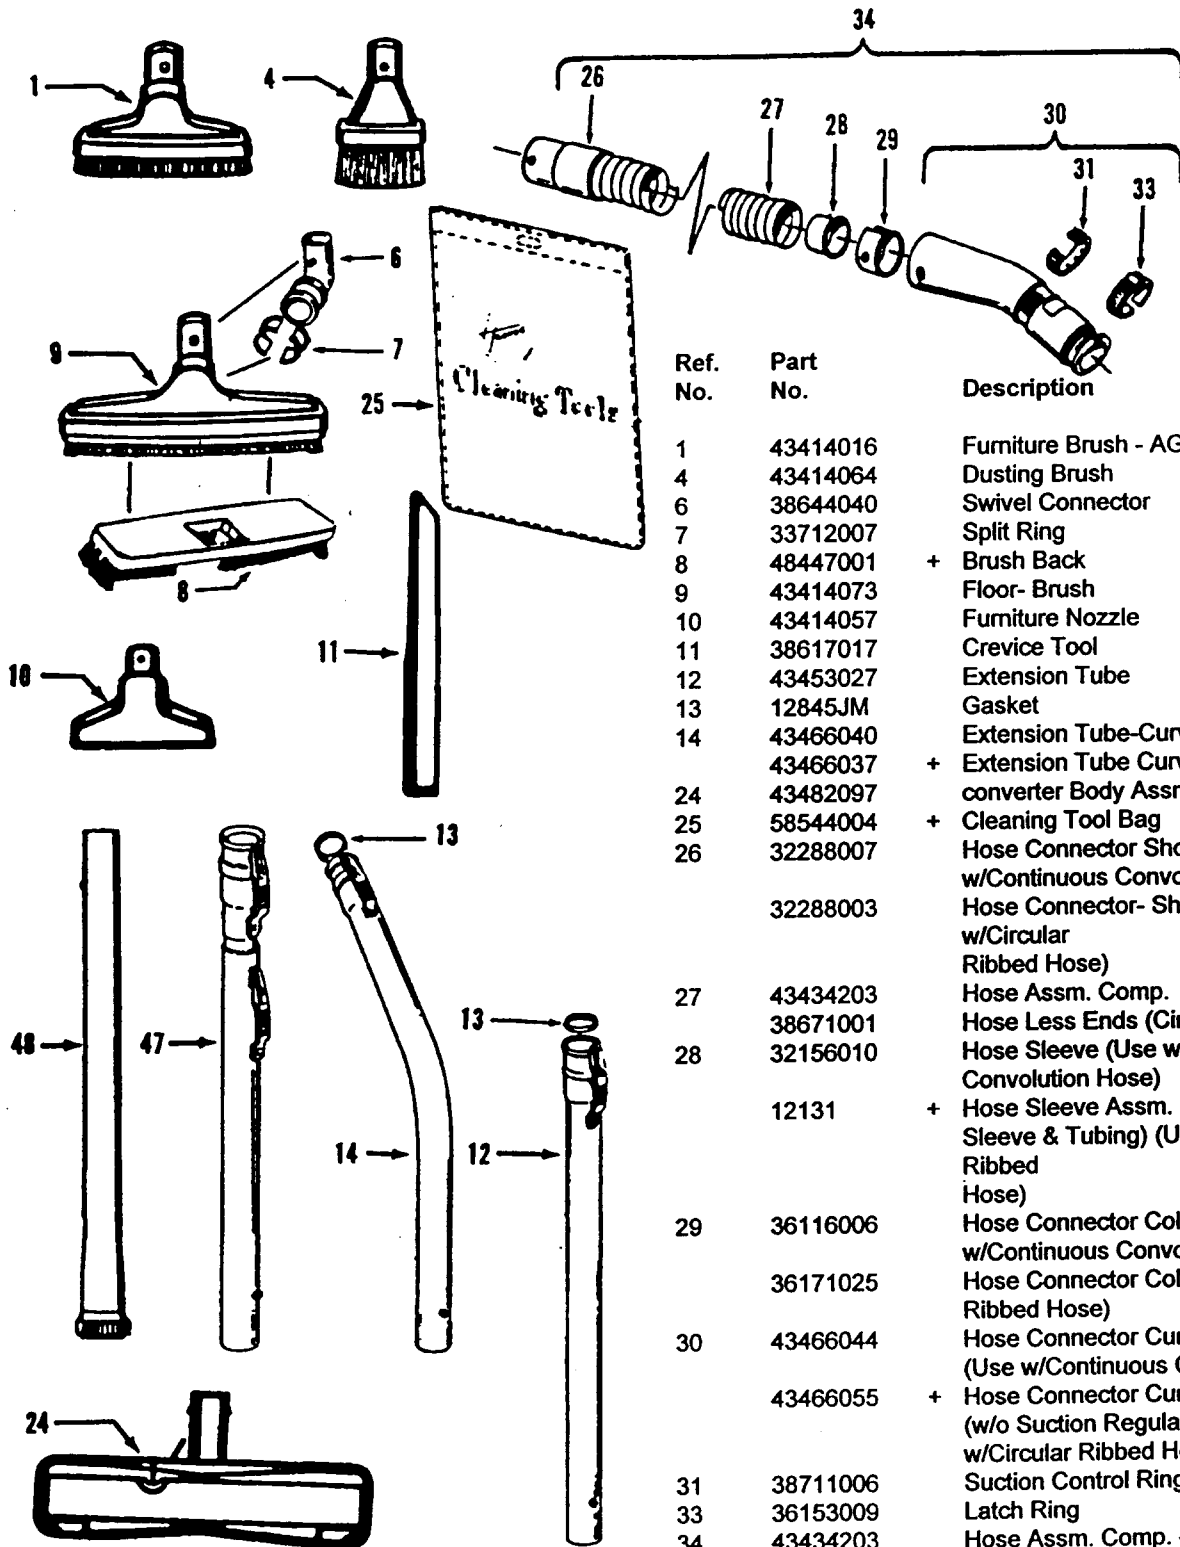

Cleaning Tools

Ref. No.	Part No.	Description
1	43414016	Furniture Brush - AG
4	43414064	Dusting Brush
6	38644040	Swivel Connector
7	33712007	Split Ring
8	48447001	+ Brush Back
9	43414073	Floor- Brush
10	43414057	Furniture Nozzle
11	38617017	Crevice Tool
12	43453027	Extension Tube
13	12845JM	Gasket
14	43466040	Extension Tube-Curved - 17
	43466037	+ Extension Tube Curved - 22
24	43482097	converter Body Assm.
25	58544004	+ Cleaning Tool Bag
26	32288007	Hose Connector Short (Use w/Continuous Convolution Hose)
	32288003	Hose Connector- Short (Use w/Circular Ribbed Hose)
27	43434203	Hose Assm. Comp.
	38671001	Hose Less Ends (Circular- Ribbed)
28	32156010	Hose Sleeve (Use w/Continuous Convolution Hose)
	12131	+ Hose Sleeve Assm. (Includes Hose Sleeve & Tubing) (Use w/Circular Ribbed Hose)
29	36116006	Hose Connector Collar (Use w/Continuous Convolution Hose)
	36171025	Hose Connector Collar (Use w/Circular Ribbed Hose)
30	43466044	Hose Connector Curved w/Rings AAP (Use w/Continuous Convolution Hose)
	43466055	+ Hose Connector Curved w/Latch Ring (w/o Suction Regulator) (Use w/Circular Ribbed Hose)
31	38711006	Suction Control Ring
33	36153009	Latch Ring
34	43434203	Hose Assm. Comp. - Front Conversion (Continuous Convolutions)(w/o Suction Regulator)
	43434209	Hose Assm. Comp. - Front Conversion Circular Ribbed w/o Suction Regulator
47	43458001	Extension Tube
48	3863801P	Extension Tube - Poly - AG