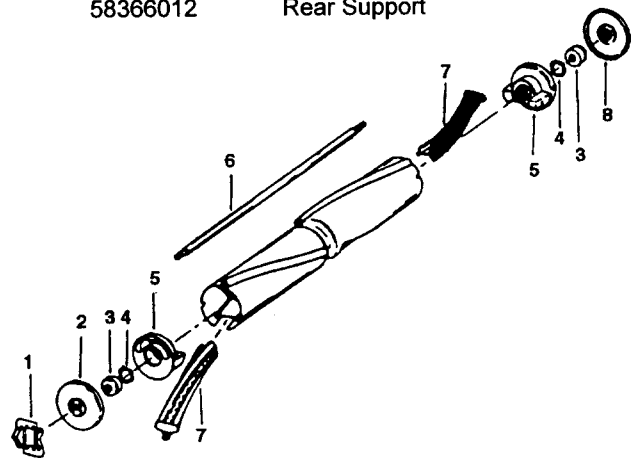

Ref. No.	Part No.	Description
49	11735	Roller Kit
50	48409FW	Spring
51	19907	Bag Flange Lever
52	161513	Spring
53	34252005	* Yoke
54	32182001	* Wheel Retainer
55	38521041	Rear Wheel - AG
56	43263003	Cam Follower
57	33152003	Wheel Shaft
58	21312806	* Washer
59	35434040	Axle Retainer
60	21479347	* Screw
61	47457AY	Wheel Shaft
62	42246062	Bottom Plate
63	21312724	* Washer
64	34791AG	Carrier Wheel
65	21447020	* Screw
66	48422	* Rivet
67	21312781	* Washer
68	36153006	Latch
69	21479229	Screw
70	34111001	* Support Pad
71	41435005	Agitator - 2B
72	44783AG	Belt
73	34784021	Retainer Spring
74	12138FW	Spring
75	12503EF	* Rivet
76	42242265	Main Body - JM
77	12559FW	Spring
78	34665007	Pin Retainer
79	17001FW	* Screw
80	32242004	* Rivet
81	36231037	Furniture Guard - AG
82	41119009	Retainer & Sleeve
83	34287012	Baffle
84	21447211	+* Screw
85	42251331	Hood - LX
86	43574193	Motor

PACKAGING MATERIAL

56711069	+ Assm. Inst. Sheet
56711070	+ Instruction Book
58174072	+ Carton
58343025	Front Support
58366012	Rear Support

Agitator 41435005

Ref. No.	Part No.	Description
1	35366	Thrust Spring
2	48495AY	Thread Guard - LH
3	43267002	Bearing
4	21347003	* Conical Washer
5	160542	End
6	32724008	Shaft
7	48445001	Agitator Brush
8	12985AY	Thread Guard - RH