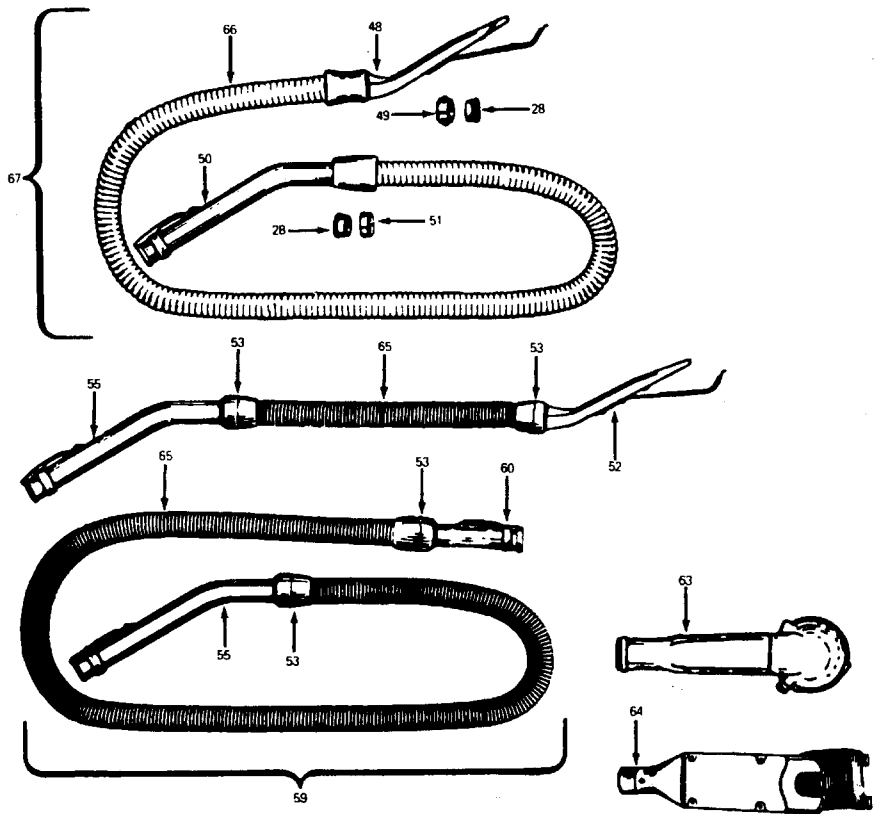

PACKAGING MATERIAL

56711069	+ Assm. Inst. Sheet
56711070	+ Instruction Book
58174072	+ Carton
58343025	Front Support
58366012	Rear Support

Agitator 41435005

Ref. No.	Part No.	Description
1	35366	Thrust Spring
2	48495AY	Thread Guard - LH
3	43267002	Bearing
4	21347003	* Conical Washer
5	160542	End
6	32724008	Shaft
7	48445001	Agitator Brush
8	12985AY	Thread Guard - RH

Cleaning Tools

Ref. No.	Part No.	Description
1	43414016	Furniture Brush - AG
4	43414064	Dusting Brush
6	38644040	Swivel Connector
7	33712007	Split Ring
8	48447001	+ Brush Back
9	43414073	Floor- Brush
10	43414057	Furniture Nozzle
11	38617017	Crevice Tool
12	43453027	Extension Tube
13	12845JM	Gasket
14	43466040	Extension Tube-Curved - 17
	43466037	+ Extension Tube Curved - 22
24	43482097	converter Body Assm.
25	58544004	+ Cleaning Tool Bag
26	32288007	Hose Connector Short (Use w/Continuous Convolution Hose)
	32288003	Hose Connector- Short (Use w/Circular Ribbed Hose)
27	43434203	Hose Assm. Comp.
	38671001	Hose Less Ends (Circular- Ribbed)
28	32156010	Hose Sleeve (Use w/Continuous Convolution Hose)
	12131	+ Hose Sleeve Assm. (Includes Hose Sleeve & Tubing) (Use w/Circular Ribbed Hose)
29	36116006	Hose Connector Collar (Use w/Continuous Convolution Hose)
	36171025	Hose Connector Collar (Use w/Circular Ribbed Hose)
30	43466044	Hose Connector Curved w/Rings AAP (Use w/Continuous Convolution Hose)
	43466055	+ Hose Connector Curved w/Latch Ring (w/o Suction Regulator) (Use w/Circular Ribbed Hose)
31	38711006	Suction Control Ring
33	36153009	Latch Ring
34	43434203	Hose Assm. Comp. - Front Conversion (Continuous Convolutions)(w/o Suction Regulator)
	43434209	Hose Assm. Comp. - Front Conversion Circular Ribbed w/o Suction Regulator
47	43458001	Extension Tube
48	3863801P	Extension Tube - Poly - AG