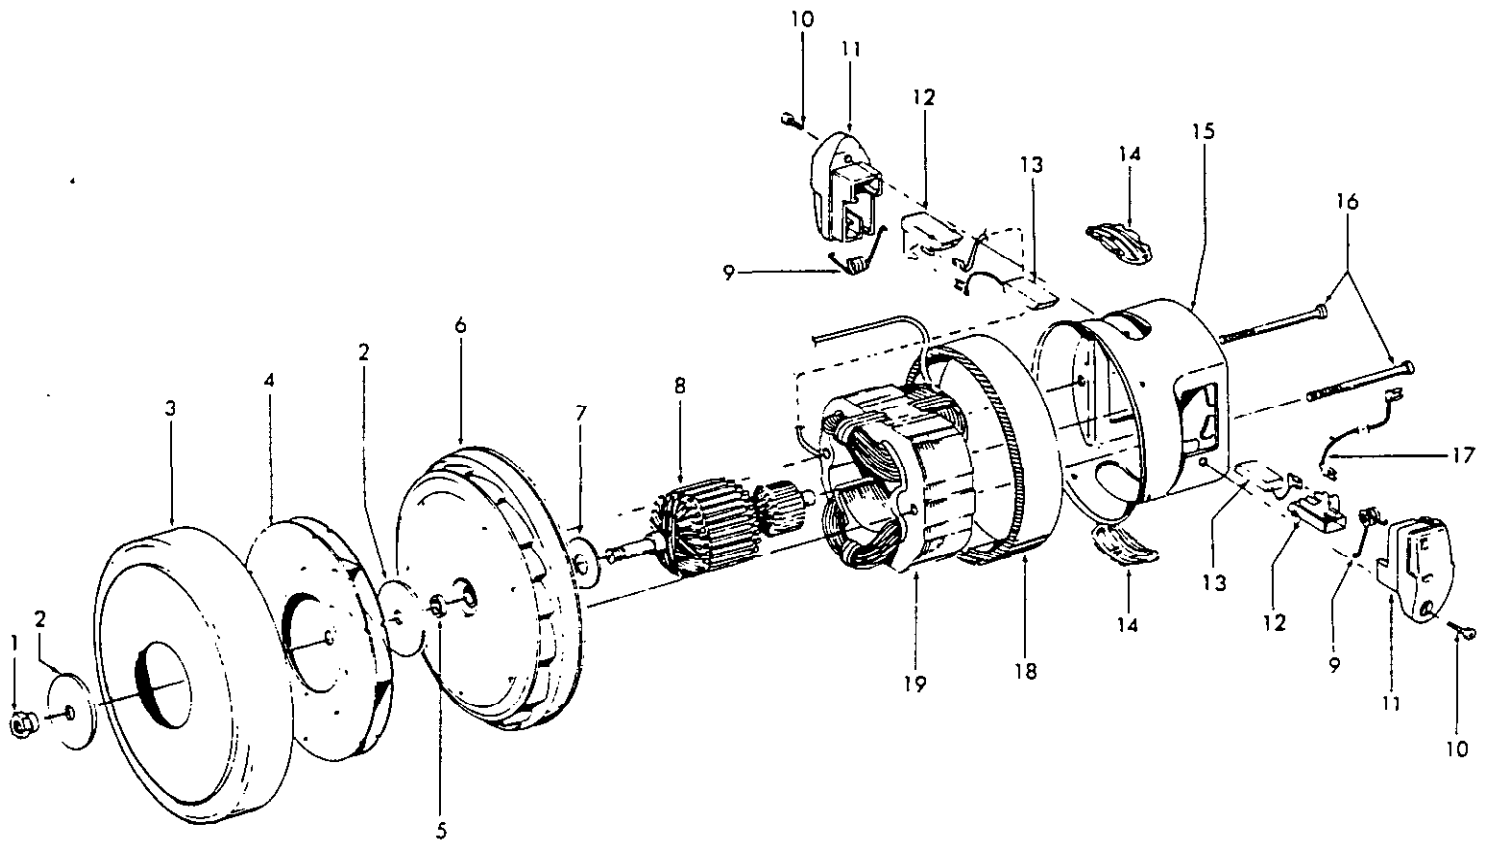

# Motor Assembly

Ref. Part  
No. No.

Description

Ref. Part  
No. No.

Description

43576161	Motor Assm.
1 12028 AY	Nut
2 21312774	Washer - FW (2)
3 37196065	Fan Cover
4 43551008	Fan
5 31148011	Bearing Spacer
6 43551028	Diffuser Assm. Comp.
7 N/A	
8 44765220	Armature Assm.

9 38353004	Spring (2)
10 21429406	Screw (2)
11 1688038 AG	Brush Carrier (2)
12 168506	Brush Holder (2)
13 167679	Motor Brush Assm. (2)
14 169702 BZ	Bushing (2)
15 42193025	Motor Housing Assm.
16 21447222	+ Field Lamination Bolt (2)
17 46176001	Lead Wire Assm.
18 36322031	Motor Gasket
19 45311048	Field Assm.