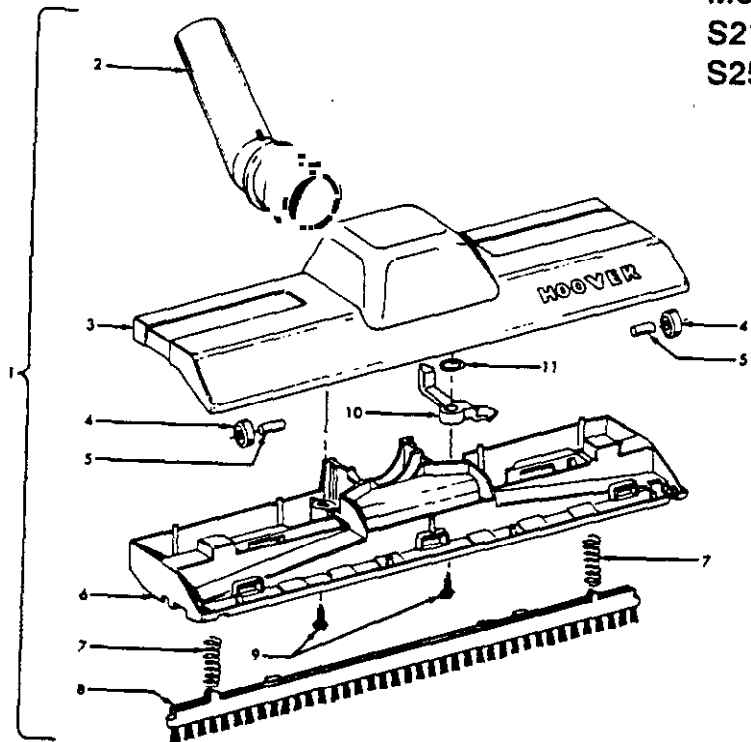

Rug & Floor Nozzle

Models S2141, S2147,
S2139-080, S2149,
S2515, S2541, S2551