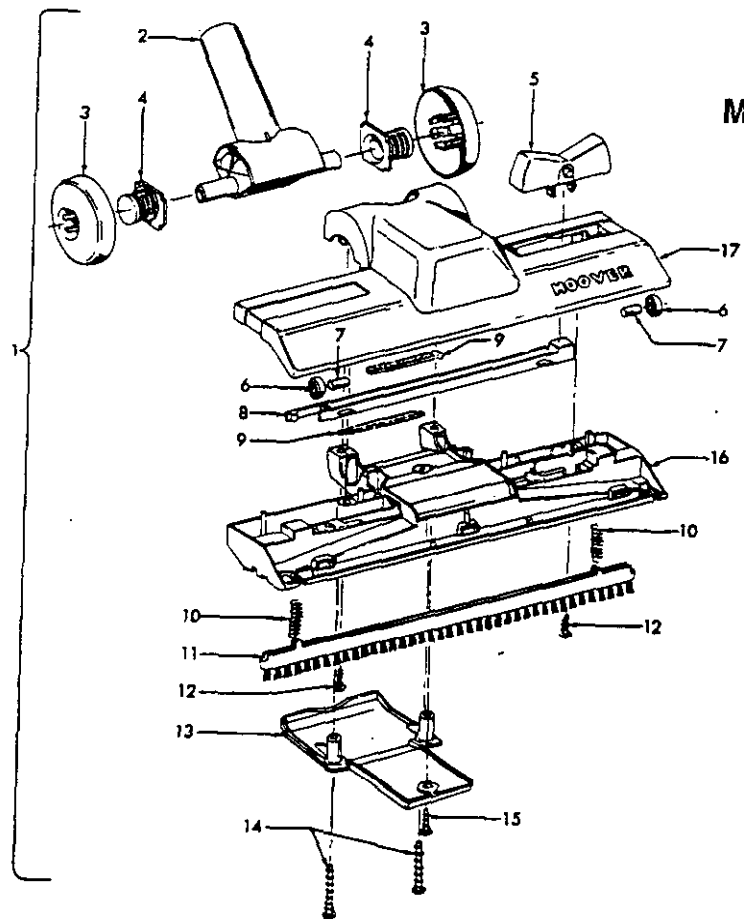

Model S2155, S2561