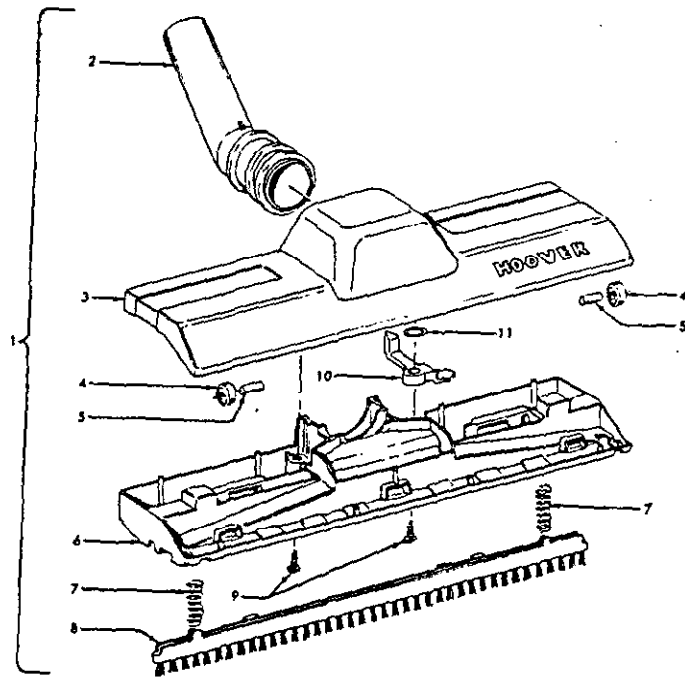

Rug & Floor Nozzle

Models S2095, S2097, S2103, S2131, S2135