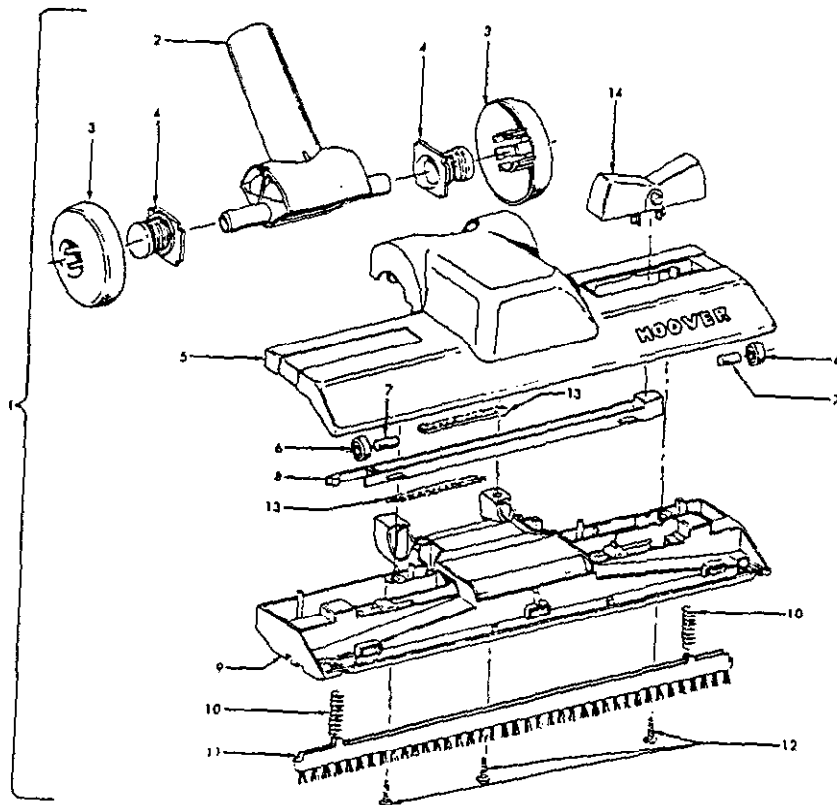

Model S2099