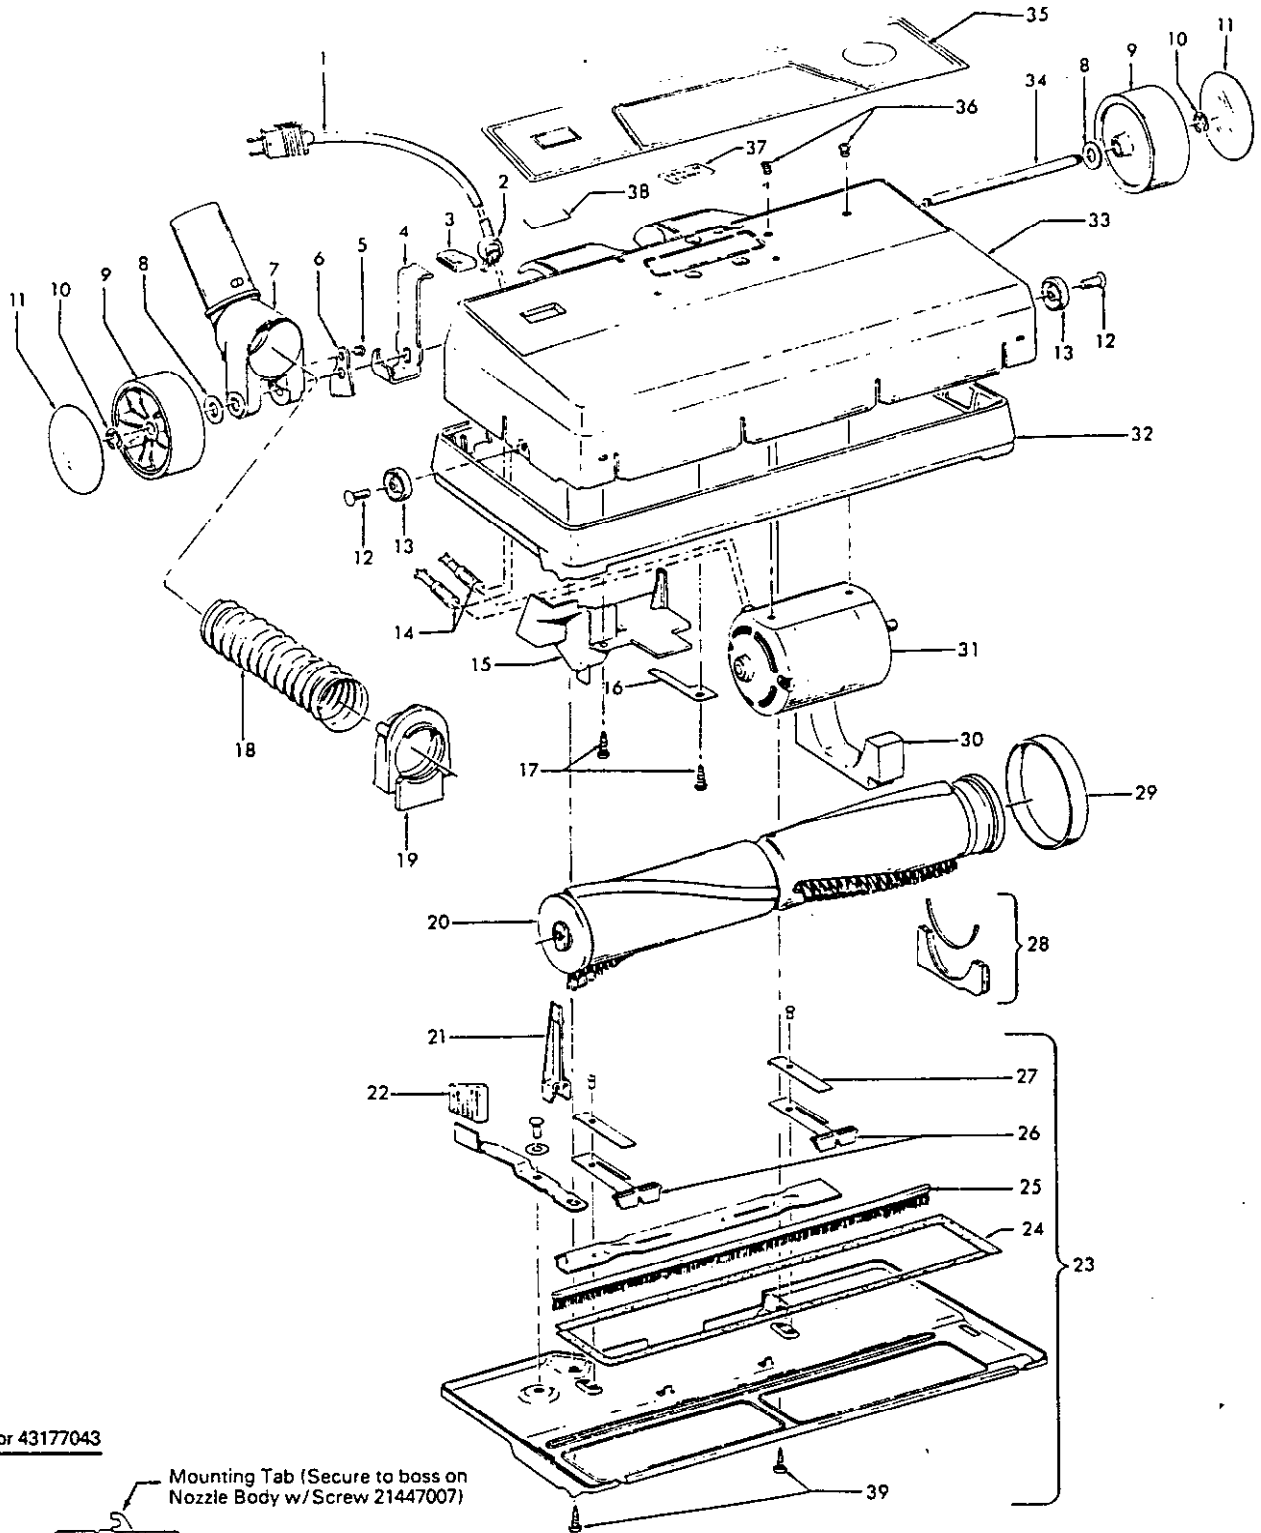

# Qulk-Broom - Powered Nozzle

Model S2043

Motor 43177043

Mounting Tab (Secure to boss on Nozzle Body w/ Screw 21447007)

After Jan. 1980