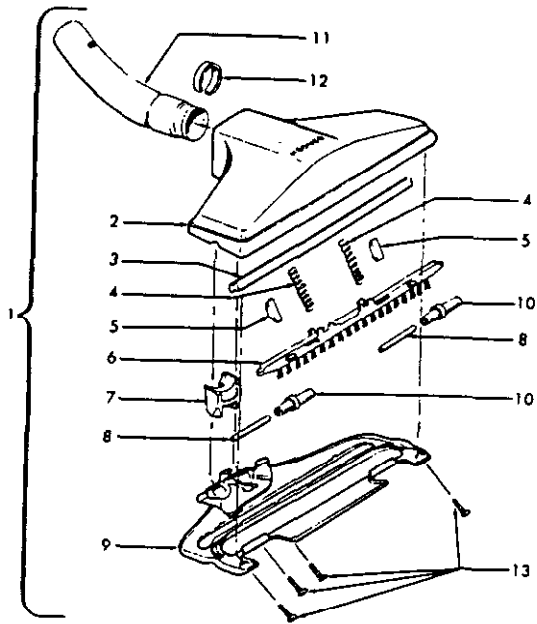

Rug & Floor Nozzle

Models S2001, S2003, S2009, S2011, S2039, S2041, S2087, S2087-900

Rug & Floor Nozzle

Models S2001, S2003, S2009, S2011, S2039, S2041, S2087, S2087-900

Ref. No.	Part No.	Description
1	48476030	Rug & Floor Nozzle Comp. - CD - S2011
	43414101	Rug & Floor Nozzle - AAP - S2003, S2041
2	38615006	+ Nozzle - EK - S2003
	38615030	Nozzle - KZ - S2041
	38615032	Nozzle - CD - S2011
3	16214	Gasket - S2003, S2011, S2041
4	15963	FW Spring - S2003, S2011, S2041
5	13261	AY * Rib Shoe - S2003, S2011, S2041
6	16184	Brush Back - S2003, S2011, S2041
7	161413	* Tube Retainer - S2003, S2011, S2041
8	13272	+ Roller Shaft - S2003, S2011, S2041
9	42246002	Bottom Plate - S2003, S2011, S2041
10	13157	AG Roller - S2003, S2011, S2041
11	16269	JM Connector Tube - S2003, S2011
	43463012	Connector Tube - JM - S2041
12	13267	+* Gasket - S2003, S2011, S2041
13	12955	* Screw - S2003, S2011, S2041
14	34113001	+ Seal - S2001, S2009, S2039
15	169241	AW * Washer - S2001, S2009, S2039, S2087, S2087-900
16	169239	AG Wheel
17	13730	* Lock Ring - S2001, S2009, S2039, S2087, S2087-900
18	169242	Wheel Cover - S2001, S2009, S2039, S2087, S2087-900
19	169260	JM Nozzle - S2001, S2009
	38615101	Nozzle - S2039
	38615164	Nozzle - MX - S2087, S2087-900
20	34112001	* Seal - S2001, S2009, S2039, S2087, S2087-900
21	34223002	Seal - S2001, S2009, S2039, S2087, S2087-900
22	169250	AG Brush Housing - S2001, S2009, S2039, S2087, S2087-900
23	169253	AY Rib Shoe - S2001, S2009, S2039, S2087, S2087-900
24	169256	Brush Back - S2001, S2009, S2039, S2087, S2087-900

Ref. No.	Part No.	Description
25	169247	JM Furniture Guard
	169247	AG + Furniture Guard
26	169251	Gasket - S2001, S2009, S2039, S2087, S2087-900
27	169538	Bottom Plate - S2001, S2009, S2039, S2087, S2087-900
28	21481464	Screw - S2001, S2009, S2039, S2087, S2087-900
29	21481465	Screw - S2001, S2009, S2039, S2087, S2087-900
30	169243	AG Roller - S2001, S2009, S2039, S2087, S2087-900
31	21312758	* Washer - S2001, S2009, S2039, S2087, S2087-900
32	169244	AW Roller Shaft - S2001, S2009, S2039, S2087, S2087-900
33	24735081	* Lock Ring - S2001, S2009, S2039, S2087, S2087-900
34	166649	FW Spring - S2001, S2009, S2039, S2087, S2087-900
35	34513001	Seal - L.H. - S2001, S2009, S2039, S2087, S2087-900
36	34513002	Seal - R.H. - S2001, S2009, S2039, S2087, S2087-900
37	169240	AY + Wheel Shaft - S2001, S2009, S2039, S2087, S2087-900
38	169249	JM + Connector Tube
39	34122006	Seal - S2001, S2009, S2039, S2087-900
40	169254	JM Suction Control Knob
	169254	MX + Suction Control Knob
41	43414101	Rug/Floor Nozzle
	48476053	+ Rug/Floor Nozzle Comp. - JZ