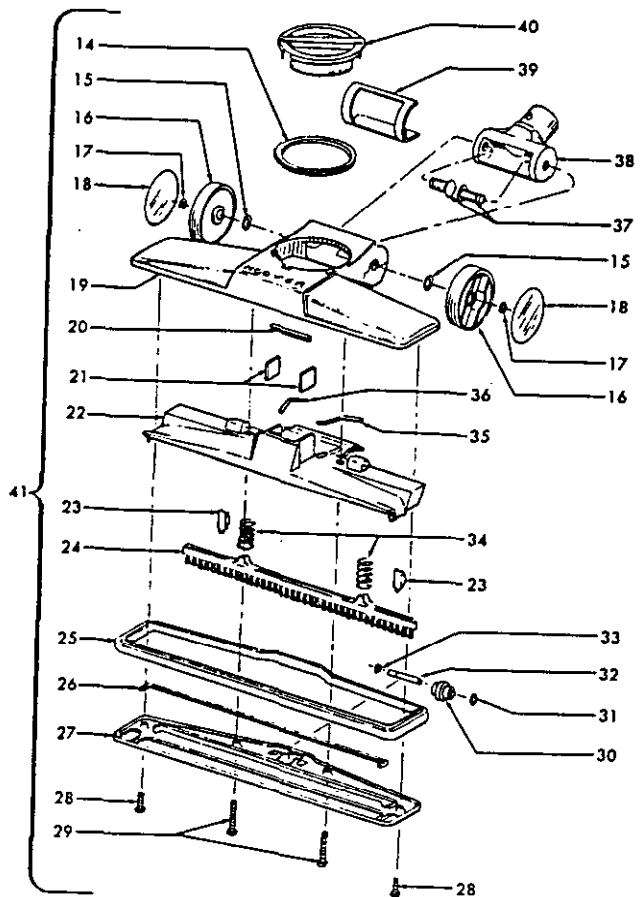

Rug & Floor Nozzle

Models S2001, S2003, S2009, S2011, S2039, S2041, S2087, S2087-900

Rug & Floor Nozzle

Models S2001, S2003, S2009, S2011, S2039, S2041, S2087, S2087-900

Ref. No.	Part No.	Description
1	48476030	Rug & Floor Nozzle Comp. - CD - S2011
	43414101	Rug & Floor Nozzle - AAP - S2003, S2041
2	38615006	+ Nozzle - EK - S2003
	38615030	Nozzle - KZ - S2041
	38615032	Nozzle - CD - S2011
3	16214	Gasket - S2003, S2011, S2041
4	15963	FW Spring - S2003, S2011, S2041
5	13261	AY * Rib Shoe - S2003, S2011, S2041
6	16184	Brush Back - S2003, S2011, S2041
7	161413	* Tube Retainer - S2003, S2011, S2041
8	13272	+ Roller Shaft - S2003, S2011, S2041
9	42246002	Bottom Plate - S2003, S2011, S2041
10	13157	AG Roller - S2003, S2011, S2041
11	16269	JM Connector Tube - S2003, S2011
	43463012	Connector Tube - JM - S2041
12	13267	+* Gasket - S2003, S2011, S2041
13	12955	* Screw - S2003, S2011, S2041
14	34113001	+ Seal - S2001, S2009, S2039
15	169241	AW * Washer - S2001, S2009, S2039, S2087, S2087-900
16	169239	AG Wheel
17	13730	* Lock Ring - S2001, S2009, S2039, S2087, S2087-900
18	169242	Wheel Cover - S2001, S2009, S2039, S2087, S2087-900
19	169260	JM Nozzle - S2001, S2009
	38615101	Nozzle - S2039
	38615164	Nozzle - MX - S2087, S2087-900
20	34112001	* Seal - S2001, S2009, S2039, S2087, S2087-900
21	34223002	Seal - S2001, S2009, S2039, S2087, S2087-900
22	169250	AG Brush Housing - S2001, S2009, S2039, S2087, S2087-900
23	169253	AY Rib Shoe - S2001, S2009, S2039, S2087, S2087-900
24	169256	Brush Back - S2001, S2009, S2039, S2087, S2087-900

Ref. No.	Part No.	Description
25	169247	JM Furniture Guard
	169247	AG + Furniture Guard
26	169251	Gasket - S2001, S2009, S2039, S2087, S2087-900
27	169538	Bottom Plate - S2001, S2009, S2039, S2087, S2087-900
28	21481464	Screw - S2001, S2009, S2039, S2087, S2087-900
29	21481465	Screw - S2001, S2009, S2039, S2087, S2087-900
30	169243	AG Roller - S2001, S2009, S2039, S2087, S2087-900
31	21312758	* Washer - S2001, S2009, S2039, S2087, S2087-900
32	169244	AW Roller Shaft - S2001, S2009, S2039, S2087, S2087-900
33	24735081	* Lock Ring - S2001, S2009, S2039, S2087, S2087-900
34	166649	FW Spring - S2001, S2009, S2039, S2087, S2087-900
35	34513001	Seal - L.H. - S2001, S2009, S2039, S2087, S2087-900
36	34513002	Seal - R.H. - S2001, S2009, S2039, S2087, S2087-900
37	169240	AY + Wheel Shaft - S2001, S2009, S2039, S2087, S2087-900
38	169249	JM + Connector Tube
39	34122006	Seal - S2001, S2009, S2039, S2087-900
40	169254	JM Suction Control Knob
	169254	MX + Suction Control Knob
41	43414101	Rug/Floor Nozzle
	48476053	+ Rug/Floor Nozzle Comp. - JZ