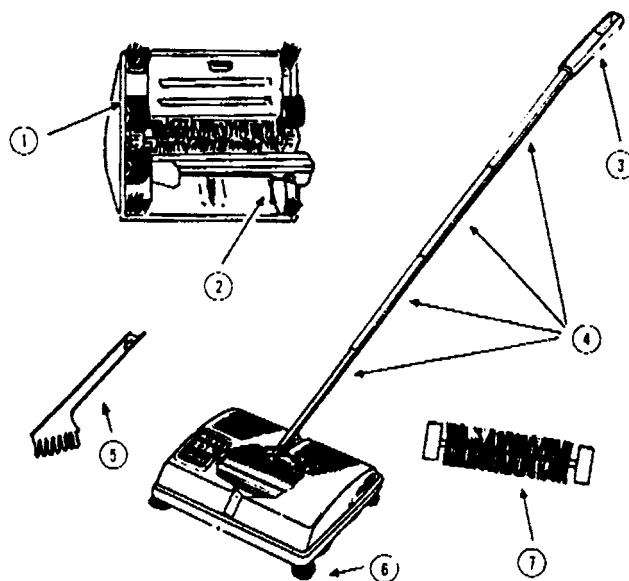

UPRIGHT U3, U4, U5, U6, U7

- GE-4X14..... Belt, sold each
- GE-169..... Belt, sold each (R)
- MP-113..... Switch, step-on (R)
- EL-601..... Switch, handle (R)
- MP-230..... Cord, 30 ft, white, stripped end (R)
- MP-366..... Spring, bag clamp (R)
- MP-26..... Bag Spring, for disposable paper bag
- GE-33X56..... Armature

CANISTER P1C16 / P5C16

- N/A..... Cloth Bag, complete
- 105..... Paper Bag, Swivel Top5 pack (R)
- MP-225..... Cord, 20 ft, 2 wire, white, stripped end (R)
- MP-230..... Cord, 30 ft, 2 wire, white, stripped end
- SS-34..... Strain Relief Bushing, sold each (R)
- N/A..... Carbon Brush, (R)
- N/A..... Upholstery Tool, (R)
- GE-408..... Wand, straight (R)
- L-31120..... Fan, (R)
- GE-400..... Rug Nozzle Assy, (R)