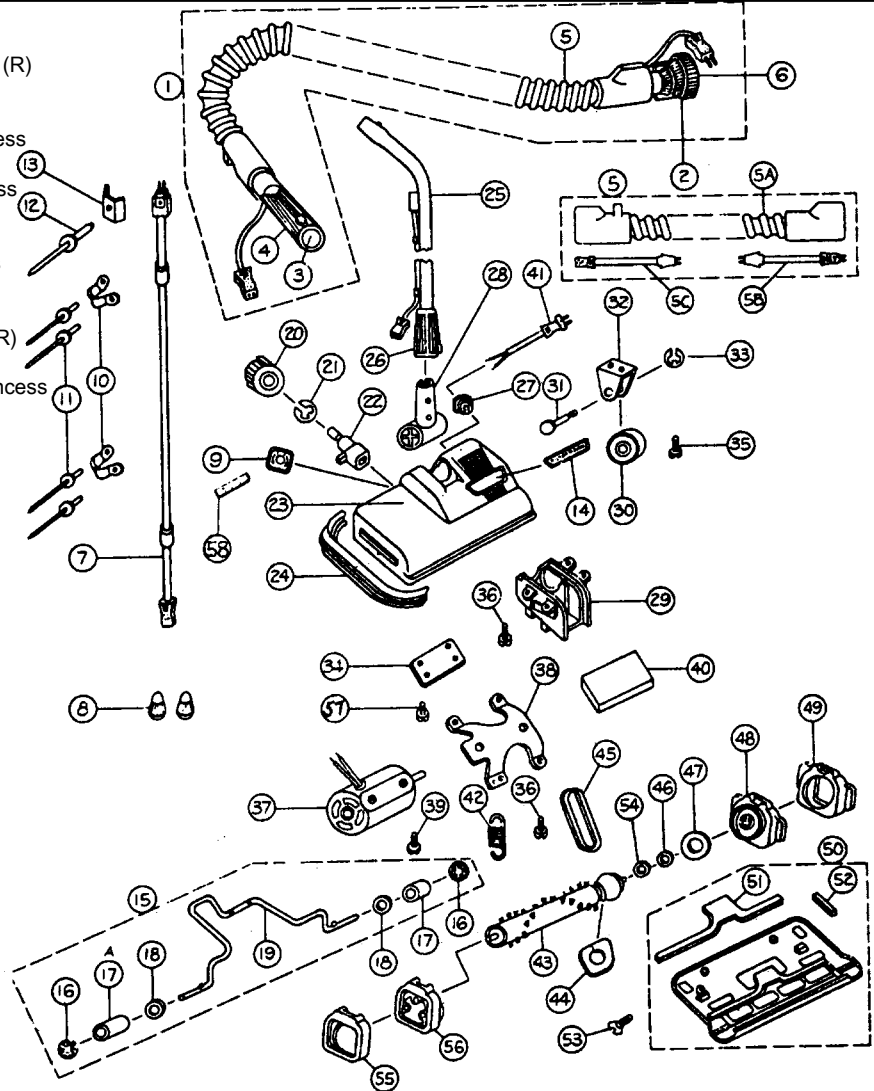

FILTER QUEEN

Models: F48, G48, Princess Power Nozzle

- 1.....FQ-GRPG4884Electric Hose Assy, grey, Princess
- 1.....FQ-GRB8884Electric Hose Assy, brown
- 1.....FQ-100Electric Hose Assy, brn, crushproof (R)
- 1.....FQ-500Electric Hose Assy, brown, wire (R)
- 2.....FQ-GRD4880Machine End Coupling, brown
- 2.....FQ-GRPG4880Machine End Coupling, gray, Princess
- 2.....FQ-221BNMachine End Coupling, brown (R)
- 2.....FQ-GR9680Machine End Coupling, red, Princess
- 3.....FQ-GRB3385Wand End Coupling, brown
- 3.....FQ-202BNWand End Coupling, brown (R)
- 3.....FQ-GRPG4885Wand End Coupling, gray, Princess
- 3.....NLAWand End Coupling, tan (R)
- 4.....FQ-D33842Cover, wand end coupling, brown
- 4.....NLACover, wand end coupling, brown (R)
- 4.....NLACover, wand end coupling, tan (R)
- 4.....NLACover, wand end coupling, red, Princess
- 5B.....FQ-G48821Pigtail, machine end, brown, M/M
- 5B.....FQ-R48821Pigtail, machine end, white, M/F
- 5B.....FQ-150Pigtail, machine end, brown, M/F,
for FQ-100 hose
- 5C.....FQ-G48822Pigtail, wand end, brown, M/F
- 5C.....FQ-R48822Pigtail, wand end, white, F/F
- 5C.....NLAPigtail, wand end, brown, F/F,
for FQ-100 hose (R)
- 6.....FQ-3407Gasket, coupling
- 7.....FQ-GRE4836Wand Cord, brown
- 7.....FQ-GR9636Wand Cord, black, Princess
- 8.....SS-71BWire Nut, box of 100 (R)
- 9.....NLAHi-Lo Indicating Plate, Princess
- 10.....FQ-48305Cord Clip, 10 pk
- 11.....FQ-48329Pop Rivet, 100 pk
- 12.....FQ-48304Cord Connector Clamp, 10 pk
- 13.....FQ-48317Pop Rivet
- 14.....NLADecal, brown
- 14.....FQ-95706Nameplate, Princess
- 15.....FQ-GR5222Roller Arm Assy
- 16.....FQ-48276Retainer Ring, 100 pk
- 17.....FQ-52283LShort Roller, 10 pk
- 17A.....FQ-5248000301Long Roller, 10 pk
- 18.....FQ-48243Washer, 100 pk
- 19.....FQ-52281Roller Arm
- 20.....FQ-48221Control Knob, F48,G48
- 20.....FQ-PG48221Control Knob, Princess
- 21.....FQ-52222Retainer Spring
- 22.....FQ-52225Cam, 10 pk
- 23.....FQ-G48209Nozzle Body, brown
- 23.....FQ-PG48209Nozzle Body, Princess
- 24.....NLABumper, F48,G48
- 24.....FQ-RB88201Bumper, Princess
- 25.....NLAHandle Tube Assy, w/ cord, brown
- 25.....FQ-GRPG4830Handle Tube Assy, w/ cord, Princess
- 26.....FQ-350842AWand Seal, brown
- 26.....NLAWand Seal, brown (R)
- 26.....NLAWand Seal, tan (R)
- 26.....FQ-PG48842Wand Seal, Princess
- 27.....SS-34Strain Relief, Princess, sold ea, (R)
- 28.....FQ-GRG4887Swivel Neck, brown
- 28.....FQ-GRPG4887Swivel Neck, Princess
- 29.....FQ-GRG4826Retainer Assy, swivel neck, Princess
- 30.....FQ-48248Wheel, 10 pk
- 31.....FQ-52249Shaft, wheel, 10 pk
- 32.....FQ-52247Bracket, wheel, 10 pk
- 33.....FQ-48251Retainer Ring, 100 pk
- 34.....FQ-48282Retainer Plate, roller arm
- 35.....FQ-31215PScrew, retainer plate, 100 pk
- 36.....FQ-33719PScrew, 100 pk
- 37.....FQ-GR8808Motor
- 37.....FQ-GR4808GSMotor, 4 holes
- 37.....FQ-403Motor, (R)