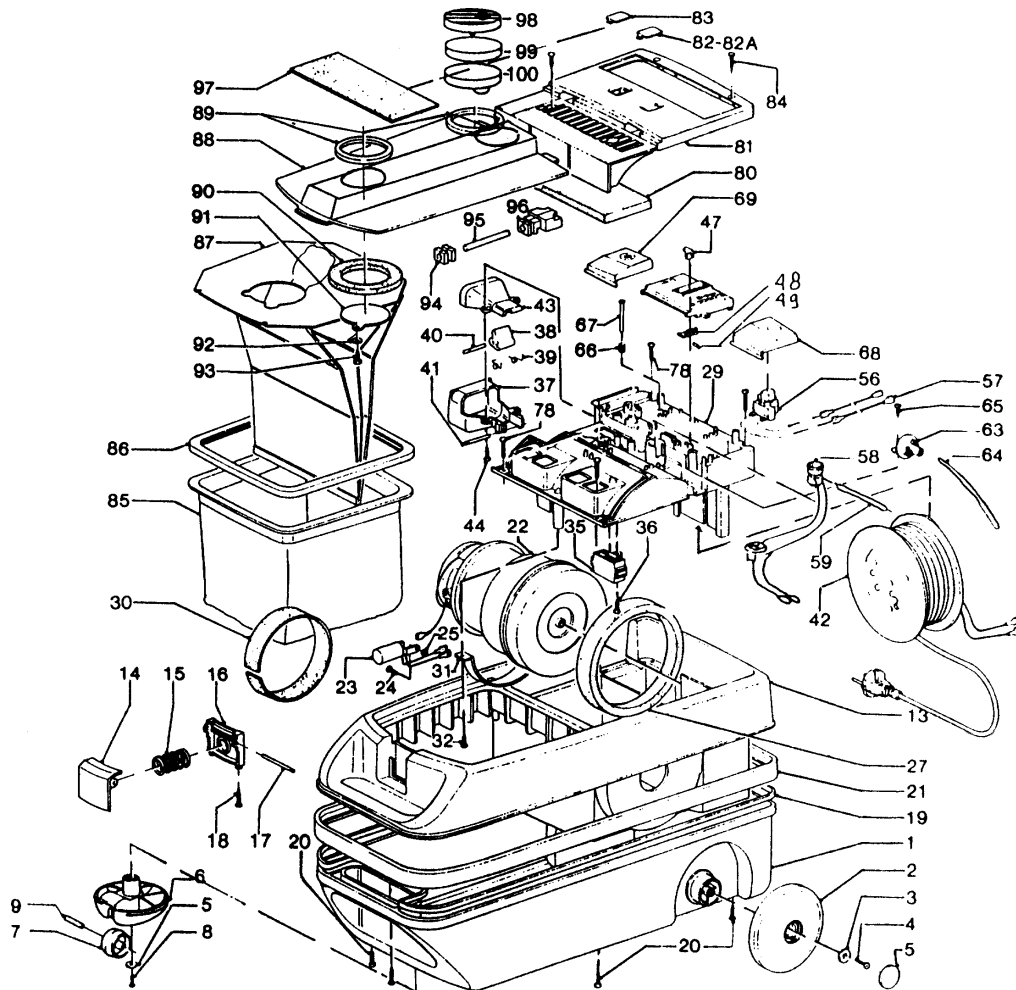

FILTER QUEEN

Model: EP-4000 ElektraPure

- | | | | | | |
|----------|---------------------|-----------------------------------|----------|---------------------|---------------------------------------|
| 1 | FQ-EP23357252 | Lower Housing, anthracite | 58 | FQ-EP18850021 | Suction Power Indicator & Socket Assy |
| 2 | FQ-EP23311061 | Rear Wheel | 63 | FQ-EP46322050 | Vacuum Switch |
| 3 | FQ-EP66560580 | Washer | 64 | FQ-EP22227000 | Hose, for vacuum switch |
| 5 | FQ-EP23303145 | Ornamental Hub Cap | 66 | FQ-EP22300100 | Compression Spring |
| 6 | FQ-EP23308551 | Swivel Caster Housing | 67 | FQ-EP69313440 | Rivet |
| 7 | FQ-EP23303555 | Swivel Caster | 68 | FQ-EP17600452 | Cable Pedal |
| 9 | FQ-EP22103520 | Swivel Caster Shaft | 69 | FQ-EP17600552 | Cable Brake Pedal |
| 13 | FQ-EP23357253 | Upper Housing, anthracite | 80 | FQ-EP29519750 | Noise Muffling Filter |
| 14-1 .. | FQ-EP17344058 | Catch Assembly, anthracite | 81 | FQ-EP17600652 | Motor Unit Cover Plate, EP4510 |
| 19 | FQ-EP23199991 | Sealing Strip | 82 | FQ-EP22302680 | Dustbag Cover Plate Light |
| 21 | FQ-EP23399950 | Buffer Strip | 83 | FQ-EP17602650 | Cover Power Nozzle Connection |
| 22 | FQ-EP12441030 | Motor | 85 | FQ-EP15144000 | Dustbag Assembly |
| 23 | FQ-EP44200202 | Capacitor | 86 | FQ-EP23125560 | Ring for Dustbag |
| 27 | FQ-EP23114570 | Lower Rubber Motor Ring | 87 | FQ-EP15244195 | Filter |
| 29 | FQ-EP23323851 | Motor Unit Support | 88 | FQ-EP17352052 | Lid Assembly, EP4510 |
| 30 | FQ-EP23132590 | Middle Rubber Motor Ring | 89 | FQ-EP23307086 | Ring for Lid |
| 31 | FQ-EP21171000 | Motor Clamp | 90 | FQ-EP29509070 | Sealing Ring |
| 35 | FQ-EP18744022 | Terminal Block Assembly | 91 | FQ-EP23106861 | Rubber Check Valve |
| 37-4 .. | FQ-EP17344055 | Lower Cord Brake Housing | 94 | FQ-EP23101000 | Protection for Vacuum Hose |
| 42 | FQ-EP17352510 | Cord Reel Assembly | 95 | FQ-EP22211000 | Vacuum Hose |
| 43 | FQ-EP23306551 | Upper Cord Brake Housing | 96 | FQ-EP23106350 | Connecting Block, vacuum hose |
| 45 | FQ-EP17600352 | Cover Plate, printed EP4510 | 97 | FQ-EP15444580 | Exhaust Filter, 3 pk |
| 47 | FQ-EP23302351 | Power Selector Slide | 98 | FQ-EP23311055 | Upper Part Diffusor |
| 48 | FQ-EP23332792 | Locking Plate, for slide selector | 99 | FQ-EP29510013 | Carbon Filter |
| 49 | FQ-EP69950314 | Clamping Pin | 99a ... | FQ-EP29510052 | Filter |
| 54 | FQ-EP43922007 | Electric Power Selector, EP4510r | 100 ... | FQ-EP23311056 | Lower Part Diffusor |
| 56 | FQ-EP3401000 | Switch | | | |