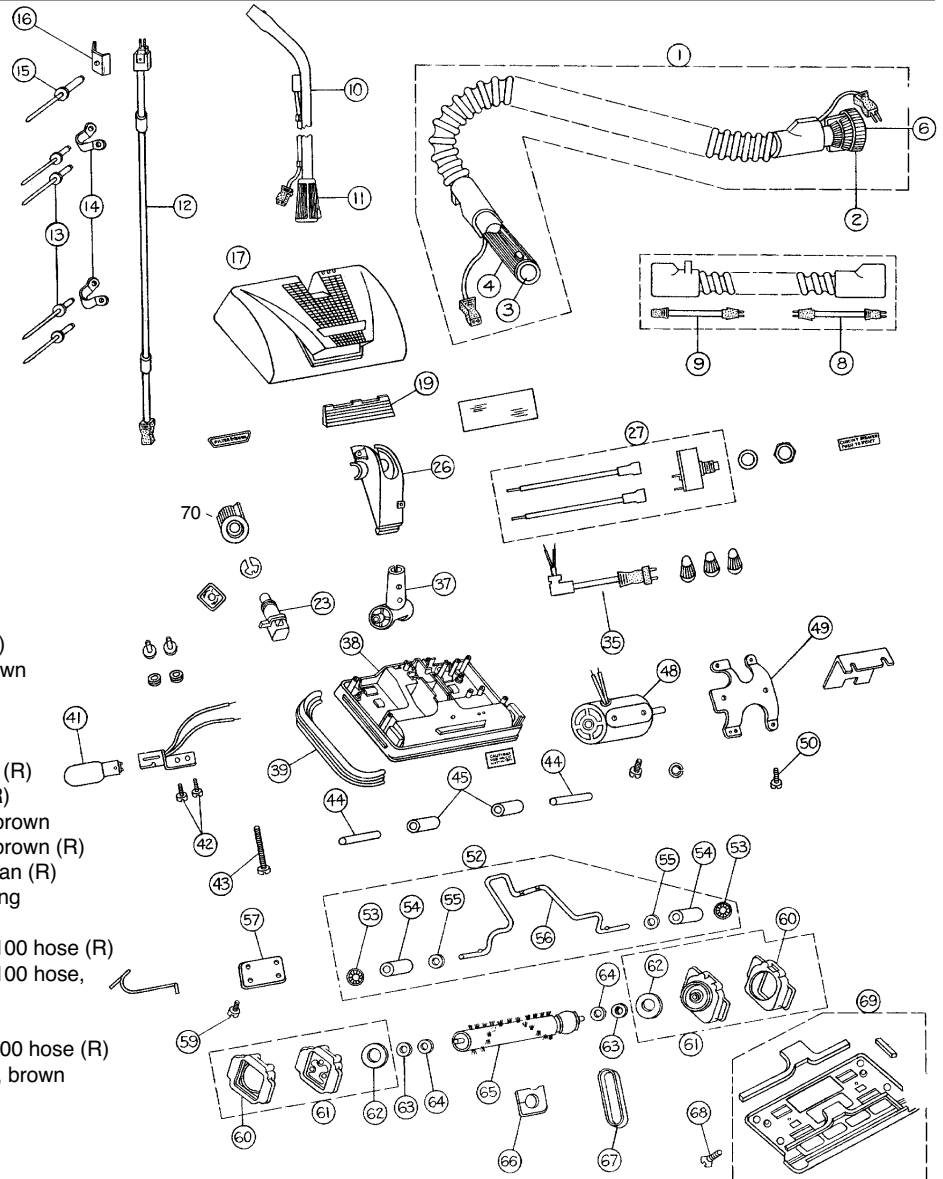

FILTER QUEEN

Models: 88, B88, K88 Power Nozzle

- 1 FQ-GRG4884 **Electric Hose Assy**, brown
- 1 FQ-100 **Electric Hose Assy**, brown, crushproof (R)
- 1 FQ-500 **Electric Hose Assy**, wire reinforced, brown (R)
- 2 FQ-GRD4880 **Coupling**, machine end, brown
- 2 FQ-221BN **Coupling**, machine end, brown (R)
- 3 FQ-GRD4885 **Coupling**, wand end, brown
- 3 FQ-222BN **Coupling**, wand end, brown (R)
- 3 FQ-202 **Coupling**, wand end, tan (R)
- 4 FQ-D33842 **Cover**, wand end coupling, brown
- 4 FQ-101BN **Cover**, wand end coupling, brown (R)
- 4 FQ-101 **Cover**, wand end coupling, tan (R)
- 6 FQ-3407 **Gasket**, machine end coupling
- 8 FQ-G48821 **Pigtail**, brown, M/F
- 8 FQ-150 **Pigtail**, brown, M/F, for FQ-100 hose (R)
- 8 FQ-173 **Pigtail**, brown, M/F, for FQ-100 hose, new style, no groove (R)
- 9 FQ-G48822 **Pigtail**, brown, M/F
- 9 FQ-160 **Pigtail**, brown, F/F, for FQ-100 hose (R)
- 10 FQ-GRB4830 **Handle Tube Assy**, w/ cord, brown
- 11 FQ-350842A **Wand Seal**, brown
- 11 FQ-101BN **Wand Seal**, brown (R)
- 11 FQ-101 **Wand Seal**, tan (R)
- 12 FQ-GRE4836 **Wand Cord**, brown
- 13 FQ-48329 **Pop Rivet**
- 14 FQ-48305 **Cord Clip**
- 15 FQ-48317 **Pop Rivet**
- 16 FQ-48304 **Cord Connecting Clamp**
- 17 FQ-GRB8825 **Nozzle Cover**
- 17 FQ-GRK8825 **Nozzle Cover**, chrome
- 19 FQ-88230 **Lens**
- 23 FQ-52225 **CAM**
- 27 FQ-GR8831 **Circuit Breaker & Leads Assy**
- 35 FQ-E48323 **Cord**, short, brown, stripped ends
- 35 FQ-B88323 **Cord**, new style, U-shaped end, fits FQ-88209 P/N
- 37 FQ-GRG4887 **Swivel Neck**, brown
- 38 FQ-G88209 **Base Assembly**, brown
- 39 FQ-K88201 **Bumper**, brown
- 41 H-27317307 **Bulb**, (R)
- 43 FQ-88208 **Screw**, long
- 44 FQ-88249 **Roller Shaft**
- 45 FQ-88248 **Rollers**
- 48 FQ-GR8808 **Motor**
- 50 FQ-33719 **Screw**
- 52 FQ-GR8822 **Roller Arm Assembly**