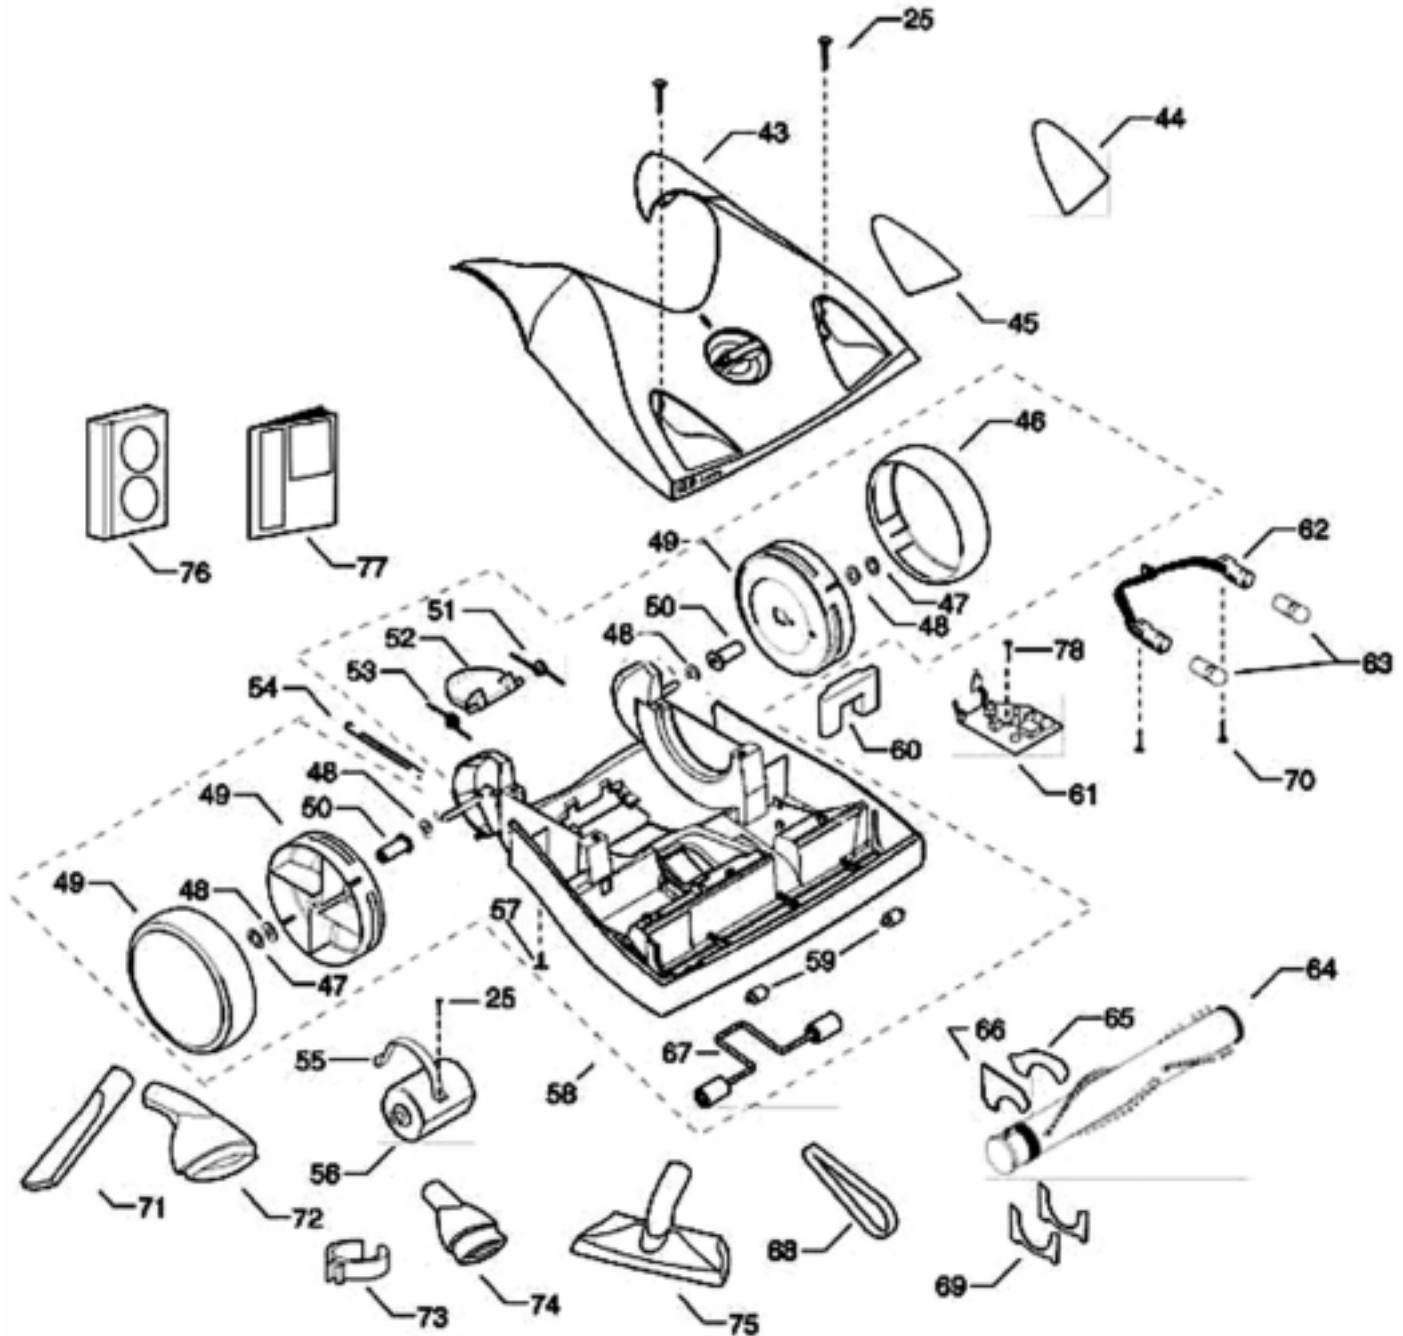

FANTOM

Models: XT Cyclone

43 ..... FT-74356 ..... Cleaner Head Cover Assy, CDN
43a ... FT-74355 ..... Cleaner Head Cover Assy, USA
44 ..... FT-74111 ..... Lens, cord side
45 ..... FT-74225 ..... Lens, HEPA side
46 ..... FT-74112 ..... Rear Wheel Cap
47 ..... FT-74298 ..... Roto Clip
48 ..... FT-74285 ..... Washer, rear wheel
49 ..... FT-74113 ..... Rear Wheel Hub
50 ..... FT-74228 ..... Rear Wheel Bearing
51 ..... FT-741581 ..... Spring, uprt lock pedal
52 ..... FT-74102 ..... Upright Lock Pedal
53 ..... FT-74158 ..... Spring, uprt lock pedal
54 ..... FT-74116 ..... Spring, balance

55 ..... FT-74159 ..... Brush, motor bracket
56 ..... FT-74176 ..... Motor, power head
57 ..... FT-74395 ..... Drive Screw, balance spring
58 ..... FT-74405 ..... Base Assy
59 ..... FT-74354 ..... Front Wheel Kit
60 ..... FT-74105 ..... Yoke
61 ..... FT-74107 ..... Break Control Board
62 ..... FT-74165 ..... Harness, headlight wiring
63 ..... FT-64092 ..... Light Bulb
64 ..... FT-74359 ..... Rotary Brush Assy
65 ..... FT-74289 ..... Felt Seal, cover inside
66 ..... FT-74164 ..... Felt Seal, cover
67 ..... FT-74106 ..... Front Wheel Axle Assy

68 ..... FT-75104 ..... Cogged Belt
69 ..... FT-74162 ..... Felt Seal, base
70 ..... FT-63650 ..... Screw, pan head
71 ..... FT-74178 ..... Crevice Tool
72 ..... FT-74235 ..... Pet Hair Brush Assy
73 ..... FT-73259 ..... Cord Retainer
74 ..... FT-774179 ..... Dust Brush Assy
75 ..... FT-74189 ..... Floor Nozzle Assy
76 ..... FT-74297 ..... Video Pack, Fantom CDN
77 ..... FT-74218 ..... Instruction Manual, US
77a ... FT-74221 ..... Instruction Manual, CDN
78 ..... FT-73237 ..... Screw

PHONE: 1-800-822-7467 FAX: 847-647-0534 E-MAIL: sales@hescoinc.com WEB: www.hescoinc.com