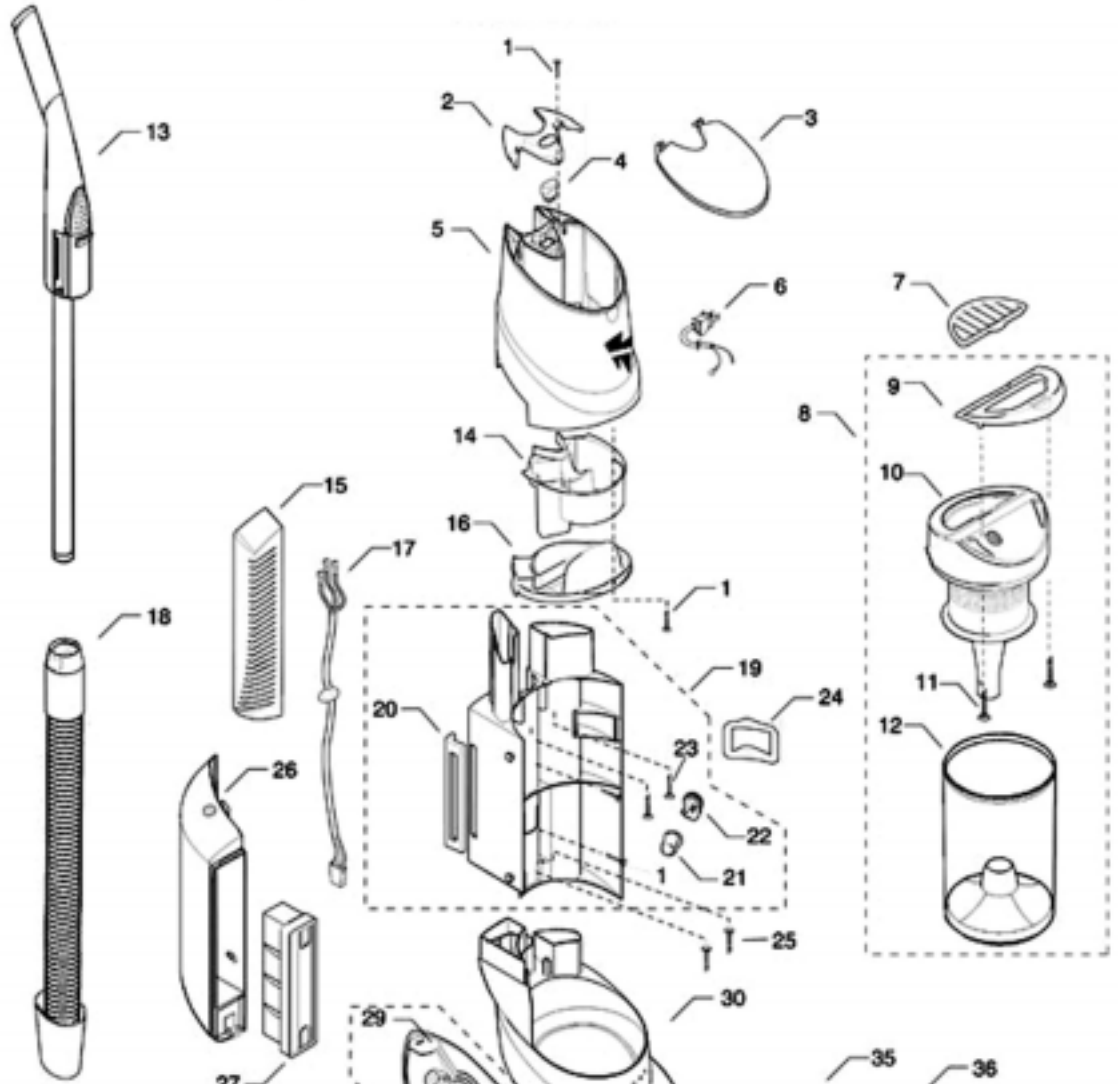

FANTOM

Models: XT Cyclone

- 1 FT-63628 Screw, pan head
- 2 FT-74149 Tool Case Top Plug
- 3 FT-74151 Tool Case Door
- 4 FT-74250 Main Switch Assy
- 5 FT-74251 Tool Case Assy
- 6 FT-74169 Power Cord, 31 ft
- 7 FT-74260 Pre-Filter Assy
- 8 FT-74258 Bin Assy
- 9 FT-74259 Bin Handle Assy
- 10 FT-74230 Top Sub-Assy
- 11 FT-74379 Screw, counter sink
- 12 FT-74237 Bin Sub-Assy
- 13 FT-74256 Handle Body Assy
- 14 FT-74177 Tool Nest
- 15 FT-74127 HEPA Filter Cover
- 16 FT-74108 Air Transfer Duct Assy
- 17 FT-74167 Harness, switch to motor
- 18 FT-74209 Hose Assy
- 19 FT-74255 Air Duct Assy
- 20 FT-74136 Foam Seal, HEPA opening
- 21 FT-73174 Cord Winder Plug
- 22 FT-74180 Cord Winder
- 23 FT-74242 Screw, pan head
- 24 FT-74129 Air Intake Seal
- 25 FT-63393 Screw, pan head
- 26 FT-74253 HEPA Filter Hsng Assy

- 35 FT-74123 Rotary Valve Seal
- 36 FT-74306 LED Holder
- 37 FT-74183 Rotary Valve Axle
- 38 FT-74117 Rotary Valve
- 39 FT-74163 Harness, motor housing
- 40 FT-63624 Screw, pan head
- 41 FT-74115 Pivot Bearing
- 42 FT-74114 Lower Motor Cover