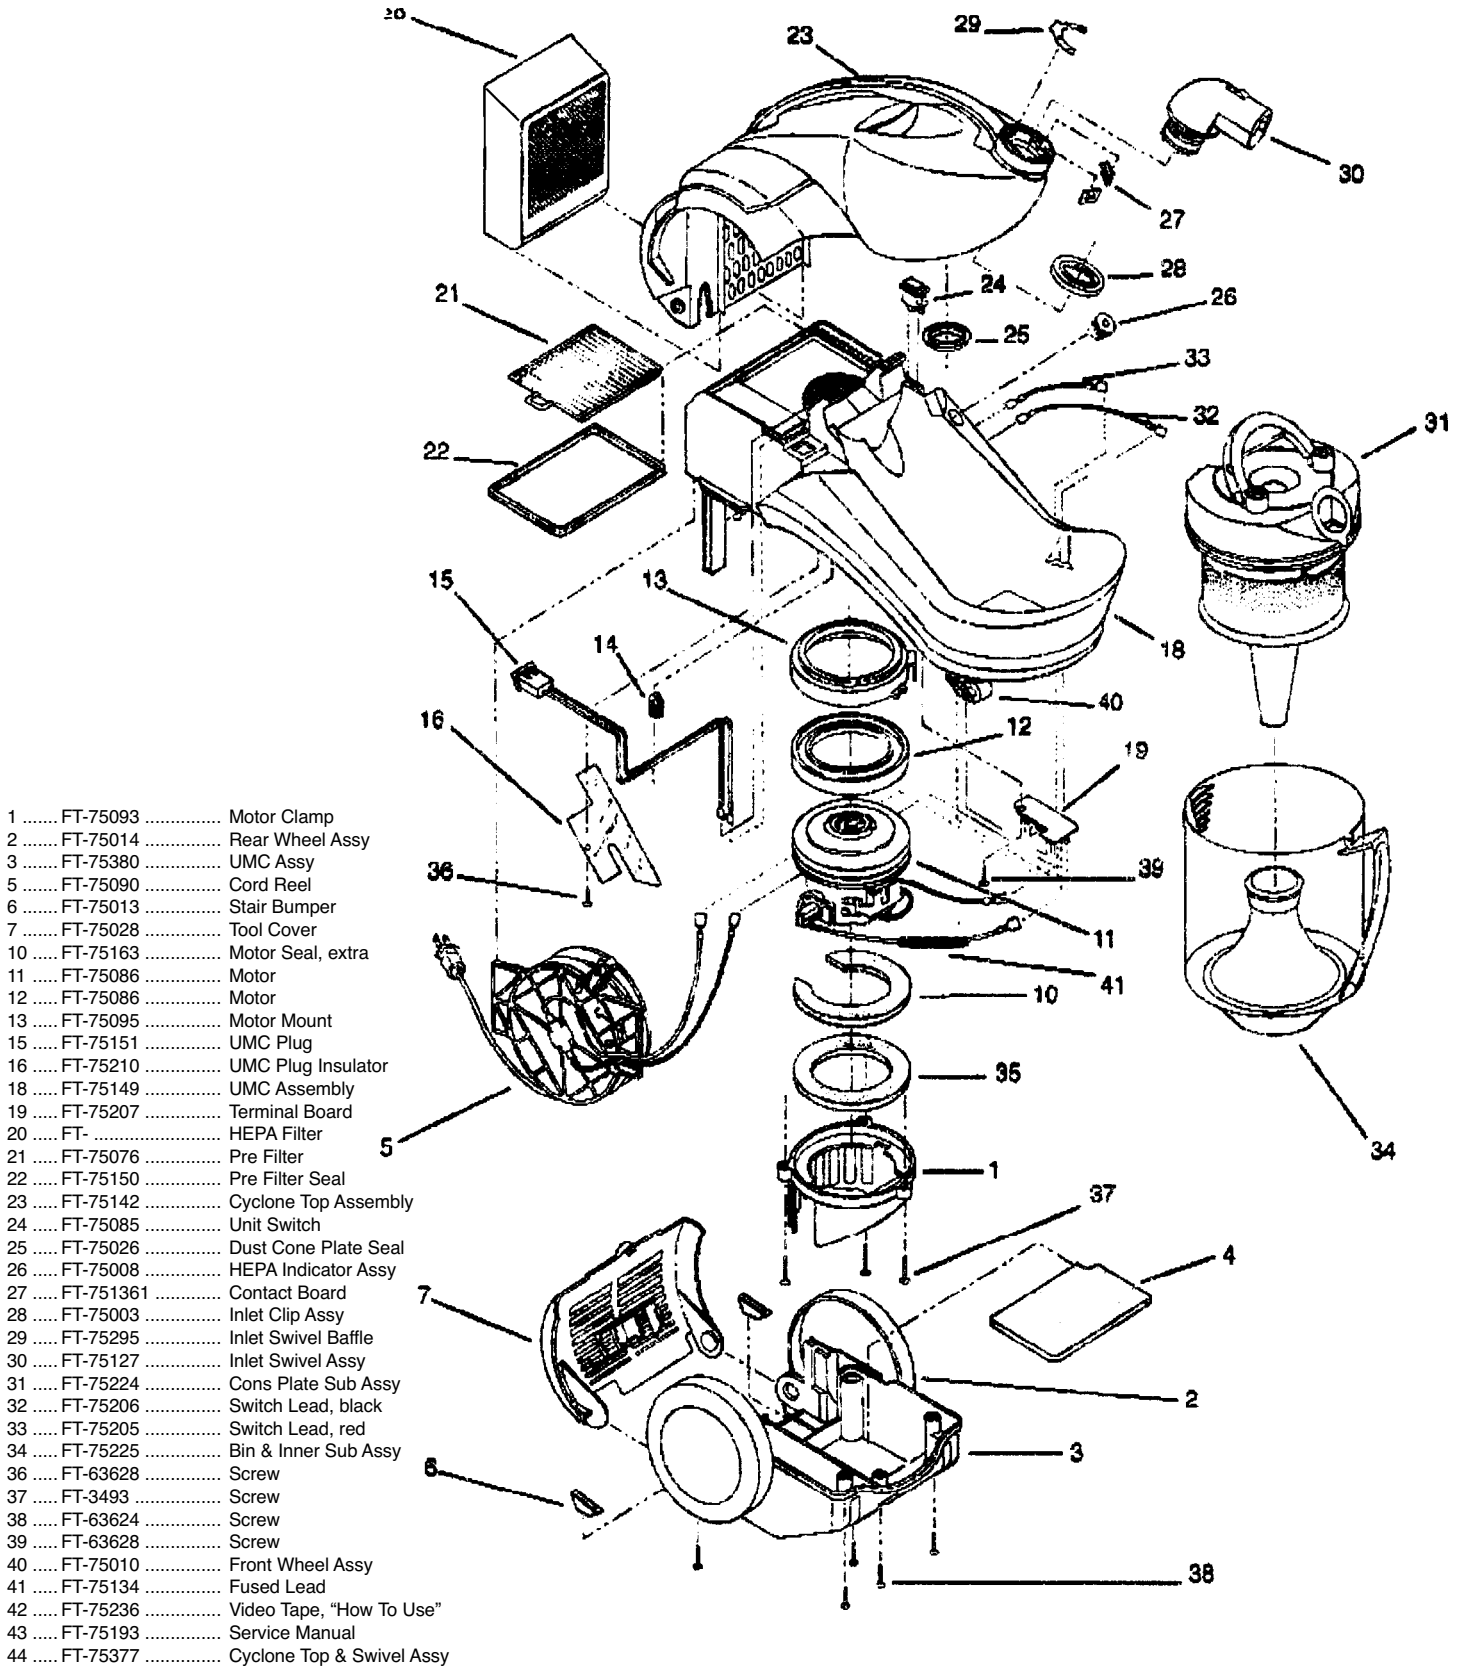

FANTOM

Models: LCXXX 00 Lightning

PHONE: 1-800-822-7467 FAX: 847-647-0534 E-MAIL: sales@hescoinc.com WEB: www.hescoinc.com