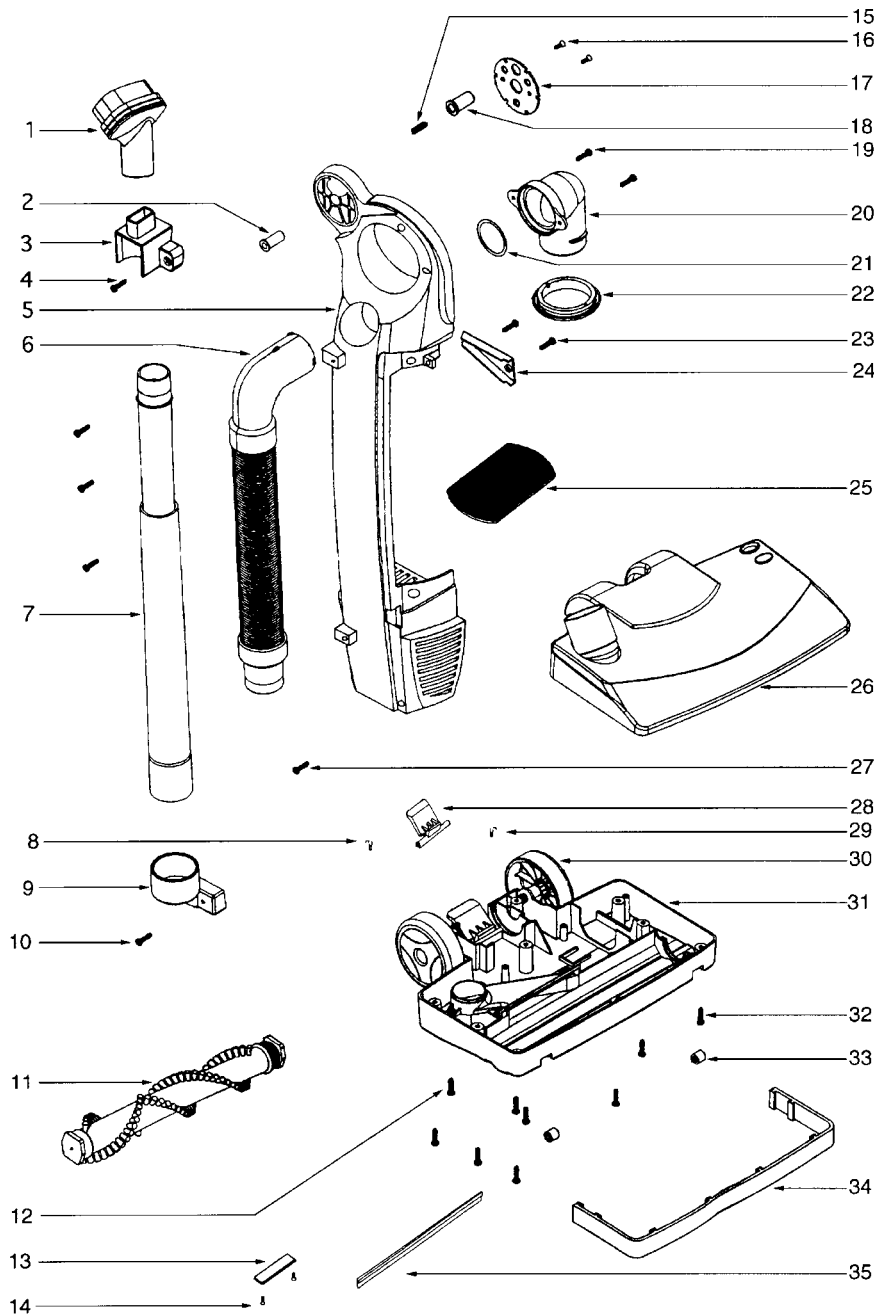

COMMERCIAL UPRIGHTS

Commercial SC Series

Models: SC785AT-1

- 1 E-61126 Dusting brush
- 2 E-61159 Interline
- 3 E-61160 Dusting brush support
- 4 E-611651 Screw, 10 pk
- 5 E-612044 Machine cover, LH
- 6 E-611291 Hose assembly
- 7 E-61127 Nesting wand assembly
- 8 E-61163 Wand support
- 9 E-61680 Torque spring, LH, 5 pk
- 10 E-611651 Screw, 10pk
- 11 E-611281 Brush roll assembly
- 12 E-611652 screw, 10 pk
- 13 E-614692 Squeegee fix plate
- 14 E-611651 Fix plate screw, 10 pk
- 15 E-61180 Spring, 5 pk
- 16 E-611653 Screw, 10 pk
- 17 E-61174 Fix plate
- 18 E-61173 Handle button
- 19 E-611651 Screw, 10 pk
- 20 E-611722 Bend pipe
- 21 E-61171 Seal ring
- 22 E-61169 Seal ring
- 23 E-611651 Screw, 10 pk
- 24 E-611682 Left side guide
- 25 E-61123 Motor filter
- 26 E-611752 Hood assembly
- 27 E-611651 Screw, 10 pk
- 28 E-61463 Foot pedal
- 29 E-61681 Torque spring, rh, 5 pk
- 30 E-61214 Rear wheel assembly
- 31 E-611702 Base assembly
- 32 E-611651 Screw, 10 pk
- 33 E-61164 Front wheel assembly
- 34 E-61167 Furniture guard
- 35 E-61465 Squeegee

COMMERCIAL UPRIGHTS

Commercial
SC Series

Models: SC785AT-1

- 1 E-611772 Power cord
- 2 E-611831 Connect wire, red
- 3 E-61195 Electrical contact, 5 pk
- 4 E-611832 Connect wire, yellow
- 5 E-611841 connect wire, white
- 6 E-611843 Connect wire, black
- 7 E-61187 Motor fix ring
- 8 E-611862 Nozzle joint
- 9 E-611781 Circuit board assembly w/switch
- 10 E-611781 Circuit board assembly w/switch
- 11 E-611792 Motor holder
- 12 E-611851 Motor assembly
- 13 E-611842 Connect wire, black
- 14 E-611822 Motor support
- 15 E-611656 Screw, 10 pk
- 16 E-61190 Push button
- 17 E-61191 Push button spring
- 18 E-61192 Circuit breaker assembly
- 19 E-611833 Connect wire, black
- 20 E-611654 screw, 10 pk
- 21 E-611981 Nut, 10 pk
- 22 E-611992 Spring washer, 10 pk
- 23 E-611991 Spring washer, 10 pk
- 24 E-61194 Motor gear
- 25 E-611891 Fix plate
- 26 E-611881 Bristle motor assembly
- 27 E-611844 Connect wire, white
- 28 E-61121 Belt