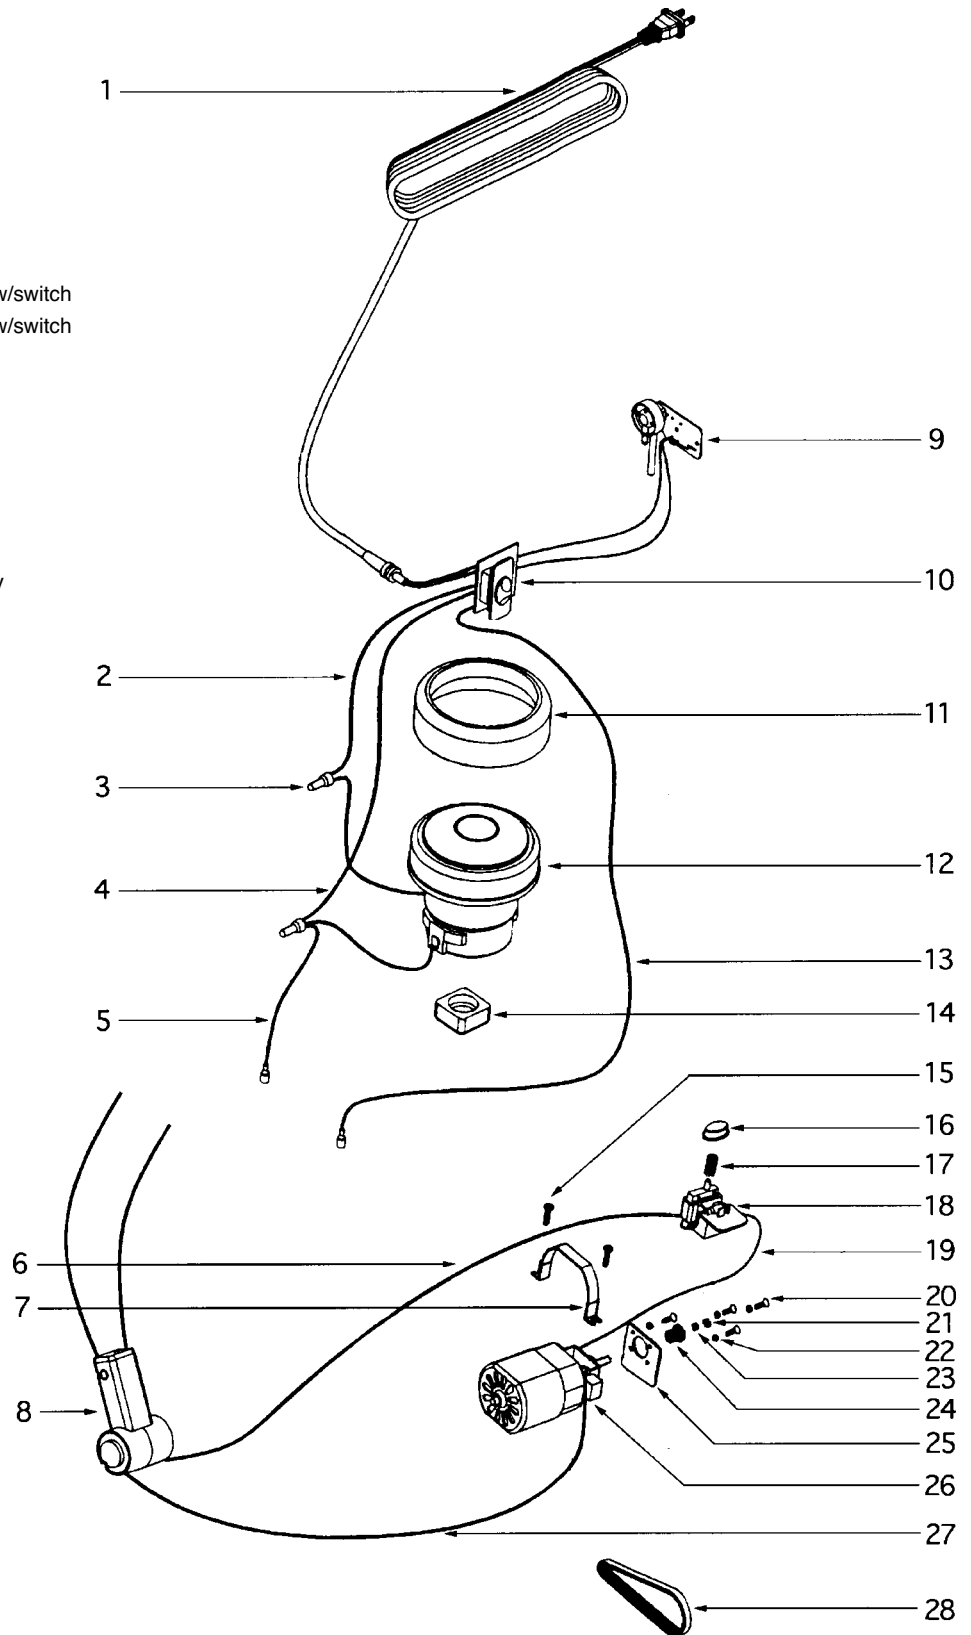

COMMERCIAL UPRIGHTS

Commercial SC Series

Models: SC785AT-1

- 1 E-61126 Dusting brush
- 2 E-61159 Interline
- 3 E-61160 Dusting brush support
- 4 E-611651 Screw, 10 pk
- 5 E-612044 Machine cover, LH
- 6 E-611291 Hose assembly
- 7 E-61127 Nesting wand assembly
- 8 E-61163 Wand support
- 9 E-61680 Torque spring, LH, 5 pk
- 10 E-611651 Screw, 10pk
- 11 E-611281 Brush roll assembly
- 12 E-611652 screw, 10 pk
- 13 E-614692 Squeegee fix plate
- 14 E-611651 Fix plate screw, 10 pk
- 15 E-61180 Spring, 5 pk
- 16 E-611653 Screw, 10 pk
- 17 E-61174 Fix plate
- 18 E-61173 Handle button
- 19 E-611651 Screw, 10 pk
- 20 E-611722 Bend pipe
- 21 E-61171 Seal ring
- 22 E-61169 Seal ring
- 23 E-611651 Screw, 10 pk
- 24 E-611682 Left side guide
- 25 E-61123 Motor filter
- 26 E-611752 Hood assembly
- 27 E-611651 Screw, 10 pk
- 28 E-61463 Foot pedal
- 29 E-61681 Torque spring, rh, 5 pk
- 30 E-61214 Rear wheel assembly
- 31 E-611702 Base assembly
- 32 E-611651 Screw, 10 pk
- 33 E-61164 Front wheel assembly
- 34 E-61167 Furniture guard
- 35 E-61465 Squeegee

COMMERCIAL UPRIGHTS

Commercial
SC Series

Models: SC785AT-1

- 1 E-611772 Power cord
- 2 E-611831 Connect wire, red
- 3 E-61195 Electrical contact, 5 pk
- 4 E-611832 Connect wire, yellow
- 5 E-611841 connect wire, white
- 6 E-611843 Connect wire, black
- 7 E-61187 Motor fix ring
- 8 E-611862 Nozzle joint
- 9 E-611781 Circuit board assembly w/switch
- 10 E-611781 Circuit board assembly w/switch
- 11 E-611792 Motor holder
- 12 E-611851 Motor assembly
- 13 E-611842 Connect wire, black
- 14 E-611822 Motor support
- 15 E-611656 Screw, 10 pk
- 16 E-61190 Push button
- 17 E-61191 Push button spring
- 18 E-61192 Circuit breaker assembly
- 19 E-611833 Connect wire, black
- 20 E-611654 screw, 10 pk
- 21 E-611981 Nut, 10 pk
- 22 E-611992 Spring washer, 10 pk
- 23 E-611991 Spring washer, 10 pk
- 24 E-61194 Motor gear
- 25 E-611891 Fix plate
- 26 E-611881 Bristle motor assembly
- 27 E-611844 Connect wire, white
- 28 E-61121 Belt