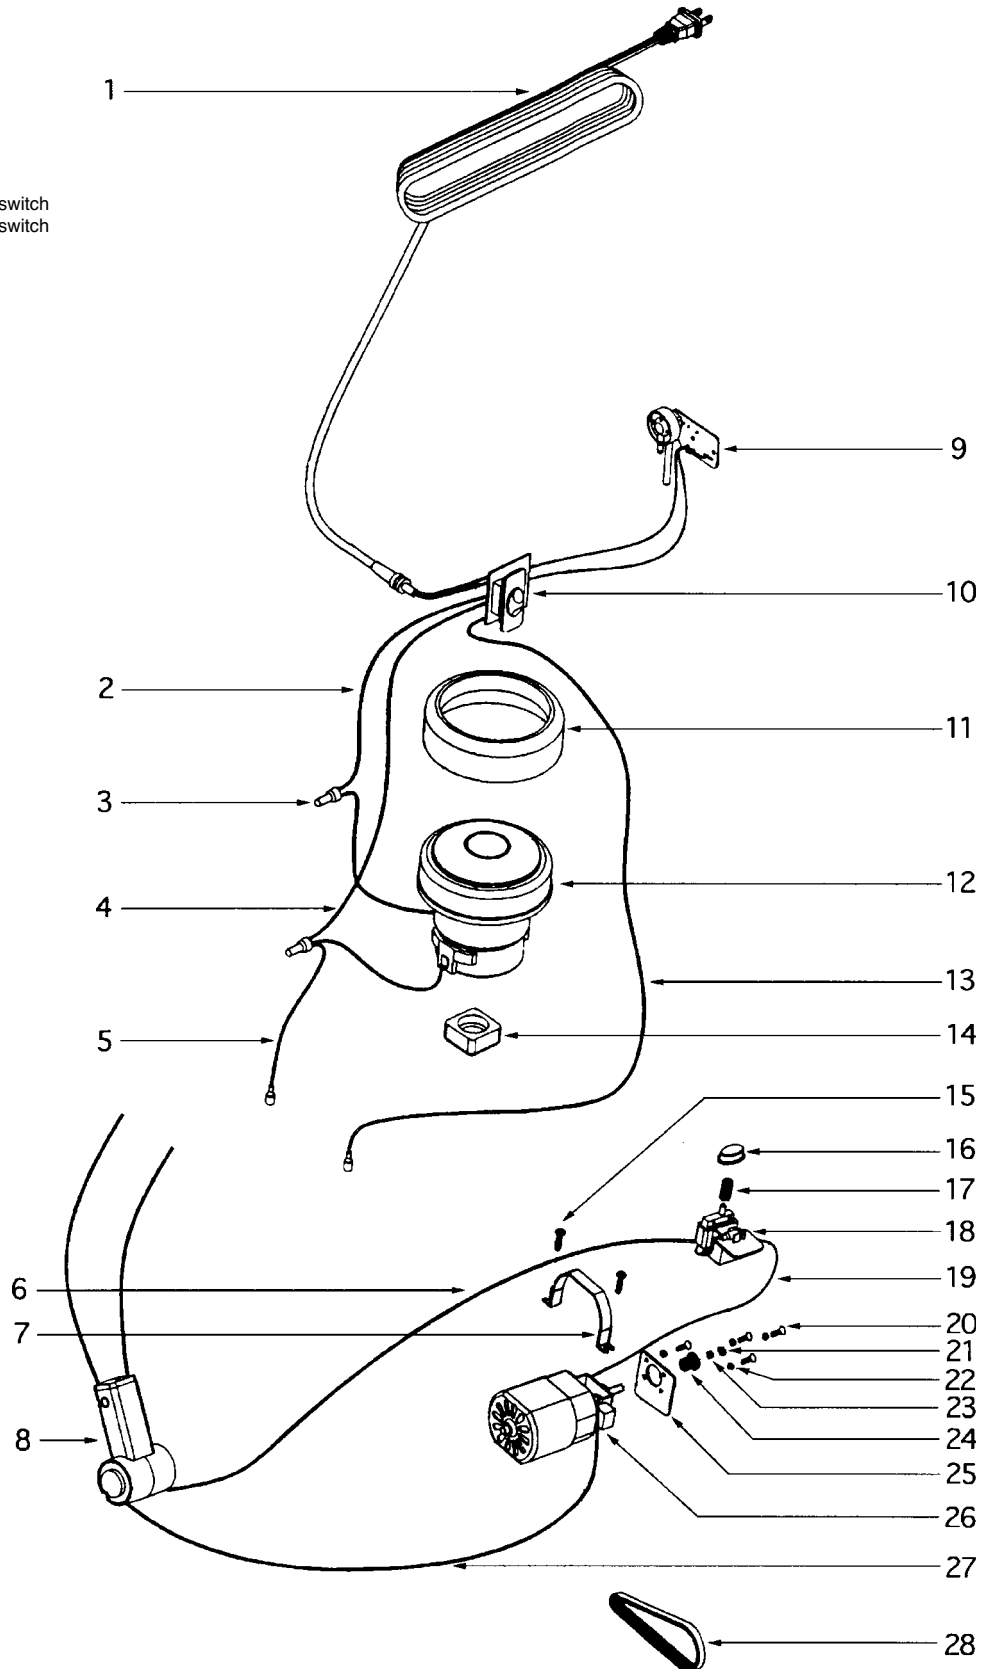

COMMERCIAL UPRIGHTS

Commercial

S Series

Models: S782AT-1

- 1 E-61126 Dusting brush
- 2 E-61159 Interline
- 3 E-61160 Dusting brush support
- 4 E-611651 Screw, 10 pk
- 5 E-612043 Machine cover (LH)
- 6 E-611291 Hose assembly
- 7 E-61127 Nesting wand assembly
- 8 E-61680 Torque spring (LH), 5 pk
- 9 E-61163 Wand support
- 10 E-611651 screw, 10 pk
- 11 E-611281 Brush roll assembly
- 12 E-611652 Screw, 10 pk
- 13 E-614691 Squeegee fix plate
- 14 E-611651 Fix plate screw, 10 pk
- 15 E-61180 Spring, 5 pk
- 16 E-611653 Screw, 10 pk
- 17 E-61174 Fix plate
- 18 E-61173 Handle button
- 19 E-611651 Screw, 10 pk
- 20 E-611721 Bend pipe
- 21 E-61171 Seal ring
- 22 E-61169 Seal ring
- 23 E-611651 Screw, 10 pk
- 24 E-611681 Left side guide
- 25 E-61123 motor filter
- 26 E-611751 Hood assembly
- 27 E-611651 Screw, 10 pk
- 28 E-61463 Foot pedal
- 29 E-61681 Torque spring (RH), 5 pk
- 30 E-61214 Rear wheel assembly
- 31 E-611701 Base assembly
- 32 E-611651 screw, 10 pk
- 33 E-61164 Front wheel assembly
- 34 E-61167 Furniture guard
- 35 E-61465 Squeegee

COMMERCIAL UPRIGHTS

Commercial

S Series

Models: S782AT-1

- 1 E-611771 Power cord
- 2 E-611831 Connect wire, red
- 3 E-61195 Electrical contact, 5 pk
- 4 E-611832 Connect wire, yellow
- 5 E-611841 connect wire, white
- 6 E-611843 Connect wire, black
- 7 E-61187 Motor fix ring
- 8 E-611861 Nozzle joint
- 9 E-61178 Circuit board assembly w/switch
- 10 E-61178 Circuit board assembly w/switch
- 11 E-611791 Motor holder
- 12 E-611851 Motor assembly
- 13 E-611842 Connect wire, black
- 14 E-611821 Motor support
- 15 E-611656 Screw, 10 pk
- 16 E-61190 Push button
- 17 E-61191 Push button spring
- 18 E-61192 Circuit breaker assembly
- 19 E-611833 Connect wire, black
- 20 E-611654 Screw, 10 pk
- 21 E-611981 Nut, 10 pk
- 22 E-611994 Spring washer, 10 pk
- 23 E-611991 Spring washer, 10 pk
- 24 E-61194 Motor gear
- 25 E-611893 Fix plate
- 26 E-611881 Bristle motor assembly
- 27 E-611844 connect wire, white
- 28 E-61121 Belt