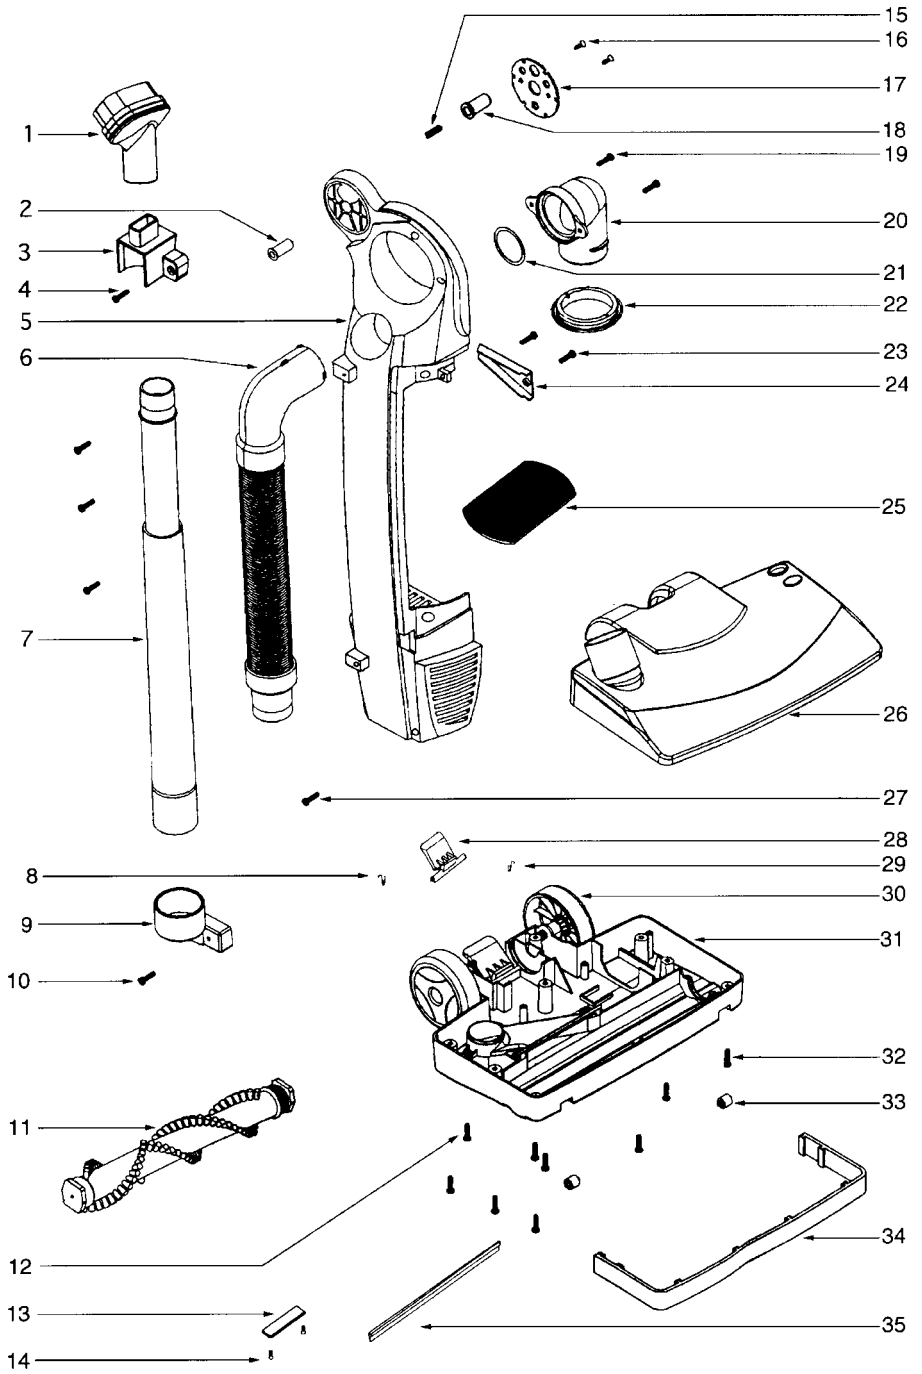

COMMERCIAL UPRIGHTS

Commercial

S Series

Models: S782AT-1

- 1 E-61126 Dusting brush
- 2 E-61159 Interline
- 3 E-61160 Dusting brush support
- 4 E-611651 Screw, 10 pk
- 5 E-612043 Machine cover (LH)
- 6 E-611291 Hose assembly
- 7 E-61127 Nesting wand assembly
- 8 E-61680 Torque spring (LH), 5 pk
- 9 E-61163 Wand support
- 10 E-611651 screw, 10 pk
- 11 E-611281 Brush roll assembly
- 12 E-611652 Screw, 10 pk
- 13 E-614691 Squeegee fix plate
- 14 E-611651 Fix plate screw, 10 pk
- 15 E-61180 Spring, 5 pk
- 16 E-611653 Screw, 10 pk
- 17 E-61174 Fix plate
- 18 E-61173 Handle button
- 19 E-611651 Screw, 10 pk
- 20 E-611721 Bend pipe
- 21 E-61171 Seal ring
- 22 E-61169 Seal ring
- 23 E-611651 Screw, 10 pk
- 24 E-611681 Left side guide
- 25 E-61123 motor filter
- 26 E-611751 Hood assembly
- 27 E-611651 Screw, 10 pk
- 28 E-61463 Foot pedal
- 29 E-61681 Torque spring (RH), 5 pk
- 30 E-61214 Rear wheel assembly
- 31 E-611701 Base assembly
- 32 E-611651 screw, 10 pk
- 33 E-61164 Front wheel assembly
- 34 E-61167 Furniture guard
- 35 E-61465 Squeegee

COMMERCIAL UPRIGHTS

Commercial

S Series

Models: S782AT-1

- 1 E-611771 Power cord
- 2 E-611831 Connect wire, red
- 3 E-61195 Electrical contact, 5 pk
- 4 E-611832 Connect wire, yellow
- 5 E-611841 connect wire, white
- 6 E-611843 Connect wire, black
- 7 E-61187 Motor fix ring
- 8 E-611861 Nozzle joint
- 9 E-61178 Circuit board assembly w/switch
- 10 E-61178 Circuit board assembly w/switch
- 11 E-611791 Motor holder
- 12 E-611851 Motor assembly
- 13 E-611842 Connect wire, black
- 14 E-611821 Motor support
- 15 E-611656 Screw, 10 pk
- 16 E-61190 Push button
- 17 E-61191 Push button spring
- 18 E-61192 Circuit breaker assembly
- 19 E-611833 Connect wire, black
- 20 E-611654 Screw, 10 pk
- 21 E-611981 Nut, 10 pk
- 22 E-611994 Spring washer, 10 pk
- 23 E-611991 Spring washer, 10 pk
- 24 E-61194 Motor gear
- 25 E-611893 Fix plate
- 26 E-611881 Bristle motor assembly
- 27 E-611844 connect wire, white
- 28 E-61121 Belt