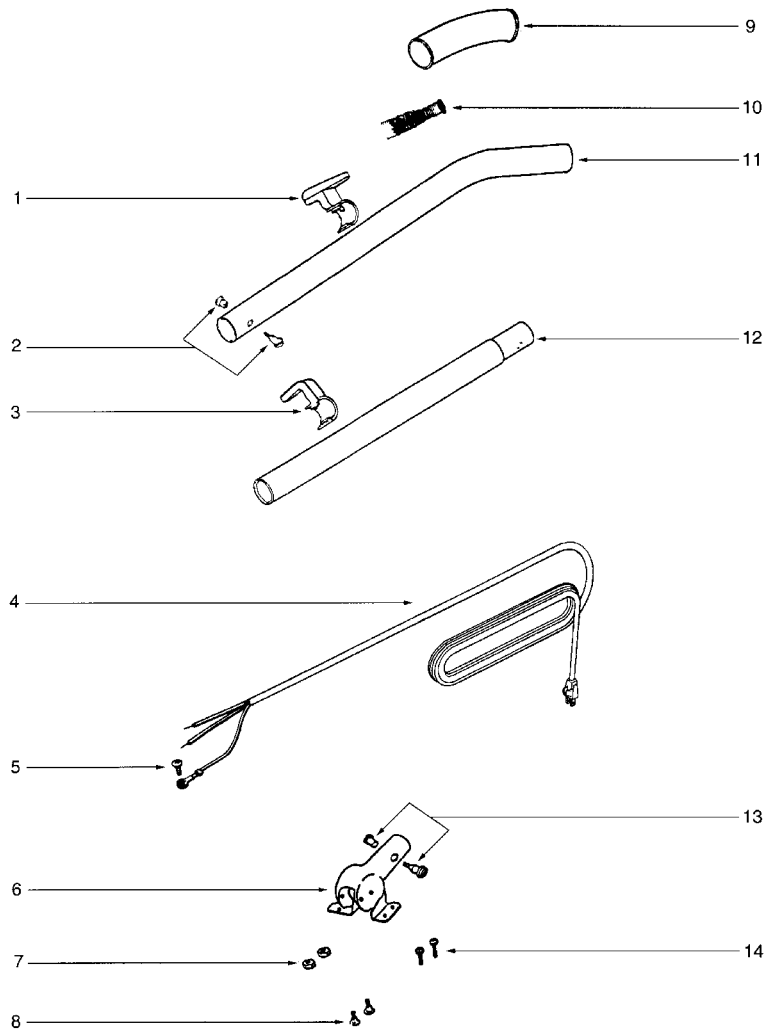

## MOTOR ASSEMBLY

- 1..... E-543523.....Motor assembly complete
- 2..... E-20217E.....retainer assembly
- 3..... E-30478.....Motor brush assembly
- 4..... E-54396.....Motor cover
- 5..... E-544253.....Armature fan and bearing assembly
- 6..... E-530885.....Bearing, 5 pk
- 7..... E-30474A.....Fan
- 8..... E-534412.....Field assembly
- 9..... E-467131.....Cable tie
- 10..... E-54811.....Washer, 10 pk
- 11..... E-53148.....Fan washer, 10 pk
- 12..... E-370122.....Pulley
- 13..... E-53138.....Retainer screw, 10 pk
- 14..... E-56817.....Hex nut
- 15..... E-532224.....Lock washer, 10 pk
- 16..... E-532192.....Brush screw
- 17..... E-541691.....Motor base assembly
- 18..... E-20217E.....Bearing retainer
- 19..... E-530885.....Bearing, 5 pk
- 20..... E-531871.....Rivet, 10 pk
- 21..... E-53142.....Orlo thread screw, 10 pk
- 22..... E-12988.....Fan
- 23..... E-53148.....Fan washer, 10 pk

## HANDLE ASSEMBLY

- 1..... E-369652..... Upper cord retainer
- 2..... E-531981..... Handle screw and nut assembly, 6 pk
- 3..... E-135212..... Lower cord retainer
- 4..... E-2738210..... Supply cord
- 5..... E-5323813..... Screw, 10 pk
- 6..... E-381831SV..... Handle socket assembly
- 7..... E-532135..... Nut, 10 pk
- 8..... E-53145..... Bolt, 10 pk
- 9..... E-25103A4..... Handle grip
- 10..... E-53077..... Spring, 5 pk
- 11..... E-261764..... Upper handle assembly
- 12..... E-126378..... Lower handle tube
- 13..... E-531981..... Screw and nut assembly, 6 pk.
- 14..... E-5323813..... screw, 10 pk