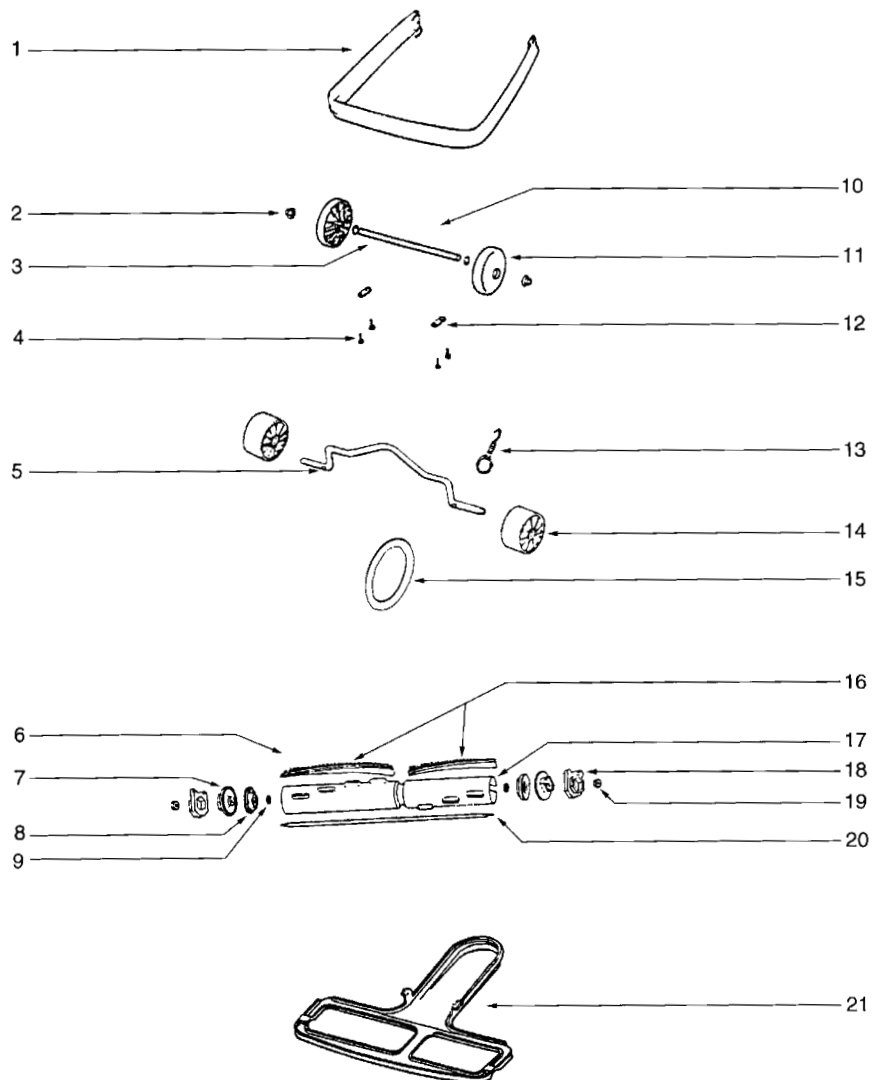

COMMERCIAL UPRIGHTS

Commercial

Models: S647A

S Series

LOWER CASTING ASSEMBLY

- 1.....E-2629618.....Furniture guard
- 2.....E-53121.....Push nut, 10 pk
- 3.....E-37183.....Rear axle
- 4.....E-5323811.....Screw, 10 pk
- 5.....E-35947A.....Front axle
- 6.....E-53270.....Disturbulator assembly
- 7.....E-26057A.....Disturbulator cap
- 8.....E-54256.....Bearing and retainer assembly
- 9.....E-53184.....Klipring
- 10.....E-60161.....Wheel and axle assembly
- 11.....E-26242119N.....Rear wheel
- 12.....E-53201.....Axle clamp, 10 pk
- 13.....E-530762.....Axle spring, 6 pk
- 14.....E-35859A1.....Front wheel
- 15.....E-52100.....Belt, 2 pk
- 16.....E-522824.....Bristle strip set
- 17.....E-132363.....Disturbulator tube
- 18.....E-26059A.....Cap cover
- 19.....E-53158.....Nut, 10 pk
- 20.....E-25937.....Shaft
- 21.....E-259221.....Bottom plate assembly

PHONE: 1-800-822-7467

FAX: 847-647-0534

E-MAIL: sales@hescoinc.com

WEB: hescoinc.com