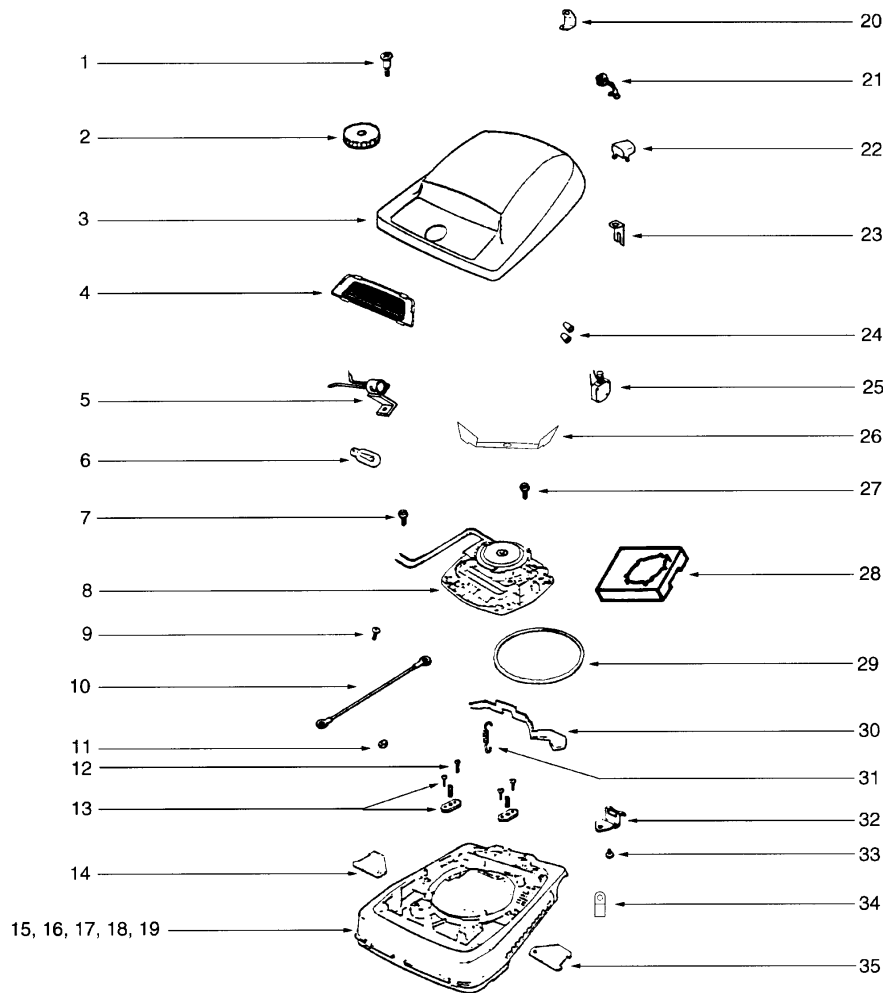

## UPPER CASTING ASSEMBLY

- 1.....E-53143.....Screw, 10 pk
- 2.....E-380532.....Knob
- 3.....E-543149.....Hood assembly
- 4.....E-141931.....Lens
- 5.....E-35958A.....Headlight socket assembly
- 6.....E-40009A.....Headlight
- 7.....E-5323814.....Motor mounting screw, 10 pk
- 8.....E-543523.....Motor assembly
- 9.....E-532282.....Screw, 10 pk
- 10.....E-55296.....Wire and terminal assembly
- 11.....E-532135.....Nut, 10 pk
- 12.....E-5323813.....Screw, 10 pk
- 13.....E-53140.....Clamp and screw assembly
- 14.....E-36263.....Wheel cover
- 15.....E-579027.....Base assembly
- 16.....E-24964A1.....Cam, R.H.
- 17.....E-24965A1.....Cam, L.H.

- 18.....E-53118.....Cam Rivet, 10 pk
- 19.....E-53133.....Washer, 10 pk
- 20.....E-375901.....Bushing bracket
- 21.....E-530891.....Strain relief bushing, 10 pk
- 22.....E-268083.....Switch button
- 23.....E-37989.....Switch clip
- 24.....E-601921.....Wire splice, 5 pk
- 25.....E-137385.....Switch assembly
- 26.....E-71146.....Light shield
- 27.....E-5323814.....Screw, 10 pk
- 28.....E-38067SV.....Air separator
- 29.....E-30517.....Motor seal gasket
- 30.....E-24834A3.....Foot pedal
- 31.....E-53097.....Foot pedal spring, 10 pk
- 32.....E-37034.....Adapter retainer spring
- 33.....E-5323811.....Screw, 10 pk
- 34.....E-53160.....Cable clamp, 5 pk
- 35.....E-36263.....Wheel cover