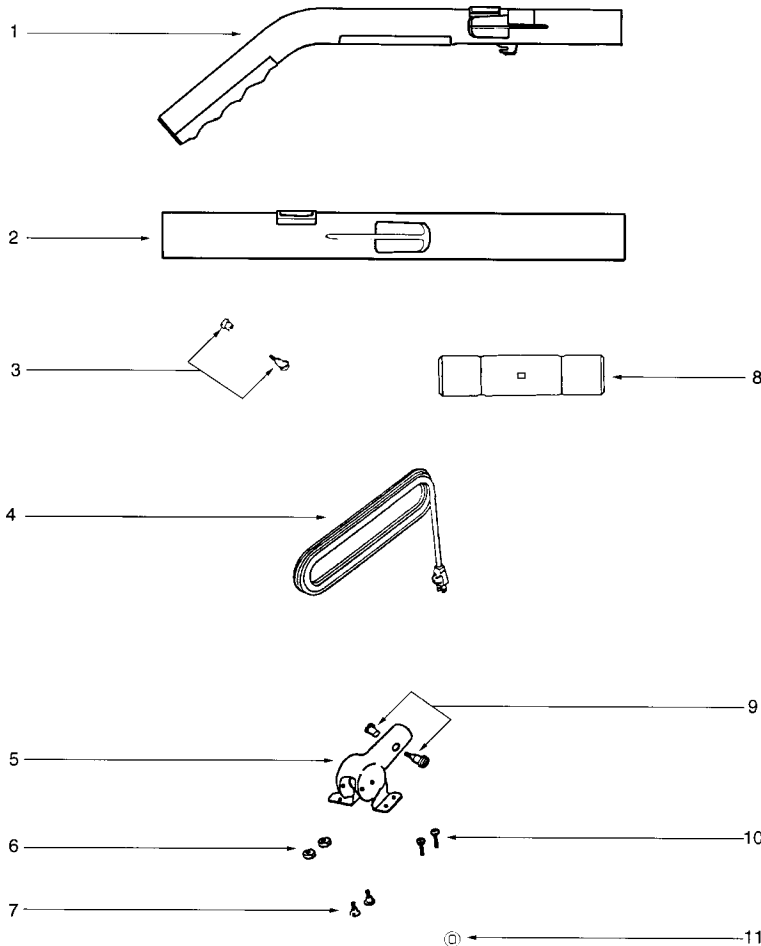

## LOWER CASTING ASSEMBLY

- |   |  |
|---|--|
| 1 ..... E-3634220 ..... Furniture guard       | 10 ..... E-530762 ..... Axle spring, 6 pk            |
| 2 ..... E-53121 ..... Push nut, 10 pk         | 11 ..... E-35859A1 ..... Front wheel                 |
| 3 ..... E-47562 ..... Rear axle               | 12 ..... E-521001 ..... belt, 2 pk                   |
| 4 ..... E-5323811 ..... Screw, 10 pk          | 13 ..... E-38138 ..... Disturbulator cap and bearing |
| 5 ..... E-53947A ..... Front axle             | 14 ..... E-26059A ..... Cap cover                    |
| 6 ..... E-541041 ..... Disturbulator assembly | 15 ..... E-55015 ..... Clip                          |
| 7 ..... E-54560 ..... Washer, 10 pk           | 16 ..... E-375901 ..... Bushing bracket              |
| 8 ..... E-358582 ..... Rear wheel             | 17 ..... E-259221 ..... Bottom plate assembly        |
| 9 ..... E-53111 ..... Clip, 5 pk              |  |

## HANDLE ASSEMBLY

- 1 ..... E-25989A5 ..... Upper handle assembly
- 2 ..... E-542672 ..... Lower handle assembly
- 3 ..... E-531981 ..... Handle screw, 6 pk
- 4 ..... E-2738210 ..... Supply cord
- 5 ..... E-271372SV ..... Handle socket assembly
- 6 ..... E-532135 ..... Nut, 10 pk
- 7 ..... E-53145 ..... Bolt, 10 pk
- 8 ..... E-259883 ..... Handle tube connector
- 9 ..... E-531981 ..... Screw and nut assembly, 6 pk
- 10 ..... E-5323813 ..... Screw, 10 pk
- 11 ..... E-530804 ..... Snap pin, 5 pk