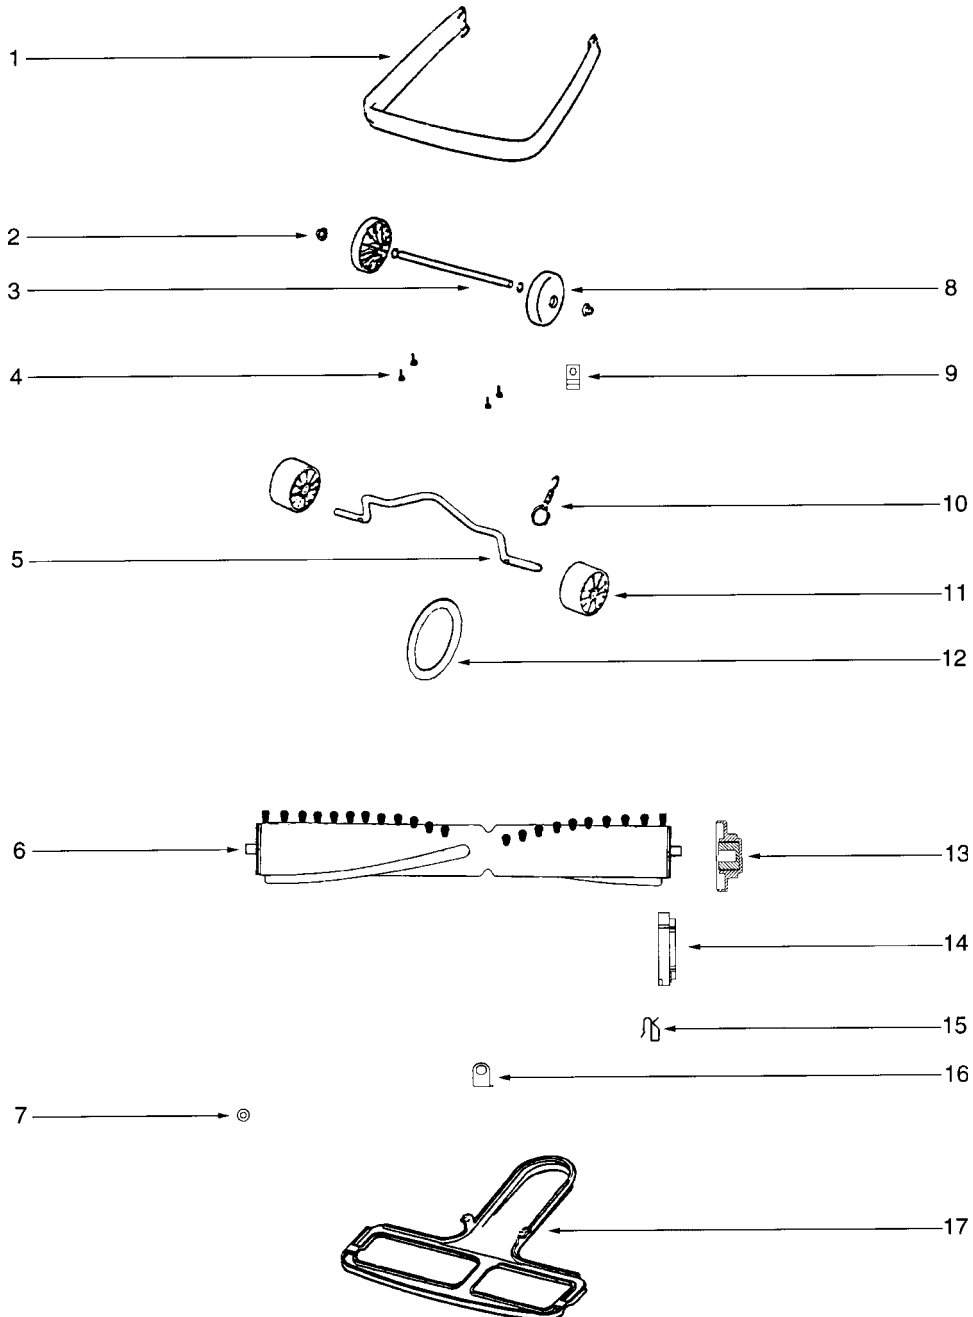

COMMERCIAL UPRIGHTS

Commercial

Models: S634A

S Series

LOWER CASTING ASSEMBLY

1 ..... E-3634220 ..... Furniture guard	10 ..... E-530762 ..... Axle spring, 6 pk
2 ..... E-53121 ..... Push nut, 10 pk	11 ..... E-35859A1 ..... Front wheel
3 ..... E-47562 ..... Rear axle	12 ..... E-521001 ..... belt, 2 pk
4 ..... E-5323811 ..... Screw, 10 pk	13 ..... E-38138 ..... Disturbulator cap and bearing
5 ..... E-53947A ..... Front axle	14 ..... E-26059A ..... Cap cover
6 ..... E-541041 ..... Disturbulator assembly	15 ..... E-55015 ..... Clip
7 ..... E-54560 ..... Washer, 10 pk	16 ..... E-375901 ..... Bushing bracket
8 ..... E-358582 ..... Rear wheel	17 ..... E-259221 ..... Bottom plate assembly
9 ..... E-53111 ..... Clip, 5 pk