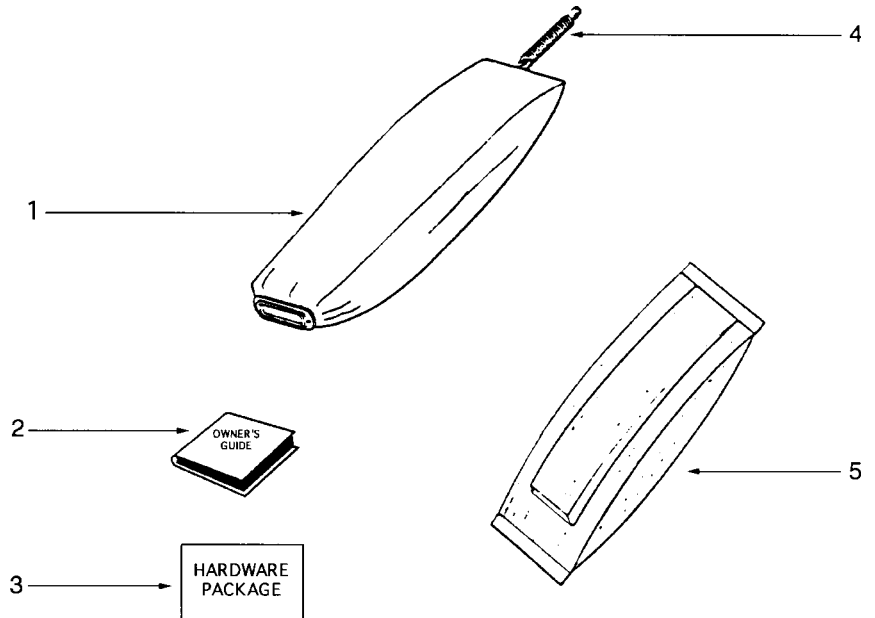

COMMERCIAL UPRIGHTS

Commercial

Models: S634A

S Series

BAG ASSEMBLY

- 1 ..... E-5397729 ..... Bag assembly
- 3 ..... E-57062B ..... Hardware package
- 4 ..... E-47722 ..... Bag spring
- 5 ..... E-52320 ..... Disposable bags, style F and G

HANDLE ASSEMBLY