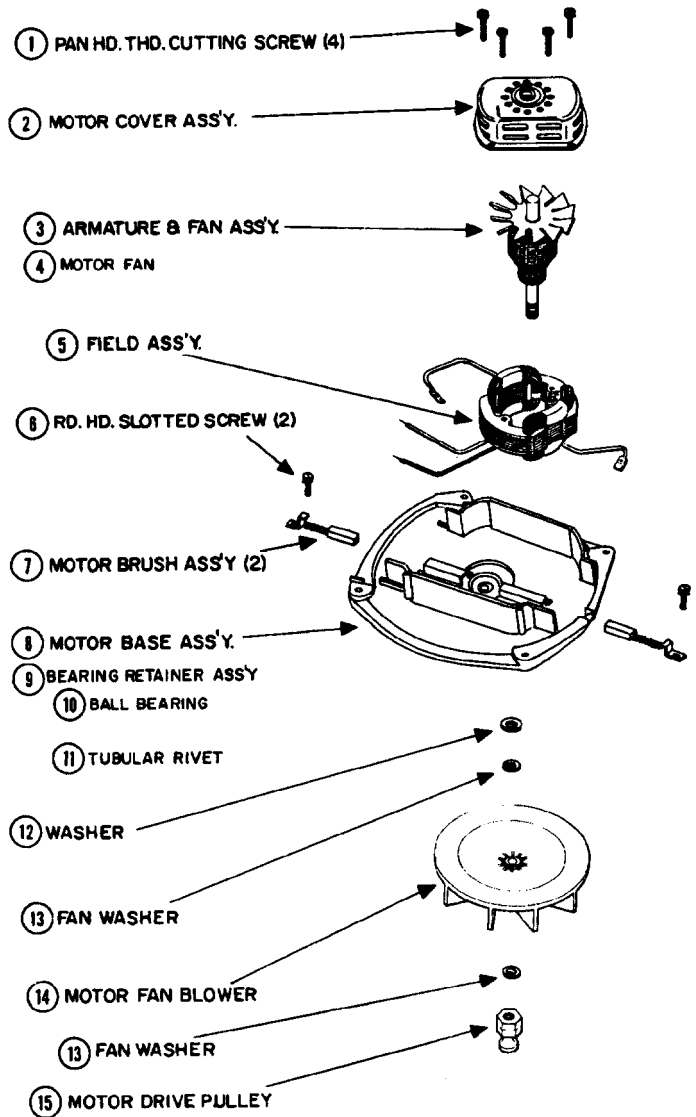

E-54773 Motor Assembly One Speed, 5.5 Amp

2000 Series

- 1 ..... E-53138 ..... Screw, bearing retainer top
- 2 ..... E-20217E ..... Bearing Retainer, top
- 3 ..... E-532134 ..... Hex Nut, 4 used, 10 pk
- 4 ..... E-532223 ..... Lockwasher, 2 used, 10 pk
- 5 ..... E-532192 ..... Screw, 2 used, 10 pk
- 6 ..... E-30478 ..... Carbon Brush
- 7 ..... E-54159 ..... Motor Cover Assy
- 8 ..... E-544253 ..... Armature, w/ cooling fan & bearing
- E-30474A ..... Cooling Fan
- E-530882 ..... Bearing Only, 5 pk
- 9 ..... E-542602 ..... Field Assembly
- 10 ..... E-541691 ..... Motor Base Assembly, lower
- 10A .. E-54412 ..... Bearing & Retainer Assy
- E-531871 ..... Rivet, lower bearing assy
- 11 ..... E-53142 ..... Field Bolt, 10 pk
- 12 ..... E-531881 ..... Washer, metal, for fan, 10 pk
- 13 ..... E-53148 ..... Washer, fiber, for fan, 10 pk
- 14 ..... E-12988 ..... Fan, lexan
- 15 ..... E-370122 ..... Pulley
- E-53991 ..... Top Motor Bearing Puller

- 1 ..... E-577711 ..... Pan Head Cutting Screw
- 2 ..... E-137461 ..... Motor Cover, all motors using top ball bearing
- 2 ..... E-54428 ..... Motor Cover & Sleeve Bearing, E-533613
- 3 ..... N/A ..... Armature, w/ fan & bearing, E-533615, E-533931
- 3 ..... E-54773 ..... Armature, w/ fan, E-533613
- 4 ..... E-25860 ..... Cooling Fan
- 5 ..... E-534802 ..... Field Assy, E-533613, E-533615
- 5 ..... N/A ..... Field Assy, E-533931
- 6 ..... E-53192 ..... Screw, 10 pk
- 7 ..... E-30478 ..... Carbon Brush & Spring
- 8 ..... E-541691 ..... Motor Base Assembly
- 9 ..... E-54412 ..... Bearing & Retainer Assembly
- 10 ..... E-530882 ..... Ball Bearing, 5 pk
- 11 ..... E-531871 ..... Rivet, 10 pk
- 12 ..... E-531881 ..... Washer, 10 pk
- 13 ..... E-53148 ..... Fan Washer, 10 pk
- 14 ..... E-129881 ..... Fan, lexan
- 15 ..... E-370122 ..... Drive Pulley