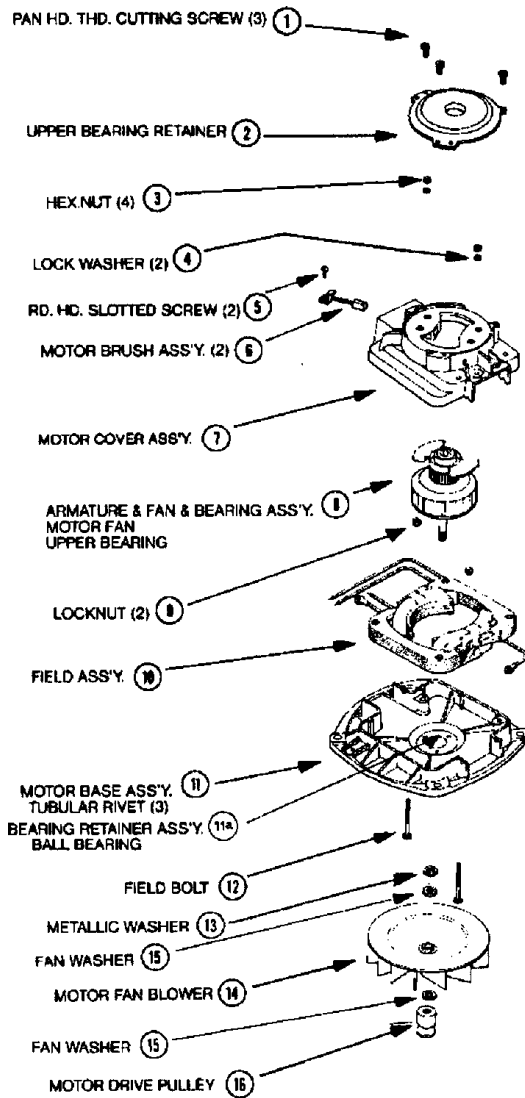

- 1 E-53138 Screw, top bearing retainer
- 2 E-20217E Bearing Retainer, upper
- 3 E-532134 Hex Nut
- 4 E-532223 Lockwasher
- 5 E-532192 Screw, carbon brush
- 6 E-30478 Carbon Brush
- 7 E-54159 Motor Cover, upper
- 8 E-544251 Armature, w/ cooling fan & bearing
- 9 E-34411 Field Assy
- 10 E-541691 Motor Base Assy, lower
- 11 E-54412 Bearing & Retainer Assy
- 12 E-531871 Rivet, lower bearing assembly
- 13 E-53142 Screw, field bolt, 10 pk
- 14 E-531881 Washer, metal, for fan, 10 pk
- 15 E-53148 Washer, fiber, for fan, 10 pk
- 16 E-12988 Fan, lexan
- 17 E-370122 Pulley
- 18 E-30474A Cooling Fan
- 19 E-530882 Bearing Only, comm. end, 5 pk

**EASY ON-LINE
ORDERING**

hescoinc.com

E-546441 Motor Assembly Two Speed, 3.5 Amp

2000 Series

- 1 E-53138 Screw, top bearing retainer
- 2 E-20217E Bearing Retainer, upper
- 3 E-532134 Hex Nut, 2 used, 10 pk
- 4 E-532223 Lockwasher, 2 used, 10 pk
- 5 E-532192 Screw, carbon brush, 2 used
- 6 E-30478 Carbon Brush, 2 used
- 7 E-54396 Motor Cover, upper
- 8 E-544251 Armature, w/ cooling fan & bearing
- E-30474A Cooling Fan
- E-530882 Bearing Only
- 9 E-538332 Lock Nut, 2 speed
- 10 N/A Field Assy, 2 speed
- 11 E-541691 Motor Base Assy, lower
- E-531871 Rivet, lower bearing assy, 10 pk
- 11A .. E-54412 Bearing & Retainer Assy
- 12 E-53142 Field Bolts, 10 pk
- 13 E-531881 Washer, metal, for fan, 10 pk
- 14 E-12988 Fan, lexan
- 15 E-53148 Washer, fiber, for fan
- 16 E-40999D Pulley
- E-53991 Top Bearing Puller