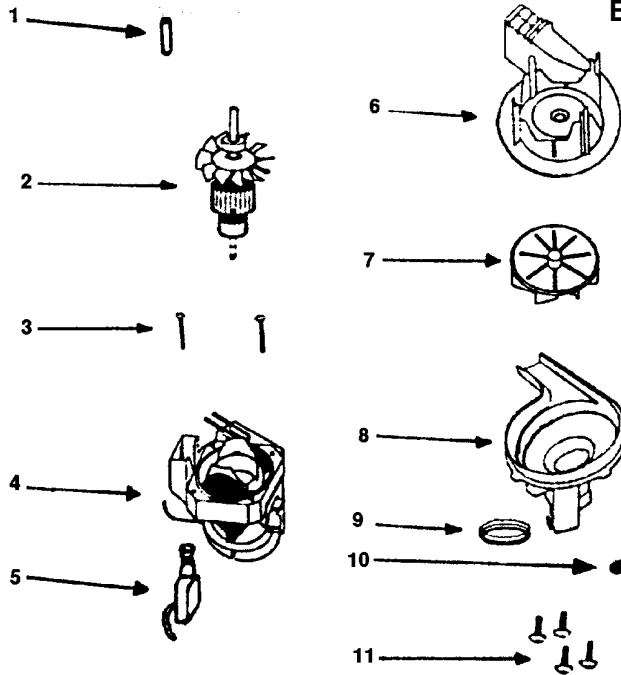

E-5435211 1 speed, 7.0 amp

BRAVO Motors

- 1 ..... E-53138 ..... Retainer Screw, 10 pk
- 2 ..... E-20217E ..... Retainer Assy
- 3 ..... E-532134 ..... Hex Nut, 10 pk
- 4 ..... E-532223 ..... Lockwasher, 10 pk
- 5 ..... E-532192 ..... Brush Screw, 10 pk
- 6 ..... E-30478 ..... Carbon Brush
- 7 ..... E-54159 ..... Motor Cover
- 8 ..... E-544253 ..... Armature Assy
- ..... E-530882 ..... Bearing, 5 pk
- ..... E-30474A ..... Cooling Fan
- 9 ..... E-5344110 ..... Field Assembly
- 10 .... E-541691 ..... Motor Base Assy
- ..... E-54412 ..... Bearing & Retainer
- ..... N/A ..... Rivet, 10 pk
- 11 .... E-467131 ..... Cable Tie, 10 pk
- 12 .... E-53142 ..... Orlo Thread Screw, 10 pk
- 13 .... E-531881 ..... Washer, 10 pk
- 14 .... E-53148 ..... Fan Washer, 10 pk
- 15 .... E-12988 ..... Fan
- 16 .... E-53148 ..... Fan Washer
- 17 .... E-49507 ..... Pulley

- 1 ..... E-54406 ..... Plug, 10 pack
- 2 ..... E-54363 ..... Armature, bearing & brush, 9334A/AT,9201A/AT/D/DT, 9202B/BT/D/DT,9205B/BT,9206AT,9302A/AT
- 2 ..... E-543631 ..... Armature, bearing & brush, 9401A/AT/ATX,9615A/AT/ATX, 9620A/AT/ATX,9205A/AT,9310A/AT,9002A,9001A
- 2 ..... E-543632 ..... Armature, bearing & brush, 9201A/AT, 9202A/AT/E/ET, 9301B/BT,9302B/BT,9334D/DT,9615B/BT/BTX,9620B/BT/BTX, 9730A/AT,9734A/AT,9740A/AT,9750A/AT/ATV
- 2 ..... E-543633 ..... Armature, 9410D/DT,9615D/DT,9620A/AT/D/DT,9730B/BT, 9733A/AT,9740B/BT,9750B/BT/BTV,9824A/AT
- 2 ..... E-543635 ..... Armature, 9734BTH,9855B/BT/BTH/BTV,9875B/BT,9876A/AT
- ..... E-544722 ..... Holder & Brush Assembly, round, w/ 2 brushes
- 3 ..... E-5323818 ..... Screw, 10 pack
- 4 ..... N/A ..... Field Assy, 9205B/BT,9334A/AT,9205A/AT,9206AT,9301A/AT, 9002A,9001A
- 4 ..... E-543812 ..... Field Assy, 9202E/ET,9301B/BT,9302B/BT,9410A/AT/ATX, 9615A/AT/ATX,9620A/AT/ATX
- 4 ..... E-543813 ..... Field Assy, 9201A/AT/D/DT,9202A/AT,9201B/BT,9202B/BT/D/DT, 9302A/AT
- 4 ..... N/A ..... Field Assy, 9410D/DT,9615B/BT/BTX/D/DT,9620B/BT/BTX/D/DT, 9730A/AT/B/BT,9740A/AT/B/BT,9750A/AT/ATV/B/BT/BTV, 9824A/AT
- 4 ..... N/A ..... Field Assy, 9334D/DT,9620A/AT,9733A/AT
- 4 ..... E-543816 ..... Field Assy, 9734A/AT
- 4 ..... E-547152 ..... Field Assy, 9734BTH
- 4 ..... N/A ..... Field Assy, 9855B/BT/BTH/BTV,9875B/BT,9876
- 5 ..... E-1374010 ..... Switch
- 5 ..... E-153775 ..... Switch, 9734BTH
- 6 ..... E-543752 ..... Scroll, w/ gasket
- ..... E-57949 ..... Gasket Set, scroll
- 7 ..... E-27165 ..... Fan
- 7 ..... E-27930 ..... Fan, 12 amp models
- 8 ..... E-543742 ..... Fan Cover Assembly
- ..... E-579491 ..... Gasket Set, fan cover
- 9 ..... E-27171 ..... Gasket
- 10 ... E-54413 ..... Nut
- 11 ... E-5323824 ..... Screw, 10 pack