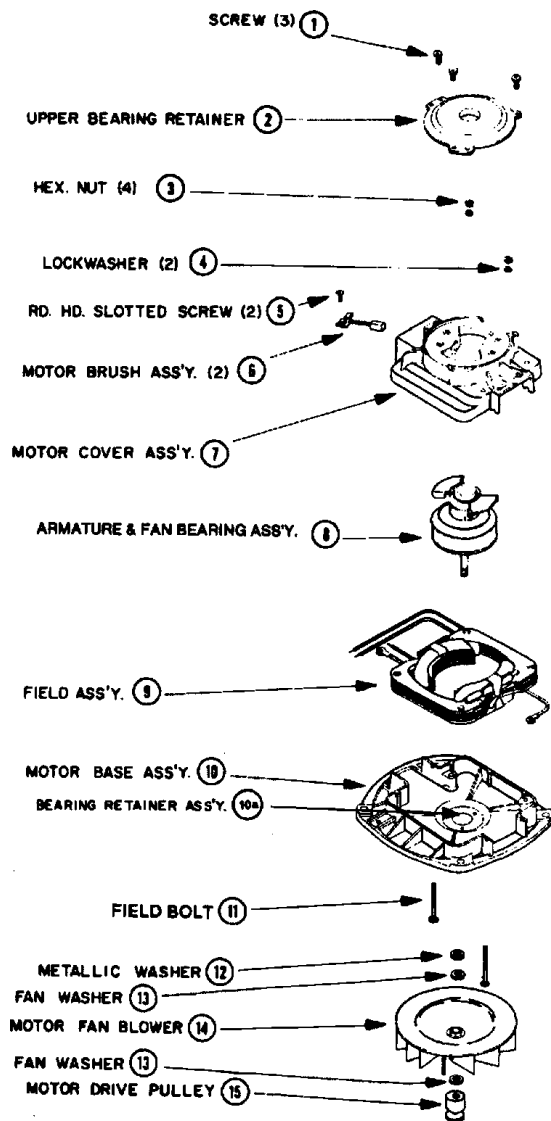

E-546442 Motor Assembly Two Speed, 6.5 Amp

2000 Series