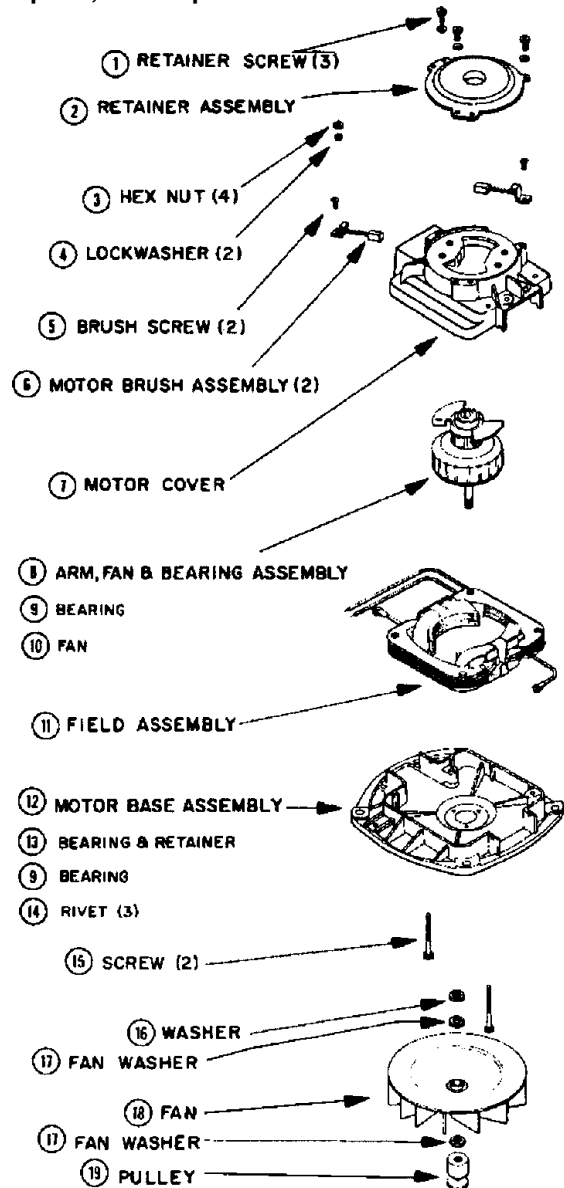

E-543523 Motor Assembly One Speed, 6.5 Amp

2000 Series

- 1 ..... E-53138 ..... Retainer Screw, 3 used
- 2 ..... E-20217E ..... Bearing Retainer, upper
- 3 ..... E-532134 ..... Hex Nut, 4 used
- 4 ..... E-532223 ..... Lockwasher, 2 used, 10 pk
- 5 ..... E-532192 ..... Screw, carbon brush, 2 used, 10 pk
- 6 ..... E-30478 ..... Carbon Brush, 2 used
- 7 ..... E-54396 ..... Motor Cover
- 8 ..... E-544253 ..... Armature, w/ cooling fan & bearing
- 9 ..... E-530882 ..... Bearing Only
- 10 ..... E-30474A ..... Cooling Fan
- 11 ..... E-534412 ..... Field Assy
- 12 ..... E-541691 ..... Motor Base Assy
- 13 ..... E-54412 ..... Bearing & Retainer
- 14 ..... E-531871 ..... Rivet, ball bearing retainer
- 15 ..... E-53142 ..... Screw, field bolt
- 16 ..... E-531881 ..... Washer, metal, for fan, 10 pk
- 17 ..... E-53148 ..... Washer, fiber, for fan, 10 pk
- 18 ..... E-12988 ..... Fan, lexan
- 19 ..... E-370122 ..... Pulley