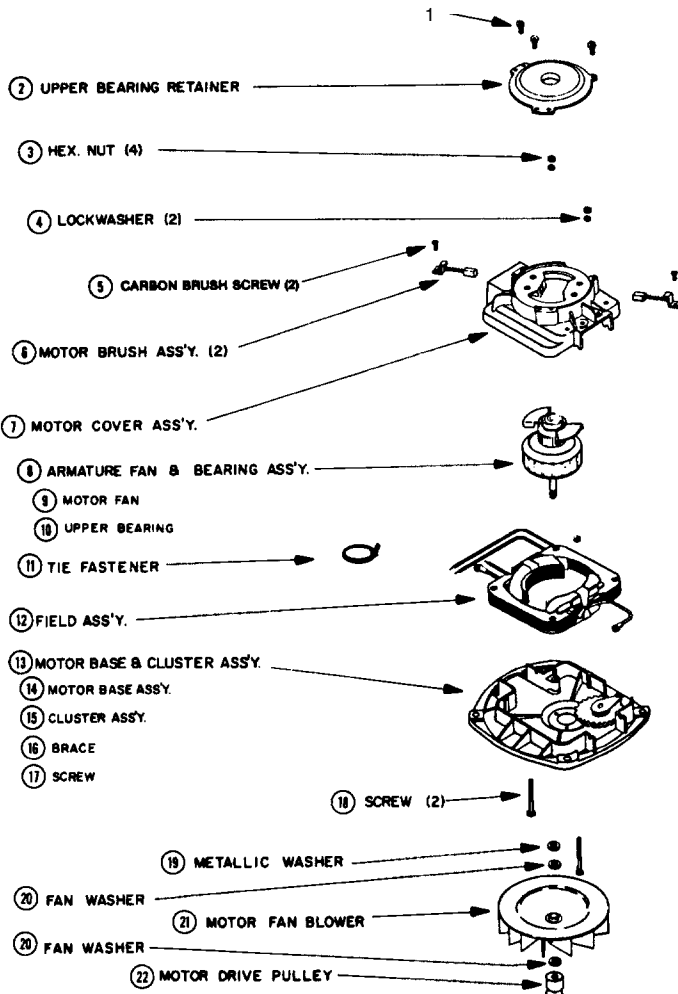

E-533901 1 speed, 3.5 amp Self Propelled
E-543531 1 speed, 6.5 amp
E-543533 2 speed, 6.7 amp