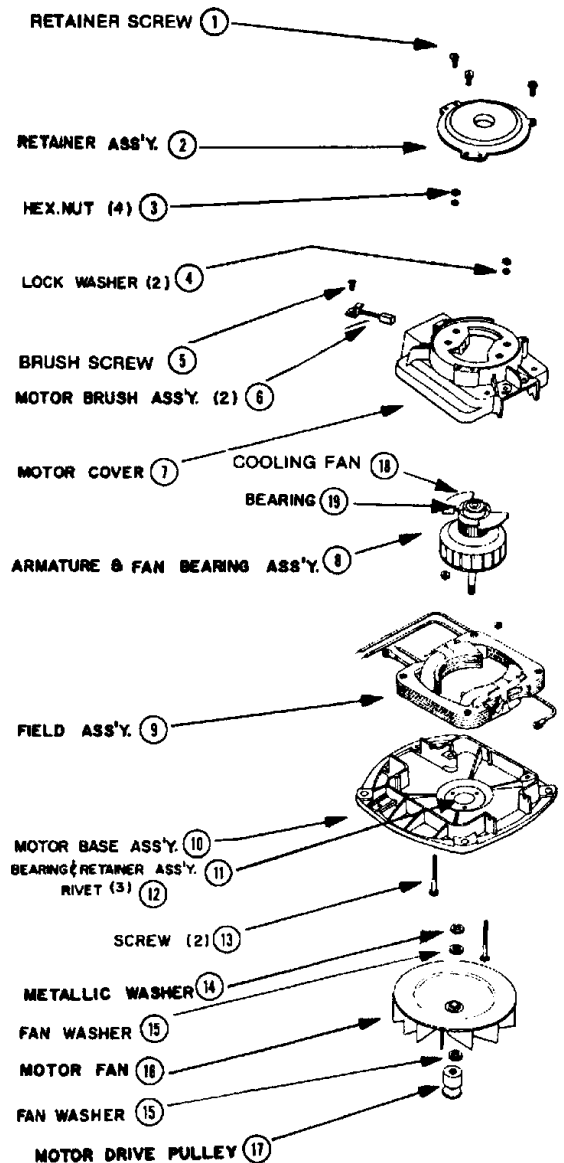

E-533497 Motor Assembly One Speed, 3.5 Amp

1400 Series, Ultra

E-543521 Motor Assembly One Speed, 3.5 Amp

2000 Series

- 1 E-531311 Screw, housing top, 2 used, 10 pk
- 2 E-54172 Housing Assy, upper, w/ sleeve bearing
- 3 N/A Armature, w/ cooling fan
- 4 E-53534 Field Assembly
- 5 E-25172A1 Carbon Brush, w/ groove, 2 used
- 6 E-541711 Motor Base Assy, w/ bearing, lower
- 7 E-531881 Washer, fan, metal, 10 pk
- 8 E-53148 Washer, fan, fiber, 2 used, 10 pk
- 9 E-129881 Fan, lexan
- 10 E-370122 Pulley, long, tempered steel
- 10 E-40999D Pulley, short,

- 1 E-53138 Screw, top bearing retainer
- 2 E-20217E Bearing Retainer, upper
- 3 E-532134 Hex Nut
- 4 E-532223 Lockwasher
- 5 E-532192 Screw, carbon brush
- 6 E-30478 Carbon Brush
- 7 E-54159 Motor Cover, upper
- 8 E-544251 Armature, w/ cooling fan & bearing
- 9 E-34411 Field Assy
- 10 E-541691 Motor Base Assy, lower
- 11 E-54412 Bearing & Retainer Assy
- 12 E-531871 Rivet, lower bearing assembly
- 13 E-53142 Screw, field bolt, 10 pk
- 14 E-531881 Washer, metal, for fan, 10 pk
- 15 E-53148 Washer, fiber, for fan, 10 pk
- 16 E-12988 Fan, lexan
- 17 E-370122 Pulley
- 18 E-30474A Cooling Fan
- 19 E-530882 Bearing Only, comm. end, 5 pk