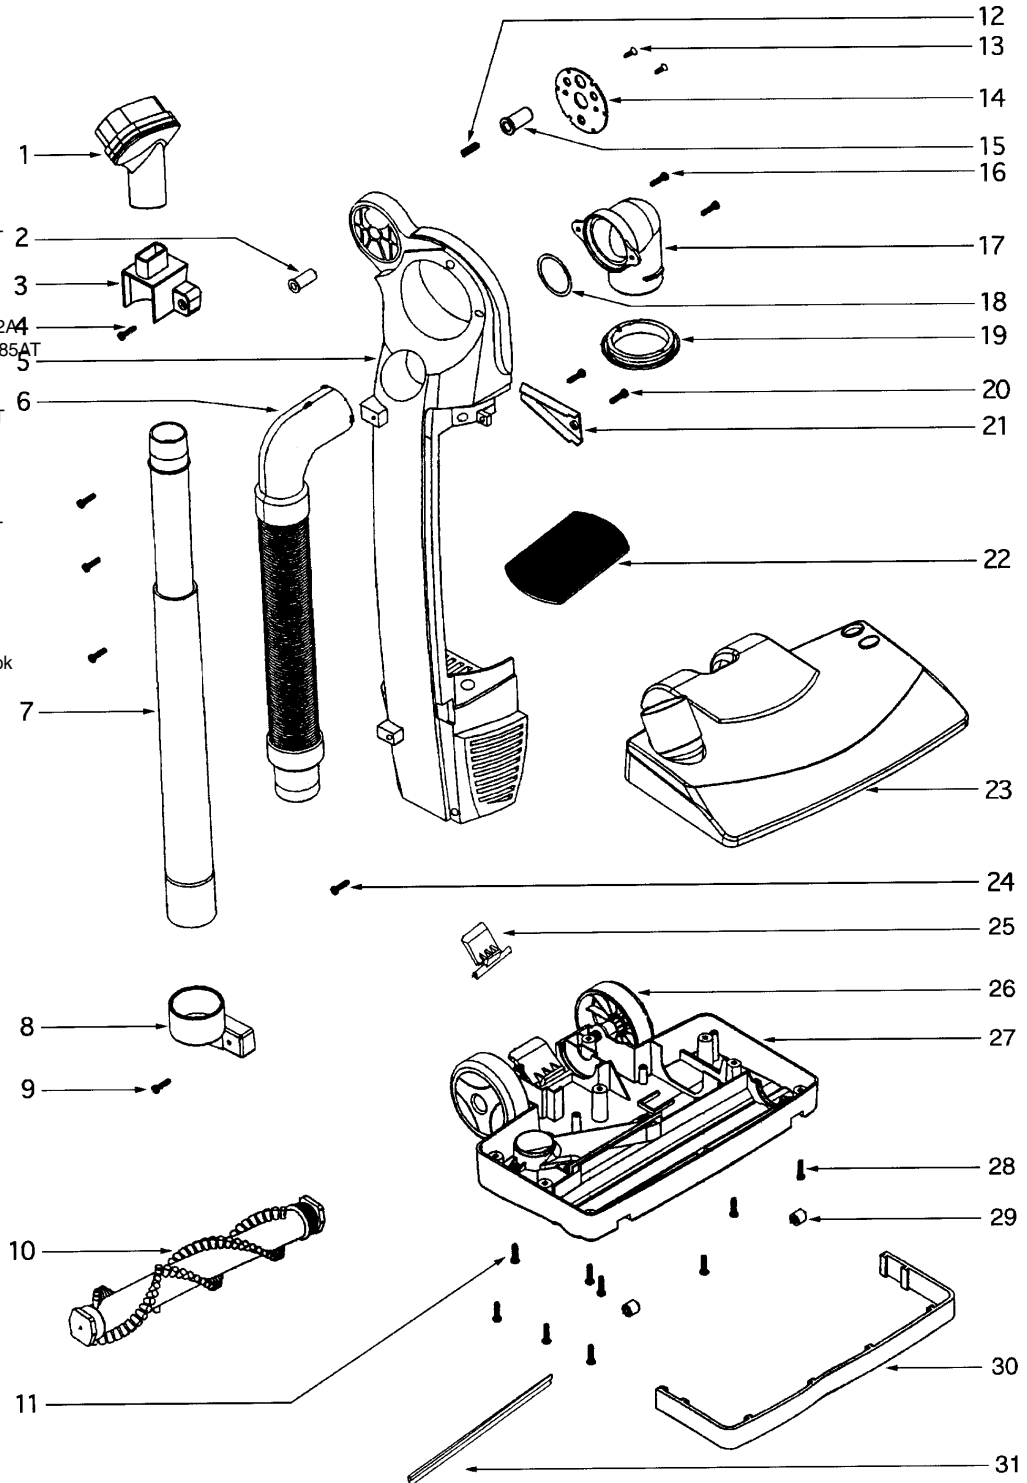

COMMERCIAL UPRIGHTS

Commercial S Series

Models: S782A, SC785AT

- 1 E-61126 Dusting Brush
- 2 E-61159 Interline
- 3 E-61160 Support, dusting brush
- 4 E-611651 Screw, 10pk
- 5 E-612041 Machine Cover, LH, S782A
- 5 E-612042 Machine Cover, LH, SC785AT
- 6 E-611291 Hose Assy
- 7 E-61127 Nesting Wand Assy
- 8 E-61163 Wand Support
- 9 E-611651 Screw, 10 pk
- 10 E-611281 Brush Roll Assy
- 11 E-611652 Screw, 10 pk
- 12 E-61180 Spring, 5 pk
- 13 E-611653 Screw, 10 pk
- 14 E-61174 Fix Plate
- 15 E-61173 Handle Button
- 16 E-611651 Screw, 10 pk
- 17 E-611721 Bend Pipe, S782A
- 17 E-611722 Bend Pipe, SC782AT
- 18 E-61171 Seal Ring
- 19 E-61169 Seal Ring
- 20 E-611651 Screw, 10 pk
- 21 E-611681 Guide, left side, S782A
- 21 E-611682 Guide, left side, SC785AT
- 22 E-61123 Motor Filter
- 23 E-611751 Hood Assy, S782A
- 23 E-611752 Hood Assy, SC785AT
- 24 E-611651 Screw, 10 pk
- 25 E-61463 Foot Pedal
- 26 E-61214 Rear Wheel Assy
- 27 E-611701 Base Assy, S782A
- 27 E-611702 Base Assy, SC785AT
- 28 E-611651 Screw, 10 pk
- 29 E-61164 Front Wheel Assy
- 30 E-61167 Furniture Guard
- 31 N/A Squeegee
- N/A Squeegee Fix Cover
- E-611651 Screw, fix cover, 10 pk