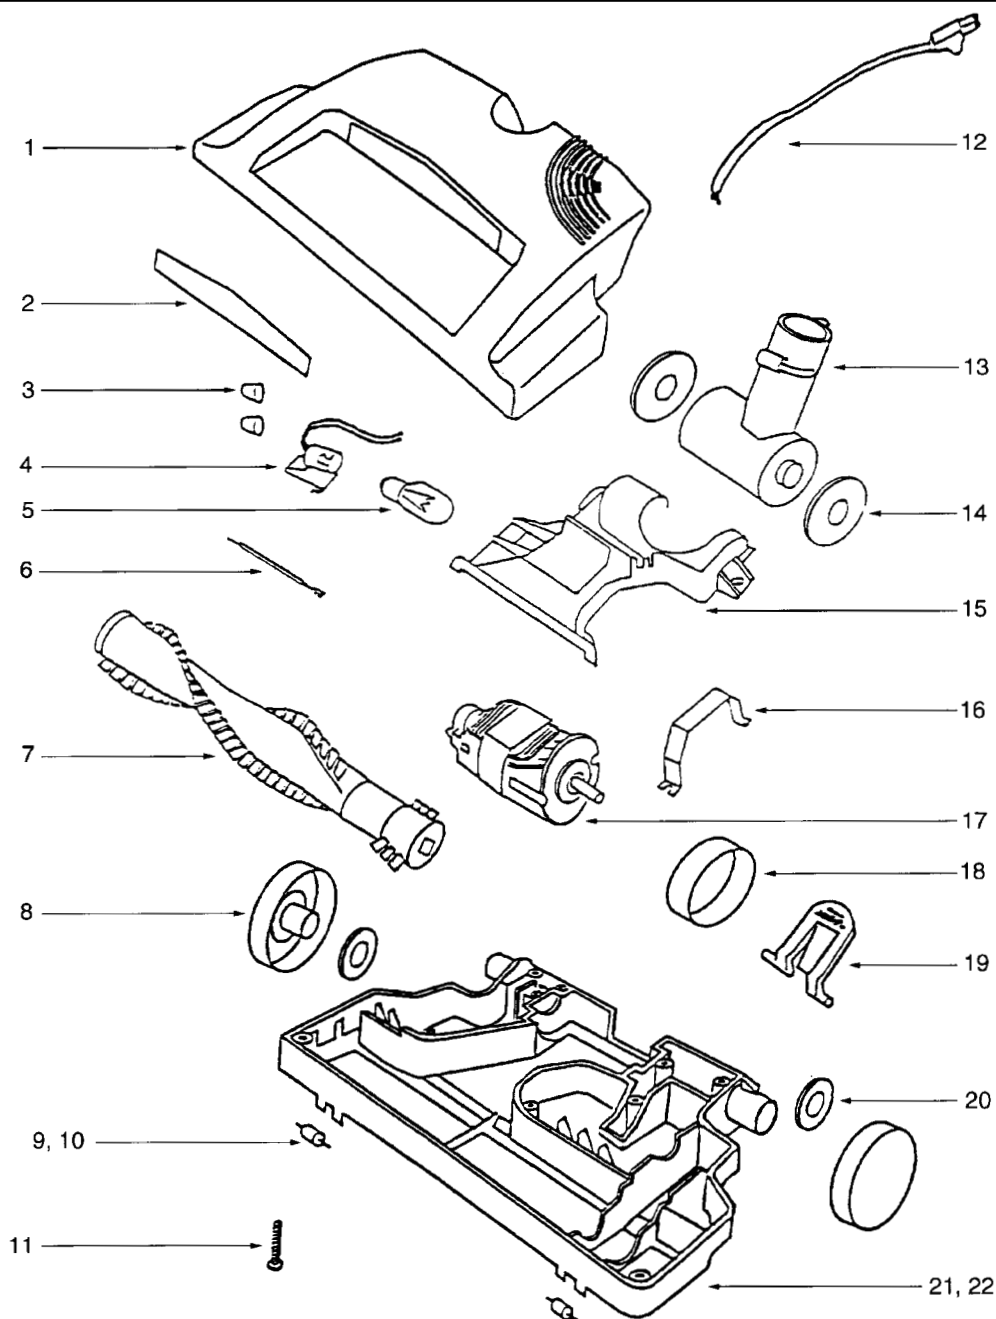

Not Illustrated

- E-617031 Wire
- E-61704 Sound foam

EUREKA CANISTERS

6900 Series

Models: 6982A/B

HOME CLEANING SYSTEM

- 1 E-5467227 Hood assembly
- 2 E-273971 Lens
- 3 E-601921 Wire splice, 5 pk
- 4 E-384841 Headlight socket assembly
- 5 E-59045 Headlight
- 6 E-574212 Wire & terminal
- 7 E-612351 Distribulator Assembly
E-610921 Distribulator Assembly, 6982B
- 8 E-374342 Rear wheel
- 9 E-56984 Front axle
- 10 ... E-569951 Front wheel
- 11 ... E-532388 Screw, 10 pk
- 12 ... E-377531 Supply cord
E-377533 Supply cord, 6982B

- 13 ... E-383792 Handle Socket Assembly
- 14 ... E-57992 Felt gasket
E-57993 Felt gasket, 6982A
- 15 ... E-273981 Air duct cover assembly
- 16 ... E-38377 Motor strap
- 17 ... E-543431 Motor assembly
- 18 ... E-58065 Belt, 2 pk
- 19 ... E-149401 Foot pedal
- 20 ... E-56180 Felt washer
- 21 ... E-546392 Base assembly
- 22 ... E-38063 Belt guard