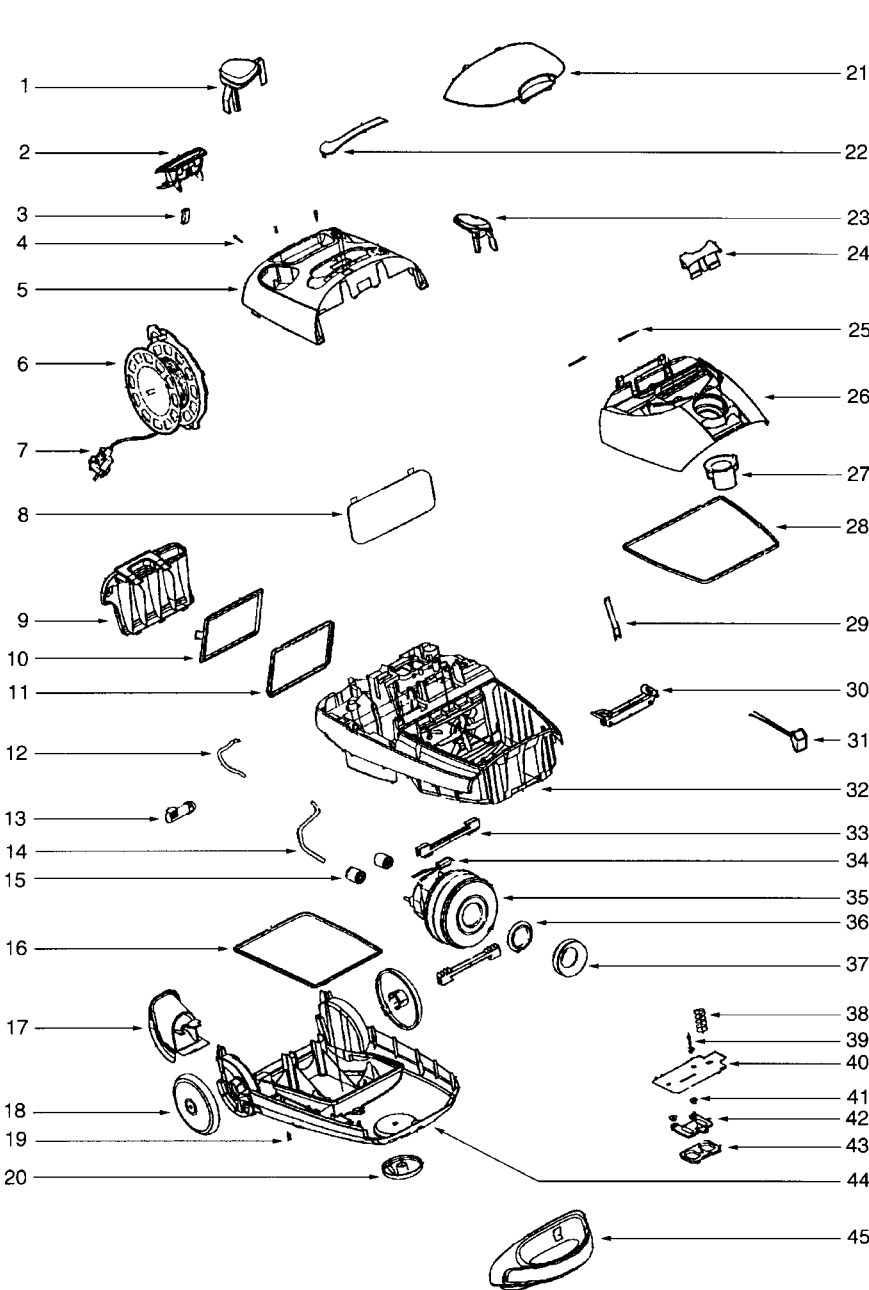

EUREKA CANISTERS

6900 Series

Models: 6982A/B

HOME CLEANING SYSTEM

- 1 E-548883 Cord winder button
- 2 E-60361 Rear catch lever
- 3 E-60637 Catch lever spring
- 4 E-616972 Screw, 10 pk
- 5 E-617121 Cover
- 6 E-61693 Cord reel w/cord
- 7 E-54985 Power cord
- 8 E-60541 Motor filter
- 9 E-60476 Filter flap
- 10 ... E-61690 Micron filter
- 11 ... E-60578 Motor cover seal
- 12 ... E-549391 Hose (170mm)
- 13 ... E-54893 Bag indicator
- 14 ... E-54914 hose (185mm)
- 15 ... E-60653 Suspension block
- 16 ... E-60605 Gasket
- 17 ... E-606481 Cord guide
- 18 ... E-548951 Rear wheel
- 19 ... E-616972 Screw, 10 pk
- 20 ... E-61695 Front caster
- 21 ... E-617081 Tool pack cover
- 22 ... E-549443 Display
- 23 ... E-548893 Switch button
- 24 ... E-606511 Catch lever
- 25 ... E-54894 Shaft
- 26 ... E-548863 Bag cover lid
- 27 ... E-606381 Sleeve
- 28 ... E-60605 Gasket
- 29 ... E-54892 Bag support spring
- 30 ... E-54890 Bag support
- 31 ... E-60606 Power outlet
- 32 ... E-61709 Upper shell
- 33 ... E-61694 Motor block
- 34 ... E-61698 Thermostat
- 35 ... E-606501 Motor assembly
- 36 ... E-606341 Sealing ring support
- 37 ... E-606471 Sealing ring
- 38 ... E-54973 Spring
- 39 ... E-616971 Screw, 10 pk
- 40 ... E-617061 Circuit board
- 41 ... E-60635 Washer
- 42 ... E-60632 Flap plate
- 43 ... E-60608 Flap seal
- 44 ... E-61710 Lower shell
- 45 ... E-606521 Handle

Not Illustrated

- E-617031 Wire
- E-61704 Sound foam

EUREKA CANISTERS

6900 Series

Models: 6982A/B

HOME CLEANING SYSTEM

- 1 E-5467227 Hood assembly
- 2 E-273971 Lens
- 3 E-601921 Wire splice, 5 pk
- 4 E-384841 Headlight socket assembly
- 5 E-59045 Headlight
- 6 E-574212 Wire & terminal
- 7 E-612351 Distribulator Assembly
E-610921 Distribulator Assembly, 6982B
- 8 E-374342 Rear wheel
- 9 E-56984 Front axle
- 10 ... E-569951 Front wheel
- 11 ... E-532388 Screw, 10 pk
- 12 ... E-377531 Supply cord
E-377533 Supply cord, 6982B

* Includes items 5 & 6

** Includes items 5, 6, 7, & 15