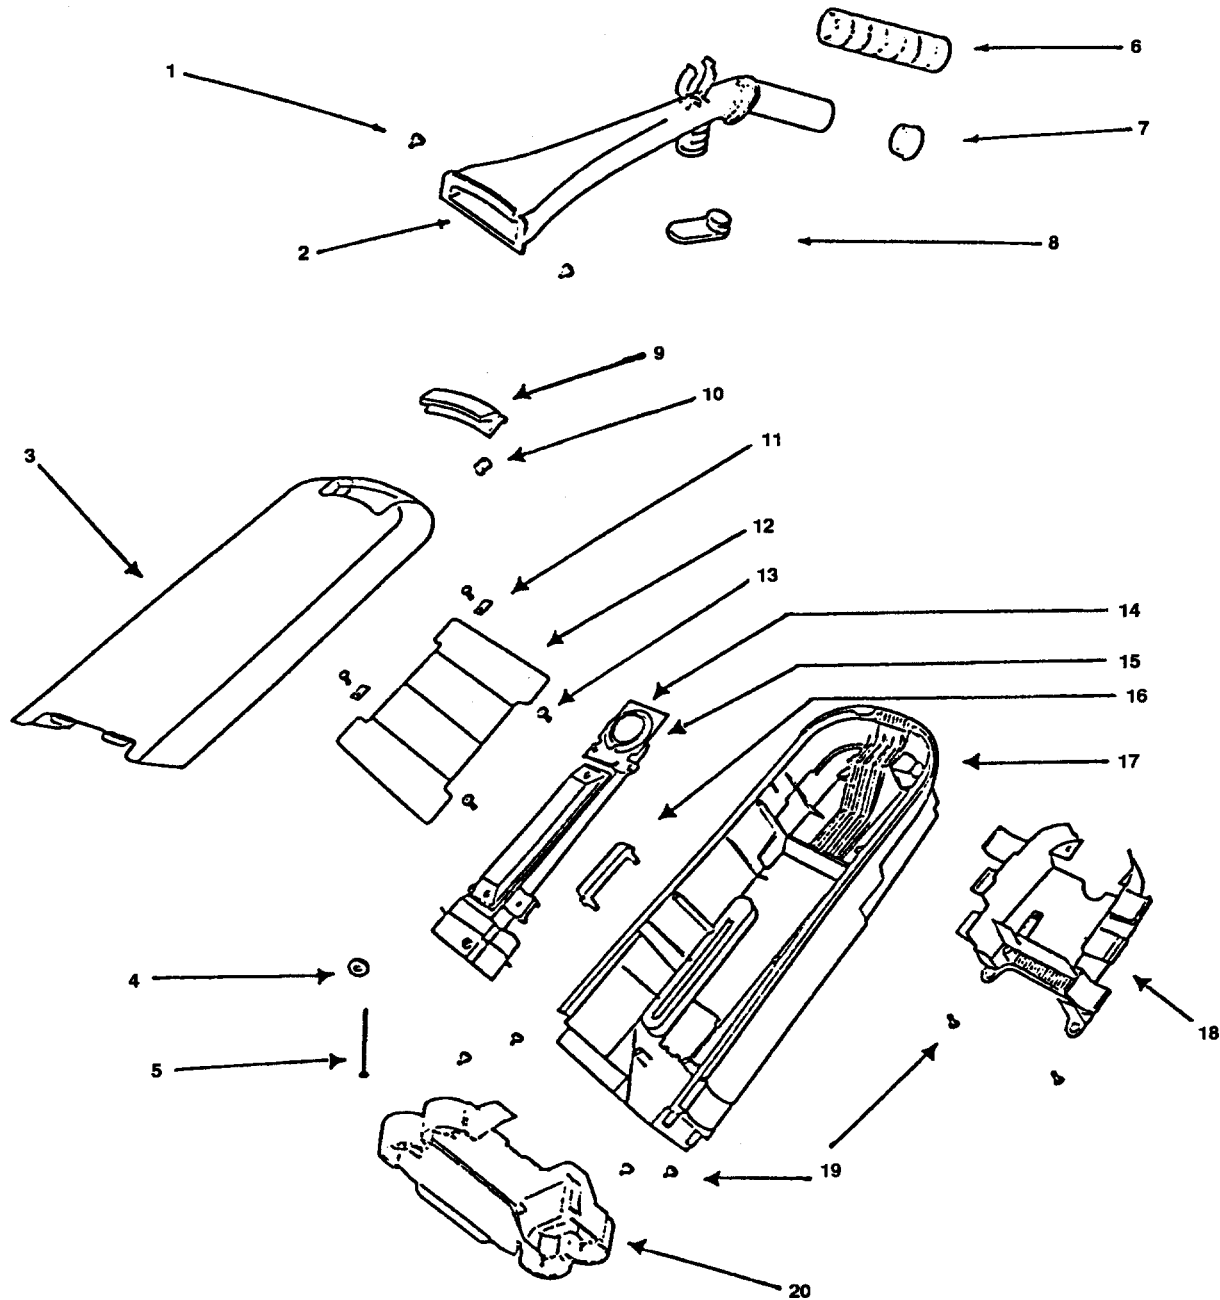

Handle Assemblies for 9875A/AT/B/BT, 9876A/AT are listed on next page.

EUREKA UPRIGHTS

HANDLE ASSEMBLY

Models: 9875A/AT/B/BT, 9876A/AT

9000 Series

Bravo World Vac

- 1.....E-532388.....Screw, 10 pack
- 2.....N/A.....Upper Handle Assy
- 2.....N/A.....Upper Handle Assy, includes # 6,7,8,
9875B/BT, 9876A/AT
- 3.....N/A.....Cover & Graphics
- 3.....N/A.....Cover & Graphics, 9875B/BT
- 3.....N/A.....Cover & Graphics, 9876A/AT
- 4.....E-56376.....Washer
- 5.....E-5323814.....Screw, 10 pack
- 6.....E-273081.....Handle Grip
- 7.....E-368736.....Handle Cap
- 8.....E-371154.....Cord Release Hook
- 9.....E-273031.....Latch