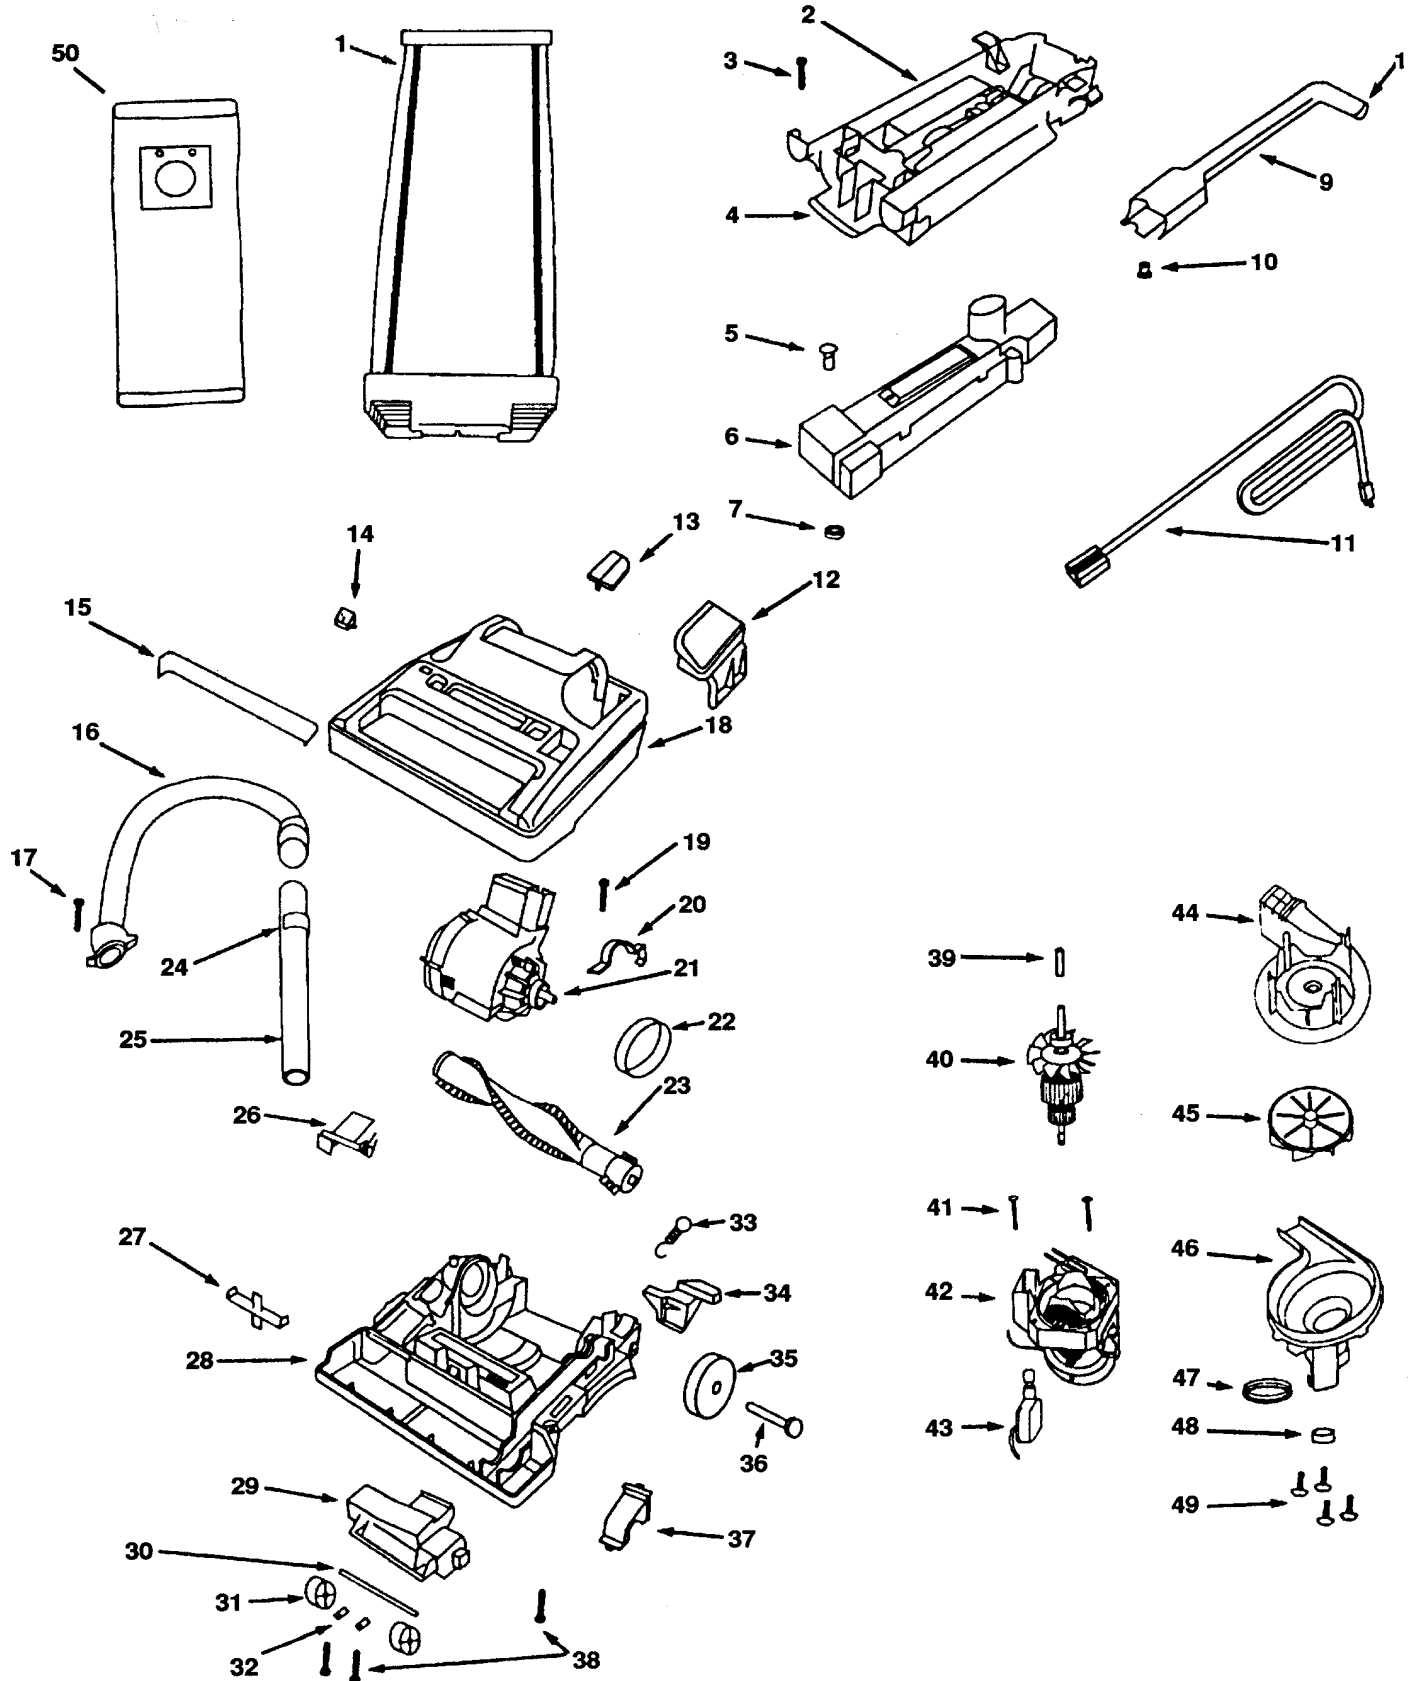

EUREKA UPRIGHTS

9000 Series

Models: 9824A/AT, 9834A/AT (Mega Boss World Vac), 9845A/AT, 9855A/AT/B/BT/BTH/BTV, 9873AT, 9875A/AT/B/BT, 9876A/AT

Bravo World Vac