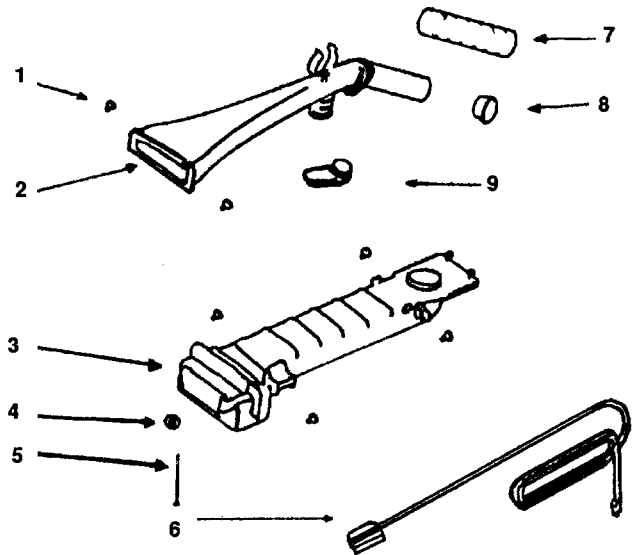

EUREKA UPRIGHTS

9000 Series

HANDLE ASSEMBLY

Bravo

Models: 9720A/AT, 9721AT/ATX, 9730A/ATX/B/BT, 9733A/AT,
9734A/AT/BTH/DTH, 9735AT/ATX, 9740A/AT/B/BT, 9750A/AT/ATV/B/BT/BTV

- 1.....E-532388.....Screw, 10 pk, 9730A/AT,9750A
- 1.....E-5323838.....Screw, 10 pk, 9720A/AT,9721AT,9740A/AT
- 2.....E-547035.....Upper Handle Assembly
- 2.....E-386871.....Upper Handle Assy, 9721AT
- 2.....E-19741.....Handly assy, 9730A
- 3.....E-544981.....Dirt Tube Kit
- 3.....E-545921.....Dirt Tube & Gasket Assy, 9720A/AT,9730B/BT,
9733A/AT,9740B/BT,9750B/BT/BTV
- E-27171A.....Gasket
- 4.....E-56376.....Washer
- 5.....E-5323826.....Screw, 10 pk
- 6.....E-276821.....Cord Assembly, 23 ft, black, 18 gauge
- 6.....E-27172A6.....Cord Assembly, 28 ft, black, 18 gauge
- 6.....E-27172A7.....Cord Assembly, 38 ft, black, 18 gauge
- 7.....E-273081.....Handle Grip
- 8.....E-368736.....Handle Cap
- 9.....E-371151.....Cord Release Hook
- 10.....E-01967A1.....Tool Pak
- 11.....E-545018.....Cover & Graphics, 9720A/AT
- 11.....E-600982.....Cover & Graphics, 9721AT
- 11.....E-545014.....Cover & Graphics, 9730A/AT/B/BT
- 11.....E-545019.....Cover & Graphics, 9733A/AT
- 11.....E-545016.....Cover & Graphics, 9734A/AT/BTH,
9750A/AT/B/BT/BTV
- 11.....E-545015.....Cover & Graphics, 9740A/AT/B/BT
- 11.....N/A.....Cover & Graphics, 9750ATV
- 12.....E-60160.....Screw, 10 pk
- 13.....E-532388.....Screw, 10 pk
- 13.....E-5323838.....Screw, 10 pk, 9740A/AT,9750A/AT
- 14.....E-579181.....Bottom Housing & Graphics
- 15.....E-273031.....Latch & Graphics Assembly
- 16.....E-57877.....Latch Spring
- 17.....E-14902.....Bag Support
- 18.....E-544171.....Carriage Clip, 8 pk
- 19.....N/A.....Rear Housing
- 19.....E-020551.....Rear Housing, 9720A/AT,9730B/BT,9733A/AT,
9734A/AT
- 19.....E-60785.....Rear Housing, 9721AT