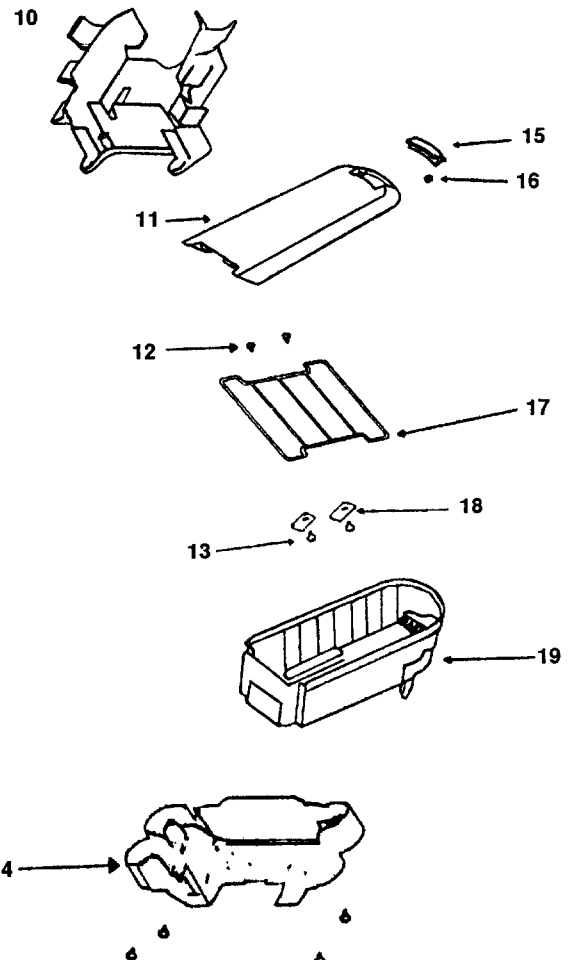

EUREKA UPRIGHTS

9000 Series

HANDLE ASSEMBLY

Bravo

Models: 9720A/AT, 9721AT/ATX, 9730A/ATX/B/BT, 9733A/AT,
9734A/AT/BTH/DTH, 9735AT/ATX, 9740A/AT/B/BT, 9750A/AT/ATV/B/BT/BTV

- 1.....E-532388.....Screw, 10 pk, 9730A/AT,9750A
- 1.....E-5323838.....Screw, 10 pk, 9720A/AT,9721AT,9740A/AT
- 2.....E-547035.....Upper Handle Assembly
- 2.....E-386871.....Upper Handle Assy, 9721AT
- 2.....E-19741.....Handly assy, 9730A
- 3.....E-544981.....Dirt Tube Kit
- 3.....E-545921.....Dirt Tube & Gasket Assy, 9720A/AT,9730B/BT,
9733A/AT,9740B/BT,9750B/BT/BTV
- E-27171A.....Gasket
- 4.....E-56376.....Washer
- 5.....E-5323826.....Screw, 10 pk
- 6.....E-276821.....Cord Assembly, 23 ft, black, 18 gauge
- 6.....E-27172A6.....Cord Assembly, 28 ft, black, 18 gauge
- 6.....E-27172A7.....Cord Assembly, 38 ft, black, 18 gauge
- 7.....E-273081.....Handle Grip
- 8.....E-368736.....Handle Cap
- 9.....E-371151.....Cord Release Hook
- 10.....E-01967A1.....Tool Pak
- 11.....E-545018.....Cover & Graphics, 9720A/AT
- 11.....E-600982.....Cover & Graphics, 9721AT
- 11.....E-545014.....Cover & Graphics, 9730A/AT/B/BT
- 11.....E-545019.....Cover & Graphics, 9733A/AT
- 11.....E-545016.....Cover & Graphics, 9734A/AT/BTH,
9750A/AT/B/BT/BTV
- 11.....E-545015.....Cover & Graphics, 9740A/AT/B/BT
- 11.....N/A.....Cover & Graphics, 9750ATV
- 12.....E-60160.....Screw, 10 pk
- 13.....E-532388.....Screw, 10 pk
- 13.....E-5323838.....Screw, 10 pk, 9740A/AT,9750A/AT
- 14.....E-579181.....Bottom Housing & Graphics
- 15.....E-273031.....Latch & Graphics Assembly
- 16.....E-57877.....Latch Spring
- 17.....E-14902.....Bag Support
- 18.....E-544171.....Carriage Clip, 8 pk
- 19.....N/A.....Rear Housing
- 19.....E-020551.....Rear Housing, 9720A/AT,9730B/BT,9733A/AT,
9734A/AT
- 19.....E-60785.....Rear Housing, 9721AT