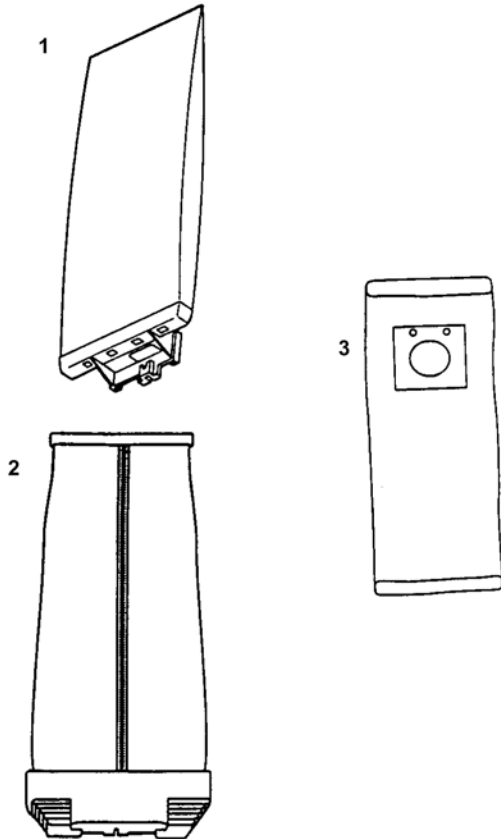

EUREKA UPRIGHTS

9000 Series

BAG ASSEMBLIES

Bravo

Models: 9001A, 9002A, 9002AM, 9201A/AT/B/BT/D/DT, 9202A/AT/B/BT/D/DT/E/ET, 9205A/AT/B/BT, 9206AT, 9301A/AT/B/BT, 9302A/AT/B/BT, 9334A/AT/D/DT, 9410A/AT/ATX/D/DT, 9615A/AT/ATX/B/BT/BTX/D/DT, 9620A/AT/ATX/B/BT/BTX/D/DT

- 1..... E-5439810..... Bag Assembly, peppercorn / herringbone
- 1..... E-5439811..... Bag Assembly, 9003A,9205DT
- 1..... N/A..... Bag Assembly, 9207A/AT
  E-57565..... Bag Hanger
  E-147682..... Lower Bag Support
  E-5323813..... Bag Screw, 10 pk
- 2..... E-5434915..... Bag Assembly, black w/ white graphics
- 2..... N/A..... Bag Assembly, red w/ gold graphics,
  9620A/AT/ATX/B/BT/BTX/D/DT
- 2..... N/A..... Bag Assembly, 9410E/ET
  E-271941..... Bag Cap
  N/A..... Bottom Insert
  E-383161..... Lower Bag Support & Graphics
  E-54383..... Push-on Nut, 10 pk
  E-383021..... Hardware Package
  E-383023..... Hardware Package, 9001A,9002A

PAPER BAGS

- 3..... E-54310..... Style "U", 3 pk
- 3..... E-57802..... Style "U", 3 pk, Filtaire
- 3..... E-54918..... Style "U", 10 pk

The following Bravo models are "hardbox" handle units and use only a paper bag assembly, 9720A/AT, 9721AT/ATX, 9730A/ATX/B/BT,9733A/AT, 9734A/AT/BTH/DTH, 9735AT/ATX, 9740A/AT/B/BT, ...9750A/AT/ATV/B/BT/BTV