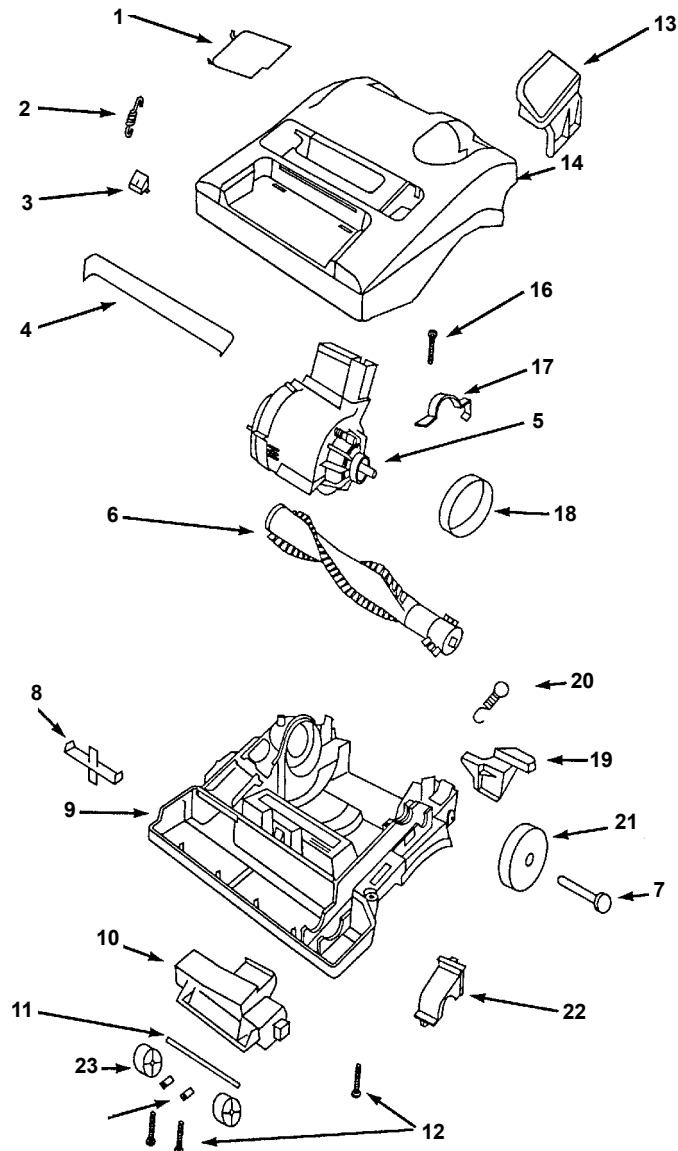

EUREKA UPRIGHTS

9000 Series

LOWER CASTING ASSEMBLY

Bravo

Models: 9001A, 9002A/AM, 9003A, 9201A/AT/B/BT/D/DT, 9202A/AT/B/BT/D/DT/E/ET/ETX, 9205A/AT/B/BT/DT, 9206A/B/BT, 9207A/AT9301A/AT/B/BT, 9302A/AT/B/BT, 9334A/AT/D/DT/DTX/DTZ/ET, 9410A/AT/ATX/D/DT/DTX/E/ET, 9615A/AT/ATX/B/BT/BTX/D/DT, 9620A/AT/ATX/B/BT/BTX/D/DT, 9621ATH, 9720A/AT, 9721AT/ATX, 9730A/ATX/B/BT, 9733A/AT, 9734A/AT/BTH/DTH, 9735A/ATX, 9740A/AT/B/BT, 9750A/AT/ATV/B/BT/BTV

*See Motor Breakdown on page 18 for switch.

- 1..... E-543731SV Attachment Cover, common
- 1..... E-543733 Attachment Cover, 9202A/AT,9202B/BT, 9202D/DT,9202E/ET,9302B/BT
- 1..... E-543925SV Attachment Cover, 9202ETX
- 1..... E-543737 Attachment Cover, 9207A/AT
- 1..... E-543734 Attachment Cover, 9301A/AT,9301B/BT, 9615A/ATX
- 1..... E-543925SV Attachment Cover, 9334DTX/DTZ/ET,