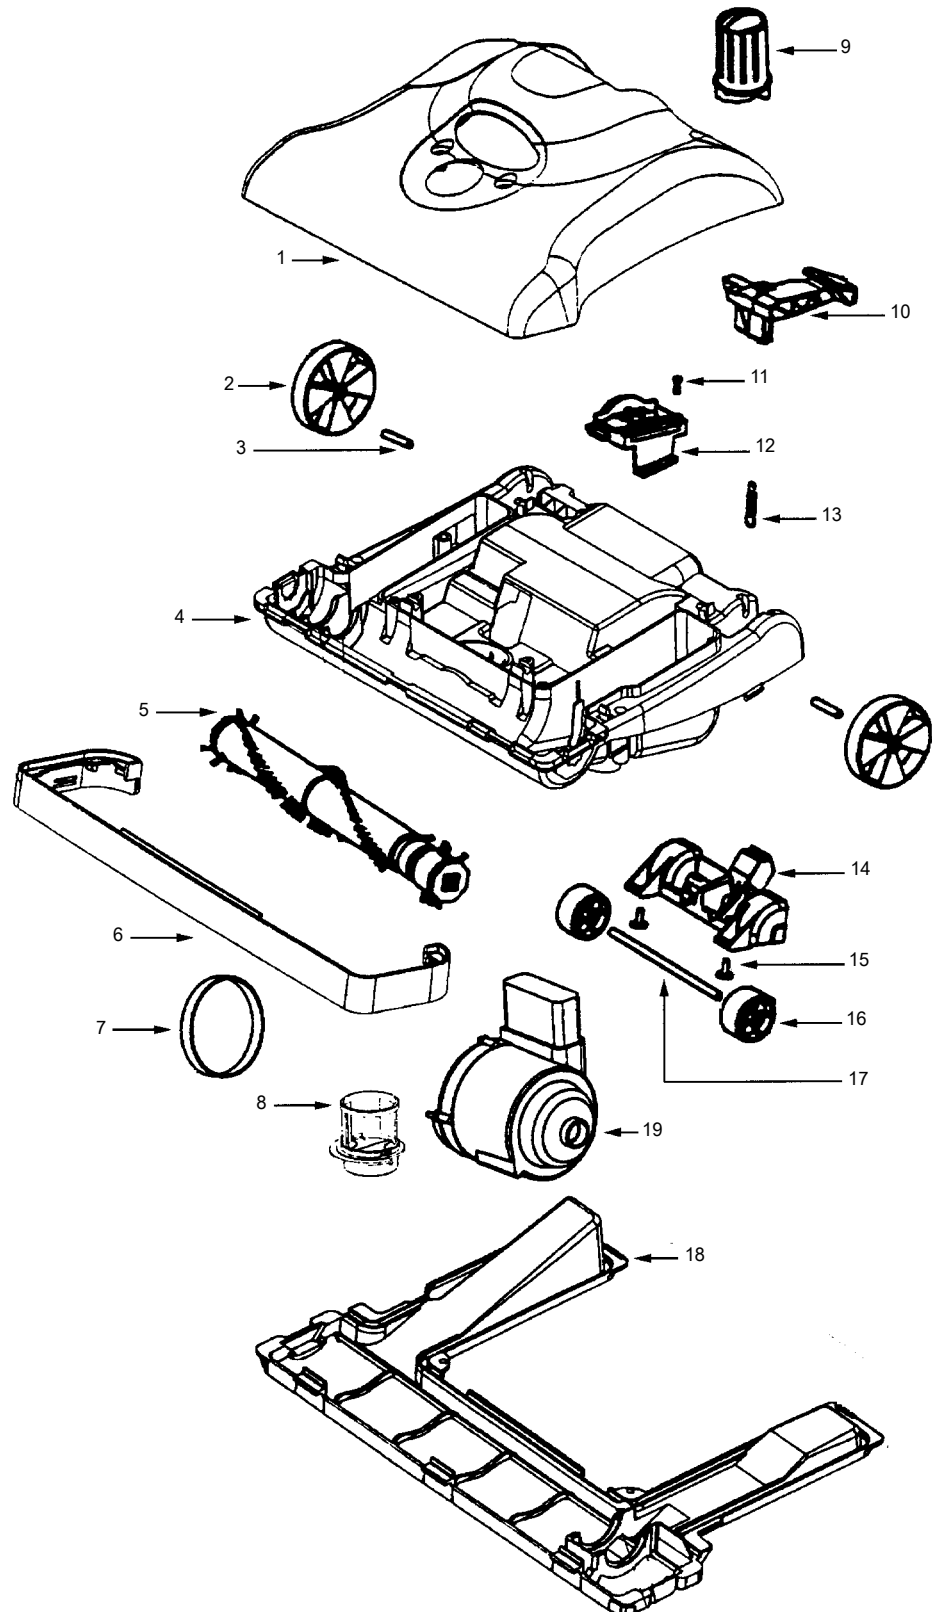

### Direct Air Upright

- 1..... E-612262.....Hood Assy
- 1..... N/A .....Hood Assy, 7977AT
- 2..... E-27794119N .....Wheel, rear
- 3..... E-58814.....Axle, rear
- 4..... E-601638.....Base & Felt Assy
- 5..... E-602441.....Brush Roll Assy
- 6..... E-15350A288N.....Furniture Guard
- 7..... E-61120.....Belt, 2 pack
- 8..... N/A .....Valve Assy
- 9..... E-28342A288N.....Height Adjustment Knob
- 10..... E-27799288N .....Handle Release
- 11..... E-531971.....Screw, 10 pack
- 12..... E-15548313N .....Motor Bracket
- 13..... E-530762.....Axle Spring
- 14..... E-27793A119N.....Wheel Carriage
- 15..... E-60160.....Screw, 10 pack
- 16..... E-38236B119N.....Wheel, front
- 16..... E-38236A119N.....Wheel, front, 7977AT
- 17..... E-575671.....Axle, front
- 18..... E-391032SV.....Bottom Plate Assy
- 19..... E-54379115.....Motor Assy
- 19..... E-54379103.....Motor Assy, 7977AT