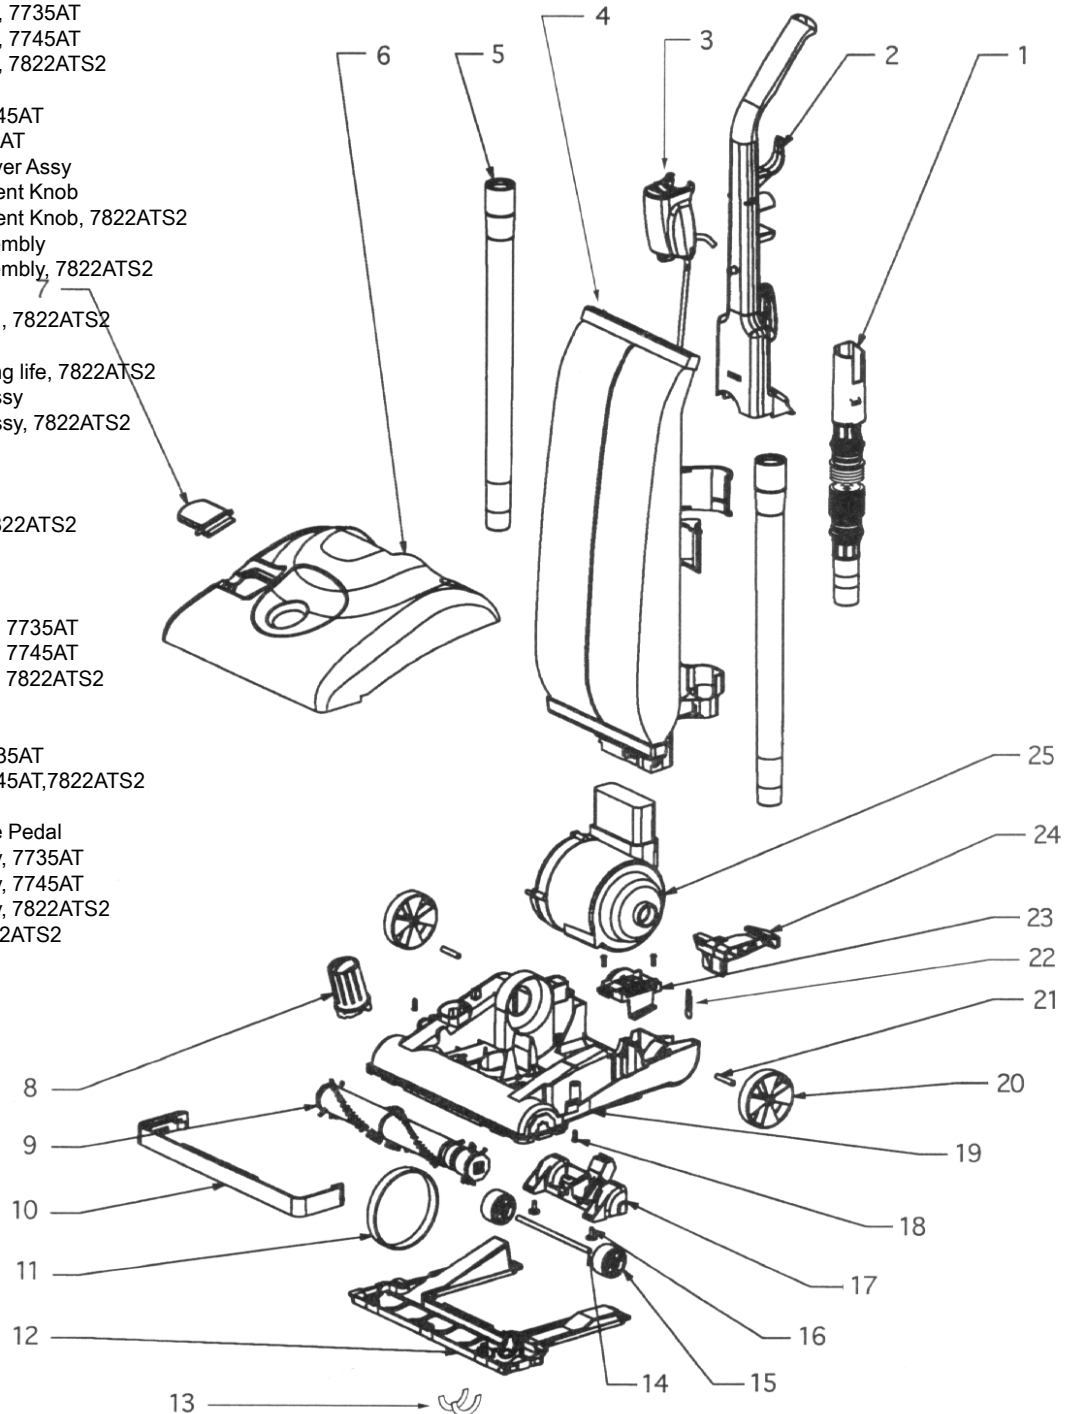

EUREKA UPRIGHTS

7700 / 7800 Series

Models: 7735AT, 7745AT, 7822ATS2

DIRECT AIR UPRIGHT

- 1 E-609541 Hose Assembly Complete
- 1 E-610242 Hose Assembly Complete, 7822ATS2
- 2 E-392711 Upper Handle Assy
- 2 E-386874 Upper Handle Assy, 7822ATS2
- 3 E-283701 Cord and Switch Box Assy
- 3 E-276741 Cord and Switch Box Assy, 7822ATS2
- 4 E-6020811 Bag Assembly, 7735AT
- 4 E-6020812 Bag Assembly, 7745AT
- 4 E-6020815 Bag Assembly, 7822ATS2
- 5 E-140703 Straight Wand
- 6 E-609701 Hood Assembly, 7735AT
- 6 E-609702 Hood Assembly, 7745AT
- 6 E-601626 Hood Assembly, 7822ATS2
- E-15583313N Lens, 7745AT
- E-546692 Screw, lens, 7745AT
- E-579402 Headlight, 7745AT
- 7 E-38822SV Attachment Cover Assy
- 8 E-28342288N Height Adjustment Knob
- 8 E-28342A288N Height Adjustment Knob, 7822ATS2
- 9 E-610921 Brush Roll Assembly
- 9 E-602441 Brush Roll Assembly, 7822ATS2
- 10 E-15325288N Furniture Guard
- 10 E-15350A288N Furniture Guard, 7822ATS2
- 11 E-54312A Belt, 2 pack
- 11 E-61120 Belt, 2 pack, long life, 7822ATS2
- 12 E-391031SV Bottom Plate Assy
- 12 E-391032SV Bottom Plate Assy, 7822ATS2
- 13 E-57569 Felt Gasket
- 14 E-575671 Front Axle
- 15 E-38236A119N Front Wheel
- 15 E-38236B119N Front Wheel, 7822ATS2
- 16 E-60160 Screw, 10 pk
- 17 E-27793A119N Wheel Carriage
- 18 E-531973 Screw, 10 pk
- 19 E-6016312 Base Assembly, 7735AT
- 19 E-601637 Base Assembly, 7745AT
- 19 E-601638 Base Assembly, 7822ATS2
- 20 E-27794119N Rear Wheel
- 21 E-58814 Rear Axle
- 22 E-36407A Axle Spring, 7735AT
- 22 E-530762 Axle Spring, 7745AT,7822ATS2
- 23 E-15548313N Motor Bracket
- 24 E-27799288N Handle Release Pedal
- 25 E-54379103 Motor Assembly, 7735AT
- 25 E-54379104 Motor Assembly, 7745AT
- 25 E-54379112 Motor Assembly, 7822ATS2
- E-38873B Valve Assy, 7822ATS2