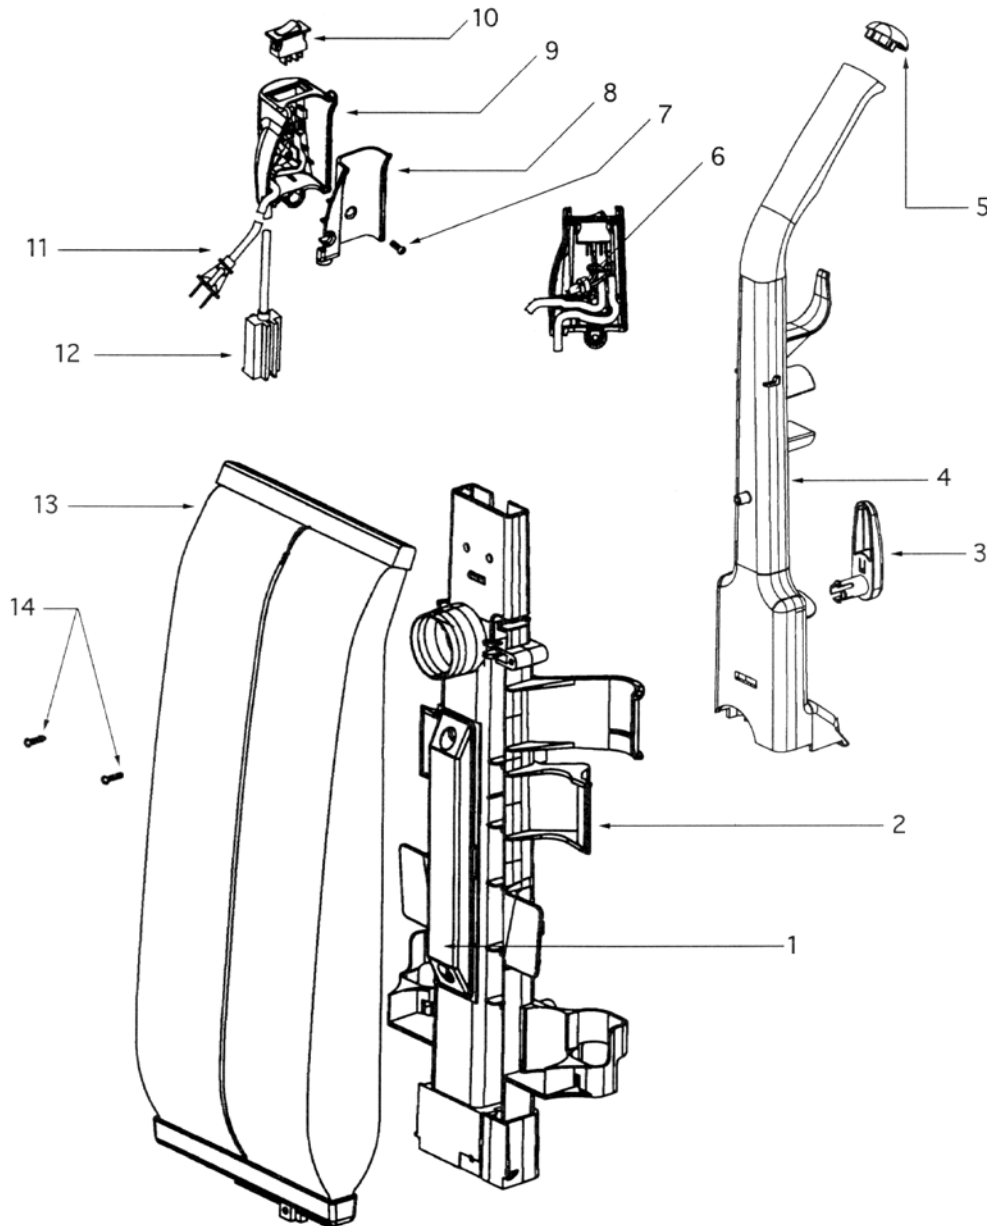

EUREKA UPRIGHTS

7700 Series

Models: 7735AT, 7745AT, 7822ATS2

- 1 ..... Muffler Cover Assy, only with #2
- 2 ..... E-38808 ..... Lower Handle Assembly
- 2 ..... E-2775526 ..... Lower Handle Assembly, 7822ATS2
- 3 ..... E-28013119N ..... Cord Release Hook
- 4 ..... E-392711 ..... Upper Handle Assembly
- 4 ..... E-386874 ..... Upper Handle Assembly, 7822ATS2
- 5 ..... E-272071 ..... Handle Cap
- 6 ..... E-601921 ..... Wire Splice, 5 pk
- 7 ..... E-531973 ..... Screw, 10 pk
- 8 ..... E-28283119N ..... Switch Box, rear
- 9 ..... E-28321119N ..... Switch Box, front
- 10 ..... E-28073A ..... Rocker Switch
- 11 ..... E-3868022 ..... Cord & Terminal Assembly
- 12 ..... E-393001 ..... Lower Cord & Terminal Assembly
- 13 ..... E-6020811 ..... Bag Assembly, 7735AT
- 13 ..... E-6020812 ..... Bag Assembly, 7745AT
- 13 ..... E-6020815 ..... Bag Assembly, 7822ATS2

- 14 ..... E-5323813 ..... Screw, 10 pk
- ..... E-27796288N ..... Switch Pedal, 7822ATS2

ATTACHMENTS

- E-382392 ..... Hose Adaptor
- E-27858A119N ..... Hose Adaptor, 7822ATS2
- E-37057A3 ..... Hose Coupling
- E-609541 ..... Hose Assembly, complete
- E-610242 ..... Hose Assembly, complete, 7822ATS2
- E-57802 ..... Paper Bag, type U, 3 pk
- E-26708119N ..... Crevice Tool
- E-61037 ..... Dusting Brush
- E-61037 ..... Combination Tool, 7822ATS2
- E-702041 ..... Hardware Package
- E-59015 ..... Hardware Package, 7822ATS2