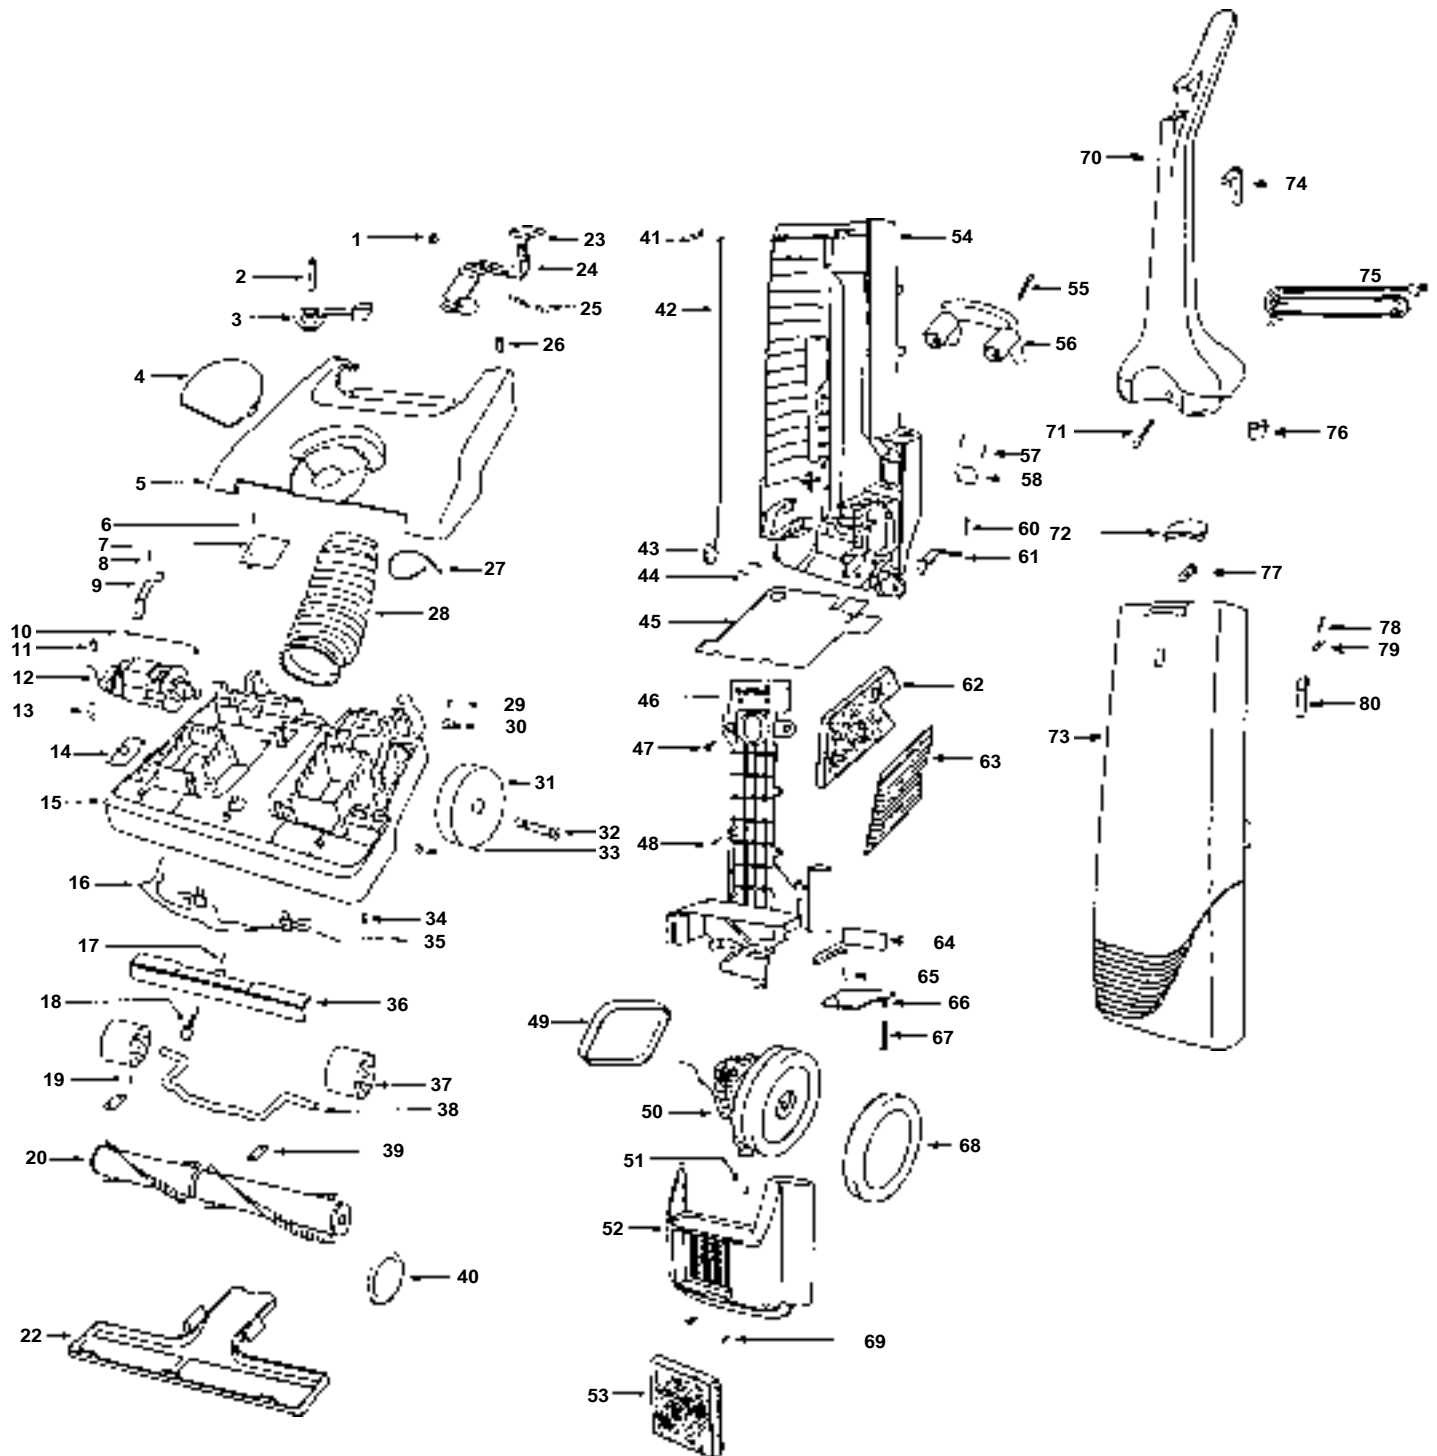

EUREKA UPRIGHTS

6400 Series

Models: 6404AT (Boss), 6405ATX, 6410AT, 6425AT (Quiet Kleen), 6426ATV, 6435AT

EXCALIBUR

EUREKA UPRIGHTS

6400 Series

EXCALIBUR

Models: 6404AT (Boss), 6405ATX, 6410AT, 6425AT (Quiet Kleen), 6426ATV, 6435AT