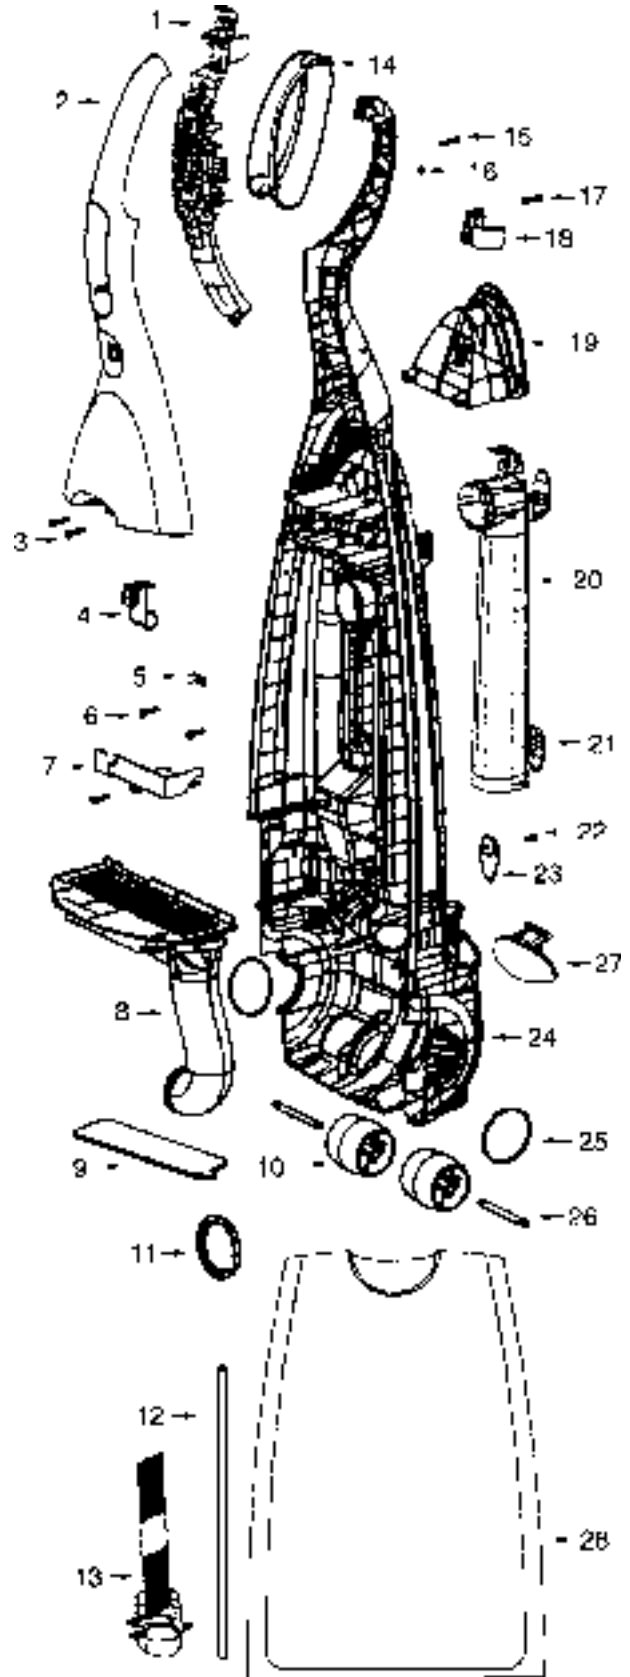

- 1 ..... E-610381 ..... Switch & Electronics Assy
  E-596675 ..... Slider, potentiometer
  E-391079A119N .. Holder, switch
  E-39178 ..... Switch, rocker
  E-596682 ..... Lamp, neon
  E-39327A ..... Speed Control Module
- 2 ..... E-15551355N ..... Handle Front
- 3 ..... E-60856 ..... Screw, 10pk
- 4 ..... E-39216335N ..... Blanking Plug
- 5 ..... E-39214 ..... Clamp, cable
- 6 ..... E-60856 ..... Screw, 10pk
- 7 ..... E-39179119N ..... Electrical Cover
- 8 ..... E-281974 ..... Bulkhead Assy
  E-59654 ..... Seal, bulkhead
  E-28415 ..... Inlet Chamber
  E-60603 ..... Screw, 10pk
- 9 ..... E-39180 ..... Filter, motor
- 10 ..... E-39165119N ..... Wheel, rear
- 11 ..... E-39171 ..... Seal, exhaust chamber
- 12 ..... E-596693 ..... Hose
- 13 ..... E-39187 ..... Bent End Cuff Assy
- 14 ..... E-39170335N ..... Hand Grip
- 15 ..... E-60856 ..... Screw, 10pk
- 16 ..... E-61025 ..... Star Washer, 10pk
- 17 ..... E-5323840 ..... Screw, 10pk
- 18 ..... E-39189333N ..... Tool Clip
- 19 ..... E-391623 ..... Carry Handle Assy
  E-28196333N ..... Handle Grip
- 20 ..... E-28212A1 ..... Air Tube Assy
  E-59673 ..... Seal, air tube
  E-605983 ..... Fastener, 5pk
  E-60856 ..... Screw, 10pk
  E-60810 ..... Washer, 10pk
- 21 ..... E-59675119N ..... Cord Hook
- 22 ..... E-59680 ..... Rivet
- 23 ..... E-39196119N ..... Hose Retainer
- 24 ..... E-02436335N ..... Body Assy
- 25 ..... E-59830316N ..... Journal Ring
- 26 ..... E-59657 ..... Axle, rear
- 27 ..... E-39331A1 ..... catch
- 28 ..... E-608088 ..... Cover, front, 6230AT
  28 ..... E-608089 ..... Cover, front, 6235AT