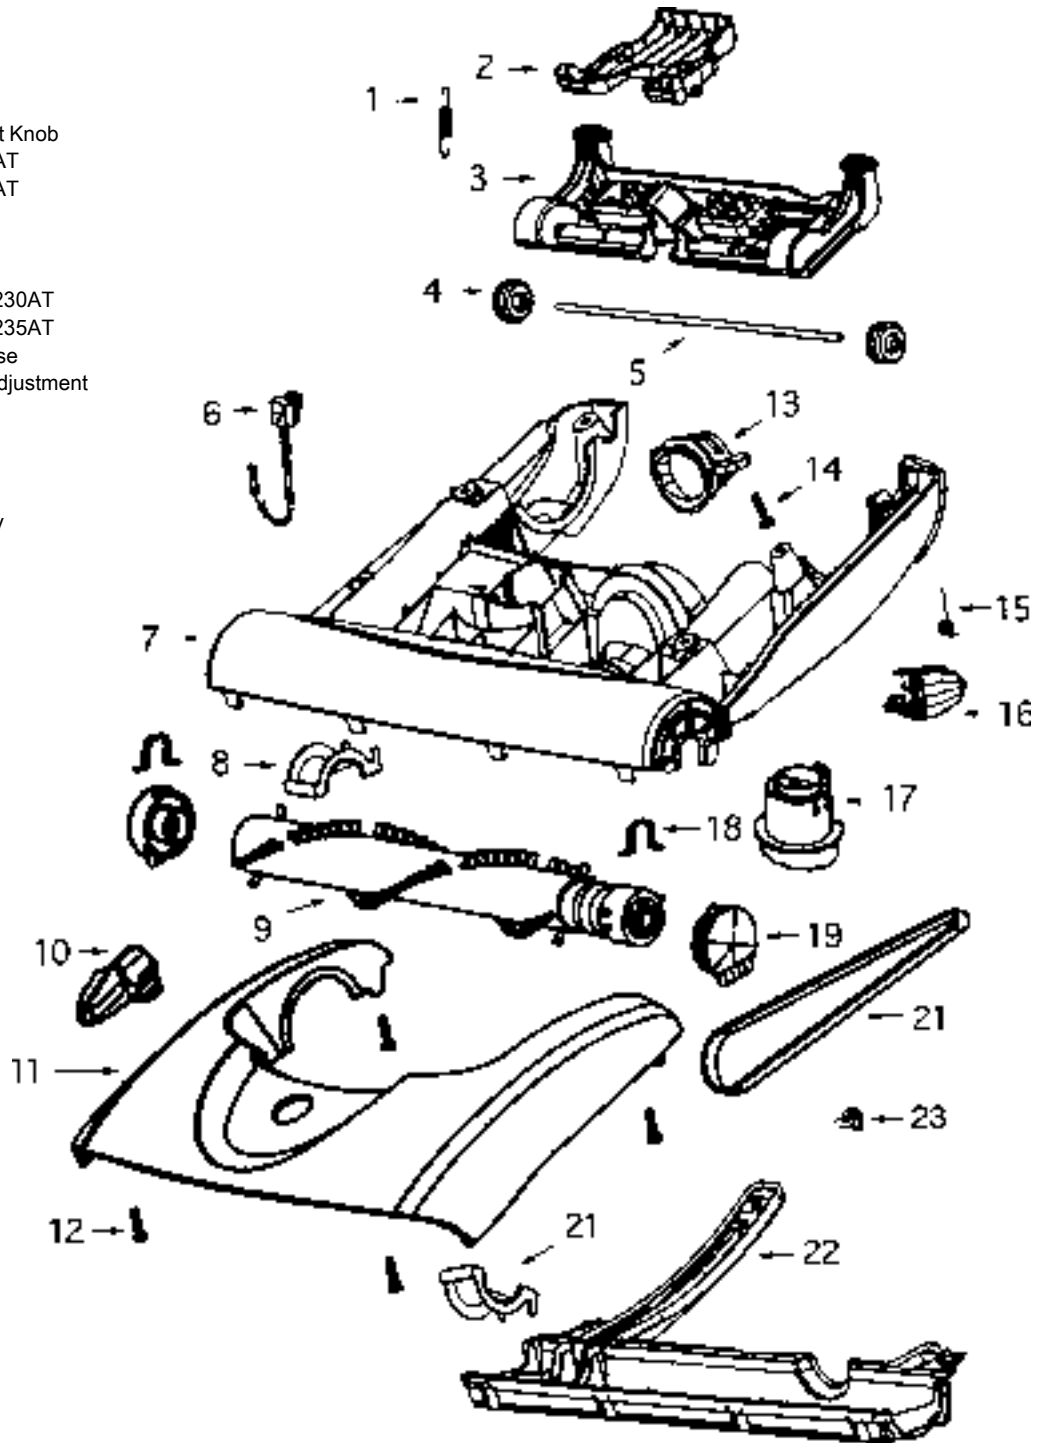

EUREKA UPRIGHTS

6200 Series

Models: 6230AT, 6235AT

OXYGEN / AIRSTREAM

- 1 E-61027 Spring, wheel carriage, 5pk
- 2 E-28187119N Lever Arm
- 3 E-15489119N Wheel Carriage Assy
- 4 E-39168 Wheel, front
- 5 E-39253A Axle, front
- 6 E-2732920 Cord
- 7 E-609881 Base Assy
- 8 E-59951 Gasket, felt
- 9 E-609892 Brush Roll Assy
- 10 E-39151A335N Height Adjustment Knob
- 11 E-609862 Hood Assy, 6230AT
- 11 E-609863 Hood Assy, 6235AT
- 12 E-60856 Screw, 10 pk
- 13 E-39267316N Hose Adaptor
- 14 E-60856 Screw, 10 pk
- 15 E-39198 Torsion Spring, 6230AT
- 15 E-60811 Torsion Spring, 6235AT
- 16 E-39197B335N Pedal, body release
- 17 E-39255335N Actuator, height adjustment
- 18 E-59792 Spacer, end cap
- 19 E-391932 End Cap
- 20 E-60440 Belt, 2pk
- 21 E-59951 Gasket, felt
- 22 E-284432SV Bottom Plate Assy
- 23 E-605983 Fastener, 5pk