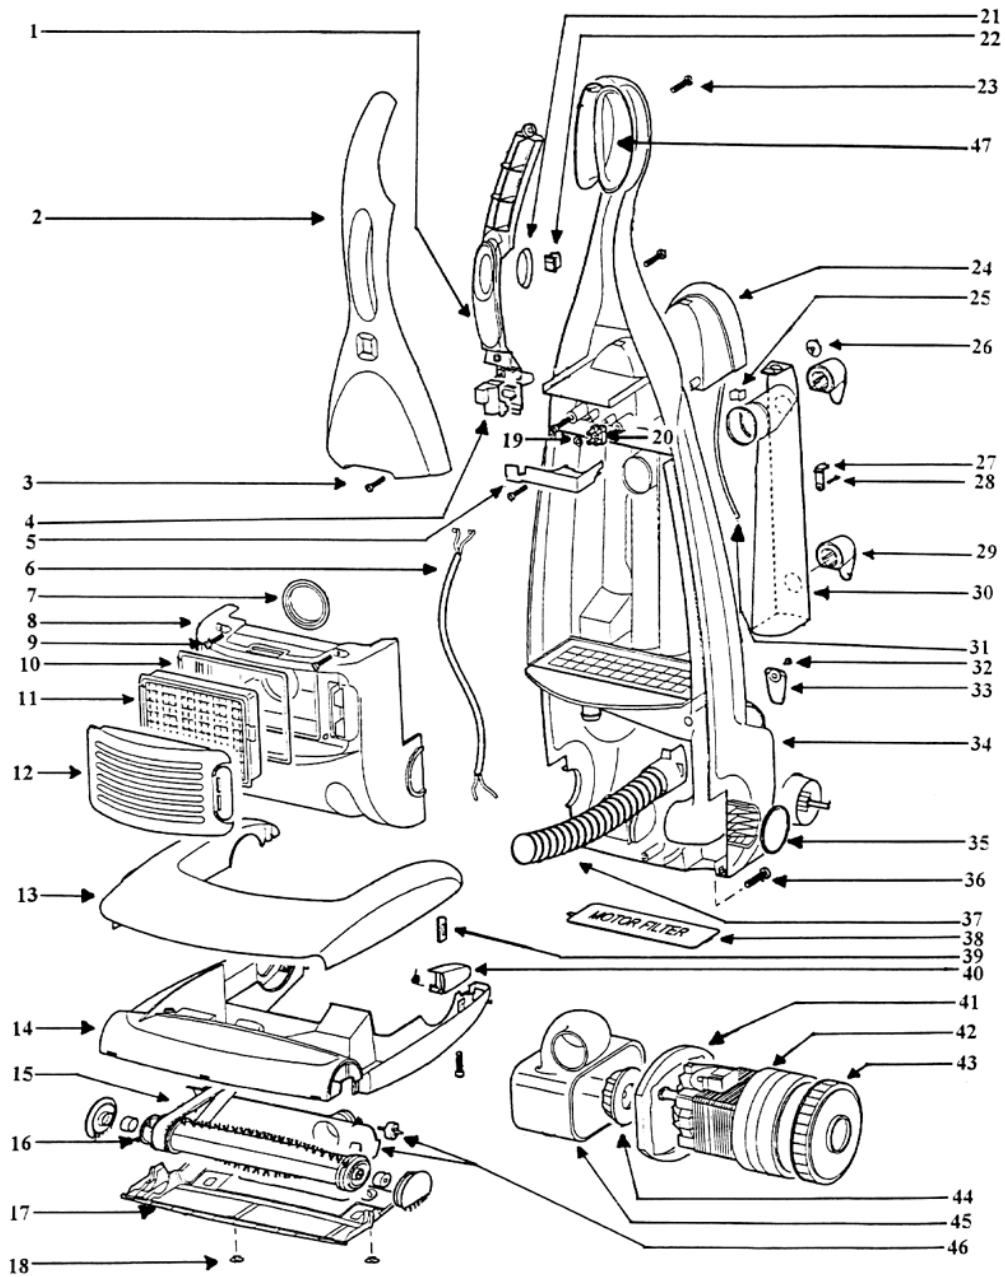

# 6100 Series

Models: 6140AT

WHIRLWIND

- |  |  |   |
|--|--|---|
| 1 ..... E-60560 ..... Trim, with on/off graphics | 18 ..... E-60598 ..... 1/4 Turn Fastener, 5 pk   | 34 ..... E-60590 ..... Body Assembly                            |
| 2 ..... E-60558 ..... Handle Front               | 19 ..... E-60597 ..... Push On Nut, 5 pk         | 35 ..... E-60601 ..... Thrust Bearing, 6 pk                     |
| 3 ..... E-60603 ..... Screw, 10 pk               | 20 ..... E-60567 ..... 2-Way Terminal Block      | 36 ..... E-60603 ..... Screw, 6 pk                              |
| 4 ..... E-60559 ..... Blank Plug                 | 21 ..... E-60561 ..... Switch Button             | 37 ..... N/A ..... Coupling Assy, with hose                     |
| 5 ..... E-60563 ..... Wiring Cover               | 22 ..... E-60562 ..... Rocker Switch             | 38 ..... E-60428 ..... Filter Pkg, 2 motor filters/2 filters    |
| 6 ..... E-60592 ..... Lower Cord                 | 23 ..... E-60603 ..... Screw, 10 pk              | 39 ..... E-60576 ..... Pedal Retainer                           |
| 7 ..... E-60579 ..... Exhaust Chamber Seal       | 24 ..... E-60564 ..... Carrying Handle           | 40 ..... Body Release Pedal & Spring, with lower base only      |
| 8 ..... E-60577 ..... Motor Cover Assembly       | 25 ..... E-60604 ..... Cord Holders              | 41 ..... E-60584 ..... Foam Gasket                              |
| 9 ..... E-60603 ..... Screw, 10 pk               | 26 ..... E-605981 ..... 1/4 Turn Fastener, 5 pk  | 42 ..... E-60602 ..... Motor Assembly                           |
| 10 ..... E-60578 ..... Motor Cover Seal Gasket   | 27 ..... E-60570 ..... Tool Clip                 | 43 ..... E-60586 ..... Suspension Ring                          |
| 11 ..... E-60286 ..... HEPA Filter               | 28 ..... E-60599 ..... Screw, 5 pk               | 44 ..... E-60583 ..... Suspension Block                         |
| 12 ..... E-60580 ..... Exhaust Grille            | 29 ..... Cord Hook, sold only with air tube assy | 45 ..... E-60582 ..... Exhaust Chamber, without hole            |
| 13 ..... E-60574 ..... Hood                      | 30 ..... E-60568 ..... Air Tube Assy             | 46 ..... E-60588 ..... Funnel Assembly, with front wheel & axle |
| 14 ..... E-60575 ..... Lower Base Assy           | 31 ..... E-60566 ..... Supply Cord               | 47 ..... E-60591 ..... Hand Grip                                |
| 15 ..... E-60440 ..... Belt, 2 pk                | 32 ..... E-60600 ..... Plastic Rivet, 5 pk       |   |
| 16 ..... E-60468 ..... Brush Roll Assy           | 33 ..... E-60573 ..... Hose Retainer             |   |
| 17 ..... E-155601 ..... Nozzle, with fasteners   |  |   |