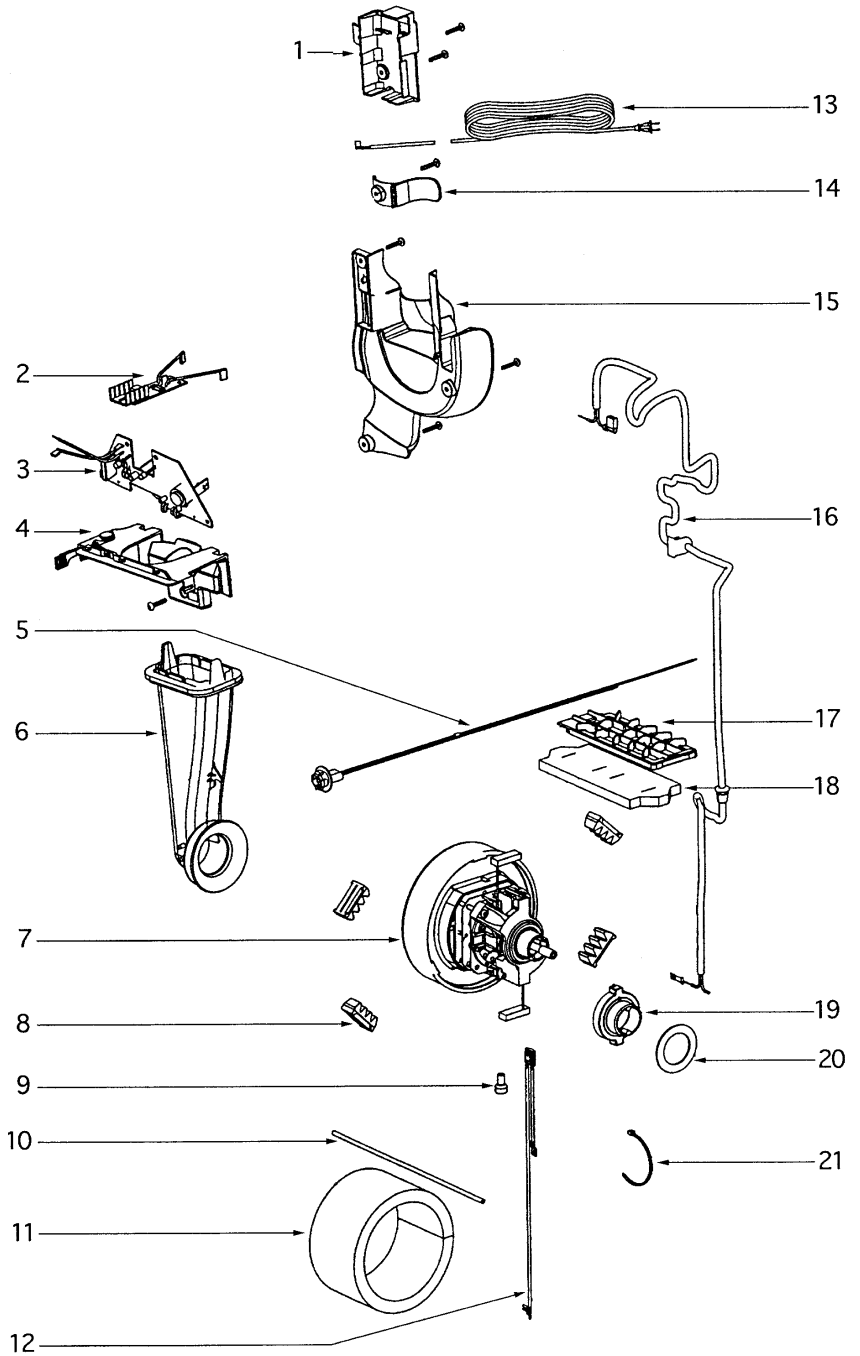

EUREKA UPRIGHTS

4800 Series

Models: 4870AT/BT/DT,4872AT/BT,4874AT,4885AT

Ultra Smart Vac

- 1..... E-70408119N ..... Cord Exit
- 2..... Speed Reduce Module
- 3..... Circuit Board
- 4..... E-705911 ..... Bag Retainer Assy
- 4..... E-705911SV ..... Bag Retainer Assy, 4874AT
- 5..... E-70701 ..... Socket & Terminal Assy
- 6..... E-707921 ..... Air Duct Assy
- 6..... E-707921SV ..... Air Duct Assy, 4874AT
- 7..... E-612561 ..... Motor Assy
- 8..... E-70085 ..... Gasket, motor support
- 9..... E-601921 ..... Wire Splice, 5pk
- 10..... E-70651 ..... Tube
- 11..... E-70652 ..... Sound Foam
- 12..... E-392521 ..... Thermostat & Terminal Assy
- 13..... E-3868012 ..... Supply Cord Assy
- 14..... E-70582119N ..... Retainer Clip
- 15..... E-70337119N ..... Tool Pak
- 16..... E-70071 ..... Jumper Cord Assy, 4870AT/BT
- 16..... E-70071A ..... Jumper Cord Assy, 4872AT
- 16..... E-70071B ..... Jumper Cord Assy, 4872BT, 4874AT
- 17..... E-70853119N ..... Motor Filter Frame
- 18..... E-70082 ..... Motor Filter
- 19..... E-70084 ..... Motor Support Bushing
- 20..... E-70665 ..... Motor Hub Gasket
- 21..... E-467135 ..... Cable Tie
- ..... E-71077A ..... Cable Clamp, 4870BT, 4872BT,4874AT