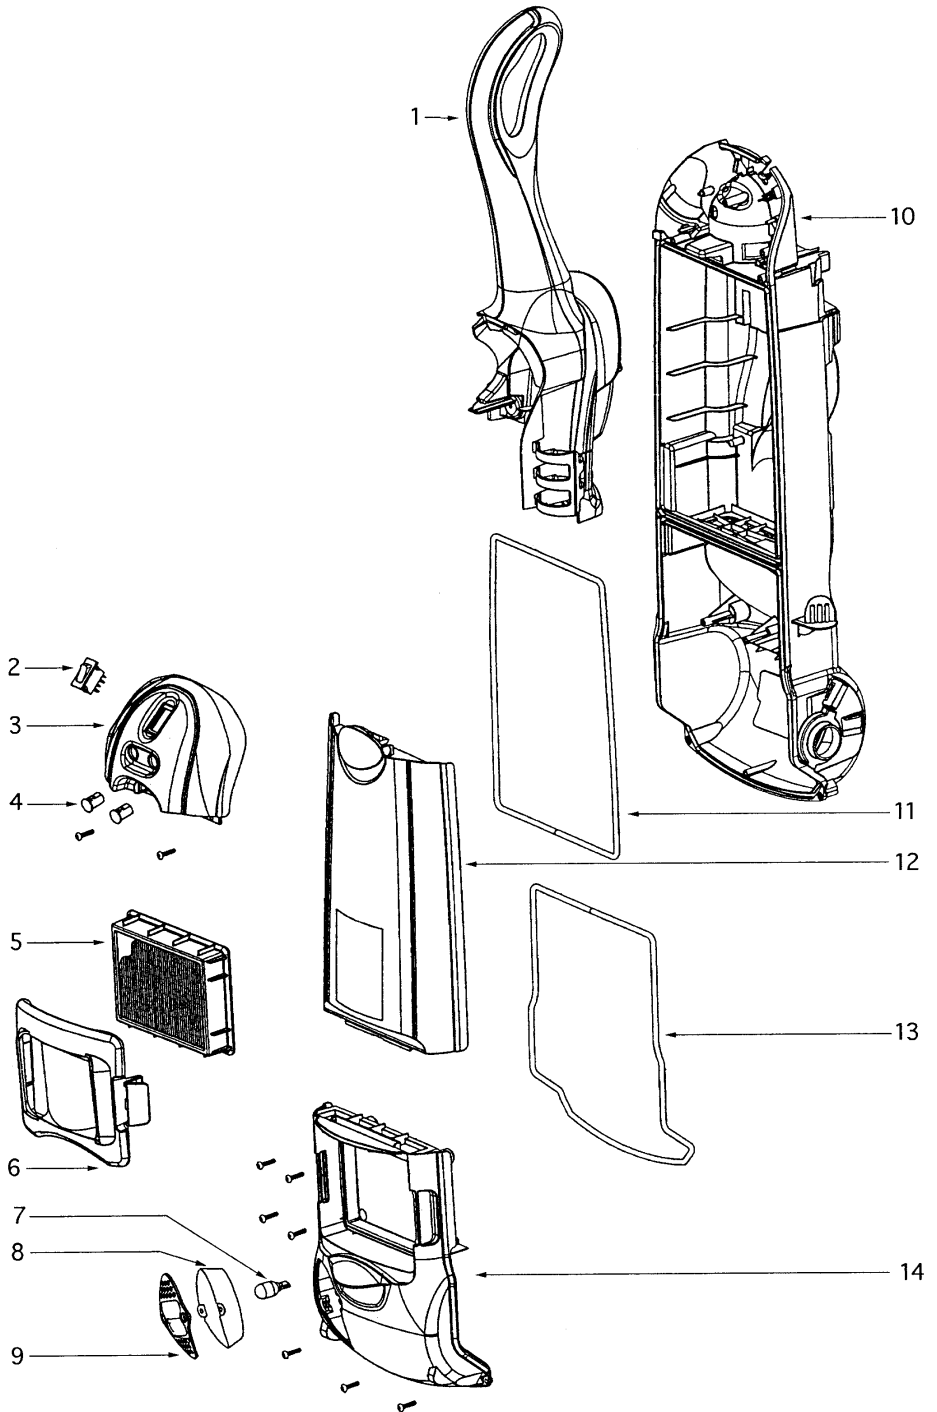

4885AT CYCLONIC

- E-705541.....Electronics Cover, 4885AT
- E-61774.....PC Board, 4885AT
- E-71721.....Retainer, pc board, 4885AT
- E-71145.....Motor Intake Screen,
  4885AT
- E-705881.....Connector Hose, 4885AT
- E-70654.....Base Adaptor Seal, 4885AT
- E-70618119N .....Filter Tube Retainer, 4885AT
- E-70543363N .....Top Cover, 4885AT
- E-70577.....Cyclone Assy, 4885AT
- E-70617119N .....Gasket, cyclone, 4885AT
- E-70770119N .....Gasket, dirt cup, 4885AT
- E-70576119N .....Cord & Tubing Cover, 4885AT
- E-70546119N .....Coupling Adaptor, 4885AT
- E-705481.....Indicator Hose 1, 4885AT
- E-705482.....Indicator Hose 2, 4885AT
- E-705483.....Indicator Hose 3, 4885AT