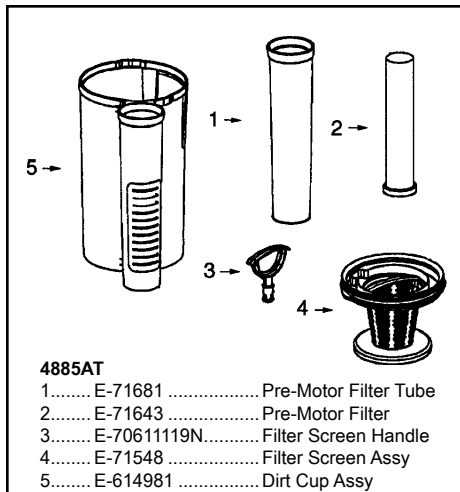

4885AT CYCLONIC

- E-705541.....Electronics Cover, 4885AT
- E-61774.....PC Board, 4885AT
- E-71721.....Retainer, pc board, 4885AT
- E-71145.....Motor Intake Screen,
4885AT
- E-705881.....Connector Hose, 4885AT
- E-70654.....Base Adaptor Seal, 4885AT
- E-70618119NFilter Tube Retainer, 4885AT
- E-70543363NTop Cover, 4885AT
- E-70577.....Cyclone Assy, 4885AT
- E-70617119NGasket, cyclone, 4885AT
- E-70770119NGasket, dirt cup, 4885AT
- E-70576119NCord & Tubing Cover, 4885AT
- E-70546119NCoupling Adaptor, 4885AT
- E-705481.....Indicator Hose 1, 4885AT
- E-705482.....Indicator Hose 2, 4885AT
- E-705483.....Indicator Hose 3, 4885AT

EUREKA UPRIGHTS

4800 Series

Ultra Smart Vac

Models: 4870AT/BT/DT, 4872AT/BT, 4874AT, 4885AT

- 1..... E-70448119N Cam Lock
- 2..... E-545053 Dusting Brush
- 3..... E-612571 Dirt Tube Base
- 4..... E-382843 Upholstery Nozzle
- 5..... E-26708119N Crevice Tool
- 5..... E-28251119N Crevice Tool, 4885AT
- 6..... E-70790 Hardware Package, screws
- 6..... E-71031 Hardware Package, 4885AT
- 7..... E-612471 Hose Assy
- 7..... E-614991 Hose Assy, 4885AT
- 8..... E-70873 Hose Sleeve (cardboard)
- 9..... E-70053 Seal Bushing
- 10..... E-700621 Valve Assy
- 11..... N/A Dirt Tube Assy
- 11..... E-612582 Dirt Tube Assy, 4870BT,
4872BT, 4874AT
- 12..... E-706551 Ventricle Assy
- 13..... E-70244 Gasket, ventricle
- 14..... E-58728B Nesting Wand Assy
- 15..... E-705881 Connector Hose & Adapter
- 16..... E-61115 Paper Bag (Style RR, 3pk)
- E-39186 Extension Tubes (4885AT)
- E-609902 Combination Brush (4885AT)