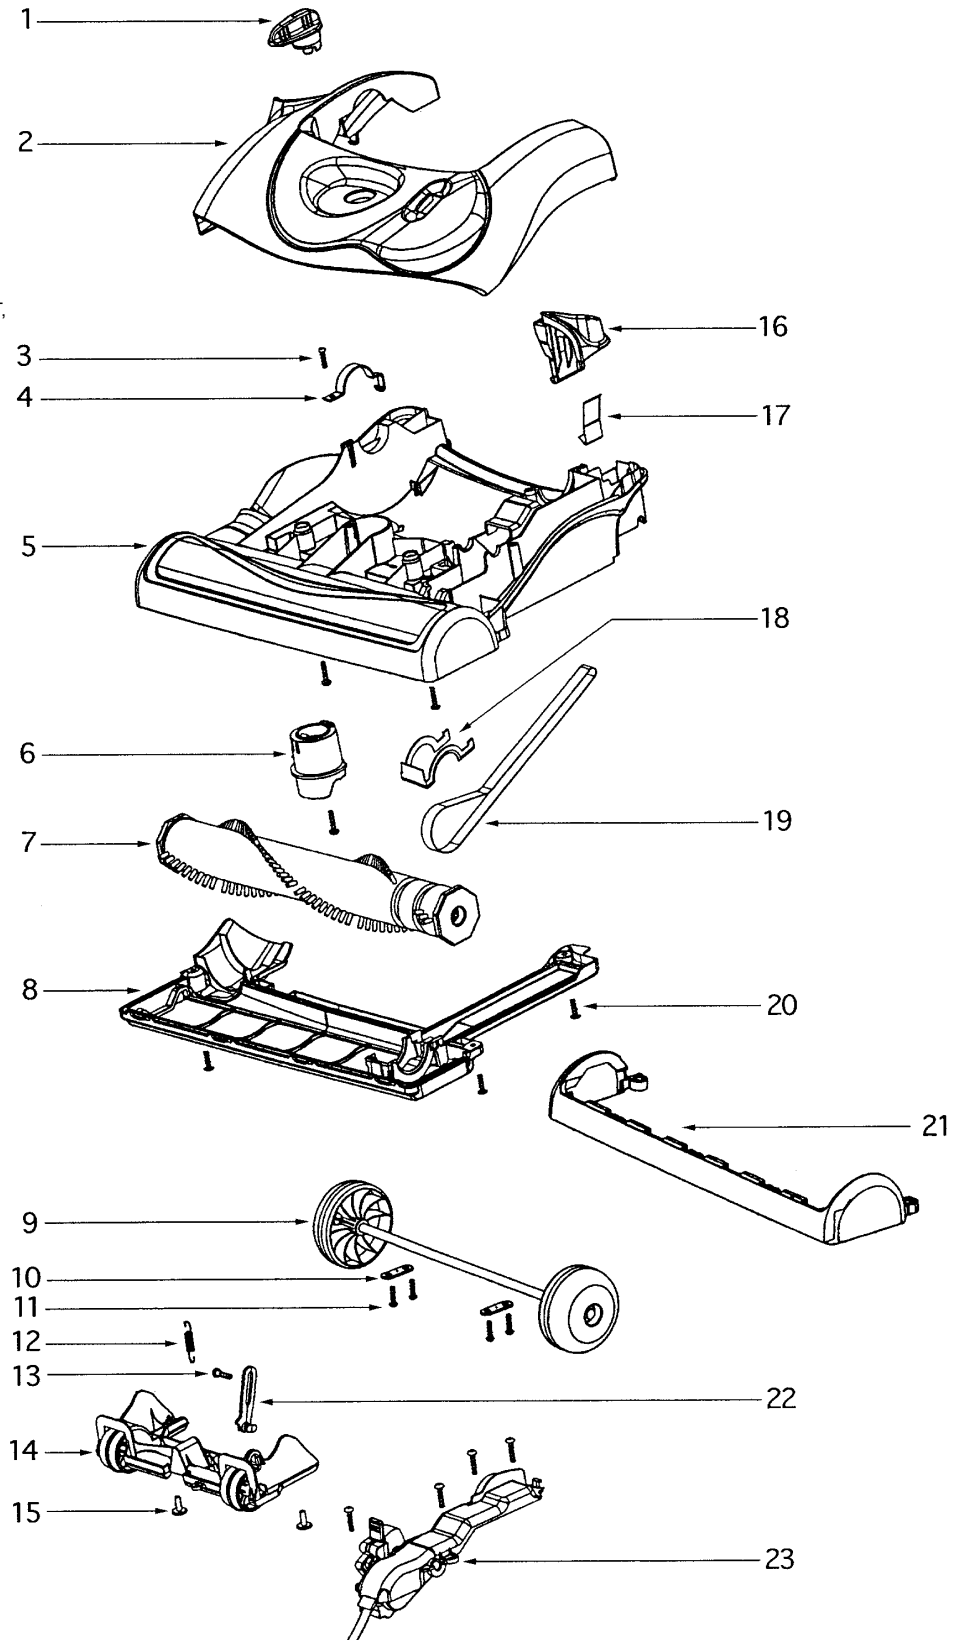

EUREKA UPRIGHTS

4800 Series

Models: 4870AT/BT/DT, 4872AT/BT, 4874AT, 4885AT

Ultra Smart Vac

- 1..... E-70031333N..... Height Adjustment Knob
- 2..... N/A..... Hood Assy
- 2..... E-612524 Hood Assy, 4870BT
- 2..... E-612522 Hood Assy, 4872BT/DT
- 2..... E-612525 Hood Assy, 4874AT
- 2..... E-612526 Hood Assy, 4885AT
- 3..... E-5323827 Screw, 10pk
- 4..... E-384202 Clamp
- 5..... N/A..... Base Assy
- 5..... E-612532 Base Assy, 4870BT, 4872BT,4874AT
- 5..... E-612534 Base Assy, 4885AT
- 6..... E-70030119N..... Actuator, height adjustment
- 7..... E-612501 Brush Roll Assy
- 8..... E-70024A Soleplate Assy
- 8..... E-70024ASV Soleplate Assy, 4870BT,4872BT, 4874AT,4885AT
- 9..... N/A..... Rear Wheel & Axle Assy
- 9..... E-70026 Rear wheel & Axle Assy, 4870BT,4872BT,4885AT
- E-70027119N..... Rear Wheel
- E-700291 Rear Axle
- 10..... E-53201 Axle Clamp, 10pk
- 11..... E-5323811..... Screw, 10pk
- 12..... E-54943 Spring, 10pk
- 13..... E-59800 Shoulder Screw, 10pk, 4870AT
- 13..... E-60860 Shoulder Screw, 10pk, 4870BT, 4872AT/BT,4874AT,4885AT
- 14..... E-70035 Wheel Carriage Assy
- 14..... E-70034119N..... Wheel Carriage Assy, 4870BT, 4874AT,4885AT
- E-39173119N..... Front Wheel
- E-39173A119N..... Front Wheel, 4870BT, 4872BT,4874AT,4885AT
- E-700221 Front Axle
- 15..... E-60160 Screw, 10pk
- 15..... E-532327 Screw, 4870DT
- 16..... E-70042333N..... Handle Release
- 17..... E-70043 Handle Release Spring
- 18..... E-70039 Gasket, felt
- 19..... E-61110 Belt, style R, extended life
- 20..... E-546693 Screw, 10pk, 4870AT/BT
- 20..... N/A..... Screw, 10pk, 4872AT
- 20..... E-546695 Screw, 10pk, 4872BT
- 20..... E-532388 Screw, 10pk, 4885AT/48870DT
- 21..... E-70041288N..... Furniture Guard
- 22..... E-70199119N..... Linkage Arm
- 23..... E-70194 Idler/Clamp Assy, 4780AT,4885AT
- 23..... N/A..... Idler/Clamp Assy, 4782AT
- 23..... E-70194CSV Idler/Clamp Assy, 4870BT, 4782BT,4874AT
- E-71029 Belt Guard
- E-70654 Seal, base adaptor