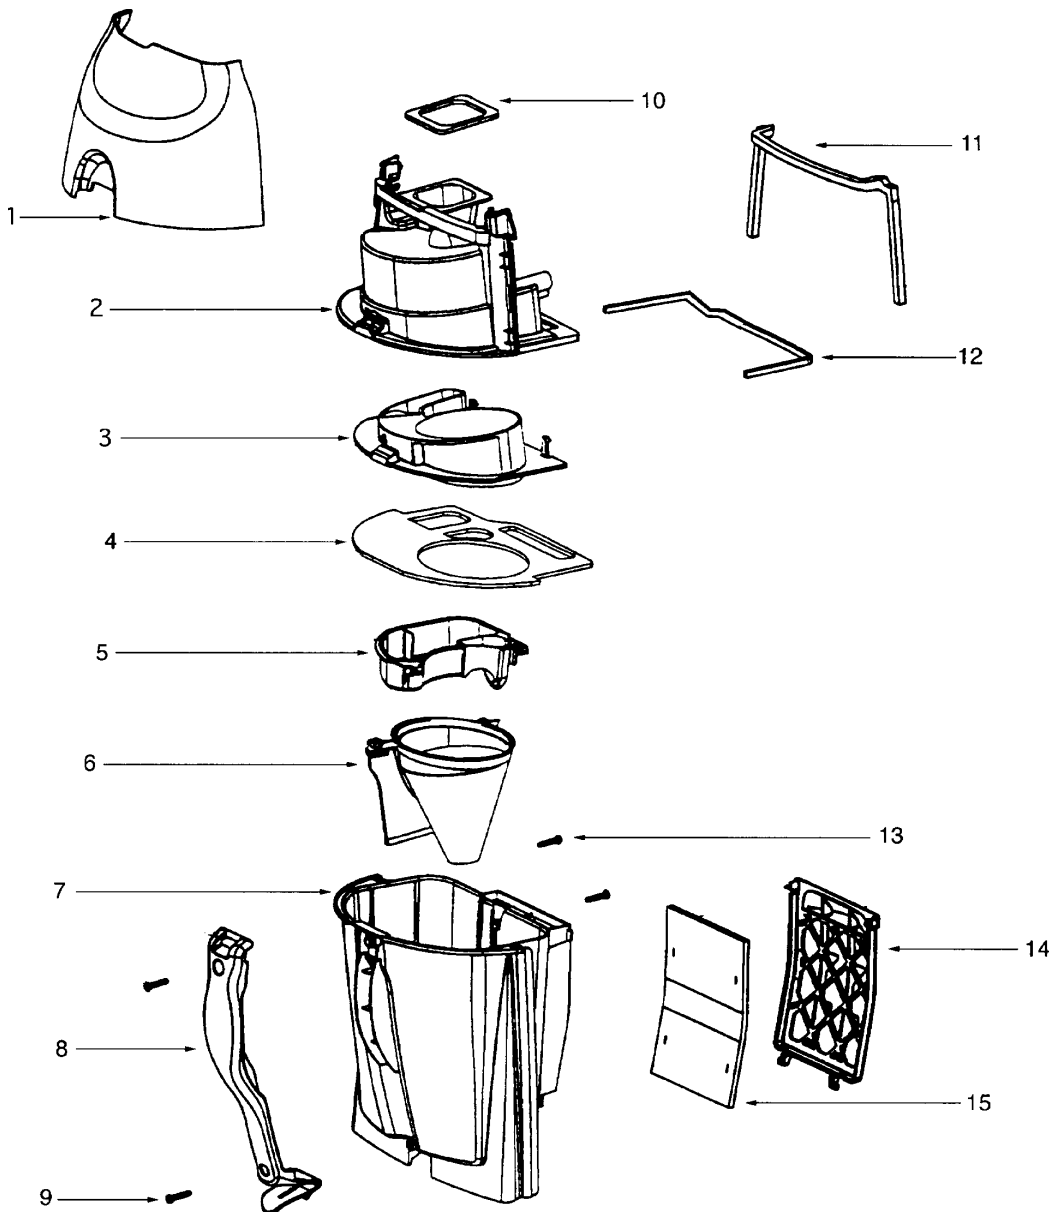

HOUSING

- 1.....E-6070436.....Front cover
- 2.....E-607055.....Cyclone assembly
- 4.....E-39219B1 .....Gasket sheet
- 5.....E-28099B333N.....Filter screen
- 6.....E-71568.....Cyclone funnel and gasket
- 7.....E-607063.....Cyclonic cassette assembly
- 8.....E-28131288N .....Dirt cup grip
- 9.....E-531971.....Screw - pkg of 10
- 10.....E-39219B1 .....Gasket sheet
- 11.....E-595951.....Cyclone gasket
- 12.....E-592972SV .....Air duct gasket
- 13.....E-531971.....Screw - pkg of 10
- 14.....E-28114119N.....Filter frame
- 15.....E-60696.....Filer - pkg of 2