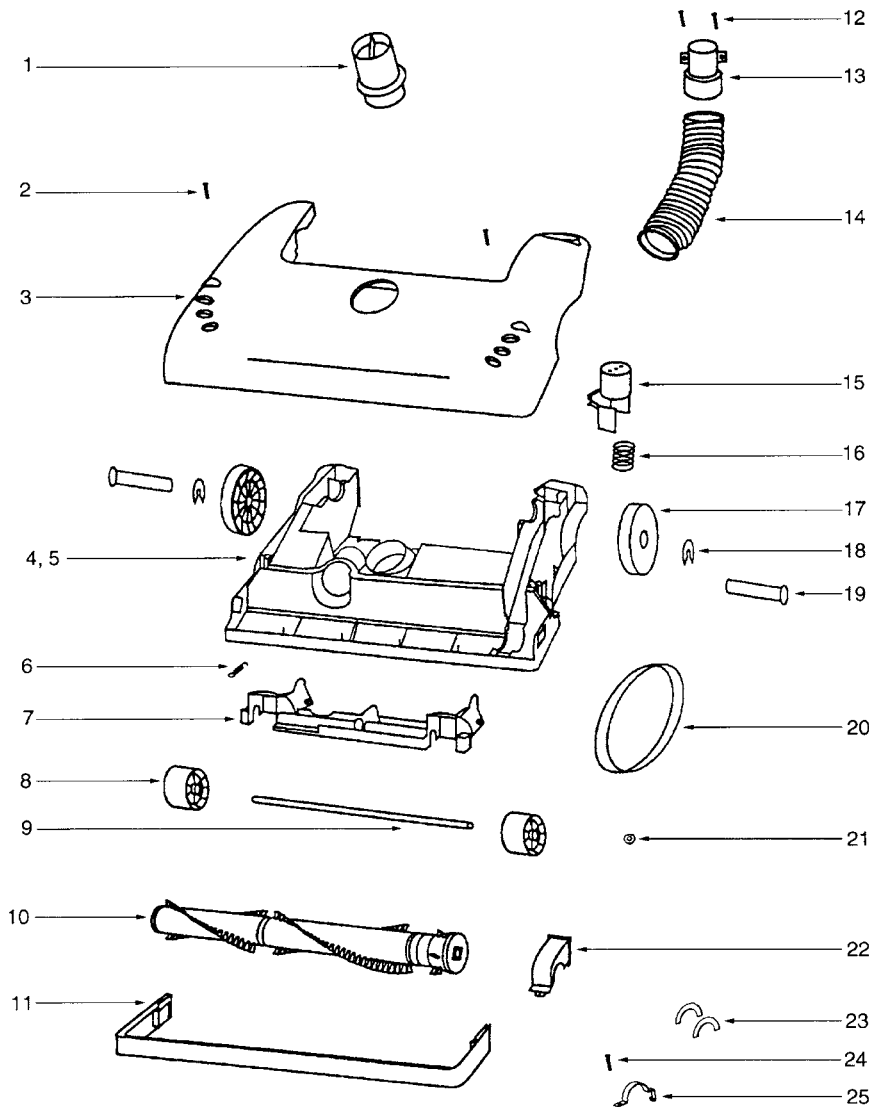

POWER NOZZLE

- 1..... E-27462E-288NHeight adjustment knob
- 2..... E-5323844.....Screw, pkg of 10
- 3..... E-6006966.....Hood assembly
- 4..... E-6070111Base assembly
- 5..... E-585064.....Gasket
- 6..... E-54943.....Spring - pkg of 10
- 7..... E-14993C119N.....Wheel Carriage
- 8..... E-39173A119N.....Front wheel
- 9..... E-71551.....Front axle
- 10..... E-613082.....Brush Roll assembly
- 11..... E-15591A288N.....Furniture guard
- 12..... E-531971.....Screw - pkg of 10
- 13..... E-27468D119N.....Hose Cuff

- 14..... E-284794.....Compression hose
- 15..... E-27467A288N.....Handle release
- 16..... E-60133.....Compression spring - pkg of 5
- 17..... E-27493A119N.....Rear wheel
- 18..... E-54432.....Retaining ring
- 19..... E-38590ARear wheel
- 20..... E-61120Belt - pkg of 2
- 21..... E-60613.....Push-on nut - pkg of 10
- 22..... E-543762.....Belt cap assembly
- 23..... E-57569.....Felt gasket
- 24..... E-531971.....Screw - pkg of 10
- 25..... E-384202.....Clamp