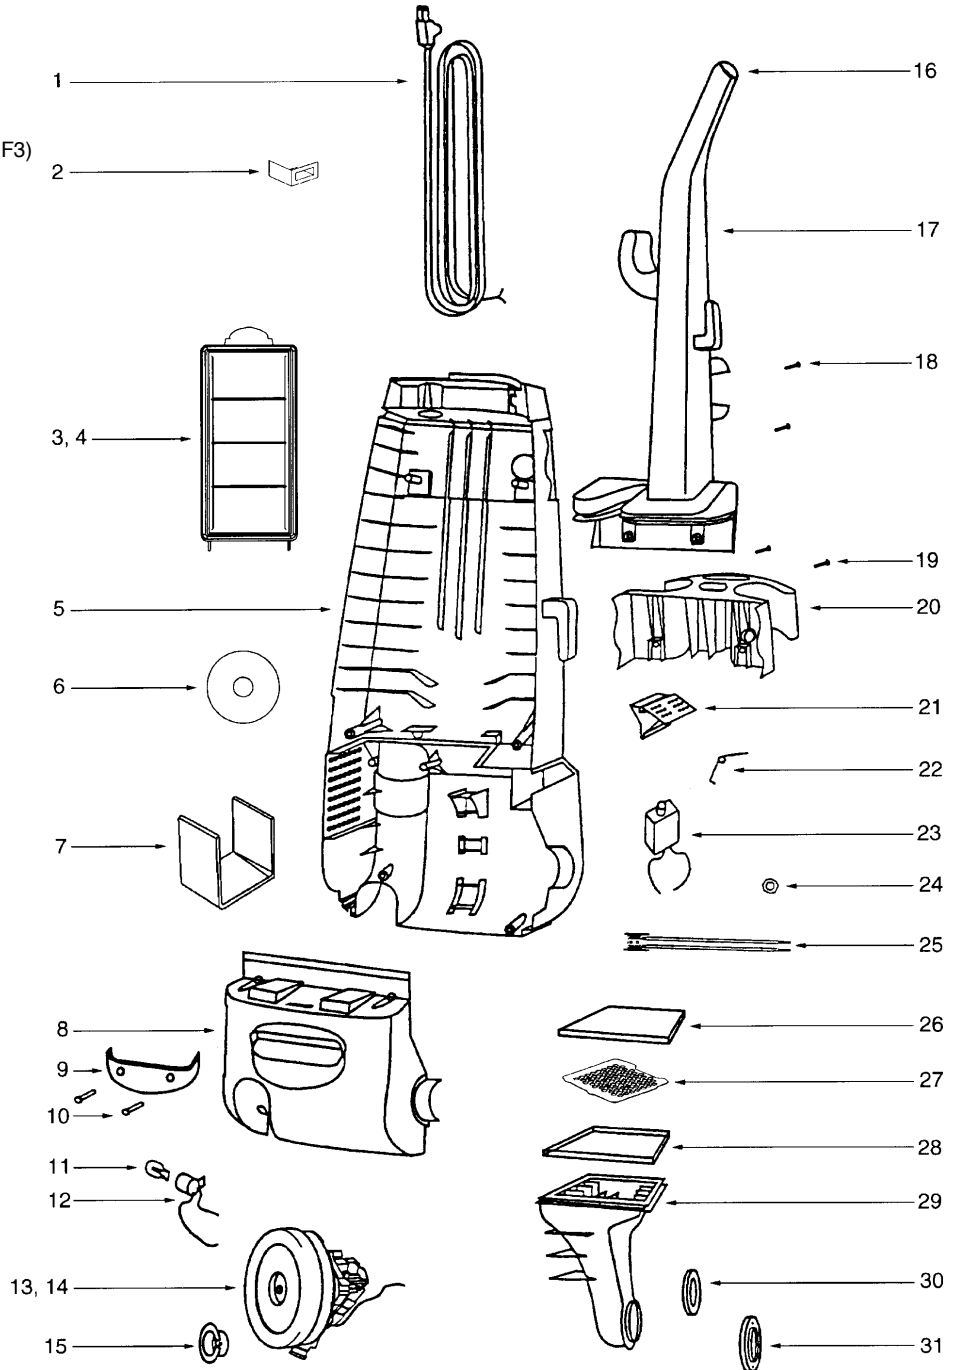

- 14..... E-284794.....Compression hose
- 15..... E-27467A288N.....Handle release
- 16..... E-60133.....Compression spring - pkg of 5
- 17..... E-27493A119N.....Rear wheel
- 18..... E-54432.....Retaining ring
- 19..... E-38590ARear wheel
- 20..... E-61120Belt - pkg of 2
- 21..... E-60613.....Push-on nut - pkg of 10
- 22..... E-543762.....Belt cap assembly
- 23..... E-57569.....Felt gasket
- 24..... E-531971.....Screw - pkg of 10
- 25..... E-384202.....Clamp

EUREKA UPRIGHTS

Model: 4497AH

4400 Series

Victory Whirlwind

BASE ASSEMBLY

- 1.....E-3868016.....Supply cord
- 2.....E-71645.....Switch shield
- 3.....E-284576.....Filter frame
- 4.....E-61500.....HEPA filter insert (style HF3)
- 5.....E-71608A119N.....Rear housing
- 6.....E-38688.....Motor shield
- 7.....E-38661.....Sound foam
- 8.....E-614321.....motor cover assembly
- 9.....E-15072313N.....Motor cover lens
- 10.....E-600682.....Screw - pkg of 10
- 11.....E-48815.....Headlight
- 12.....E-386111.....Light socket
- 13.....E-6026111.....Motor assembly
- 14.....E-27962.....Motor gasket
- 15.....E-27552B.....Grommet
- 16.....E-38482A119N.....Handle cap
- 17.....E-711391.....Handle Assembly
- 18.....E-546694.....Screw - pkg of 10
- 19.....E-531971.....Screw - pkg of 2
- 20.....E-15443B119.....Tool caddy
- 21.....E-57474C288N.....Switch button
- 22.....E-60134.....Torsion spring - pkg of 5
- 23.....E-28304A.....Switch assembly
- 24.....E-601651.....Retaining clip - pkg of 10
- 25.....E-392522.....Thermostat assembly
- 26.....E-61333.....Motor ,filter - pkg of 2
- 27.....E-28425.....Air duct grille
- 28.....E-59297SV.....Air duct gasket
- 29.....E-15536A119N.....Air Duct
- 30.....E-27171A.....Motor intake gasket
- 31.....E-39023.....Motor intake flange