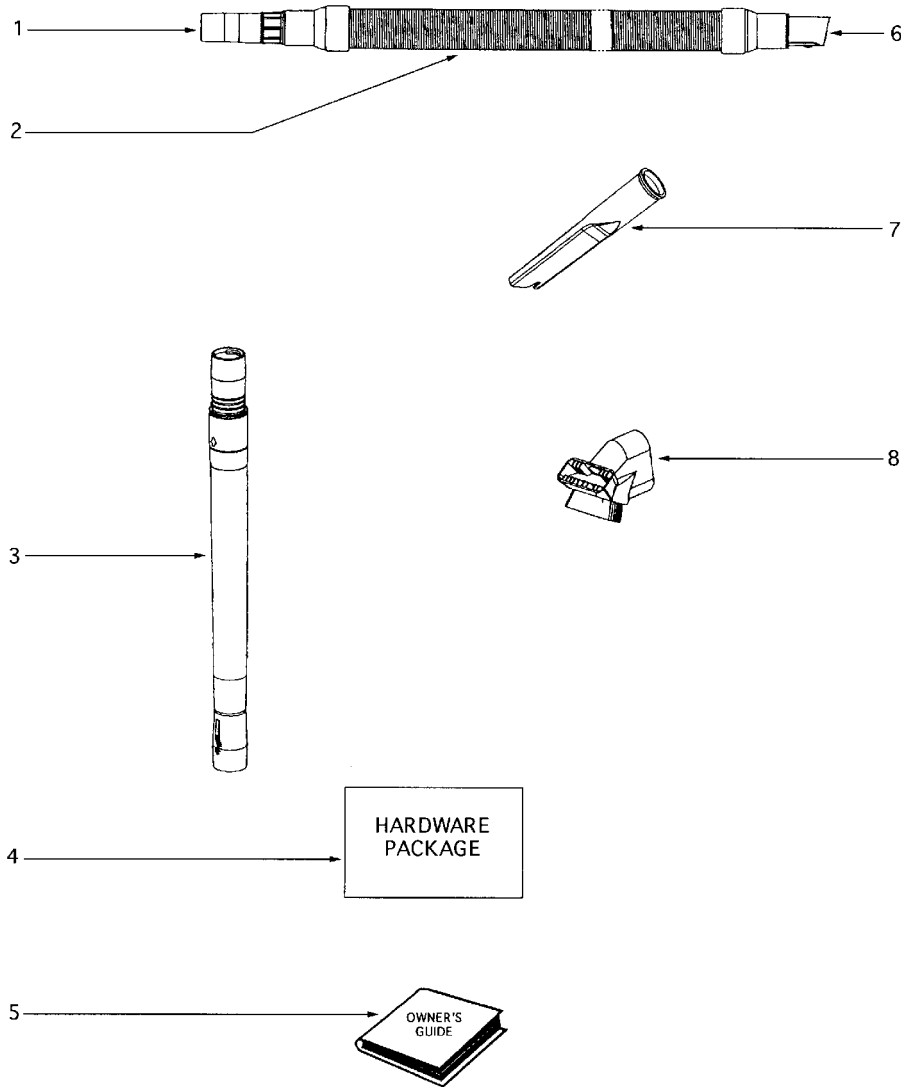

ATTACHMENTS

- 1.....E-37057A3 .....Hose coupling
- 2.....E-601696.....Hose assembly
- 3.....E-58728B .....Nesting wand set
- 4.....E-59930A .....Hardware package
- 5.....N/A .....Owner's guide
- 6.....E-27461B119N.....Hose adapter
- 7.....E-272373.....Crevice tool
- 8.....E-61037.....Combination tool