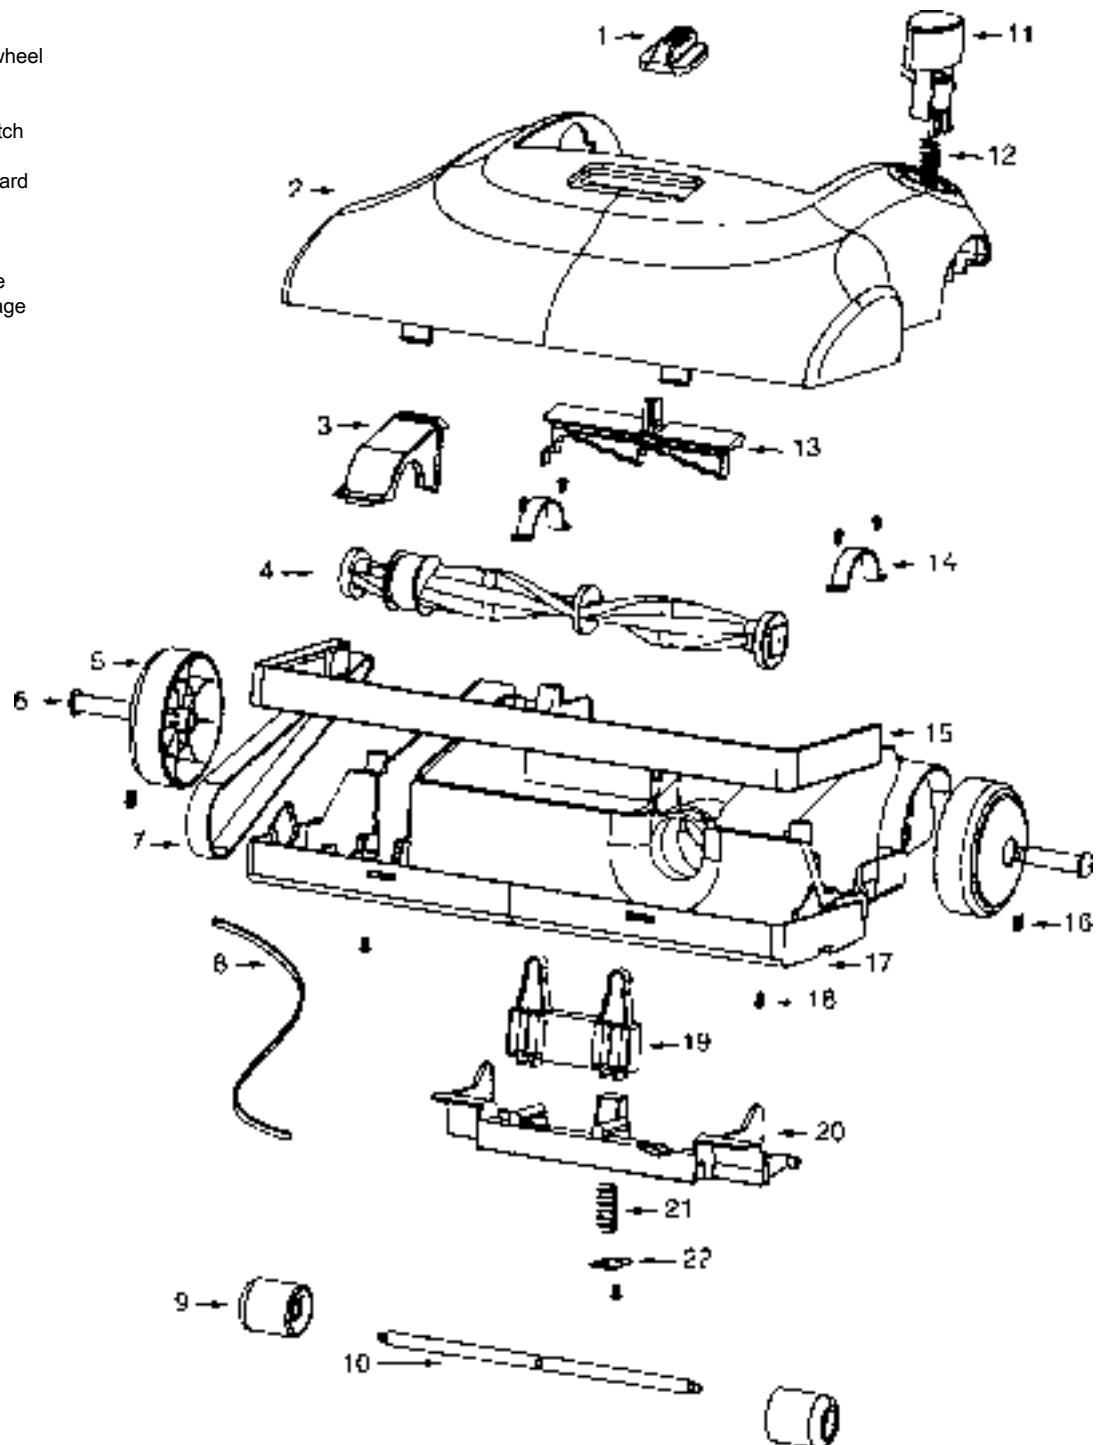

EUREKA UPRIGHTS

2200Series

Models: 2270AT

- 1 E-61631 Switch
- 2 E-61612 Hood
- 3 E-61613 Belt Cap
- 4 E-61540 Brush Roll Assy
- 5 E-61616 Rear Wheel
- 6 E-61615 Shaft, rear wheel
- 7 E-61520 Belt, style J, 2 pk
- 8 E-61622 Gasket
- 9 E-61623 Wheel, front
- 10 E-61624 Shaft, front wheel
- 11 E-61630 Pedal
- 12 E-61629 Spring
- 13 E-61628 Support, switch
- 14 E-61614 Clamp
- 15 E-61617 Furniture Guard
- 16 E-61619 Clip Ring
- 17 E-16120 Base
- 18 E-61803 Screw, 5pk
- 19 E-61621 Adjust Frame
- 20 E-61627 Wheel Carriage
- 21 E-61626 Spring
- 22 E-61625 Spring Plate

EUREKA UPRIGHTS

2200Series

Models: 2270AT

- 1 E-61636 Handle Cover
- 2 E-61637 Power Cord
- E-61664 Jacket, power cord
- 3 E-61638 Latch, bag cover
- 4 E-61639 Bag Cover
- 5 E-61646 gasket, air inlet
- 6 E-61528 Filter, exhaust
- 7 E-61541 Frame, exhaust filter
- 8 E-61624 Motor Cover
- 9 E-61632 Motor Assy
- E-61662 Adjustment Ring, motor
- 10 E-61641 Pedal
- 11 E-61530 Filter
- 12 E-61640 Support, filter
- 13 E-61660 Handle
- 14 E-61659 Cord Hook
- 15 E-61658 Spring
- 16 E-61657 Support, dusting brush
- 17 E-61656 Frame, hose
- 18 E-61799 Screw, 5pk
- 19 E-61655 Clip
- 20 E-61654 Gasket, bag cover
- 21 E-61652 Tool Caddy
- 22 E-61653 Air Tube
- 23 E-61648 Connector, air tube
- 24 E-61650 Rear Housing
- 25 E-61644 Cover, switch
- 26 E-61651 Hose Cuff
- 27 E-61647 Jacket, power cord
- 28 E-61645 Switch
- 29 E-61649 Compression Hose
- E-61661 Clip, hose
- 30 E-61643 Torsion Spring
- 31 E-61633 Grommet
- 32 E-61634 Air Duct
- 33 E-61635 Gasket, air duct
- E-61633 Thermostat

ATTACHMENTS

- E-61535 Hose Assy
- E-61531 extension Wand
- E-61515 Paper Bag, style J, 3pk
- E-61537 Upholstery Nozzle
- E-61532 Crevice Tool
- E-61536 Dusting Brush