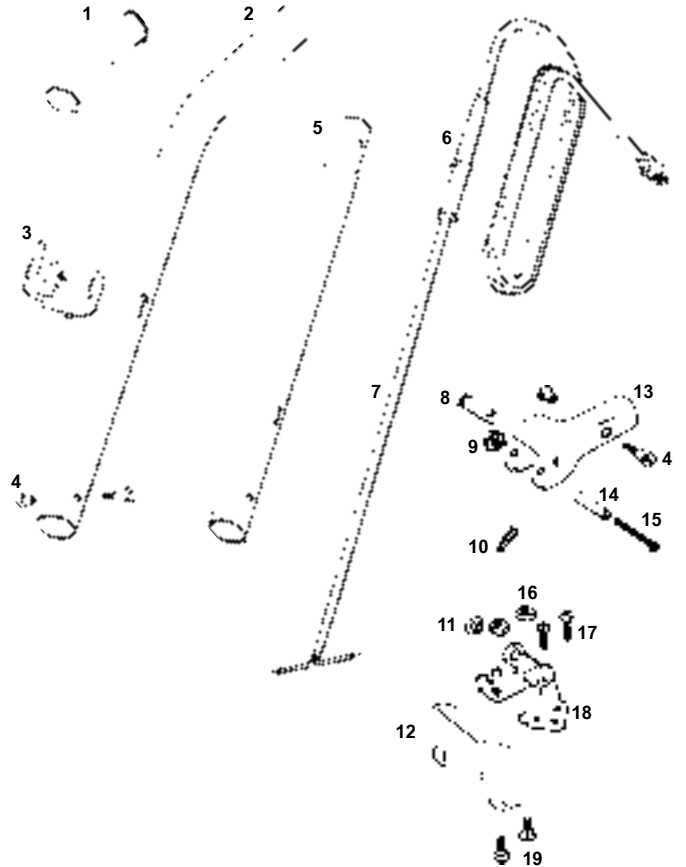

BAG ASSEMBLY

- E-541334 Bag Assy, zipper, white/grey cloth, 2 screw cplng
- E-47722 Spring
- N/A Bag Adaptor
- E-36968 Gasket
- E-48410 Garter Spring
- E-52320 Paper Bag, 3 pack

EUREKA UPRIGHTS

2200 / 2300 Series

• LOWER CASTING & HANDLE ASSEMBLY

Models: 2210A, 2236A, 2240A, 2250A, 2263A, 2314A, 2315A/BM, 2325A, 2364A/AT, 2375A, 2385A

- 1 N/A Furniture Guard, 2210A
- 1 E-363423 Furniture Guard, frost white, 2236A
- 1 E-2564815 Furniture Guard, clear, 2240A,2250A,2314A, 2364A/AT
- 1 N/A Furniture Guard, 2263A,2315A/BM,2325A, 2375A,2385A
- 2 E-47562 Rear Axle
- 3 E-358582 Rear Wheel, grey, narrow
- 4 E-53111 Axle Clamp, 5 pk
- 5 E-5323811 Screw, clamp, 10 pk
- 6 E-530762 Spring, axle, 6 pk
- 7 E-35947A Front Axle
- 8 E-53110 Washer, 10 pk
- 9 N/A Front Wheel
- 10 E-30563A Belt, sold each
- 10 E-52100 Belt, 2 pack
- 11 E-465384 Foam Tape
- 12 E-25359B Bottom Plate
- 12 E-259221 Bottom Plate, 2236A,2315BM
- E-53272 Brush Roll, complete, VG1, hex end
- E-533981 Brush Roll, complete, VG2, hex end, 2236A, 2240A

Model : 2385A handle with cord winder. Most parts are not available, but parts for socket are interchangeable with those listed here.