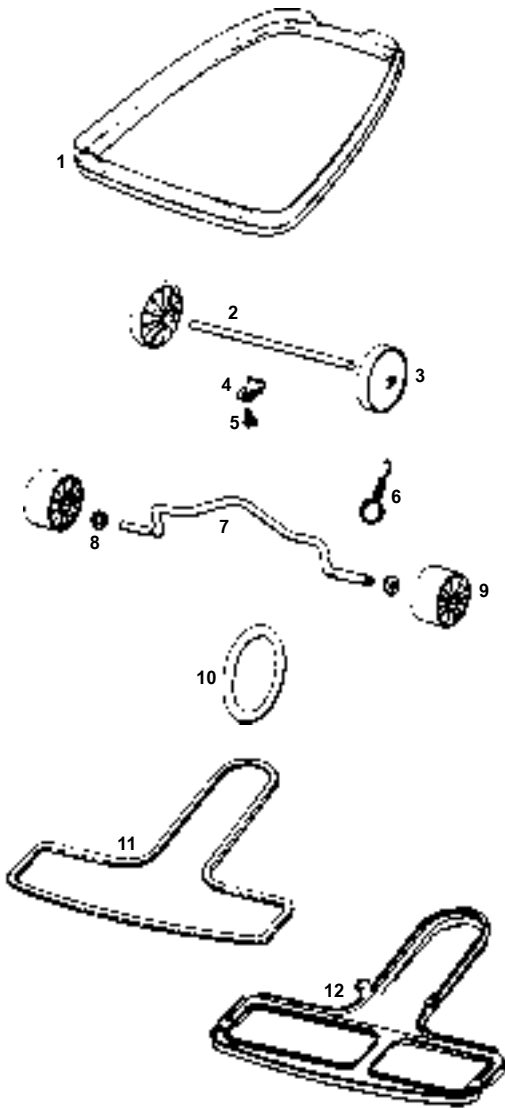

BAG ASSEMBLY

- E-541334 Bag Assy, zipper, white/grey cloth, 2 screw cplng
- E-47722 Spring
- N/A Bag Adaptor
- E-36968 Gasket
- E-48410 Garter Spring
- E-52320 Paper Bag, 3 pack

EUREKA UPRIGHTS

2200 / 2300 Series

• LOWER CASTING & HANDLE ASSEMBLY

Models: 2210A, 2236A, 2240A, 2250A, 2263A, 2314A, 2315A/BM, 2325A, 2364A/AT, 2375A, 2385A

- 1 N/A Furniture Guard, 2210A
- 1 E-363423 Furniture Guard, frost white, 2236A
- 1 E-2564815 Furniture Guard, clear, 2240A,2250A,2314A, 2364A/AT
- 1 N/A Furniture Guard, 2263A,2315A/BM,2325A, 2375A,2385A
- 2 E-47562 Rear Axle
- 3 E-358582 Rear Wheel, grey, narrow
- 4 E-53111 Axle Clamp, 5 pk
- 5 E-5323811 Screw, clamp, 10 pk
- 6 E-530762 Spring, axle, 6 pk
- 7 E-35947A Front Axle
- 8 E-53110 Washer, 10 pk
- 9 N/A Front Wheel
- 10 E-30563A Belt, sold each
- 10 E-52100 Belt, 2 pack
- 11 E-465384 Foam Tape
- 12 E-25359B Bottom Plate
- 12 E-259221 Bottom Plate, 2236A,2315BM
- E-53272 Brush Roll, complete, VG1, hex end
- E-533981 Brush Roll, complete, VG2, hex end, 2236A, 2240A

Model : 2385A handle with cord winder. Most parts are not available, but parts for socket are interchangeable with those listed here.