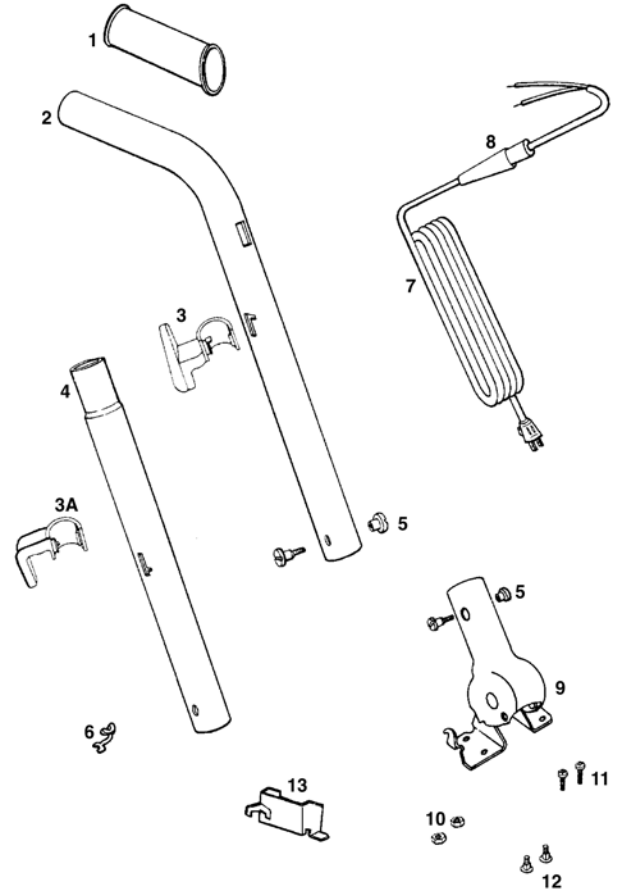

Handle for Models:

2105B, 2107A, 2109A, 2122A/B, 2124A, 2125A

- 1..... E-352938.....Handle Grip
- 2..... E-2532920.....Upper Handle Assy
- 2..... N/A .....Upper Handle Assy, 2109A
- 2..... E-2532924.....Upper Handle Assy, 2125A
- ..... E-360521.....Switch, rocker, 2109A
- 3..... E-369652.....Cord Hook, upper
- 3..... N/A .....Cord Hook, upper, 2109A
- 3A..... E-135212.....Cord Hook, lower, 2124A,2125A
- 4..... E-126378.....Lower Handle Assy
- 4..... E-127943.....Lower Handle Assy, 2109A
- 4..... N/A .....Lower Handle Assy, 2125A
- 5..... E-531981.....Screw & Nut Set, 6 pk
- 6..... E-530891.....Strain Relief Bushing, 10 pk
- 7..... NLA .....Cord Assembly, 2105B,2125A
- 7..... E-252426.....Cord Assembly, 2109A
- 7..... E-396302.....Cord Assembly, 2124A
- ..... E-3605010.....Handle Cord, 2109A
- 8..... E-360972.....Sleeve
- 9..... E-541241.....Handle Socket Assy, 2105B
- 9..... E-540922.....Handle Socket Assy, 2107A,2109A
- 9..... E-271372SV.....Handle Socket Assy, 2122A/B,2124A,2125A
- 10..... E-532135.....Nut, 10 pk
- 11..... E-5323813.....Screw, 10 pk
- 12..... E-53145.....Bolt, 10 pk
- 13..... E-37157.....Shield
- 13..... E-36439.....Shield, 2124A