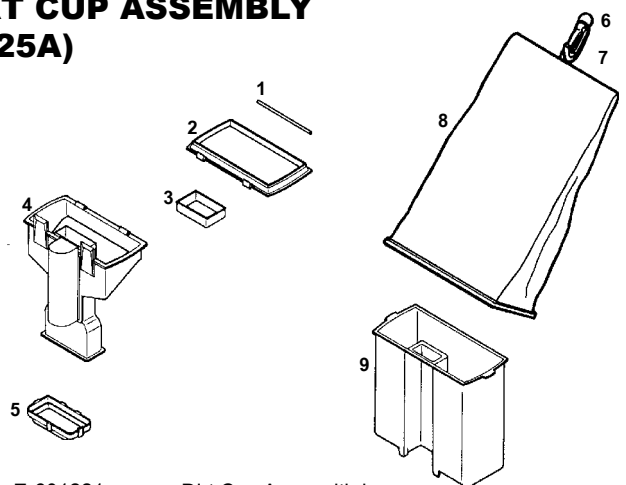

DIRT CUP ASSEMBLY (2125A)

- E-601221.....Dirt Cup Assy, with bag
- 1.....E-553991.....Cover Pin
- 2.....E-147651.....Bag Flange
- 3.....E-38289.....Gasket
- 4.....E-545611.....Dirt Cup Support & Latch
- 5.....E-262662.....Clamp
- 6.....E-57711.....Steel Ring
- 7.....E-578661.....Snap Hook
- 8.....N/A.....Bag Assy
- E-58223.....Bag Gasket
- 9.....E-01959313N.....Dirt Cup