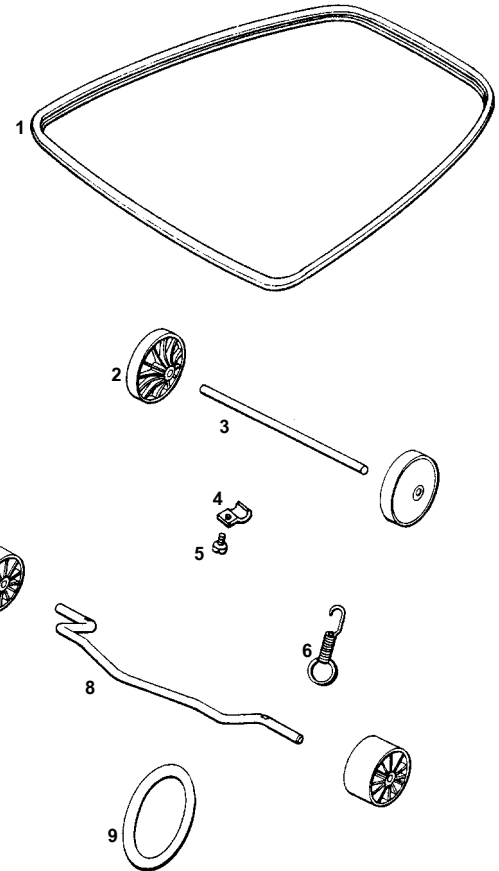

The Boss Plus

Models: 2101A/AT/B, 2105A/B, 2107A, 2109A, 2118A/B, 2122A/B, 2124A, 2125A, 2134B/BT/BT/D/DT/E/ET

- 1.....N/A.....Furniture Guard,
- 1.....E-363423.....Furniture Guard, frost white, 2107A,2109A
- 1.....N/A.....Furniture Guard, 2118A
- 1.....N/A.....Furniture Guard, 2134B/BT/D/DT/E/ET
- E-285041.....Furniture Guard, clear, 2125A
- 2.....E-358582.....Rear Wheel
- E-26242119N.....Rear Wheel, 2125A
- E-60161.....Rear Wheel & Axle, 2125A
- E-53110.....Washer, 10 pk, 2125A
- 3.....E-47562.....Rear Axle
- 4.....E-53111.....Clip, 10 pk
- E-53201.....Clip, 2125A, 10 pk
- 5.....E-5323811.....Screw, clip, 10 pk
- 6.....E-530762.....Axle Spring, 6 pk
- E-53121.....Pushnut, 2125A
- 7.....E-35859A1.....Front Wheel
- 8.....E-35947A.....Front Axle
- 9.....E-30563A.....Belt, sold each
- 9.....E-52100.....Belt, 2 pack
- 10.....E-465384.....Gasket
- 11.....E-259221.....Bottom Plate
- E-533981.....Brush Roll, complete, VG2, hex end, 12", steel