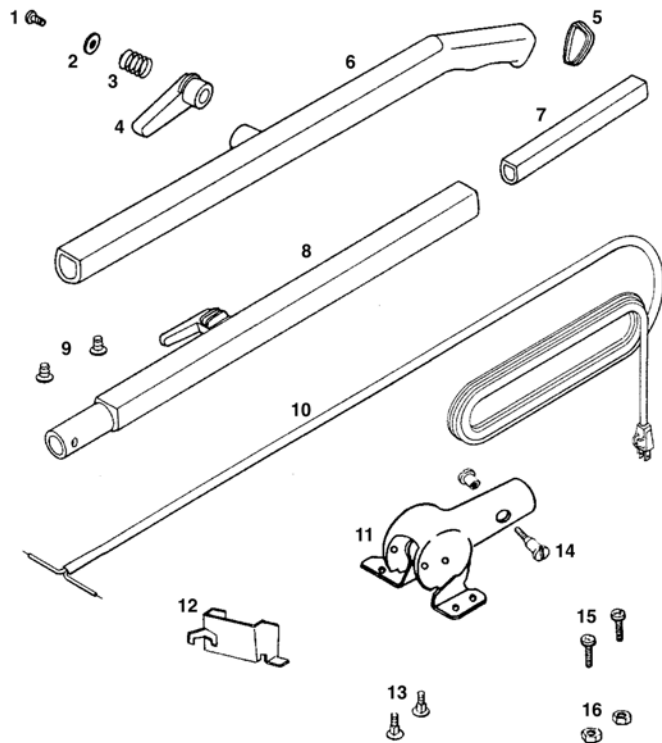

EUREKA UPRIGHTS

2100 Series

HANDLE ASSEMBLY

The Boss
Plus

Models: 2101A/AT/B, 2105A/B, 2107A, 2109A, 2118A/B, 2122A/B, 2124A, 2125A, 2134B/BT/BT/D/DT/E/ET

Handle for Models:

2101A/AT/B, 2118A/B, 2134B/BT/D/DT/E

- 1..... E-5323813.....Screw, 10 pk
- 2..... E-56815.....Washer
- 3..... E-56539.....Spring
- 4..... E-270362.....Cord Retainer, upper handle, black
- 5..... N/AHandle Cap, black
- 6..... E-270362.....Upper Handle Assy
- 7..... E-266591.....Handle Connector
- 8..... E-016812.....Lower Handle Tube
- 9..... E-535365.....Snap Pin, 10 pk
- 9..... E-535363.....Snap Pin, 10 pk, 2134B/BT/D/DT/E
- 10..... NLACord Assy, tobacco, 2101A/AT/B
- 10..... E-273821.....Cord Assy, black, 2118A/B,2134B/BT/D/DT/E
- 10..... E-530891.....Strain Relief Bushing, 10 pk
- 11..... E-540921.....Handle Socket Assy, 2101A/AT/B,2118A
- 11..... E-541241.....Handle Socket Assy, 2118B
- 12..... E-37157.....Shield
- 13..... E-53145.....Bolt, 10 pk
- 14..... E-531981.....Screw & Nut Assy, 6 pk
- 15..... E-5323813.....Screw, 10 pk
- 16..... E-532135.....Nut, 10 pk