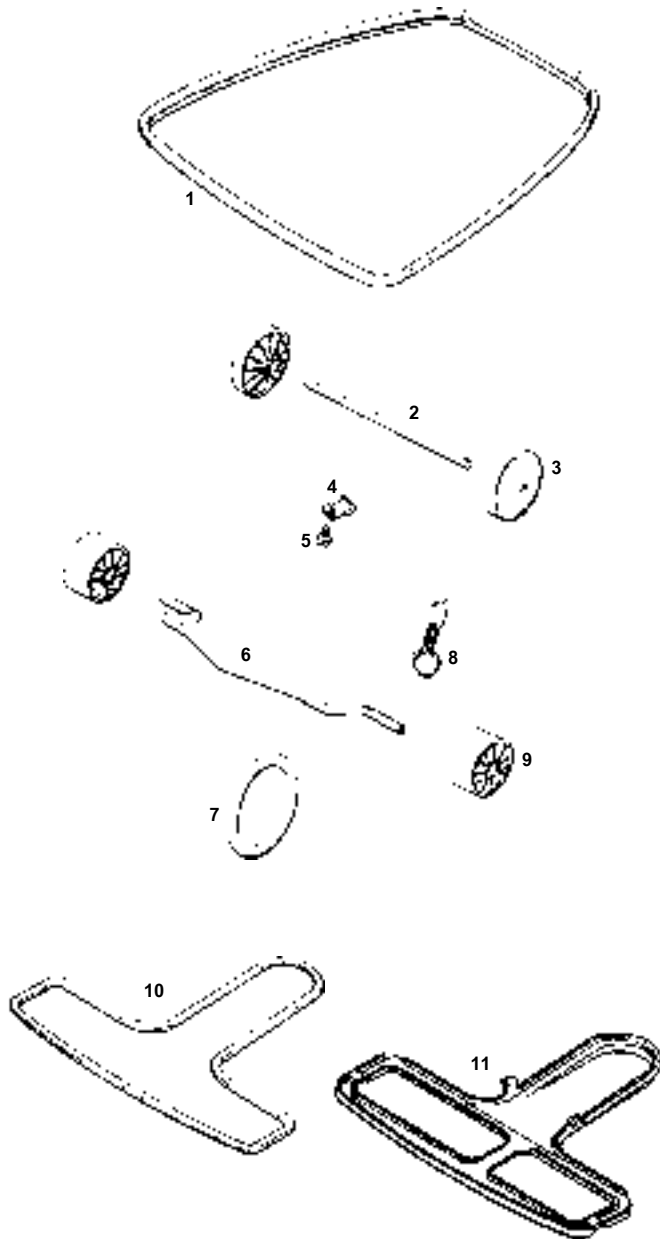

EUREKA UPRIGHTS

2000 Series

Models: 2034A/AT/B/BT/D/DT/E

• LOWER CASTING ASSEMBLY

- 1 ..... E-369994 ..... Furniture Guard
- 2 ..... E-47562 ..... Rear Axle
- 3 ..... E-358582 ..... Rear Wheel
- 4 ..... E-53111 ..... Clip, 5 pk
- 5 ..... E-5323811 ..... Screw, 10 pk
- 6 ..... E-35947A ..... Front Axle
- 7 ..... E-30563A ..... Belt, sold each
- 7 ..... E-52100 ..... Belt, 2 pack
- 8 ..... E-530762 ..... Axle Spring, 6 pk
- 9 ..... E-35859A1 ..... Front Wheel
- 10 ..... E-465384 ..... Gasket
- 11 ..... E-259221 ..... Bottom Plate
- ..... E-533981 ..... Brush Roll Assy, complete, VG 2, hex end,
  12", steel chrome