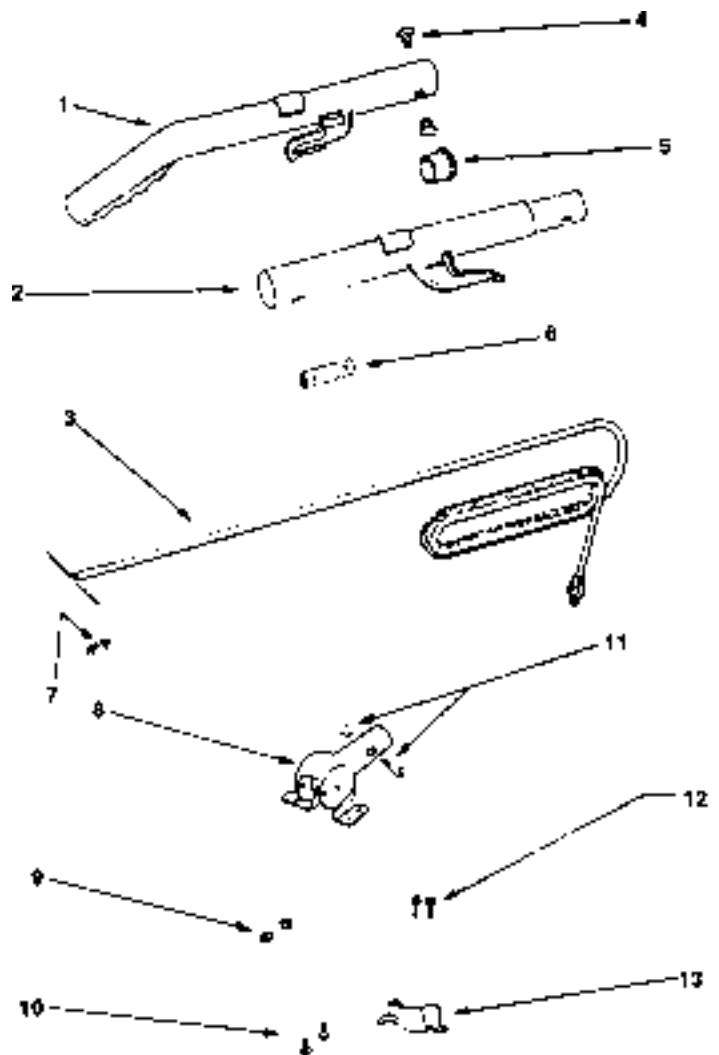

## • LOWER CASTING ASSEMBLY

- 1 ..... E-369994 ..... Furniture Guard
- 2 ..... E-47562 ..... Rear Axle
- 3 ..... E-358582 ..... Rear Wheel
- 4 ..... E-53111 ..... Clip, 5 pk
- 5 ..... E-5323811 ..... Screw, 10 pk
- 6 ..... E-35947A ..... Front Axle
- 7 ..... E-30563A ..... Belt, sold each
- 7 ..... E-52100 ..... Belt, 2 pack
- 8 ..... E-530762 ..... Axle Spring, 6 pk
- 9 ..... E-35859A1 ..... Front Wheel
- 10 ..... E-465384 ..... Gasket
- 11 ..... E-259221 ..... Bottom Plate
- ..... E-533981 ..... Brush Roll Assy, complete, VG 2, hex end,  
12", steel chrome

## • HANDLE ASSEMBLY

- 1 ..... E-542671 ..... Handle Assy, upper & lower, 2034A/AT/B/BT
- 3 ..... E-273821 ..... Cord Assembly, 21 ft, black
- 4 ..... E-530804 ..... Snap Pins, black, 5 pk
- 5 ..... N/A ..... Cap
- 6 ..... N/A ..... Handle Tube Connector
- 7 ..... E-530891 ..... Strain Relief Bushing, 10 pk
- 8 ..... E-540922 ..... Handle Socket Assy
- 9 ..... E-532135 ..... Nut, 10 pk
- 10 ..... E-53145 ..... Bolt, 10 pk
- 11 ..... E-531981 ..... Screw & Nut Assy, 6pk
- 12 ..... E-5323813 ..... Screw, 10 pk
- 13 ..... E-37157 ..... Shield