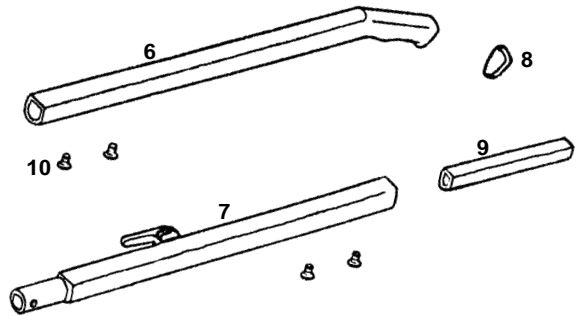

EUREKA UPRIGHTS

1400 Series

HANDLE ASSEMBLY

Models: 1401A/B/D, 1402A/D, 1403A, 1404A/B, 1405A, 1406A/B/D, 1406D/E/G/H/J/K, 1407A/B/D, 1408A, 1409A/B, 1410A/D, 1411A, 1412A/B/D, 1413A/B, 1414A/B, 1415A/AG/B/BG, 1416A/AS/B/BS/D, 1417A/B, 1418A/B, 1419A/B, 1420A, 1421A, 1422A, 1423A/B, 1424A/B/D/E/F/G, 1425A/B/D/F/G, 1426A/B, 1427A/B/D/E, 1428A/B/D, 1429D, 1431A/B/D, 1432A/B/D/E/F, 1435A/B/D, 1436A, 1437A, 1438A, 1439A, 1440A, 1441A, 1442A/B/D, 1443A/B/D, 1444A, 1446A/B, 1447A/B, 1448A/B/D, 1450A, 1452A/B/F, 1453A/B/D, 1454A/B, 1455A, 1456A, 1457A/B, 1458A/B/D/E/F, 1459A, 1462A, 1463A, 1466A, 1469A, 1470A/D, 1471A/B, 1473A/B, 1485A/B/D, 1486A, 1489A/AM/B/BM, 1495A

SECTION A

SECTION A

- 1.....E-2532920.....Upper Handle Assy, chrome
- 2.....E-126378.....Lower Handle Assy, plated
- 3.....E-352938.....Handle Grip
- 4.....E-531981.....Handle Screw Assy, 6pk
- 5.....E-537472.....Cord Retainer Set, upper/lower, black
- 5.....E-369652.....Cord Retainer, upper, black, quik release
- E-344085.....Handle Cap

SECTION B

SECTION B

- 6.....E-270362.....Upper Handle Assy
- 7.....E-016812.....Lower Handle Assy
- 8.....N/A.....Handle Cap
- 9.....E-266591.....Handle Connector
- 10.....E-535365.....Snap Pin, 10pk

SECTION C

- 11.....E-259893.....Upper Handle Assy
- 12.....E-369842.....Lower Handle Assy
- 13.....E-368735.....Handle Cap, black
- 14.....E-530801.....Snap Pin, 5pk
- 15.....N/A.....Handle Tube Connector

SECTION C

ALL MODELS