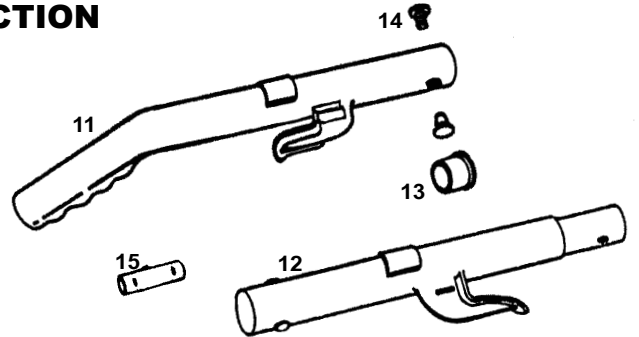

SECTION A

SECTION A

- 1.....E-2532920.....Upper Handle Assy, chrome
- 2.....E-126378.....Lower Handle Assy, plated
- 3.....E-352938.....Handle Grip
- 4.....E-531981.....Handle Screw Assy, 6pk
- 5.....E-537472.....Cord Retainer Set, upper/lower, black
- 5.....E-369652.....Cord Retainer, upper, black, quik release
- E-344085.....Handle Cap

SECTION B

SECTION B

- 6.....E-270362.....Upper Handle Assy
- 7.....E-016812.....Lower Handle Assy
- 8.....N/A.....Handle Cap
- 9.....E-266591.....Handle Connector
- 10.....E-535365.....Snap Pin, 10pk

SECTION C

- 11.....E-259893.....Upper Handle Assy
- 12.....E-369842.....Lower Handle Assy
- 13.....E-368735.....Handle Cap, black
- 14.....E-530801.....Snap Pin, 5pk
- 15.....N/A.....Handle Tube Connector

SECTION C

ALL MODELS

- 16.....E-544151.....Cord, 20ft, 6", white, w/ bushing & sleeve
- 16.....N/A.....Cord, 20ft, 6", white
- 16.....E-273821.....Cord, 21ft, black
- 16.....NLA.....Cord, 25ft, 6", black
- E-360972.....Cord Sleeve
- 17.....E-540921.....Handle Socket Assy, painted, w/ lever
- 17.....E-540922.....Handle Socket Assy, chrome, w/ lever
- 17.....E-271372SV.....Handle Socket Only, chrome, 1495A
- 18.....E-531981.....Screw & Nut Assy, 6pk
- 19.....E-532135.....Nut,
- 20.....E-53145.....Bolt,
- 21.....E-5323813.....Screw,
- E-37157.....Handle Socket Shield, 1432D/E,1442D