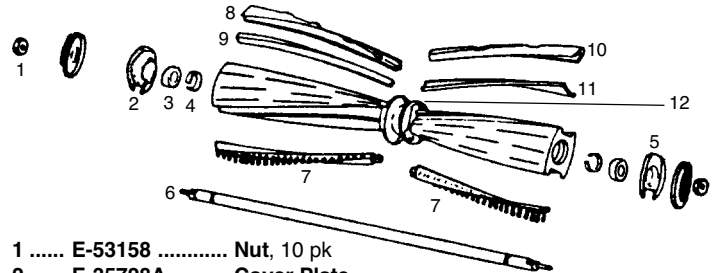

- 1 ..... E-53158 ..... Nut, 10 pk
- 2 ..... E-35728A ..... Cover Plate
- 3 ..... E-53114 ..... Bearing, 6 pk
- 4 ..... E-53115 ..... Tolerance Ring, 10 pk
- 5 ..... E-26243 ..... End Cap
- 6 ..... E-35663A ..... Shaft, 12"
- 6 ..... E-36517 ..... Shaft, 16"
- 7 ..... E-52140 ..... Bristle Strip Set, 12"
- 7 ..... E-52264 ..... Bristle Strip Set, 16"
- 8 ..... E-35664B ..... Beater Bar, short, 12"
- 8 ..... E-25671A ..... Beater Bar, short, 16"
- 9 ..... E-358951 ..... Support, beater bar, 12"
- 9 ..... E-358953 ..... Support, beater bar, 16"
- 10 ..... E-35665B ..... Beater Bar, long, 12"
- 10 ..... E-25670A ..... Beater Bar, long, 16"
- 11 ..... E-358952 ..... Support, beater bar, 12"
- 11 ..... E-358954 ..... Support, beater bar, 16"
- 12 ..... E-48159 ..... Pulley Replacement Pkg, 2 halves & 4 screws, 12"

E-53272 ..... VG I, Hex End, 12"

E-54555 ..... VG I, Hex End, 12", Double Bristle

E-53273 ..... VG I, Hex End, 16"