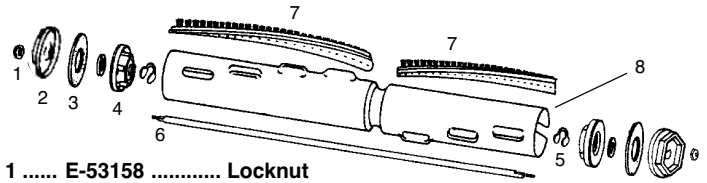

E-534001 ..... VG II, Round End, 12", Steel Chrome

- 1 ..... E-53158 ..... Locknut
- 2 ..... E-26284 ..... End Cap
- 3 ..... E-49899 ..... Felt Washer
- 4 ..... E-54256 ..... Bearing & Retainer,
- 5 ..... E-53184 ..... Klipring, 10 pk
- 6 ..... E-25937 ..... Shaft
- 7 ..... E-522824 ..... Bristle Strip Set
- 8 ..... E-132363 ..... Brush Roll Tube Only