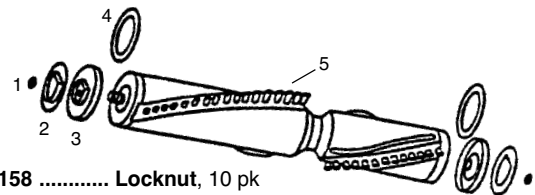

E-604672 ..... VG II, Excalibur C6446, SC6484

- 1 ..... E-53158 ..... Locknut, 10 pk
- 2 ..... E-27530 ..... End Cap Cover
- 3 ..... E-27335 ..... End Cap
- 4 ..... E-49899 ..... Felt Washer
- 5 ..... E-547921 ..... Bristle Strip Set

OTHER EXCALIBUR END CAPS

- E-27209A ..... End Cap, old double bristle brush roll
- E-27335 ..... End Cap, old 6450AT brush roll

BRAVO BRUSH ROLLS

- E-602791 ..... Brush Roll, single bristle, square caps
- E-27209A ..... End Cap
- E-54359 ..... Felt Washer, 6 pk
- E-27759 ..... Plastic End Cap
- E-38989119N ..... End Cap Cover, black rubber

VICTORY BRUSH ROLLS

- E-608442 ..... Brush Roll, 4335, 4341, 4350, 4351
- E-602522 ..... Brush Roll, 4440, 4441, 4445, 4460

FREEDOM BRUSH ROLLS

- E-53821 ..... Brush Roll, wood
- E-37927 ..... Bearing & Cap Assy

CONTOUR BRUSH ROLLS

- E-54460 ..... Brush Roll
- E-54461 ..... Bearing
- E-54464 ..... Bearing Housing