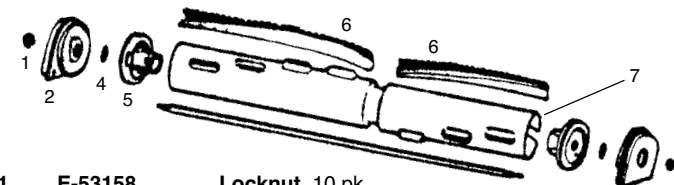

E-534021 ..... VG II, Ultra, 12", Steel Chrome

- 1 ..... E-53158 ..... Locknut, 10 pk
- 2 ..... E-37300 ..... End Cap
- E-49899 ..... Felt Washer
- 4 ..... E-53167 ..... Shaft Washer, 10 pk
- 5 ..... E-53360 ..... Bearing & Shaft Kit
- 6 ..... E-522824 ..... Bristle Strip Set
- 7 ..... E-132363 ..... Distributor Core Only