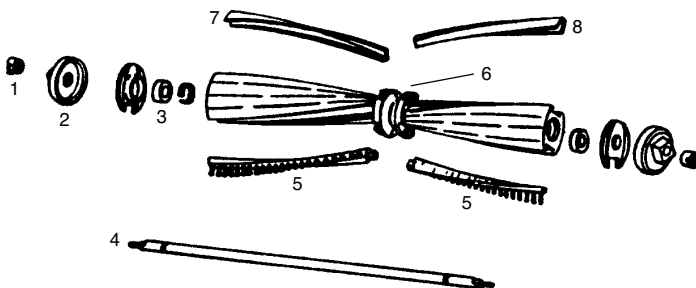

WOOD BRUSH ROLLS

E-533501 Uprights, 12", hex end

- 1 E-53158 Nut, 10 pk
- 2 E-53241 End Cap, hex end, w/o nut
- 3 E-531132 Felt Washer, 10 pk
- 4 E-53167 Shaft Washer, 10 pk
- 5 N/A Distributor Core
- 6 N/A Shaft
- 7 E-35638A134N Beater Bar, long
- 8 E-35639A1 Beater Bar, short

Square End Cap
also available
E-24475A

Ultra, 12"

- 1 E-53158 Nut, 10 pk
- 2 N/A End Cap
- 3 E-53167 Shaft Washer, 10 pk
- 4 E-49899 Felt Washer, 10 pk
- 5 N/A Distributor Core
- 6 N/A Shaft
- 7 N/A Beater Bar, long
- 8 N/A Beater Bar, short

VIBRA GROOMER I

E-53395 VG I, Square End, 12", Aluminum

- 1 E-48650A Nut, 10 pk
- 2 E-35662A End Cap
- 3 E-53114 Bearing, 6 pk
- 4 E-35663A Shaft
- 5 E-52140 Bristle Strip Set
- 6 E-48159 Pulley Replacement Pkg, 2 halves, 4 screws
- 7 E-35665B Beater Bar, long
- 8 E-35664B Beater Bar, short

E-53272 VG I, Hex End, 12"

E-54555 VG I, Hex End, 12", Double Bristle

E-53273 VG I, Hex End, 16"

- 1 E-53158 Nut, 10 pk
- 2 E-26058A End Cap, small, w/ studs, sold each
- 2 E-26059A Rubber End Cap Cover, w/ holes, sold each
- 3 E-35728A1 Cover Plate
- 4 E-53114 Bearing, 6 pk
- 5 E-53115 Tolerance Ring, 10 pk
- 6 E-35663A Shaft, 12"
- 6 E-36517 Shaft, 16"
- 7 E-52140 Bristle Strip Set, 12"
- 7 E-521401 Bristle Strip Set, (4) for double bristle brush roll
- 7 E-52264 Bristle Strip Set, 16"
- 8 E-35665B Beater Bar, long, 12"
- 8 E-25670A Beater Bar, long, 16"
- 9 E-358952 Support, beater bar, long, 12"
- 9 E-358954 Support, beater bar, long, 16"
- 10 E-35664B Beater Bar, short, 12"
- 10 E-25671A Beater Bar, short, 16"
- 11 E-358951 Support, beater bar, short, 12"
- 11 E-358953 Support, beater bar, short, 16"
- 12 E-48159 Pulley Replacement Package