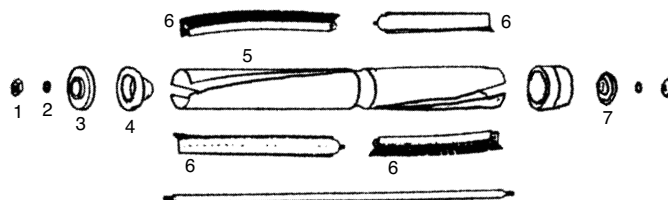

VIBRA GROOMER III

- E-534111 ..... Power Nozzles, VG III, Aluminum

- 1 ..... E-53158 ..... Nut, 10 pk
- 2 ..... E-53167 ..... Shaft Washer, 10 pk
- 3 ..... E-26470 ..... End Cap
- 4 ..... E-52995 ..... Bearing, Pulley & Shaft Kit
- 5 ..... E-136501 ..... Brush Roll Tube Only
- 6 ..... E-529882 ..... Bristle Strip Set, (4)
- 7 ..... E-37441 ..... End Cap

**8 Convenient Locations
Across the Country Mean
Faster Delivery and
Lower Shipping Costs!**

**Austell, GA / Columbus, OH
Elkridge, MD / Grand Prairie, TX
Niles, IL / Phoenix, AZ
Sparks, NV / Westfield, MA**