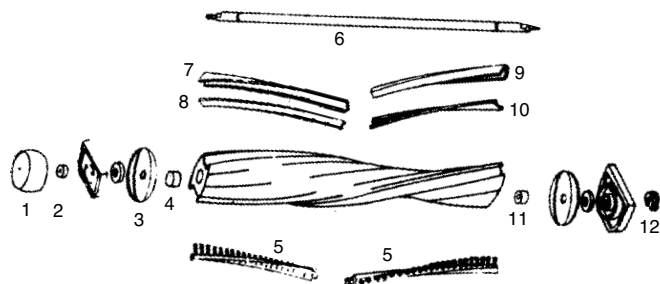

- E-608442 Brush Roll, 4335, 4341, 4350, 4351
- E-602522 Brush Roll, 4440, 4441, 4445, 4460

FREEDOM BRUSH ROLLS

- E-53821 Brush Roll, wood
- E-37927 Bearing & Cap Assy

CONTOUR BRUSH ROLLS

- E-54460 Brush Roll
- E-54461 Bearing
- E-54464 Bearing Housing

WOOD BRUSH ROLLS

- E-53408 Power Nozzles, Small Pulley
- E-533481 Power Nozzles, Small Pulley
- E-539971 Power Nozzles, Large Pulley

- 1 E-53158 Nut, 10 pk, E-539971 only
- 2 E-35964 Pulley, small
- 2 E-37114 Pulley, large
- 3 E-53152 Felt Washer, 10 pk
- 4 E-36412 Washer Retainer
- 5 E-25406 Bearing & Retainer, E-533481/E-539971
- 6 E-35639A1 Beater Bar, short, E-53408
- 6 E-35638A134N . Beater Bar, long, E-53408

VIBRA GROOMER I

- E-53409 Power Nozzles, VG I, Aluminum

- 1 E-37114 Pulley, large
- 1 E-53158 Locknut
- 2 E-49500A Washer
- 2 E-53156 Spacer, 10 pk
- 3 E-36558A Cover Plate
- 4 E-49435 Drive Coupling
- 5 E-52278 Bristle Strip Set
- 6 E-25918 Shaft
- 7 E-35664B Beater Bar, short
- 8 E-358951 Support, beater bar, short
- 9 E-35665B Beater Bar, long
- 10 E-358952 Support, beater bar, long
- 11 E-53161 Bushing, 6 pk
- 12 E-53155 Klipping, 10 pk

MISCELLANEOUS BRUSH ROLLS

6800 / 6900 SERIES BRUSH ROLL

- E-602791 Brush Roll, double bristle, square caps
- E-27209A End Cap, metal
- E-54359 Felt Washer, 6 pk

STEP SAVER BRUSH ROLL

- E-53815 Brush Roll, wood