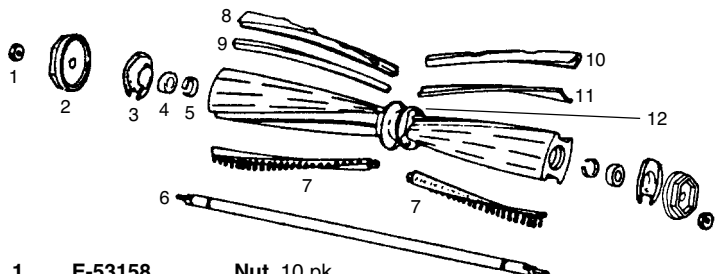

VIBRA GROOMER I

E-53395 VG I, Square End, 12", Aluminum

- 1 E-48650A Nut, 10 pk
- 2 E-35662A End Cap
- 3 E-53114 Bearing, 6 pk
- 4 E-35663A Shaft
- 5 E-52140 Bristle Strip Set
- 6 E-48159 Pulley Replacement Pkg, 2 halves, 4 screws
- 7 E-35665B Beater Bar, long
- 8 E-35664B Beater Bar, short

E-53396 VG I, Round End, 12"

E-53405 VG I, Round End, 16"

- 1 E-53158 Nut, 10 pk
- 2 E-35728A Cover Plate
- 3 E-53114 Bearing, 6 pk
- 4 E-53115 Tolerance Ring, 10 pk
- 5 E-26243 End Cap
- 6 E-35663A Shaft, 12"
- 6 E-36517 Shaft, 16"
- 7 E-52140 Bristle Strip Set, 12"
- 7 E-52264 Bristle Strip Set, 16"
- 8 E-35664B Beater Bar, short, 12"
- 8 E-25671A Beater Bar, short, 16"
- 9 E-358951 Support, beater bar, 12"
- 9 E-358953 Support, beater bar, 16"
- 10 E-35665B Beater Bar, long, 12"
- 10 E-25670A Beater Bar, long, 16"
- 11 E-358952 Support, beater bar, 12"
- 11 E-358954 Support, beater bar, 16"
- 12 E-48159 Pulley Replacement Pkg, 2 halves & 4 screws, 12"

E-53272 VG I, Hex End, 12"

E-54555 VG I, Hex End, 12", Double Bristle

E-53273 VG I, Hex End, 16"

- 1 E-53158 Nut, 10 pk
- 2 E-26058A End Cap, small, w/ studs, sold each
- 2 E-26059A Rubber End Cap Cover, w/ holes, sold each
- 3 E-35728A1 Cover Plate
- 4 E-53114 Bearing, 6 pk
- 5 E-53115 Tolerance Ring, 10 pk
- 6 E-35663A Shaft, 12"
- 6 E-36517 Shaft, 16"
- 7 E-52140 Bristle Strip Set, 12"
- 7 E-521401 Bristle Strip Set, (4) for double bristle brush roll
- 7 E-52264 Bristle Strip Set, 16"
- 8 E-35665B Beater Bar, long, 12"
- 8 E-25670A Beater Bar, long, 16"
- 9 E-358952 Support, beater bar, long, 12"
- 9 E-358954 Support, beater bar, long, 16"
- 10 E-35664B Beater Bar, short, 12"
- 10 E-25671A Beater Bar, short, 16"
- 11 E-358951 Support, beater bar, short, 12"
- 11 E-358953 Support, beater bar, short, 16"
- 12 E-48159 Pulley Replacement Package