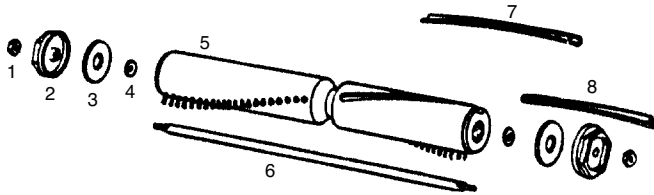

WOOD BRUSH ROLLS

E-533501 Uprights, 12", hex end

- 1 E-53158 Nut, 10 pk
- 2 E-53241 End Cap, hex end, w/o nut
- 3 E-531132 Felt Washer, 10 pk
- 4 E-53167 Shaft Washer, 10 pk
- 5 N/A Distributor Core
- 6 N/A Shaft
- 7 E-35638A134N Beater Bar, long
- 8 E-35639A1 Beater Bar, short

Square End Cap
also available
E-24475A

Ultra, 12"

- 1 E-53158 Nut, 10 pk
- 2 N/A End Cap
- 3 E-53167 Shaft Washer, 10 pk
- 4 E-49899 Felt Washer, 10 pk
- 5 N/A Distributor Core
- 6 N/A Shaft
- 7 N/A Beater Bar, long
- 8 N/A Beater Bar, short

VIBRA GROOMER I

E-53395 VG I, Square End, 12", Aluminum

- 1 E-48650A Nut, 10 pk
- 2 E-35662A End Cap
- 3 E-53114 Bearing, 6 pk
- 4 E-35663A Shaft
- 5 E-52140 Bristle Strip Set
- 6 E-48159 Pulley Replacement Pkg, 2 halves, 4 screws
- 7 E-35665B Beater Bar, long
- 8 E-35664B Beater Bar, short