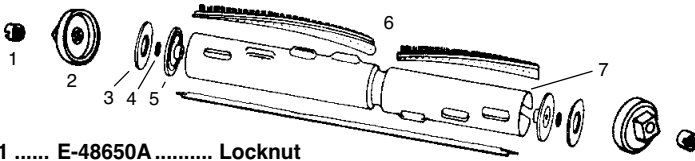

VIBRA GROOMER II

E-53347 ..... VG II, Square End, 12", Steel Chrome

- 1 ..... E-48650A ..... Locknut
- 2 ..... E-25806 ..... End Cap
- 3 ..... E-49899 ..... Felt Washer
- 4 ..... E-53167 ..... Shaft Washer, 10 pk
- 5 ..... E-53360 ..... Bearing & Shaft Kit
- 6 ..... E-522824 ..... Bristle Strip Set
- 7 ..... E-132363 ..... Distributor Core Only