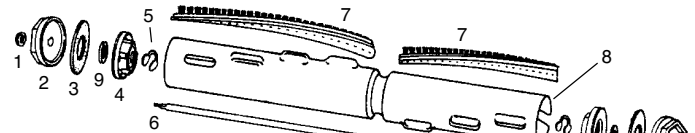

E-53270 ..... VG II, Hex End, 12", Steel Chrome, B/B

E-533981 ..... VG II, Hex End, 12", Steel Chrome

E-53271 ..... VG II, Hex End, 16", Steel Chrome, B/B

- 1 ..... E-53158 ..... Locknut
- 2 ..... E-26057A ..... End Cap, 12"
- 2 ..... E-25942 ..... End Cap, 16"
- E-26059A ..... Rubber End Cap Cover, 12", w/ holes, sold each
- 3 ..... E-49899 ..... Felt Washer
- 4 ..... E-54256 ..... Bearing & Retainer, 12"
- 4 ..... E-54206 ..... Bearing & Retainer, 16"
- 5 ..... E-53184 ..... Klipring, 10 pk
- 6 ..... E-25937 ..... Shaft, 12"
- 6 ..... E-25944 ..... Shaft, 16"
- 7 ..... E-522824 ..... Bristle Strip Set, 12"
- 7 ..... E-522461 ..... Bristle Strip Set, 16"
- 8 ..... E-132363 ..... Brush Roll Tube Only, 12"
- 8 ..... E-011652 ..... Brush Roll Tube Only, 16"
- 9 ..... E-53167 ..... Shaft Washer, 10 pk
- E-52241 ..... Distributor Repair Pkg, 2 end caps, 2 bearing & retainer assys, 2 shaft washers, 2 nuts, 1 shaft, for 12" models
- E-53360 ..... Bearing & Shaft Kit, 1 shaft, 2 bearing & retainer assy, 2 shaft washers, for 12" models