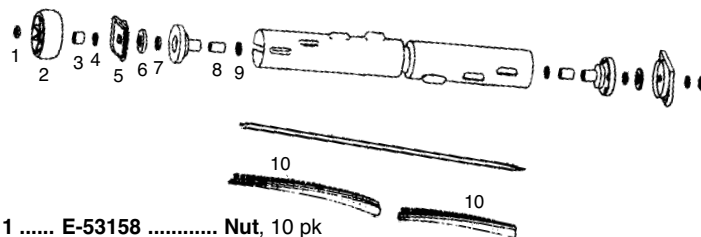

MISCELLANEOUS BRUSH ROLLS

6800 / 6900 SERIES BRUSH ROLL

- E-602791 Brush Roll, double bristle, square caps
- E-27209A End Cap, metal
- E-54359 Felt Washer, 6 pk

STEP SAVER BRUSH ROLL

- E-53815 Brush Roll, wood

BOSS LITE / BRUSH-UP BRUSH ROLL

- E-54578 Brush Roll

VIBRA GROOMER II

- E-534122 Power Nozzles, VG II, Steel Chrome

- 1 E-53158 Nut, 10 pk
- 2 E-37114 Pulley
- 3 E-53181 Spacer, 10 pk
- 4 E-53167 Shaft Washer, 10 pk
- 5 E-53282 Bearing / Shaft Kit
- 6 E-49899 Felt Washer
- 7 E-53182 Washer, 10 pk
- 8 E-49901 Spacer
- 9 E-53179 Washer, 10 pk
- 10 E-522824 Bristle Strip Set