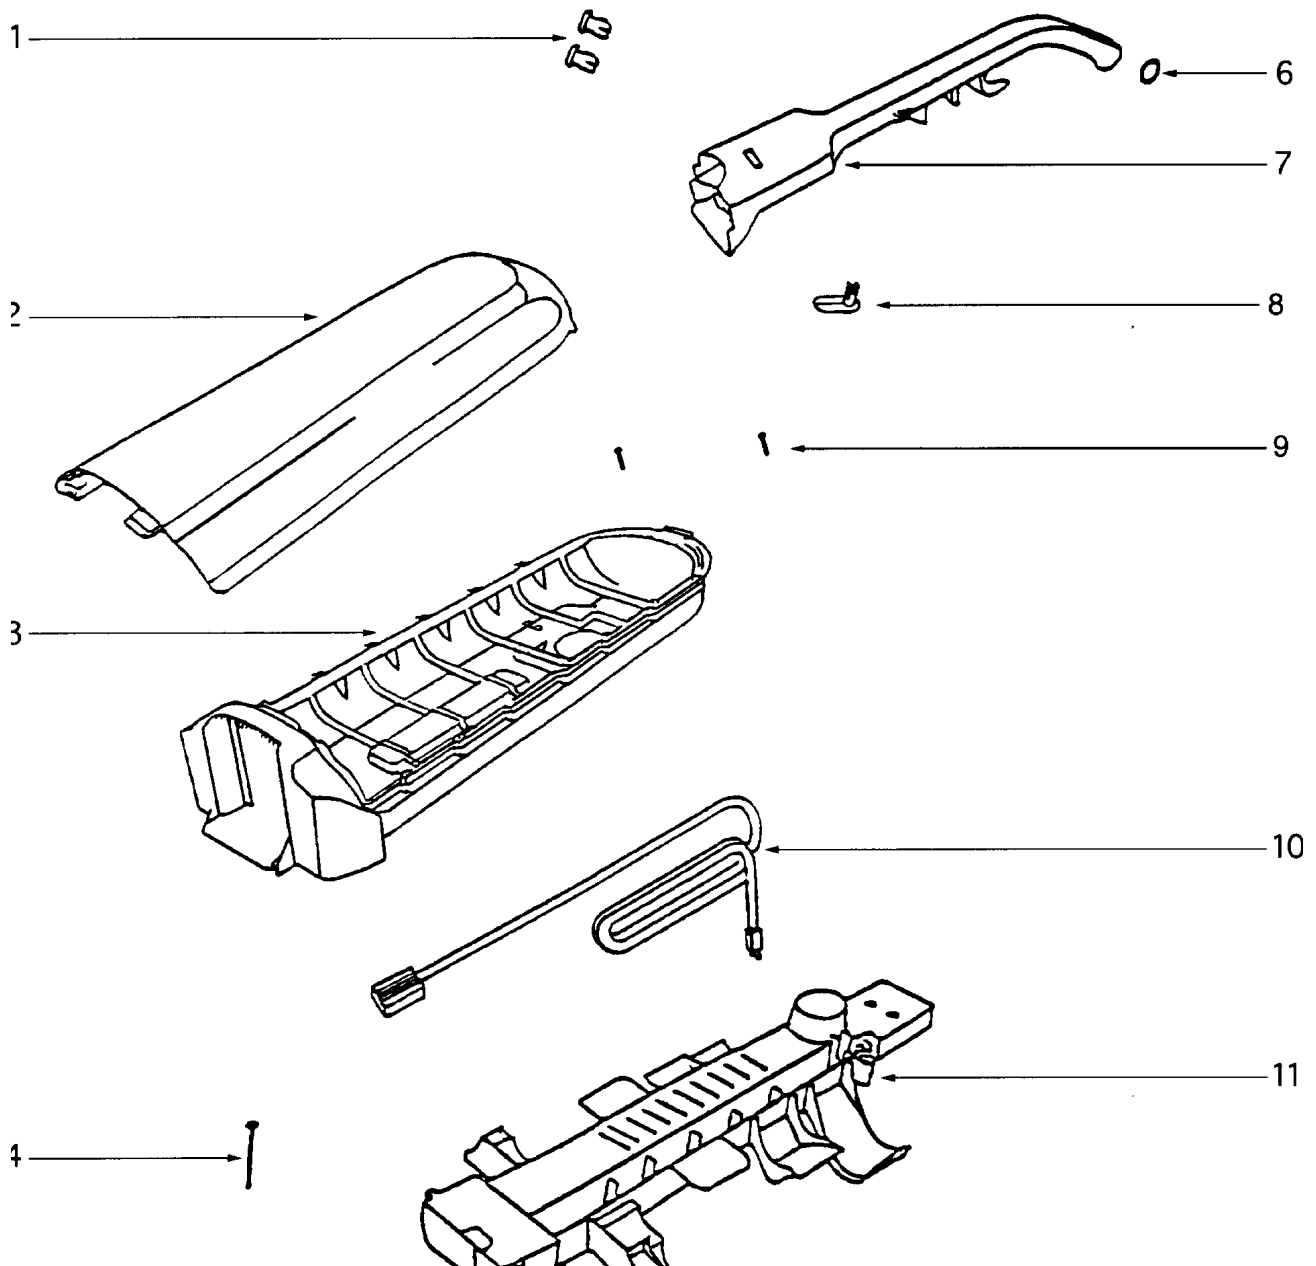

EUREKA UPRIGHTS

7000 Series

BASE ASSEMBLY

Direct Air Upright

Models: 7671BH-1

- 1 E-71014 Attachment door and gasket
- 2 E-58890 Gasket
- 3 E-530762 Spring, 6 pk
- 4 E-6016248 Hood and graphics assembly
- 5 E-15325288N Furniture guard
- 6 E-6016312 Base assembly
- 7 E-602791 Disturbulator assembly
- 9 E-27759A119N Disturbulator cap
- 10 E-61120 Belt, 2 pk
- 11 E-27796288N Switch pedal
- 12 E-531973 Screw, 10 pk
- 13 E-15344B119N Motor bracket
- 14 E-27799288N Handle release
- 15 E-530762 Spring, 6 pk
- 16 E-27794119N Rear wheel
- 17 E-58814 Rear axle
- 18 E-531973 Screw, 10 pk
- 19 E-28342C288N Height adjustment knob
- 20 E-28893A119N Wheel carriage
- 21 E-575671 Front axle
- 22 E-38236B119N Front wheel
- 23 E-60160 Carriage screw, 10 pk

EUREKA UPRIGHTS

7000 Series

HANDLE ASSEMBLY

Direct Air Upright

Models: 7671BH-1

- 1 E-535363 Snap pin, 10 pk
- 2 E-6009829 Front cover assembly
- 3 E-60785 Rear housing
- 4 E-532181 Screw, 10 pk
- 5 E-532135 Nut, 10 pk
- 6 E-282071 Handle cap
- 7 E-386875 Upper handle assembly
- 8 E-28013119N Cord release
- 9 E-5323813 screw, 10 pk
- 10 E-276742 Cord and plug assembly
- 11 E-71959119N Lower handle