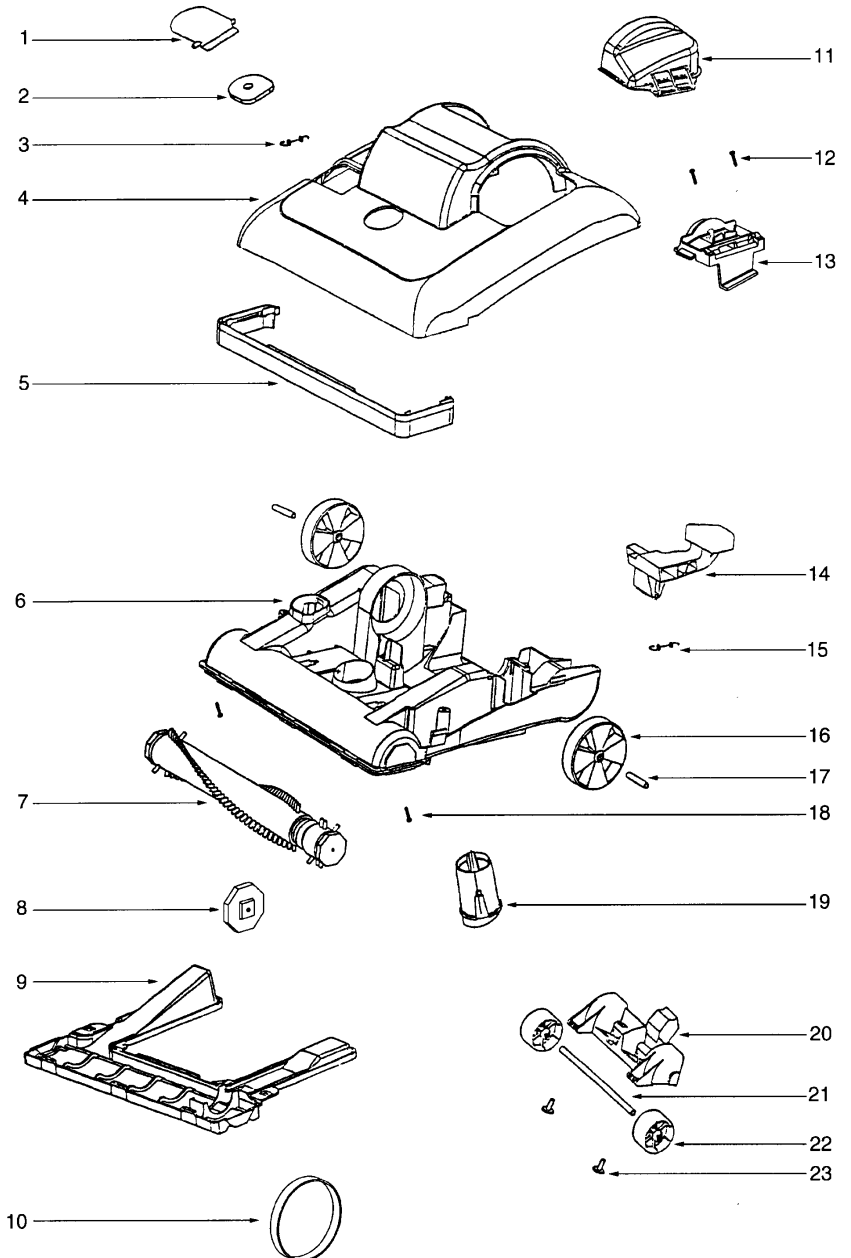

EUREKA UPRIGHTS

7000 Series

BASE ASSEMBLY

Direct Air Upright

Models: 7671BH-1

- 1 E-71014 Attachment door and gasket
- 2 E-58890 Gasket
- 3 E-530762 Spring, 6 pk
- 4 E-6016248 Hood and graphics assembly
- 5 E-15325288N Furniture guard
- 6 E-6016312 Base assembly
- 7 E-602791 Disturbulator assembly
- 9 E-27759A119N Disturbulator cap
- 10 E-61120 Belt, 2 pk
- 11 E-27796288N Switch pedal
- 12 E-531973 Screw, 10 pk
- 13 E-15344B119N Motor bracket
- 14 E-27799288N Handle release
- 15 E-530762 Spring, 6 pk
- 16 E-27794119N Rear wheel
- 17 E-58814 Rear axle
- 18 E-531973 Screw, 10 pk
- 19 E-28342C288N Height adjustment knob
- 20 E-28893A119N Wheel carriage
- 21 E-575671 Front axle
- 22 E-38236B119N Front wheel
- 23 E-60160 Carriage screw, 10 pk

EUREKA UPRIGHTS

7000 Series

MOTOR ASSEMBLY

Direct Air Upright

Models: 7671BH-1

- 1 E-27815A Large Motor Mount
- 2 E-54379120 Motor assembly
- 3 E-544722 Brush holder and brush assembly
- 4 E-394061 Switch assembly
- 5 E-543743 Fan cover assembly
- 6 E-54811 Fan washer, 10 pk
- 7 E-543752 Scroll assembly
- 8 E-58815 Small motor mount
- 9 E-27930 Impeller
- 10 e-60106 Internal lockwasher, 10 pk
- 11 E-579491 Gasket

EUREKA UPRIGHTS

7000 Series

HANDLE ASSEMBLY

Direct Air Upright

Models: 7671BH-1

- 1 E-535363 Snap pin, 10 pk
- 2 E-6009829 Front cover assembly
- 3 E-60785 Rear housing
- 4 E-532181 Screw, 10 pk
- 5 E-532135 Nut, 10 pk
- 6 E-282071 Handle cap
- 7 E-386875 Upper handle assembly
- 8 E-28013119N Cord release
- 9 E-5323813 screw, 10 pk
- 10 E-276742 Cord and plug assembly
- 11 E-71959119N Lower handle