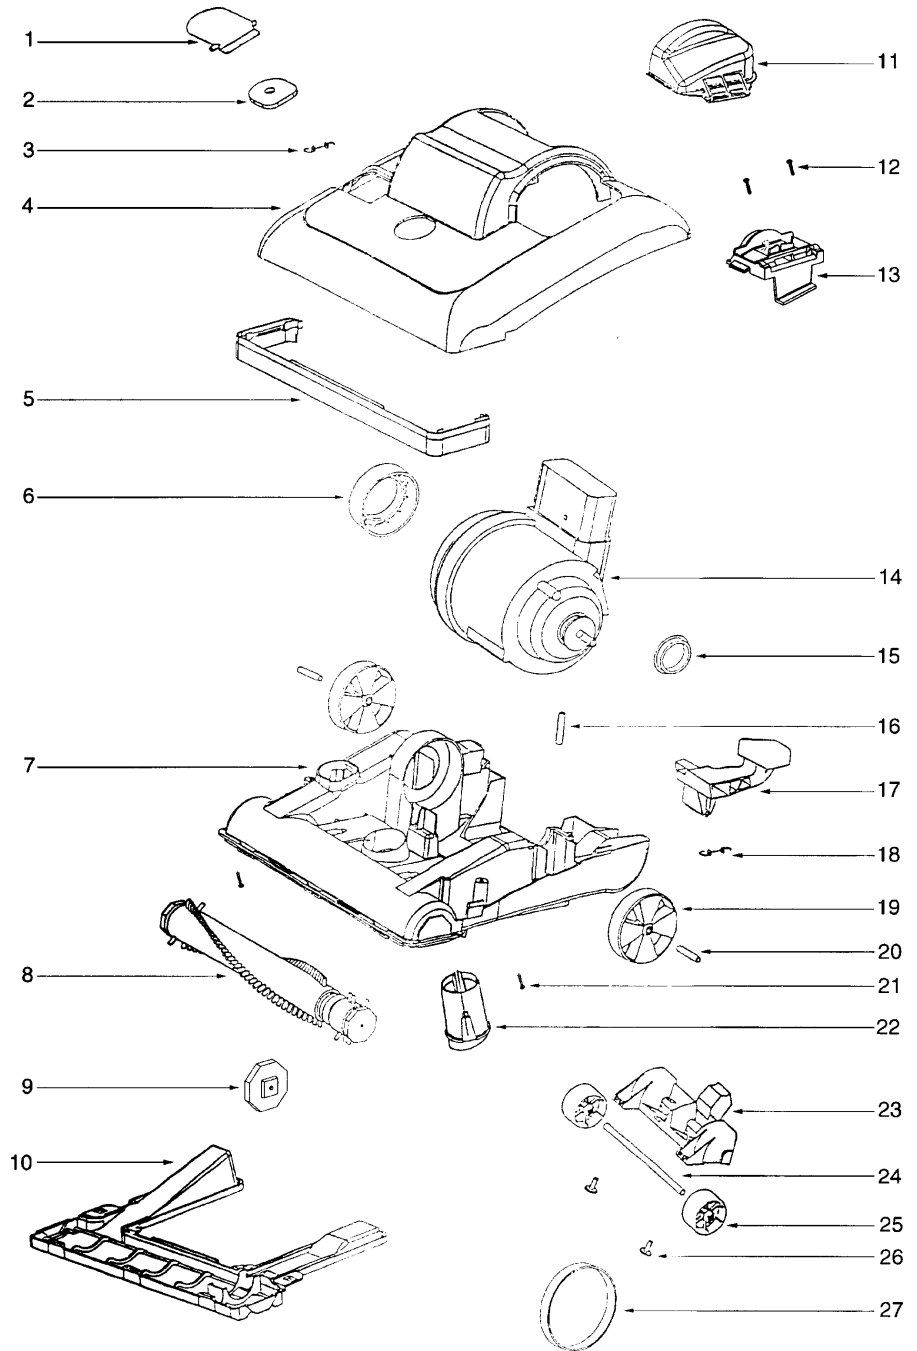

EUREKA UPRIGHTS

7000 Series

BASE ASSEMBLY

Direct Air Upright

Models: 7671BH

- 1 E-38822SV Attachment door and gasket
- 2 E-58890 Gasket
- 3 E-530762 Spring, 6 pk
- 4 E-6016244 Hood and graphics assembly
- 5 E-15325288N Furniture guard
- 6 E-27815A Large motor mount
- 7 E-6016312 Base assembly
- 8 E-602791 Disturbulator assembly
- 9 E-27759A119N Disturbulator cap
- 10 E-391031SV Bottom plate
- 11 E-27796288N Switch pedal
- 12 E-531973 Screw, 10 pk
- 13 E-15344B313N Motor bracket
- 14 E-54379120 Motor assembly
- 15 E-58815 Small motor mount
- 16 E-58814 Rear axle
- 17 E-27799288N Handle release
- 18 E-530762 Spring, 6 pk
- 19 E-27794119N Rear wheel
- 20 E-58814 Rear axle
- 21 E-531973 Screw, 10 pk
- 22 E-28342C288N Height adjustment knob
- 23 E-27793A119N Wheel carriage
- 24 E-575671 Front axle
- 25 E-38236B119N Front wheel
- 26 E-60160 Carriage screw, 10 pk
- 27 E-61120 Belt, 2 pk

EUREKA UPRIGHTS

7000 Series

MOTOR ASSEMBLY

Direct Air Upright

Models: 7671BH

- 1 E-54406 Plug, 10 pk
- 2 E-543635 Armature and motor brush kit
- 3 E-544722 Brush holder and brush assembly
- 4 E-5323818 screw, 10 pk
- 5 E-606124 Field assembly
- 6 E-1537713 Switch assembly
- 7 E-60165 Retaining ring, 10 pk
- 8 E-543752 Scroll assembly
- 9 E-54811 fan washer, 10 pk
- 10 E-27930 Impeller
- 11 E-60106 Internal lockwasher, 10 pk
- 12 E-543743 Fan cover assembly
- 13 E-579491 Gasket
- 14 E-54413 Hex jam nut, 5 pk
- 15 E-5323838 Screw, 10 pk
- 16 E-579491 Gasket

EUREKA UPRIGHTS

7000 Series

HANDLE ASSEMBLY

Direct Air Upright

Models: 7671BH

- 1 E-535363 Snap pin, 10 pk
- 2 E-6009829 Front cover assembly
- 3 E-60785 Rear housing
- 4 E-532182 Screw, 10 pk
- 5 E-532135 Nut, 10 pk
- 6 E-282071 Handle cap
- 7 E-386875 Upper handle assembly
- 8 E-28013119N Cord release
- 9 E-5323813 screw, 10 pk
- 10 E-276742 Cord and plug assembly
- 11 E-71959119N Lower handle