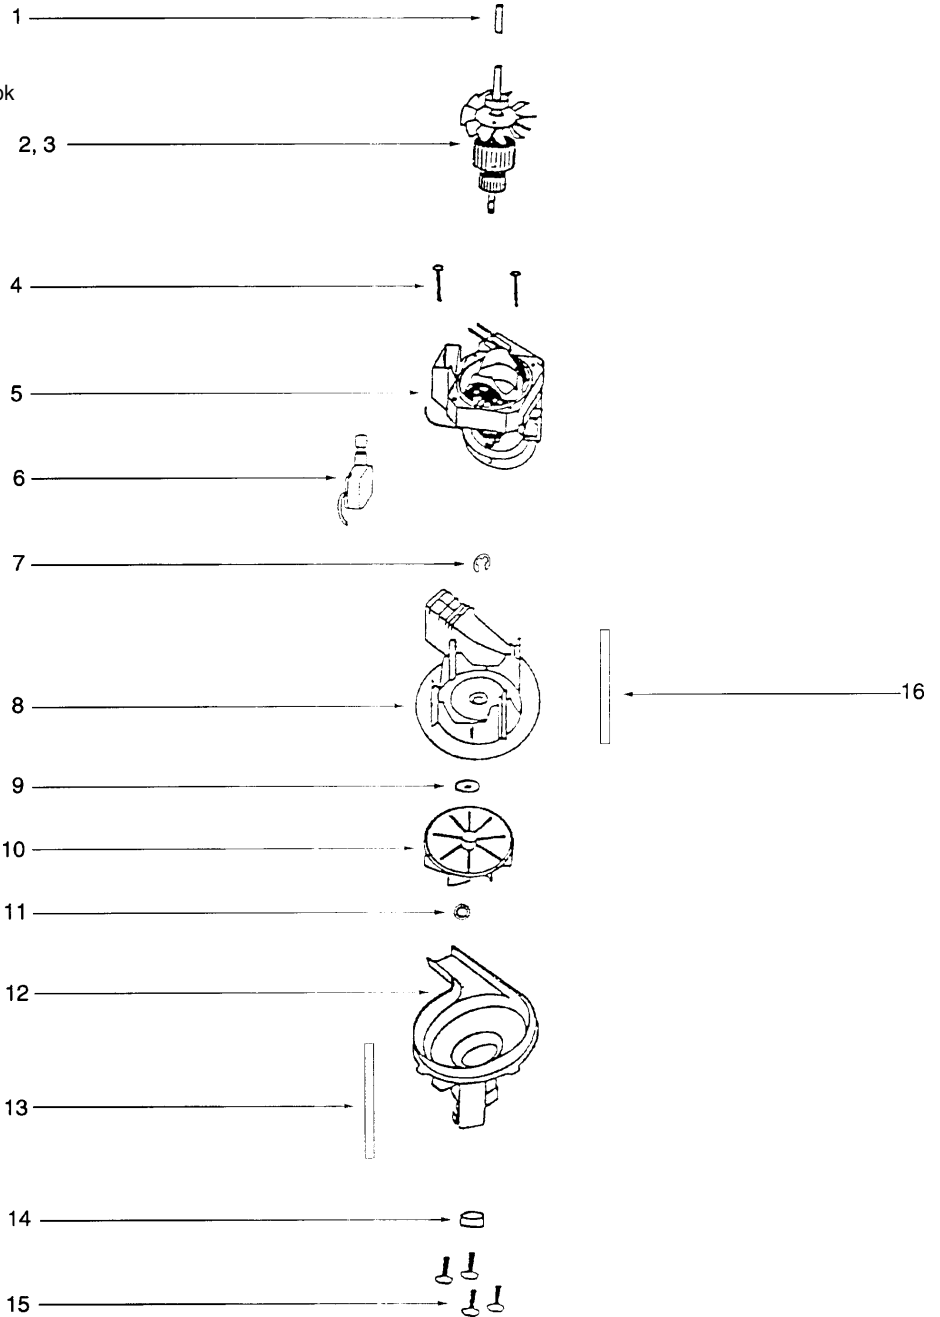

EUREKA UPRIGHTS

7000 Series

BASE ASSEMBLY

Direct Air Upright

Models: 7671BH

- 1 E-38822SV Attachment door and gasket
- 2 E-58890 Gasket
- 3 E-530762 Spring, 6 pk
- 4 E-6016244 Hood and graphics assembly
- 5 E-15325288N Furniture guard
- 6 E-27815A Large motor mount
- 7 E-6016312 Base assembly
- 8 E-602791 Disturbulator assembly
- 9 E-27759A119N Disturbulator cap
- 10 E-391031SV Bottom plate
- 11 E-27796288N Switch pedal
- 12 E-531973 Screw, 10 pk
- 13 E-15344B313N Motor bracket
- 14 E-54379120 Motor assembly
- 15 E-58815 Small motor mount
- 16 E-58814 Rear axle
- 17 E-27799288N Handle release
- 18 E-530762 Spring, 6 pk
- 19 E-27794119N Rear wheel
- 20 E-58814 Rear axle
- 21 E-531973 Screw, 10 pk
- 22 E-28342C288N Height adjustment knob
- 23 E-27793A119N Wheel carriage
- 24 E-575671 Front axle
- 25 E-38236B119N Front wheel
- 26 E-60160 Carriage screw, 10 pk
- 27 E-61120 Belt, 2 pk

EUREKA UPRIGHTS

7000 Series

MOTOR ASSEMBLY

Direct Air Upright

Models: 7671BH

- 1 E-54406 Plug, 10 pk
- 2 E-543635 Armature and motor brush kit
- 3 E-544722 Brush holder and brush assembly
- 4 E-5323818 screw, 10 pk
- 5 E-606124 Field assembly
- 6 E-1537713 Switch assembly
- 7 E-60165 Retaining ring, 10 pk
- 8 E-543752 Scroll assembly
- 9 E-54811 fan washer, 10 pk
- 10 E-27930 Impeller
- 11 E-60106 Internal lockwasher, 10 pk
- 12 E-543743 Fan cover assembly
- 13 E-579491 Gasket
- 14 E-54413 Hex jam nut, 5 pk
- 15 E-5323838 Screw, 10 pk
- 16 E-579491 Gasket

EUREKA UPRIGHTS

7000 Series

HANDLE ASSEMBLY

Direct Air Upright

Models: 7671BH

- 1 E-535363 Snap pin, 10 pk
- 2 E-6009829 Front cover assembly
- 3 E-60785 Rear housing
- 4 E-532182 Screw, 10 pk
- 5 E-532135 Nut, 10 pk
- 6 E-282071 Handle cap
- 7 E-386875 Upper handle assembly
- 8 E-28013119N Cord release
- 9 E-5323813 screw, 10 pk
- 10 E-276742 Cord and plug assembly
- 11 E-71959119N Lower handle