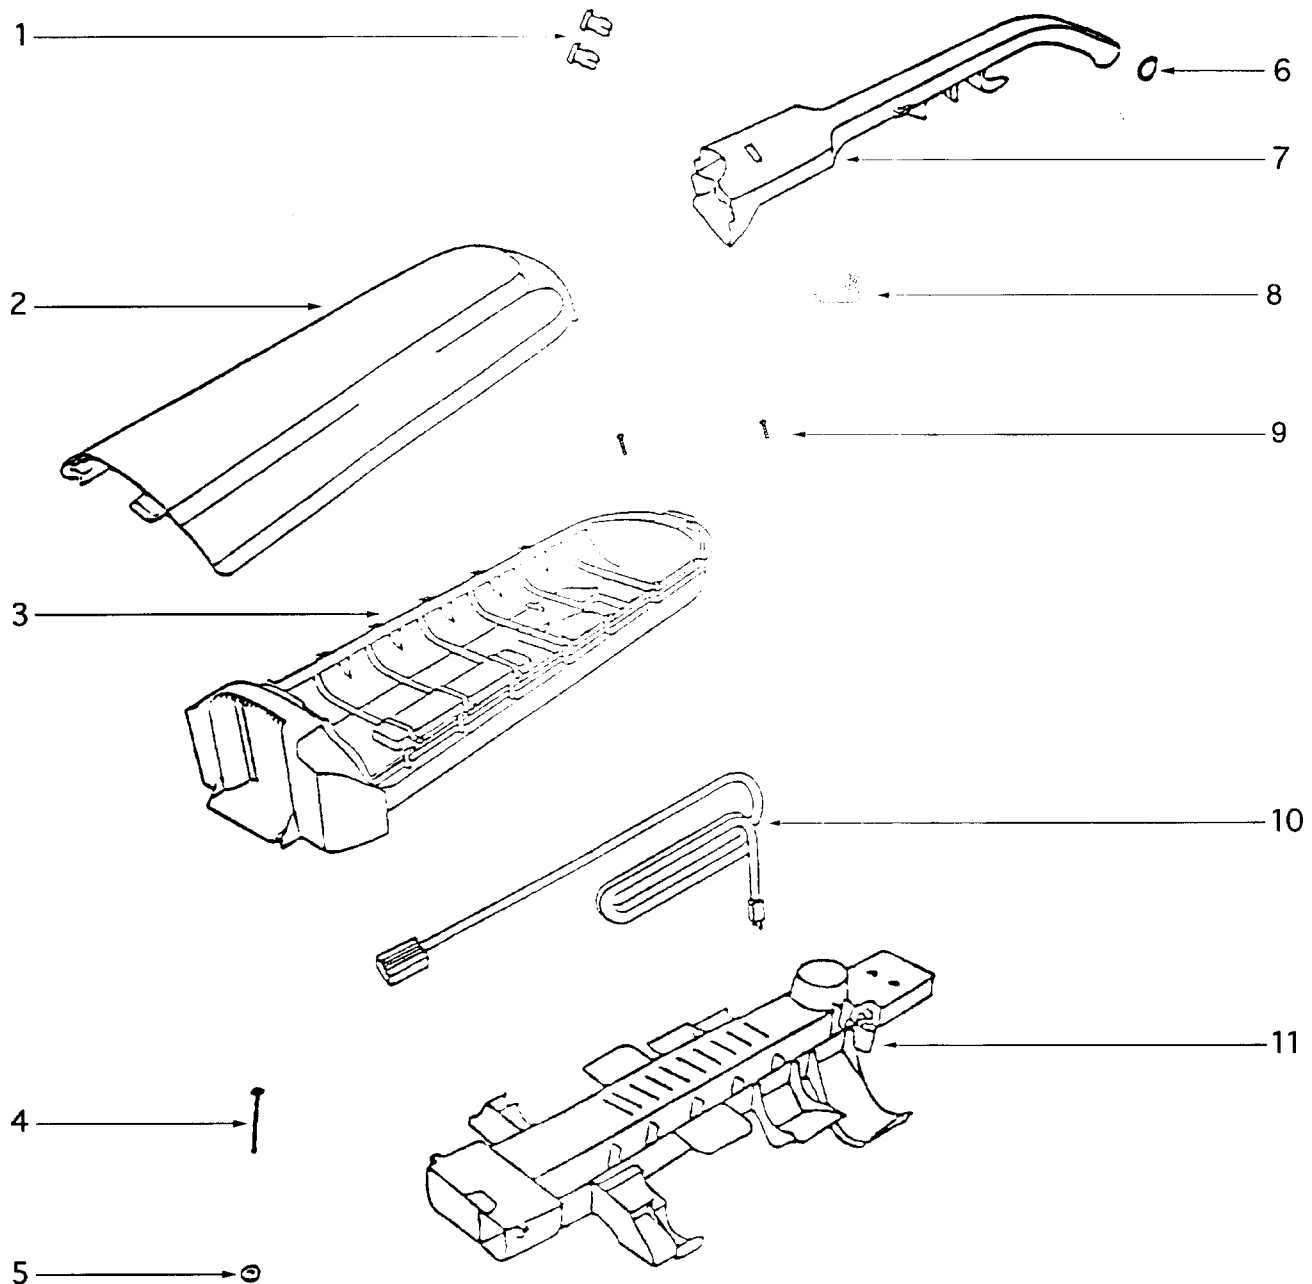

EUREKA UPRIGHTS

7000 Series

HANDLE ASSEMBLY

Direct Air Upright

Models: 7671BH

- 1 E-535363 Snap pin, 10 pk
- 2 E-6009829 Front cover assembly
- 3 E-60785 Rear housing
- 4 E-532182 Screw, 10 pk
- 5 E-532135 Nut, 10 pk
- 6 E-282071 Handle cap
- 7 E-386875 Upper handle assembly
- 8 E-28013119N Cord release
- 9 E-5323813 screw, 10 pk
- 10 E-276742 Cord and plug assembly
- 11 E-71959119N Lower handle